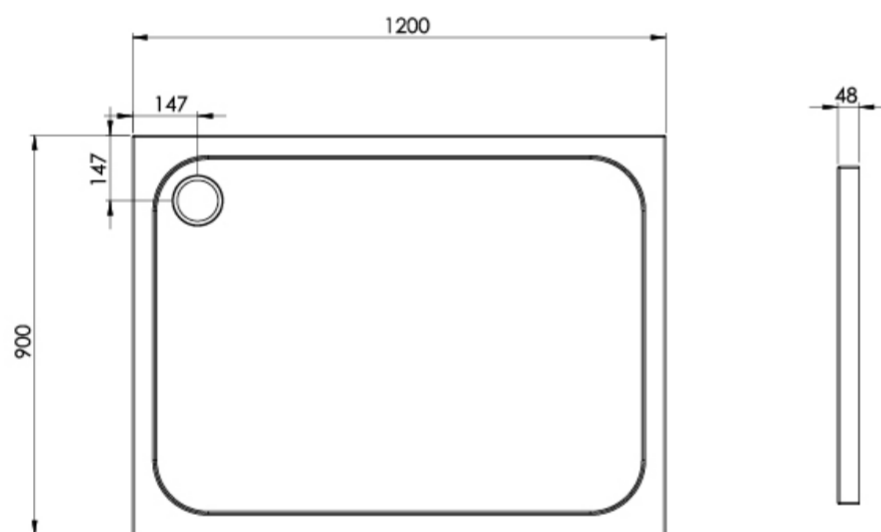

Saneux reserves the right to alter the specifications and product range without prior notice. Dimensions are given as a guide only. Dimensions should not be used for surrounding furniture, fixtures and fittings until the product is on site.