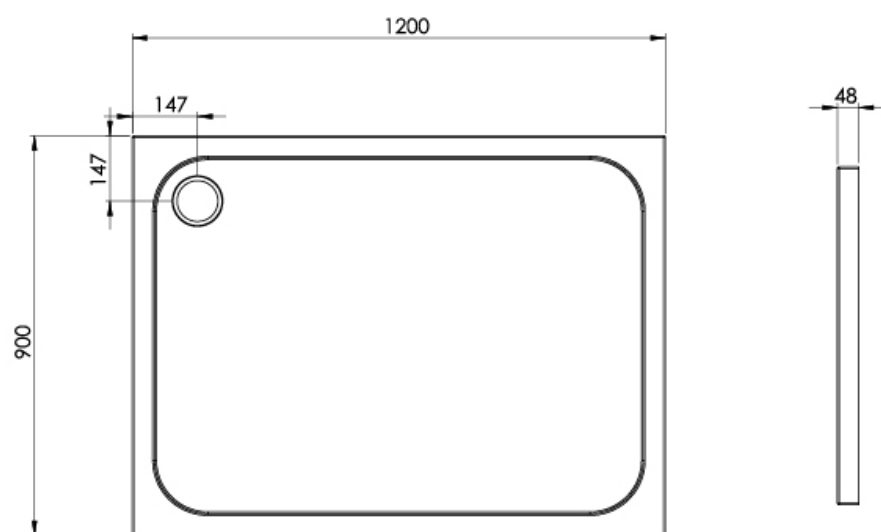

Saneux reserves the right to alter the specifications and product range without prior notice. Dimensions are given as a guide only. Dimensions should not be used for surrounding furniture, fixtures and fittings until the product is on site.