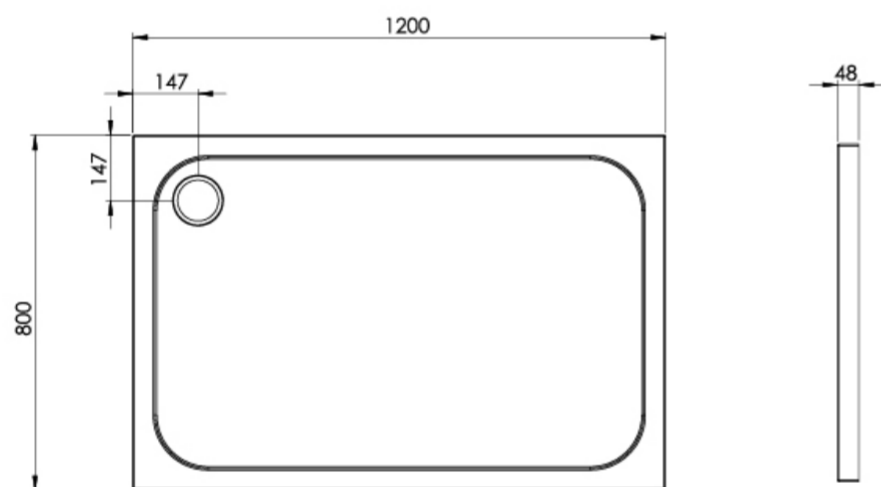

Saneux reserves the right to alter the specifications and product range without prior notice. Dimensions are given as a guide only. Dimensions should not be used for surrounding furniture, fixtures and fittings until the product is on site.