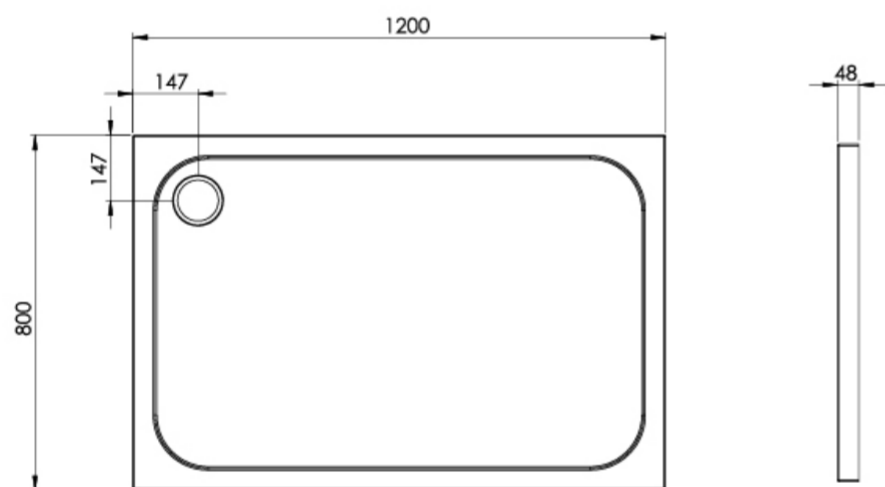

METRO 1200MM X 800MM X 45MM STONE RESIN ACRYLIC CAPPED SHOWER TRAY

Product Code: ME1280

PRODUCT INFORMATION

Finish:	Gloss White
Height:	48mm
Width:	1200mm
Depth:	800mm
Material	Acrylic
Weight	30.56kg
Guarantee	10 years

TECHNICAL DRAWING

Saneux reserves the right to alter the specifications and product range without prior notice. Dimensions are given as a guide only. Dimensions should not be used for surrounding furniture, fixtures and fittings until the product is on site.