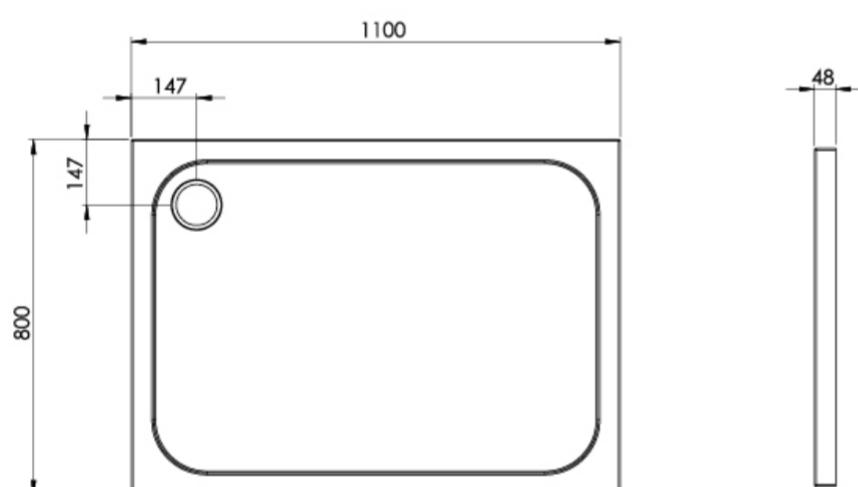

METRO 1100MM X 800MM X 45MM STONE RESIN ACRYLIC CAPPED SHOWER TRAY

Product Code: ME1180

PRODUCT INFORMATION

Finish:	Gloss White
Height:	48mm
Width:	1100mm
Depth:	800mm
Material	Acrylic
Weight	27.54kg

TECHNICAL DRAWING

Saneux reserves the right to alter the specifications and product range without prior notice. Dimensions are given as a guide only. Dimensions should not be used for surrounding furniture, fixtures and fittings until the product is on site.