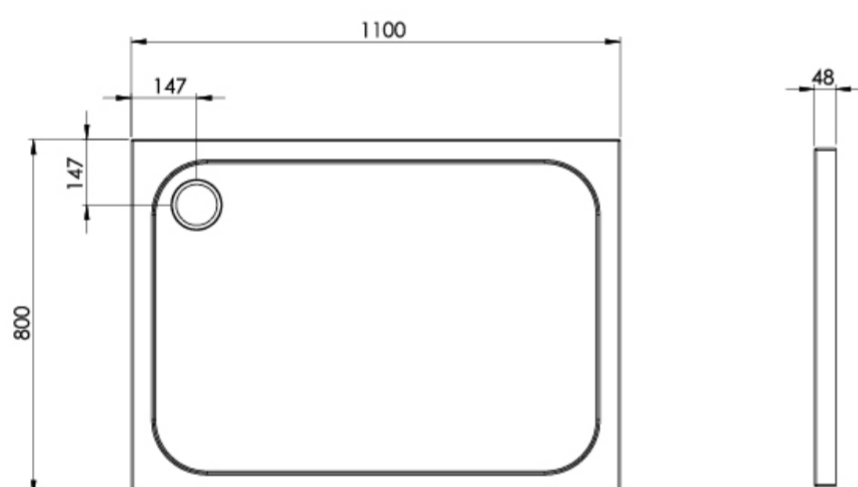

# METRO 1100MM X 800MM X 45MM STONE RESIN ACRYLIC CAPPED SHOWER TRAY

Product Code: ME1180

## PRODUCT INFORMATION

<b>Finish:</b>	Gloss White
<b>Height:</b>	48mm
<b>Width:</b>	1100mm
<b>Depth:</b>	800mm
<b>Material</b>	Acrylic
<b>Weight</b>	27.54kg