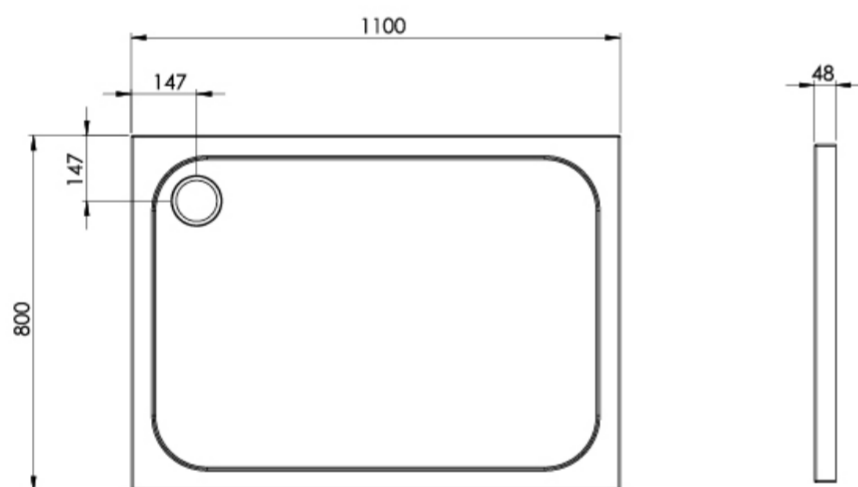

METRO 1100MM X 800MM X 45MM STONE RESIN ACRYLIC CAPPED SHOWER TRAY

Product Code: ME1180

PRODUCT INFORMATION

Finish:	Gloss White
Height:	48mm
Width:	1100mm
Depth:	800mm
Material	Acrylic
Weight	27.54kg

TECHNICAL DRAWING

Saneux reserves the right to alter the specifications and product range without prior notice. Dimensions are given as a guide only. Dimensions should not be used for surrounding furniture, fixtures and fittings until the product is on site.