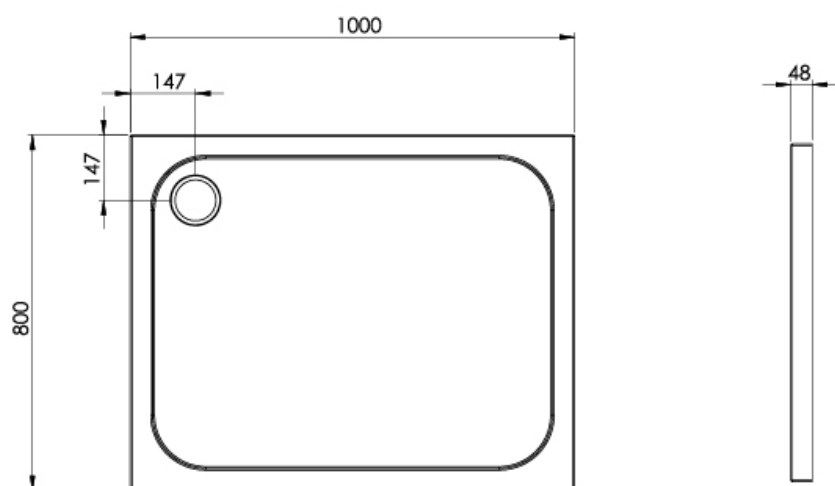

Saneux reserves the right to alter the specifications and product range without prior notice. Dimensions are given as a guide only. Dimensions should not be used for surrounding furniture, fixtures and fittings until the product is on site.