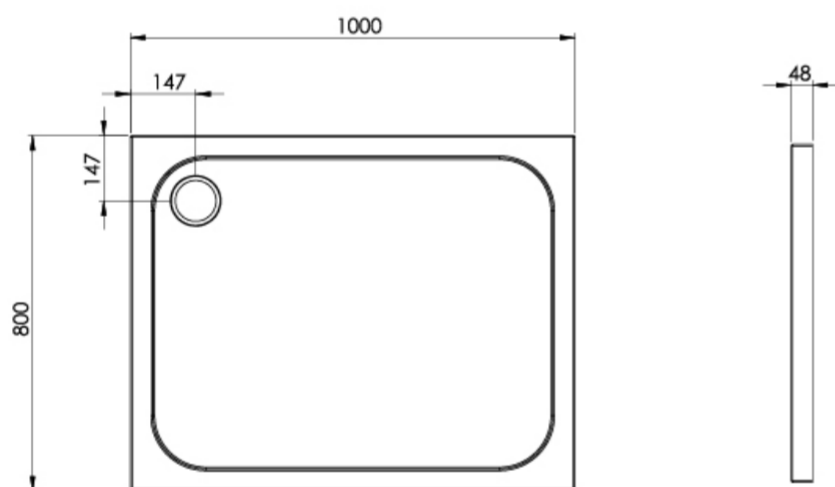

# METRO 1000MM X 800MM X 45MM STONE RESIN ACRYLIC CAPPED SHOWER TRAY

Product Code: ME1080

## PRODUCT INFORMATION

<b>Finish:</b>	Gloss White
<b>Height:</b>	48mm
<b>Width:</b>	1000mm
<b>Depth:</b>	800mm
<b>Material</b>	Acrylic
<b>Weight</b>	25.33kg
<b>Guarantee</b>	10 years