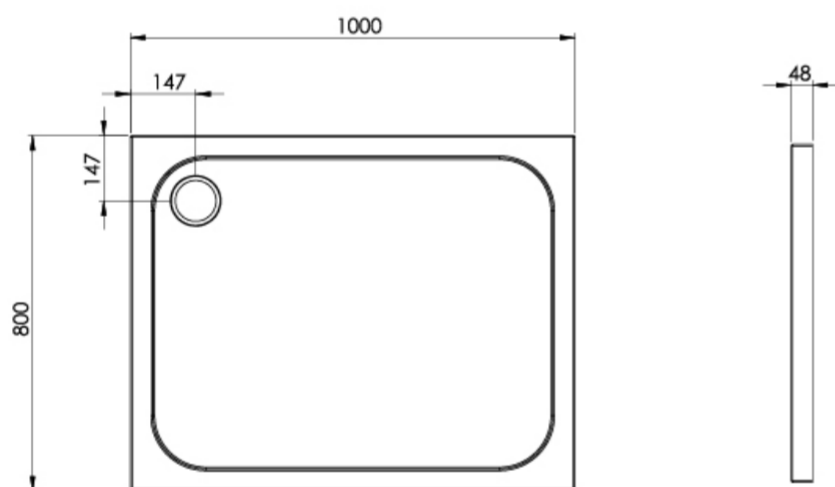

METRO 1000MM X 800MM X 45MM STONE RESIN ACRYLIC CAPPED SHOWER TRAY

Product Code: ME1080

PRODUCT INFORMATION

Finish:	Gloss White
Height:	48mm
Width:	1000mm
Depth:	800mm
Material	Acrylic
Weight	25.33kg
Guarantee	10 years

TECHNICAL DRAWING

Saneux reserves the right to alter the specifications and product range without prior notice. Dimensions are given as a guide only. Dimensions should not be used for surrounding furniture, fixtures and fittings until the product is on site.