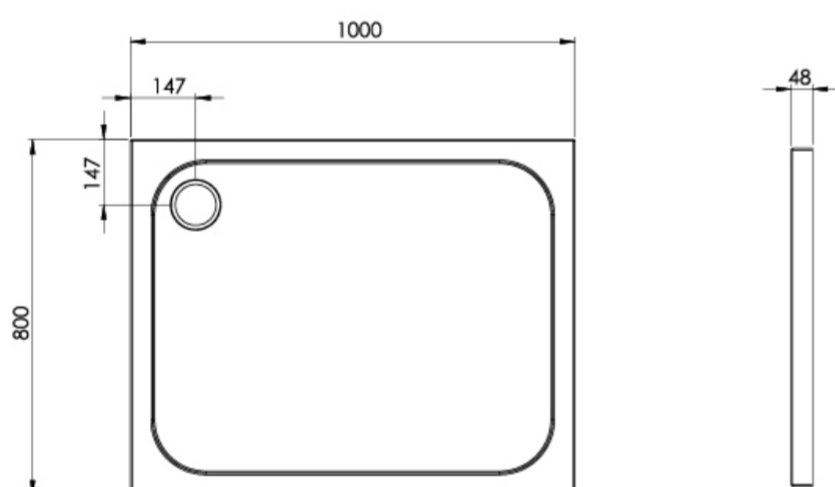

METRO 1000MM X 800MM X 45MM STONE RESIN ACRYLIC CAPPED SHOWER TRAY

Product Code: ME1080

PRODUCT INFORMATION

Finish:	Gloss White
Height:	48mm
Width:	1000mm
Depth:	800mm
Material	Acrylic
Weight	25.33kg
Guarantee	10 years

TECHNICAL DRAWING

Saneux reserves the right to alter the specifications and product range without prior notice. Dimensions are given as a guide only. Dimensions should not be used for surrounding furniture, fixtures and fittings until the product is on site.