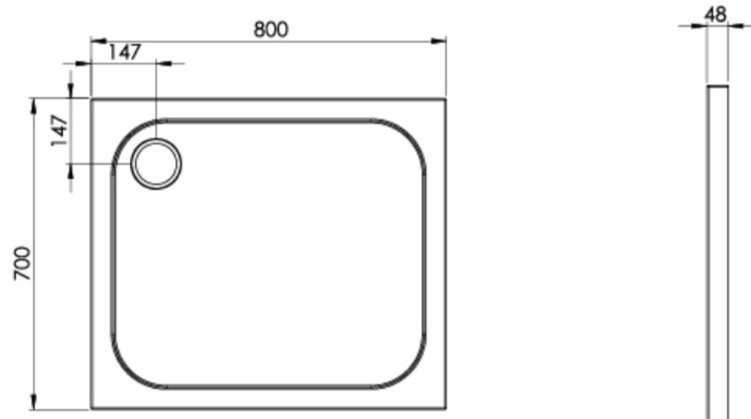

Saneux reserves the right to alter the specifications and product range without prior notice. Dimensions are given as a guide only. Dimensions should not be used for surrounding furniture, fixtures and fittings until the product is on site.