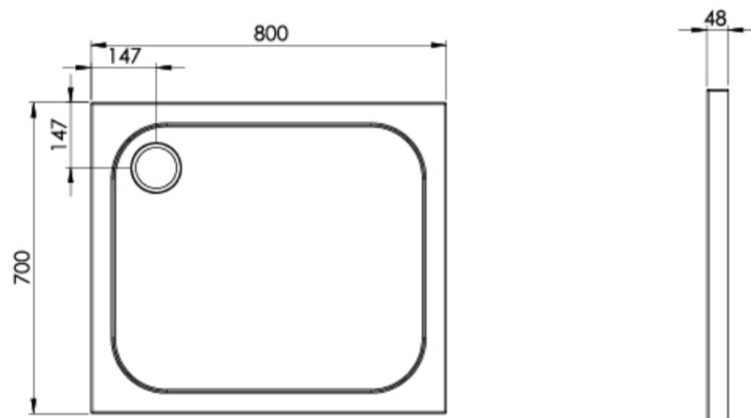

METRO 800MM X 700MM X 45MM STONE RESIN ACRYLIC CAPPED SHOWER TRAY

Product Code: ME8070

PRODUCT INFORMATION

Finish:	Gloss White
Height:	48mm
Width:	800mm
Depth:	700mm
Material	Acrylic
Weight	18.51kg

TECHNICAL DRAWING

Saneux reserves the right to alter the specifications and product range without prior notice. Dimensions are given as a guide only. Dimensions should not be used for surrounding furniture, fixtures and fittings until the product is on site.