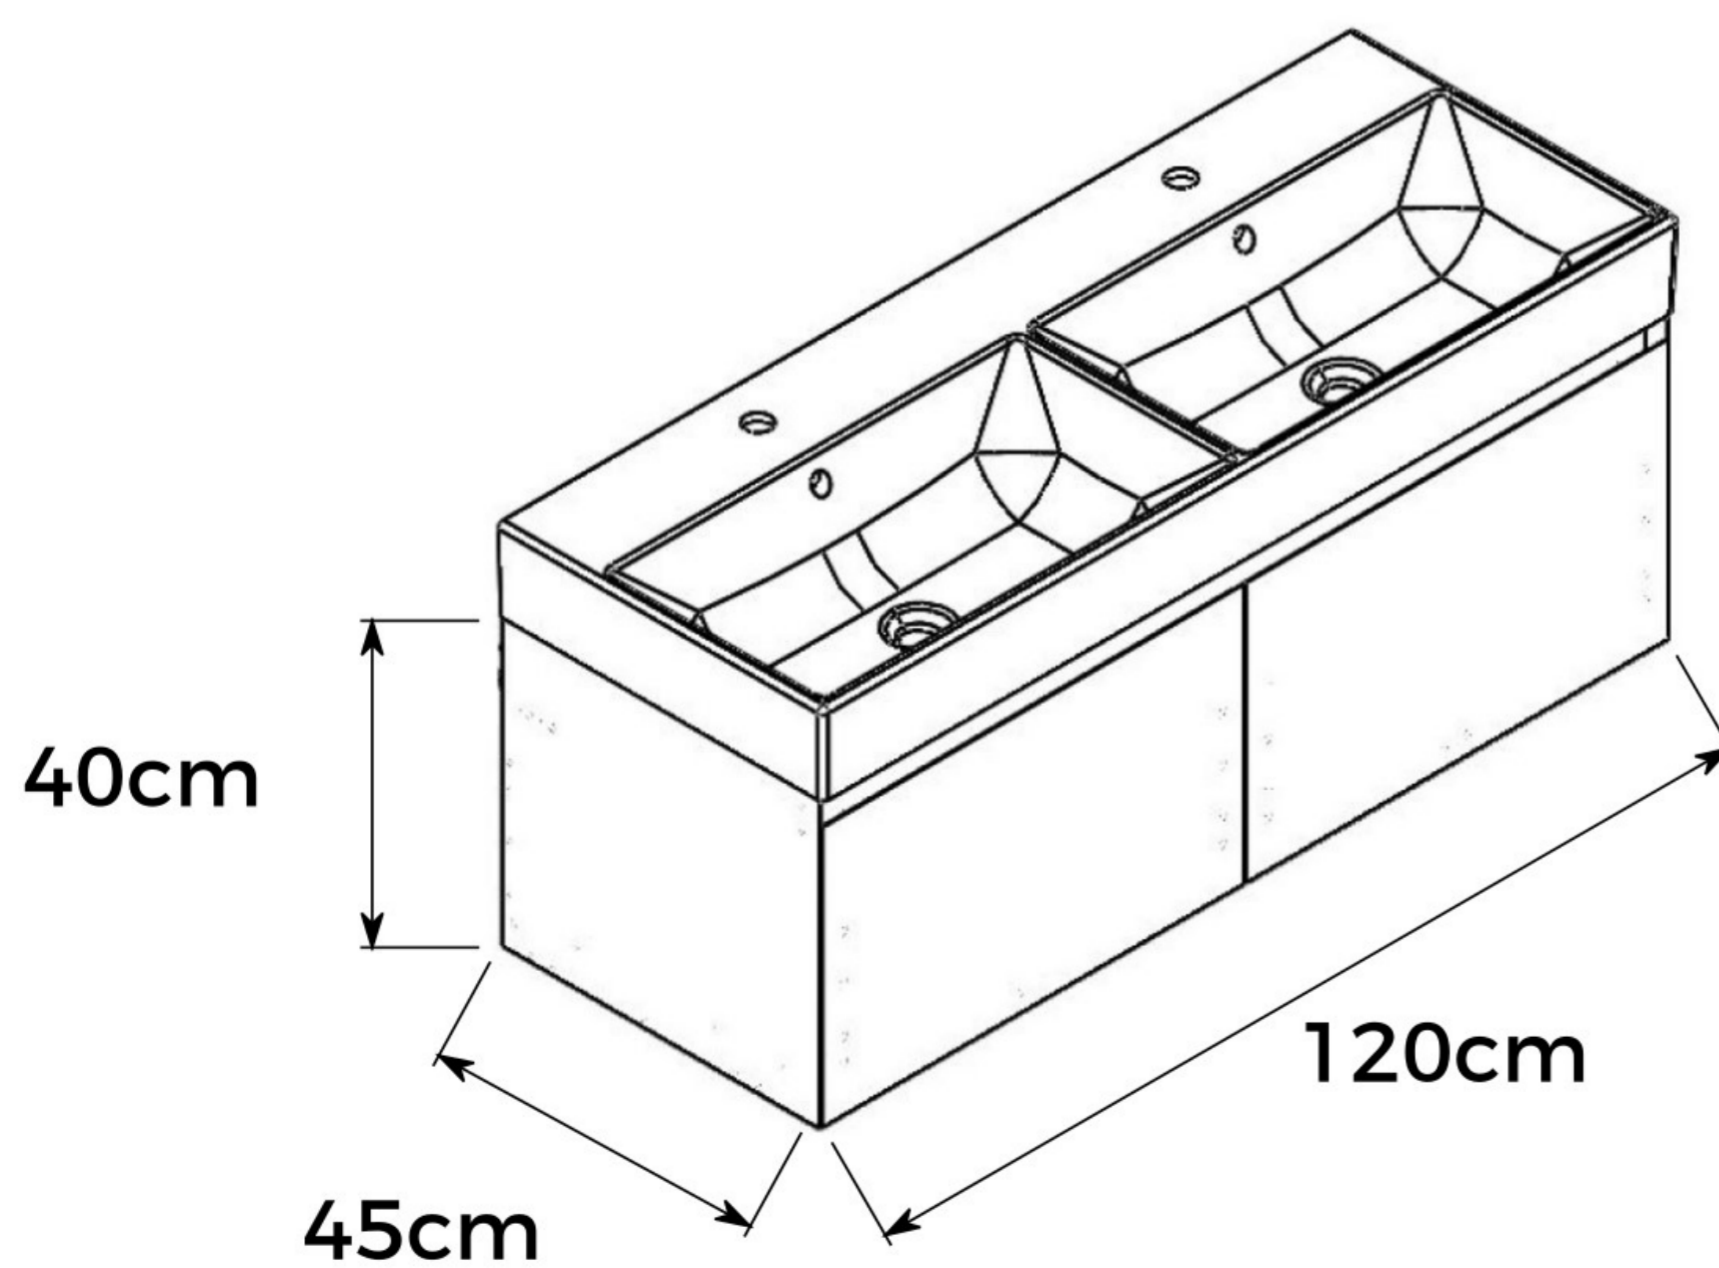

QUADRO 120CM 2 DRAWER UNIT - HANDLE LESS MATT GREY

PRODUCT INFORMATION

Finish:	Matte Grey
Material	MDF

Product Code: QF1202.2

DESCRIPTION

Quadro 120cm Double drawer unit - Matt Grey

TECHNICAL DRAWING

Saneux reserves the right to alter the specifications and product range without prior notice. Dimensions are given as a guide only. Dimensions should not be used for surrounding furniture, fixtures and fittings until the product is on site.

<https://saneux.com/products/quadro-120cm-2-drawer-unit-handle-less-matt-grey>