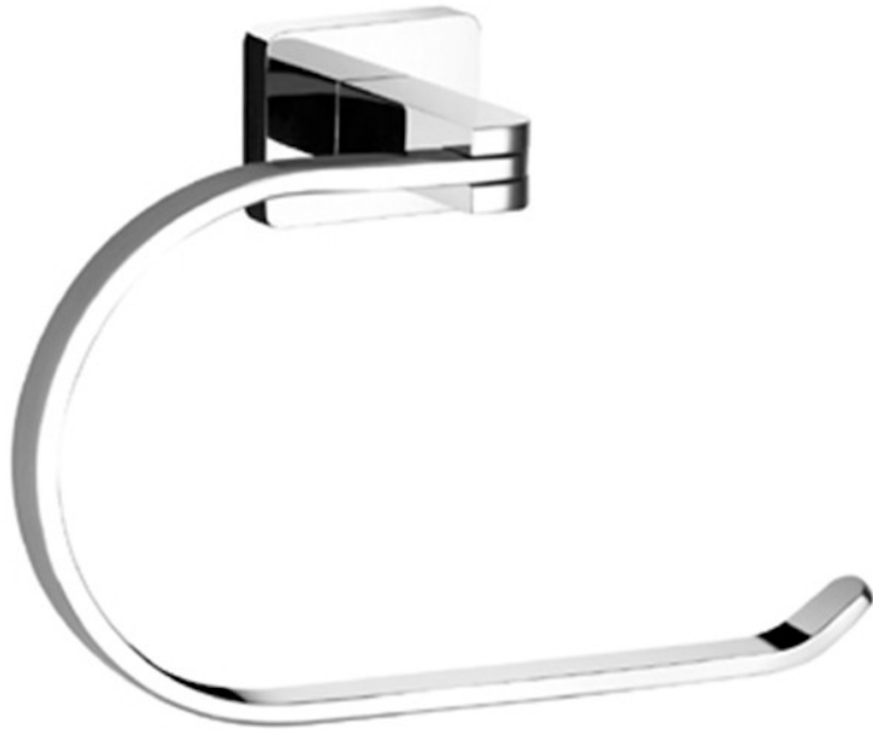

## JONES 2 TOWEL RING 44X38X38

## PRODUCT INFORMATION

Finish:

Chrome

Product Code: JO2150