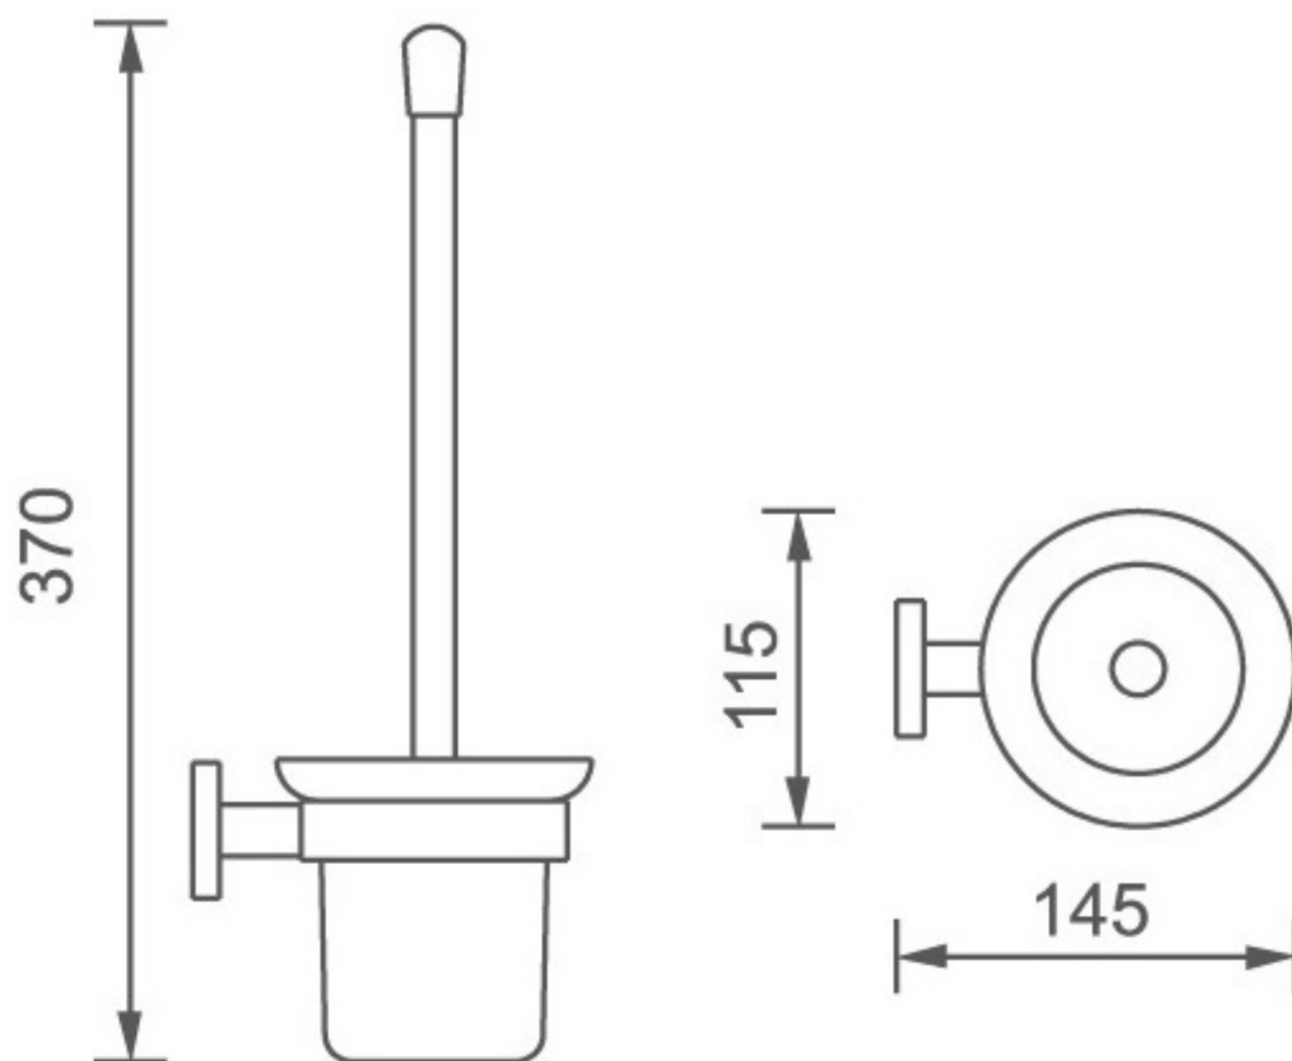

TECHNICAL DRAWING

Saneux reserves the right to alter the specifications and product range without prior notice. Dimensions are given as a guide only. Dimensions should not be used for surrounding furniture, fixtures and fittings until the product is on site.