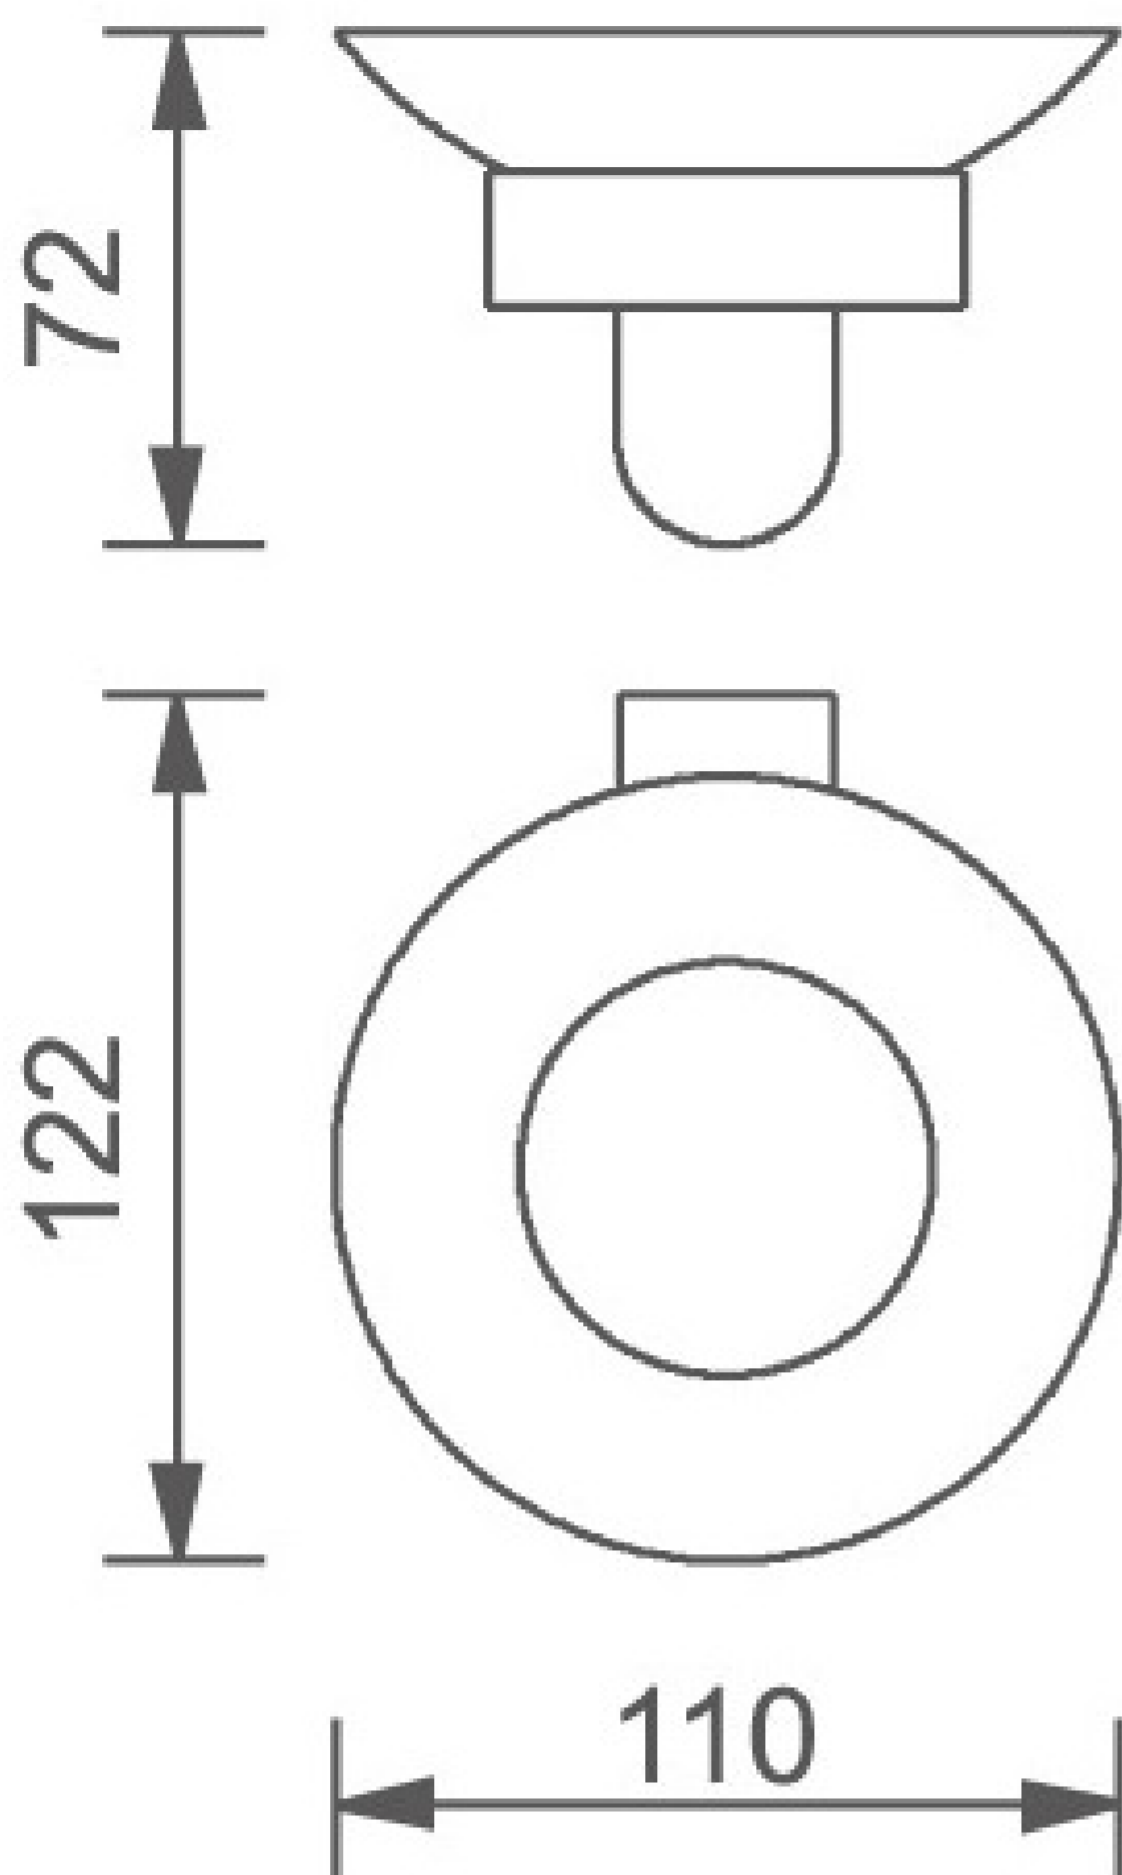

## MOLTEN SOAP DISH

## PRODUCT INFORMATION

<b>Finish:</b>	Chrome
<b>Height:</b>	72mm
<b>Width:</b>	110mm
<b>Depth:</b>	122mm
<b>Material</b>	Brass
<b>Weight</b>	0.48kg

Product Code: MO280

---

Saneux reserves the right to alter the specifications and product range without prior notice. Dimensions are given as a guide only. Dimensions should not be used for surrounding furniture, fixtures and fittings until the product is on site.