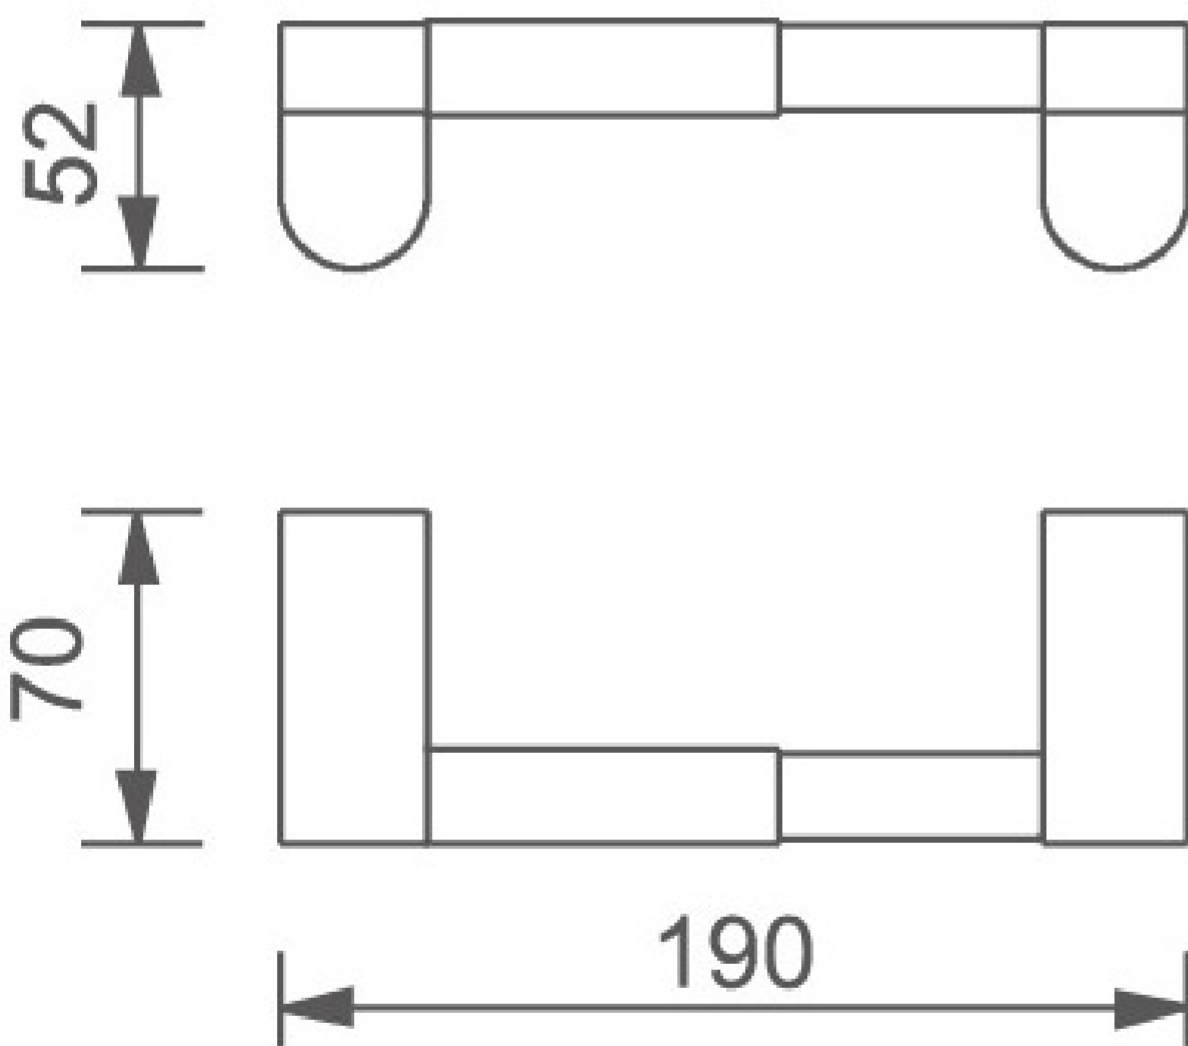

MOLTEN TOILET ROLL HOLDER 60

PRODUCT INFORMATION

Finish:	Chrome
Height:	52mm
Width:	190mm
Depth:	70mm
Material:	Brass
Weight:	0.41kg

Product Code: MO260

TECHNICAL DRAWING

Saneux reserves the right to alter the specifications and product range without prior notice. Dimensions are given as a guide only. Dimensions should not be used for surrounding furniture, fixtures and fittings until the product is on site.