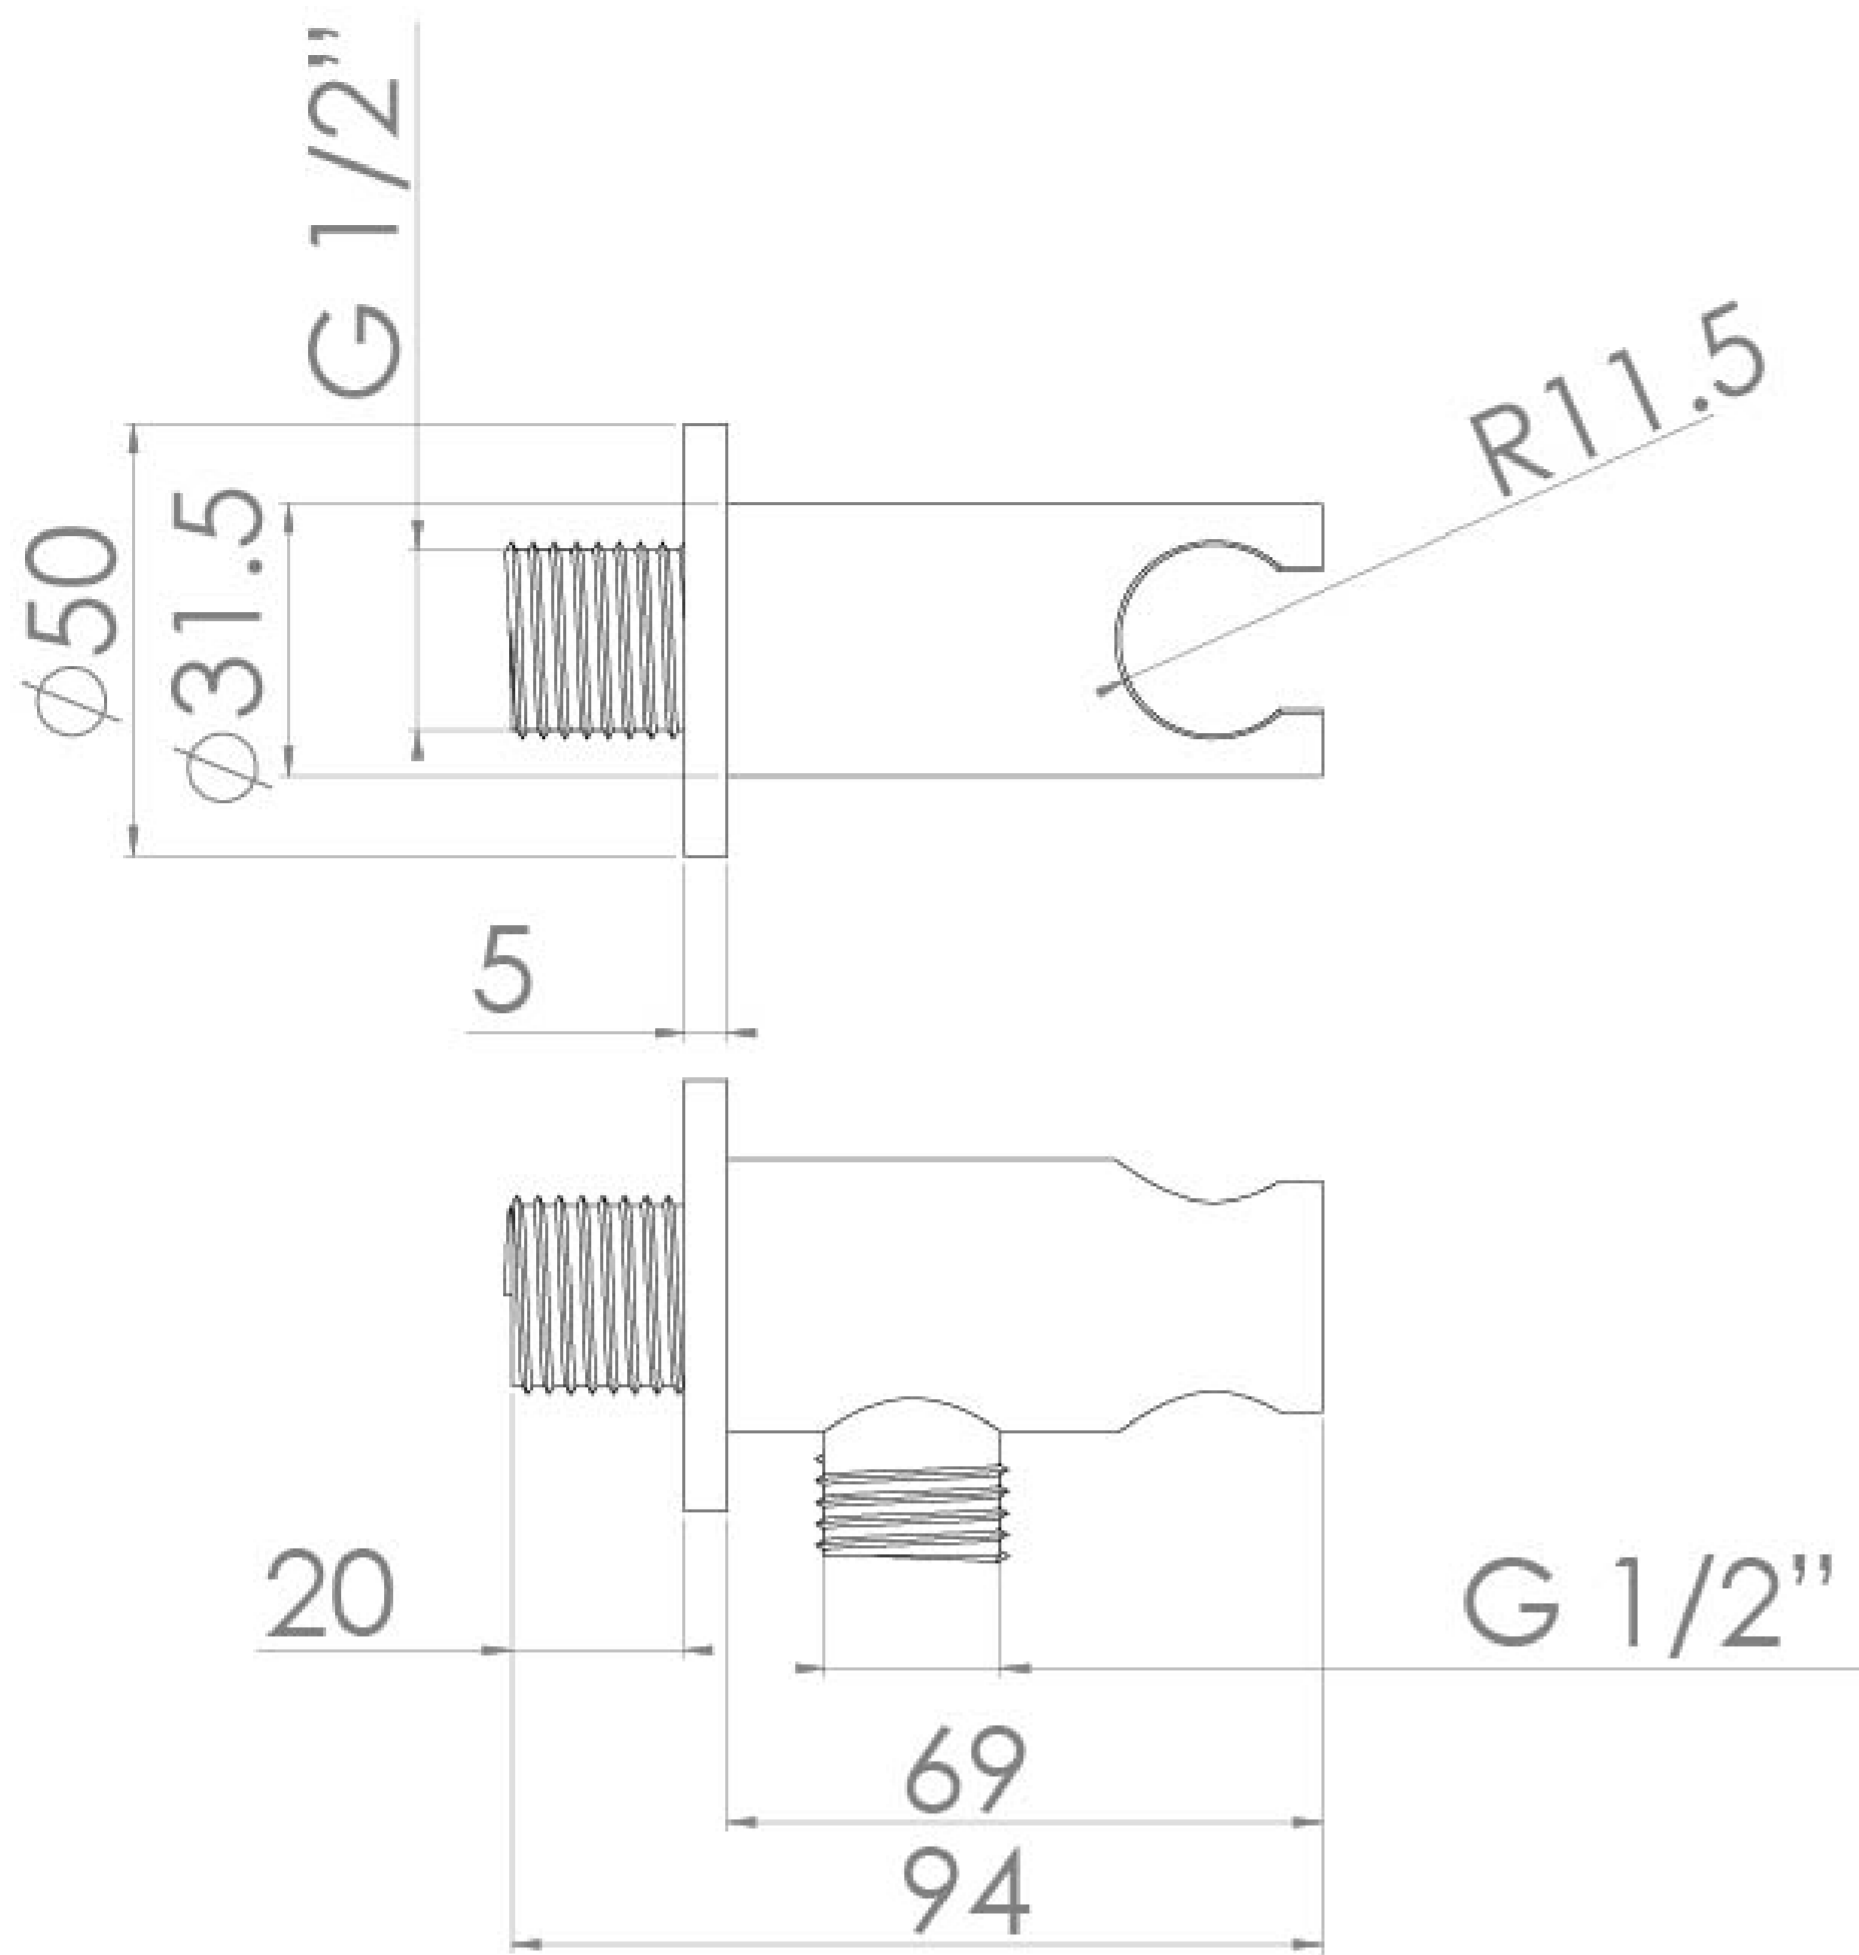

COS ROUND SHOWER OUTLET ELBOW & HOLDER - BRUSHED NICKEL

Product Code: CO234.BN

PRODUCT INFORMATION

Finish:	Brushed Nickel (PVD)
Height:	31.5mm
Width:	31.5mm
Depth:	69mm
Material	Brass
Weight	0.35kg

DESCRIPTION

The COS collection was designed to create brassware that was both modern and classic to suit any style of bathroom.

This COS shower outlet elbow & holder in brushed nickel goes in line with our COS shower brassware products, and is to be paired with a handset and shower hose. It is wall mounted and will hold your shower handset perfectly to suit both a shower set up or bath set up.

The brushed nickel finish is in fact a PVD coating, which will help to make the brassware look flawless for years to come.

Saneux reserves the right to alter the specifications and product range without prior notice. Dimensions are given as a guide only. Dimensions should not be used for surrounding furniture, fixtures and fittings until the product is on site.