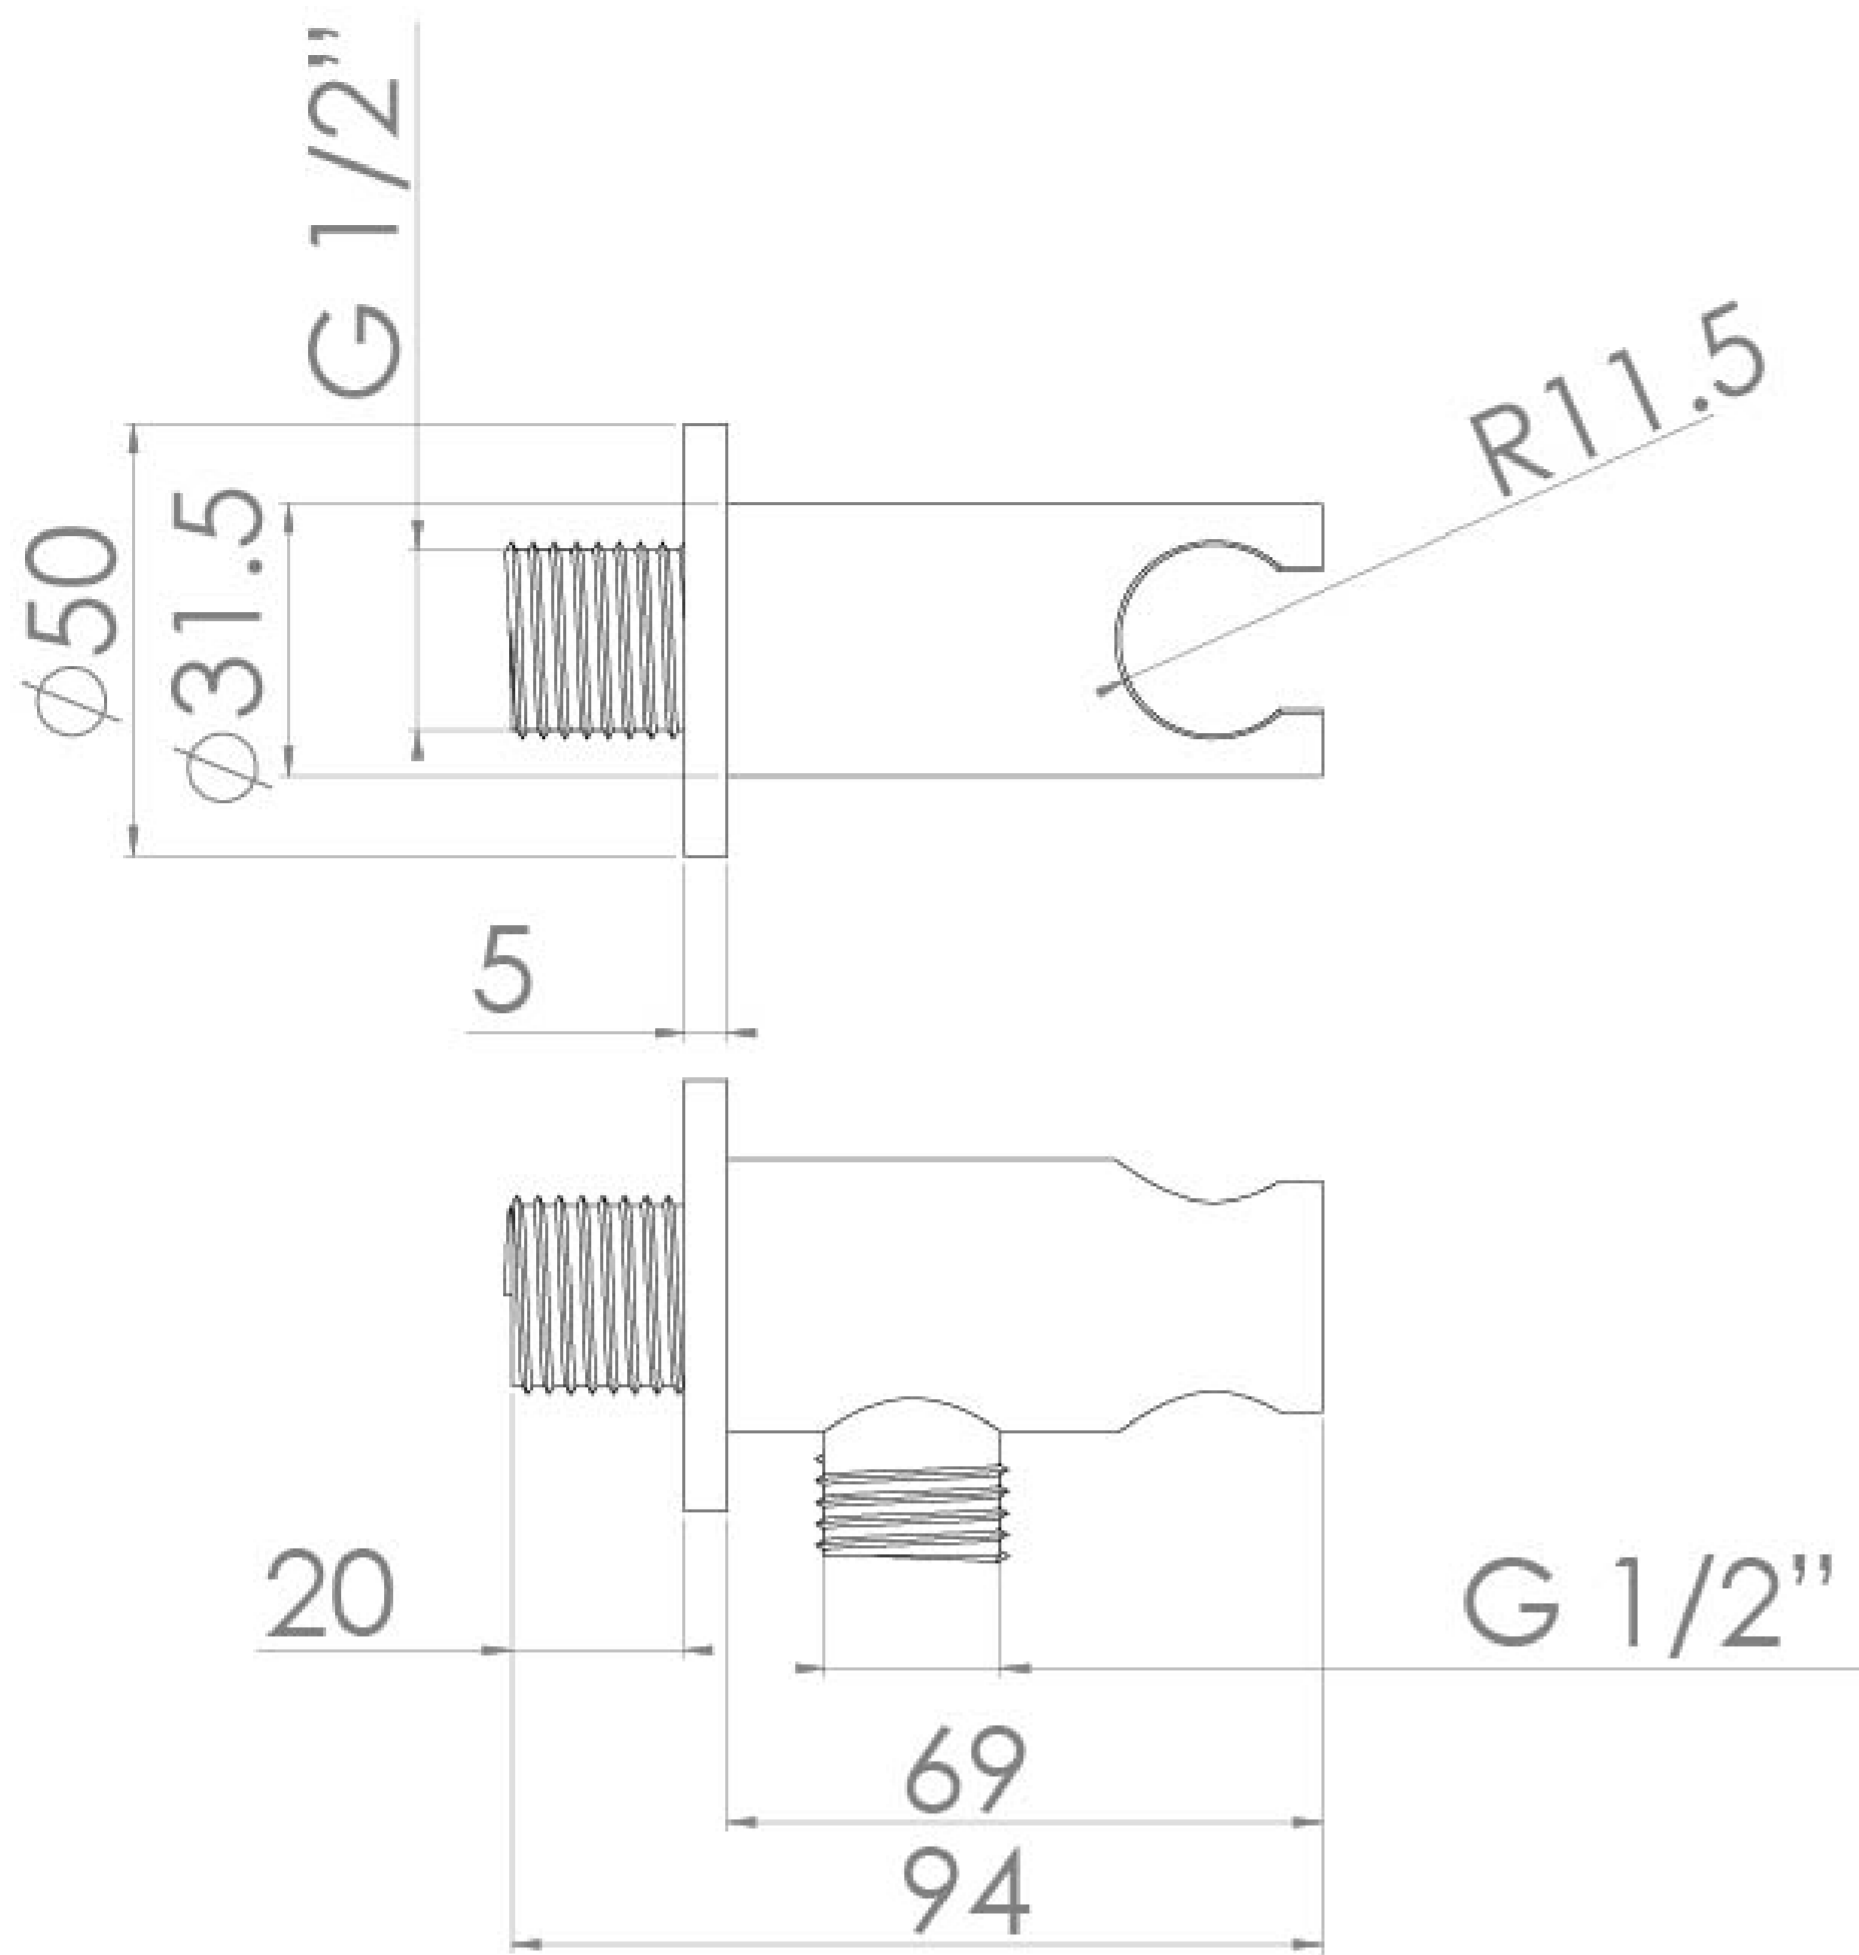

# COS ROUND SHOWER OUTLET ELBOW & HOLDER - BRUSHED NICKEL

**Product Code:** CO234.BN

---

## PRODUCT INFORMATION

<b>Finish:</b>	Brushed Nickel (PVD)
<b>Height:</b>	31.5mm
<b>Width:</b>	31.5mm
<b>Depth:</b>	69mm
<b>Material</b>	Brass
<b>Weight</b>	0.35kg

---

## DESCRIPTION

The COS collection was designed to create brassware that was both modern and classic to suit any style of bathroom.

This COS shower outlet elbow & holder in brushed nickel goes in line with our COS shower brassware products, and is to be paired with a handset and shower hose. It is wall mounted and will hold your shower handset perfectly to suit both a shower set up or bath set up.