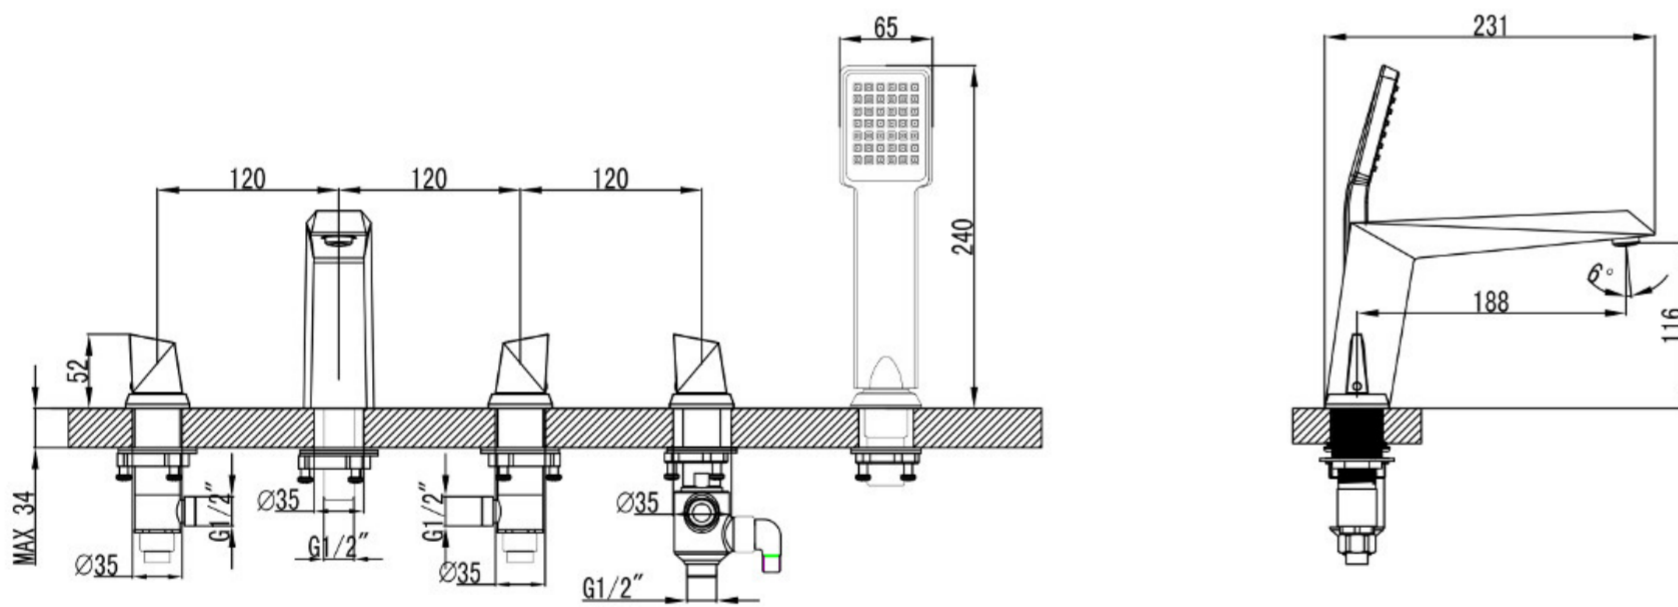

MERCURY BSM FLAT TURN HANDLE DECK MOUNTED

PRODUCT INFORMATION

Finish:	Chrome
Product Type:	Deck Mounted Bath Tap
Material	Brass

Product Code: ME014

TECHNICAL DRAWING

Saneux reserves the right to alter the specifications and product range without prior notice. Dimensions are given as a guide only. Dimensions should not be used for surrounding furniture, fixtures and fittings until the product is on site.