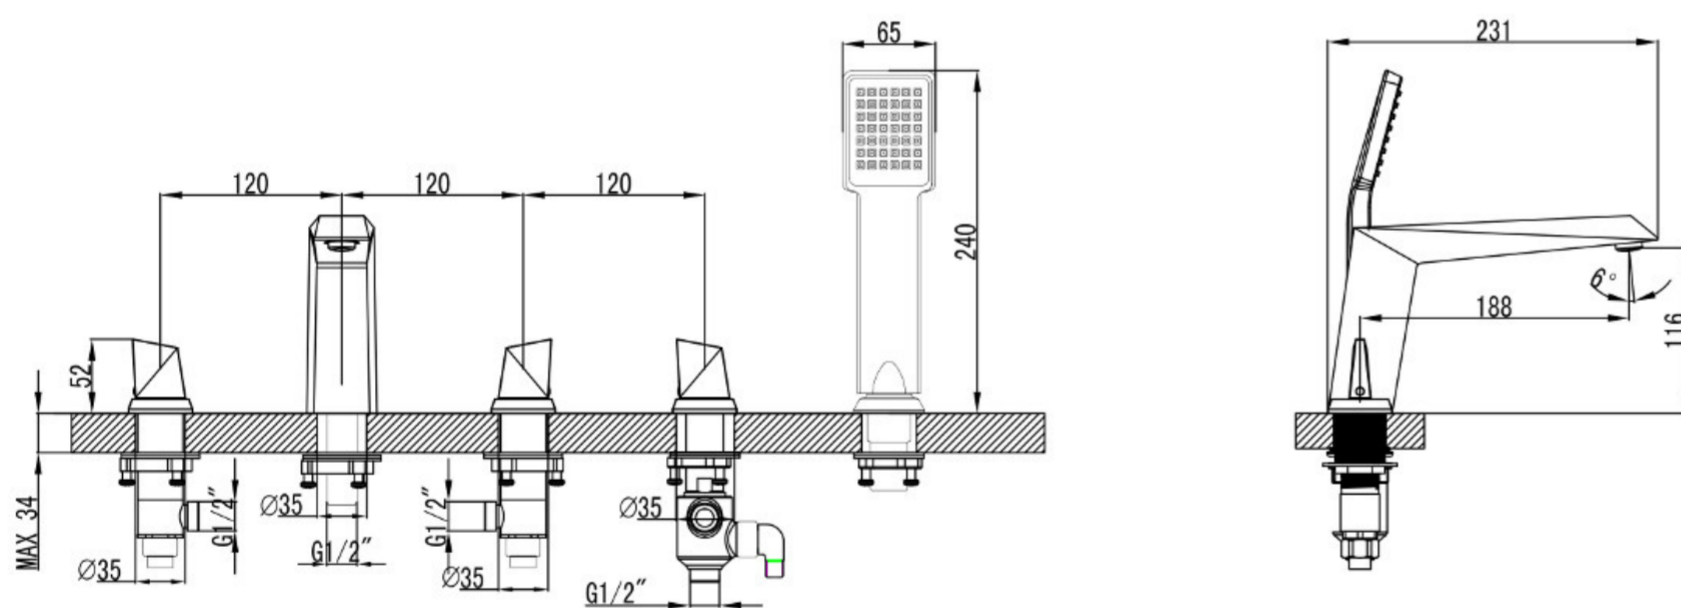

TECHNICAL DRAWING

Saneux reserves the right to alter the specifications and product range without prior notice. Dimensions are given as a guide only. Dimensions should not be used for surrounding furniture, fixtures and fittings until the product is on site.