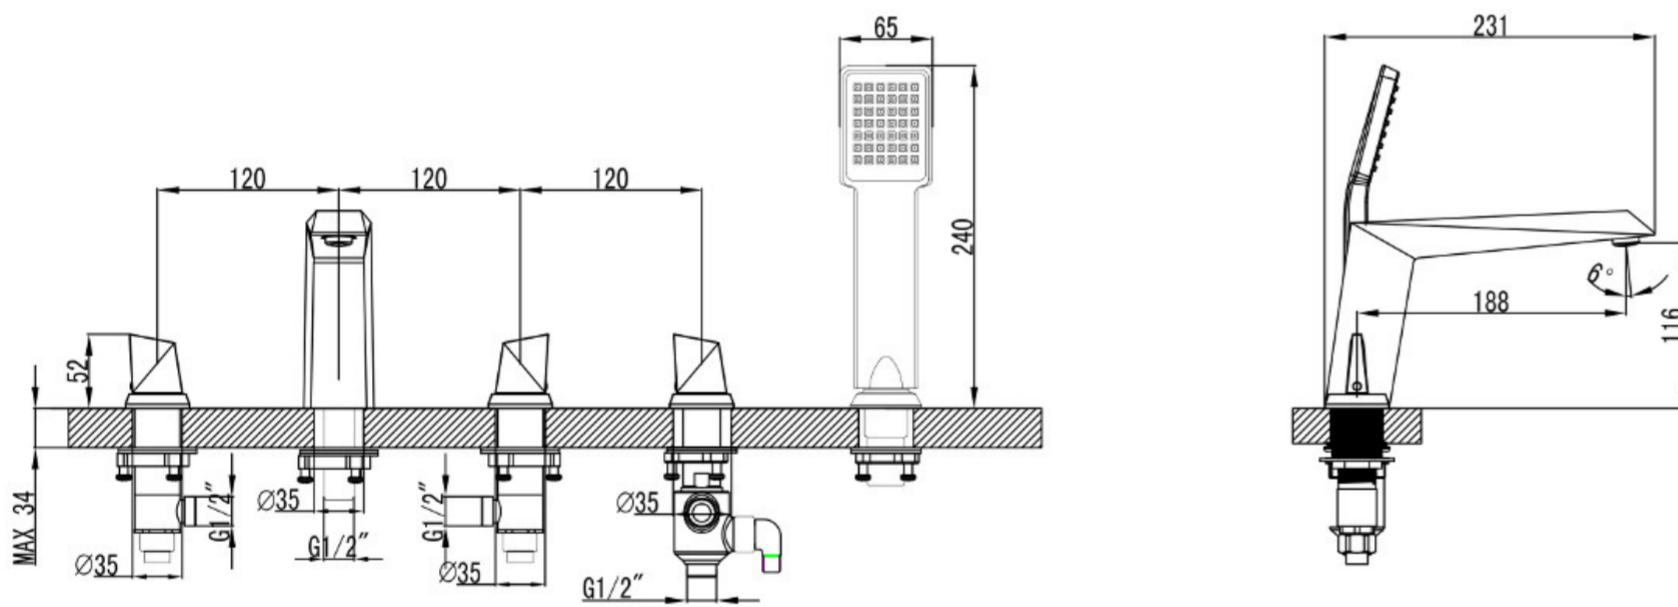

## MERCURY BSM FLAT TURN HANDLE DECK MOUNTED

## PRODUCT INFORMATION

<b>Finish:</b>	Chrome
<b>Product Type:</b>	Deck Mounted Bath Tap
<b>Material</b>	Brass

Product Code: ME014