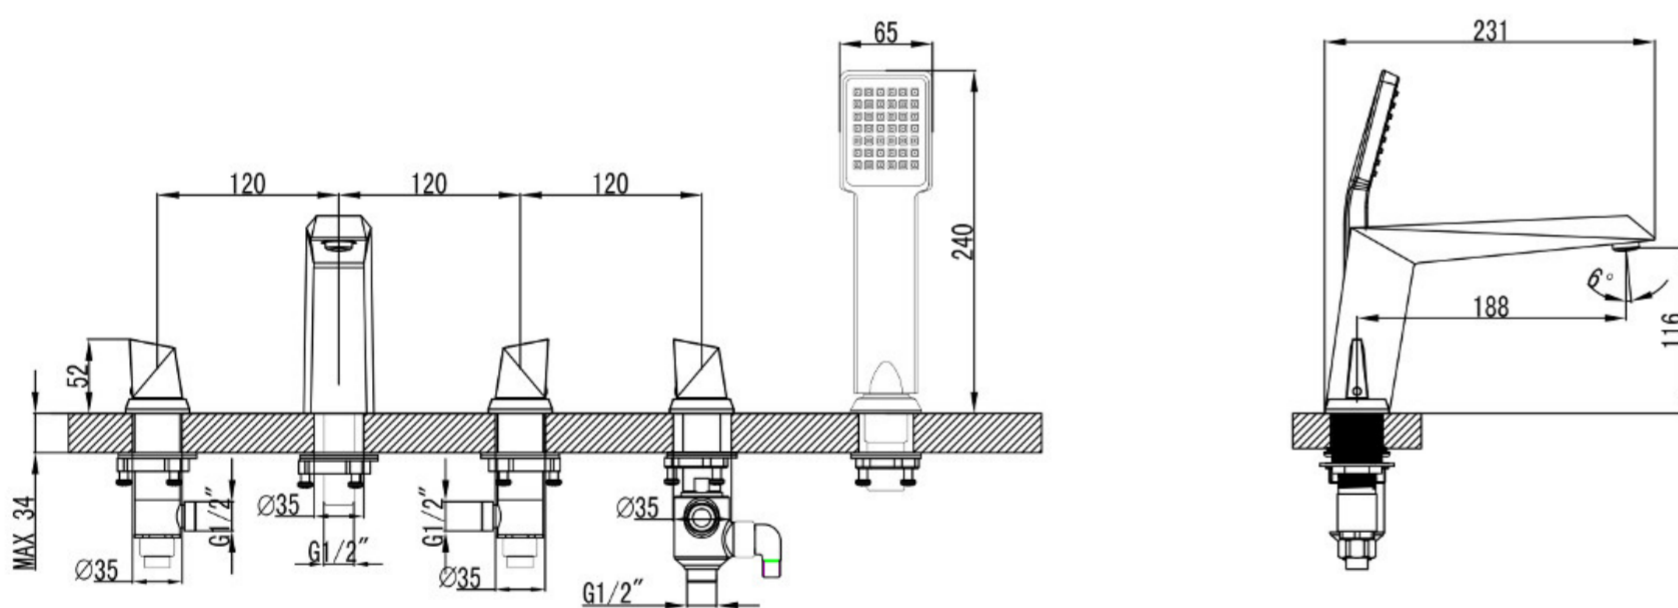

MERCURY BSM LEVER HANDLE DECK MOUNTED

PRODUCT INFORMATION

Finish:	Chrome
Product Type:	Deck Mounted Bath Tap
Material	Brass

Product Code: ME013

TECHNICAL DRAWING

Saneux reserves the right to alter the specifications and product range without prior notice. Dimensions are given as a guide only. Dimensions should not be used for surrounding furniture, fixtures and fittings until the product is on site.