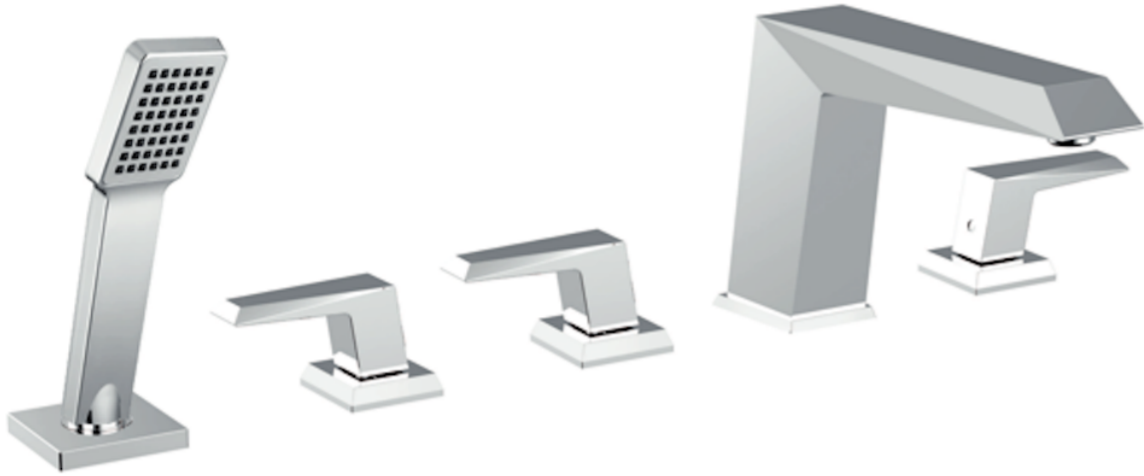

## MERCURY BSM LEVER HANDLE DECK MOUNTED

## PRODUCT INFORMATION

|                      |                       |
|----------------------|-----------------------|
| <b>Finish:</b>       | Chrome                |
| <b>Product Type:</b> | Deck Mounted Bath Tap |
| <b>Material</b>      | Brass                 |