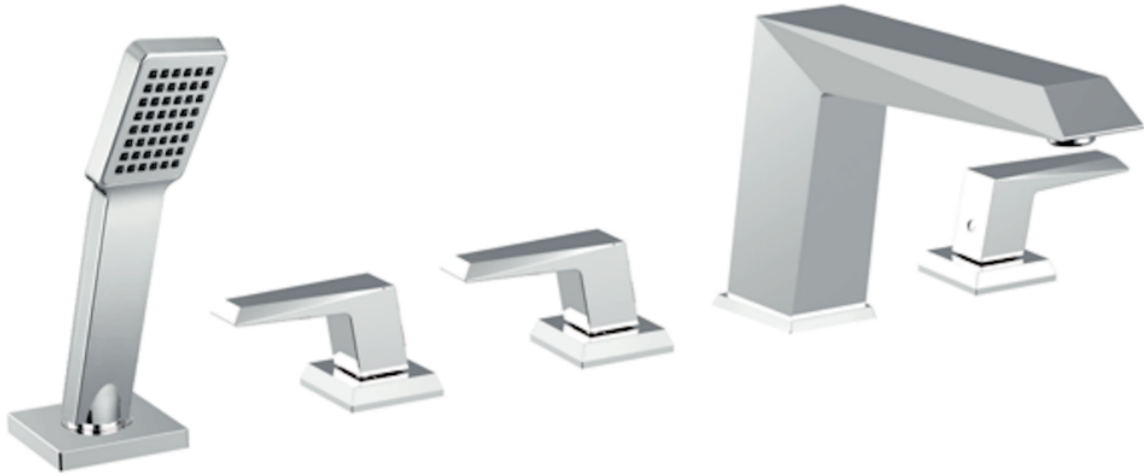

## MERCURY BSM LEVER HANDLE DECK MOUNTED

## PRODUCT INFORMATION

<b>Finish:</b>	Chrome
<b>Product Type:</b>	Deck Mounted Bath Tap
<b>Material</b>	Brass

Product Code: ME013