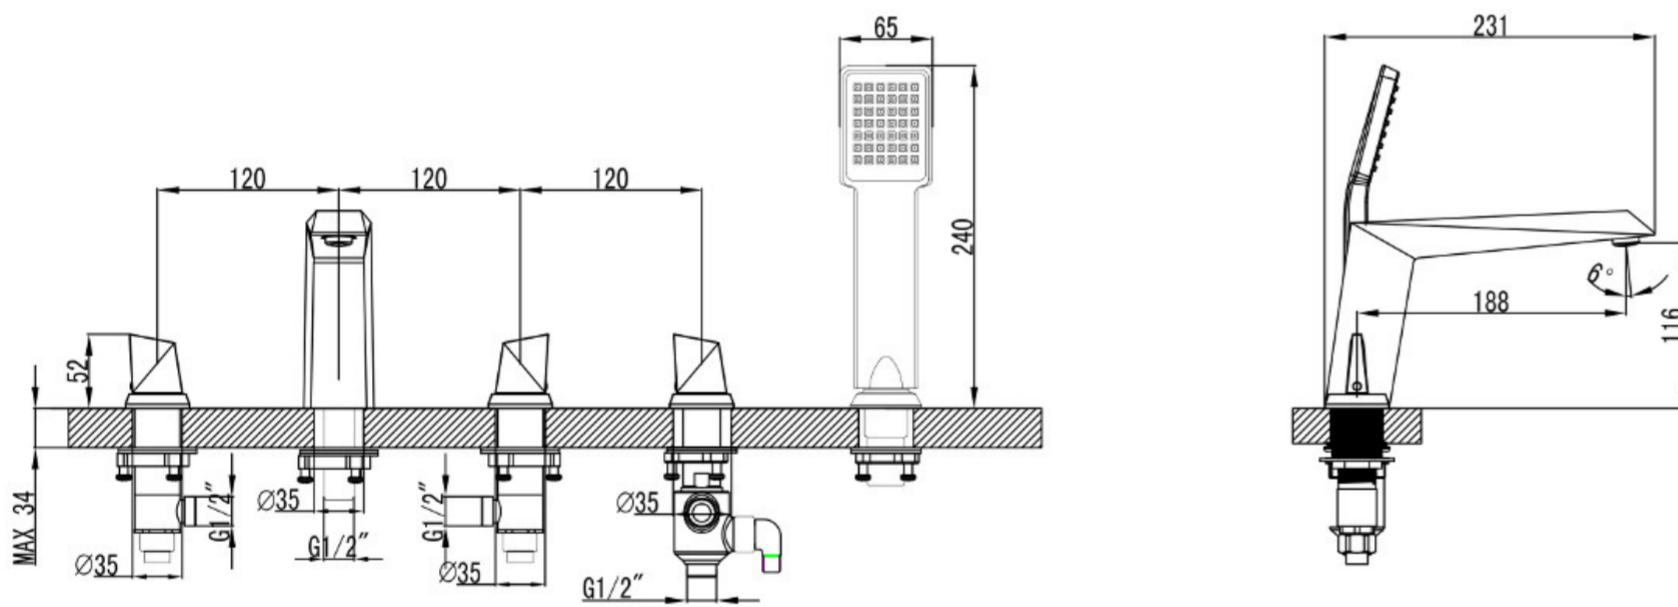

TECHNICAL DRAWING

Saneux reserves the right to alter the specifications and product range without prior notice. Dimensions are given as a guide only. Dimensions should not be used for surrounding furniture, fixtures and fittings until the product is on site.