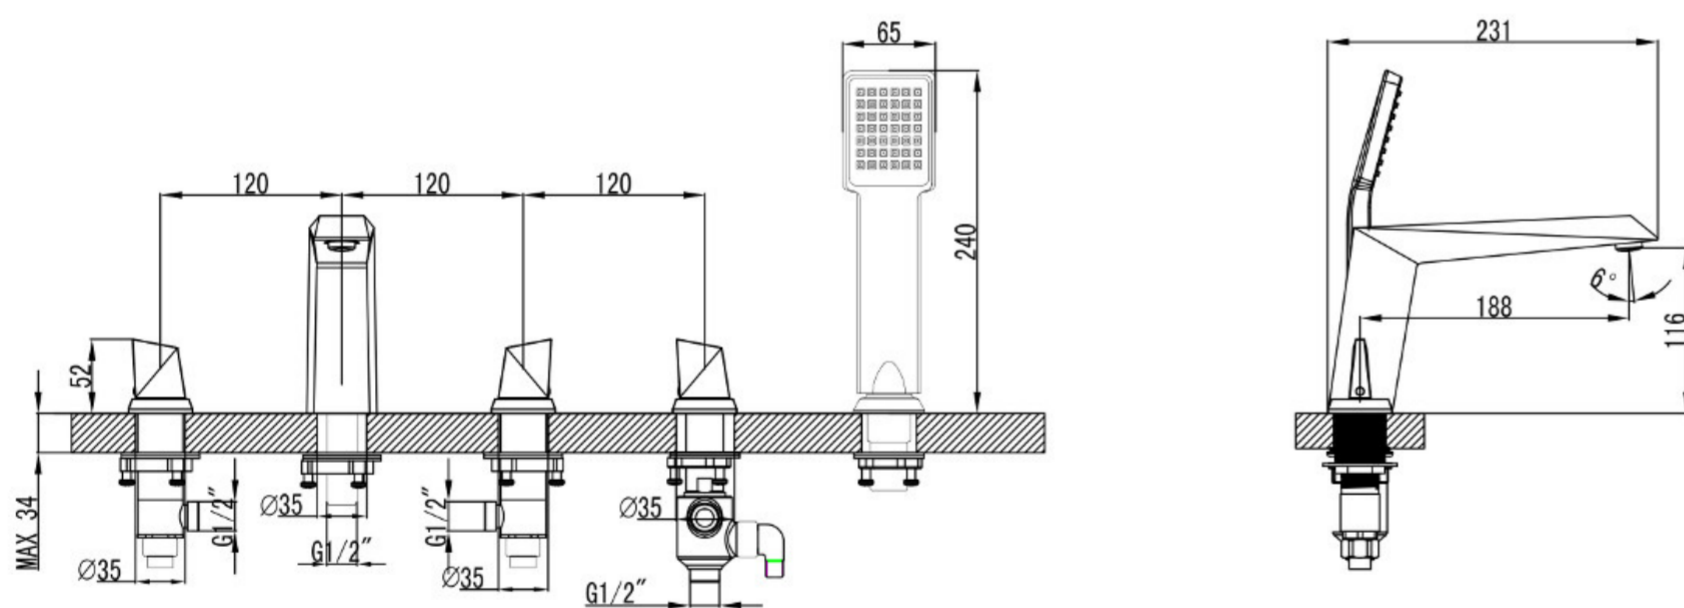

MERCURY BSM LEVER HANDLE DECK MOUNTED

PRODUCT INFORMATION

Finish:	Chrome
Product Type:	Deck Mounted Bath Tap
Material	Brass

Product Code: ME013

TECHNICAL DRAWING

Saneux reserves the right to alter the specifications and product range without prior notice. Dimensions are given as a guide only. Dimensions should not be used for surrounding furniture, fixtures and fittings until the product is on site.