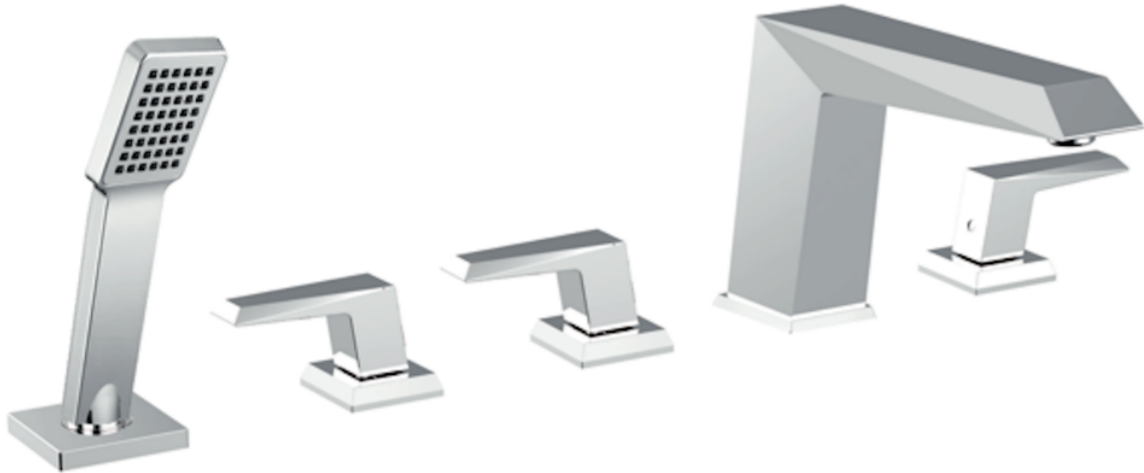

MERCURY BSM LEVER HANDLE DECK MOUNTED

PRODUCT INFORMATION

Finish:	Chrome
Product Type:	Deck Mounted Bath Tap
Material	Brass

Product Code: ME013

TECHNICAL DRAWING

Saneux reserves the right to alter the specifications and product range without prior notice. Dimensions are given as a guide only. Dimensions should not be used for surrounding furniture, fixtures and fittings until the product is on site.