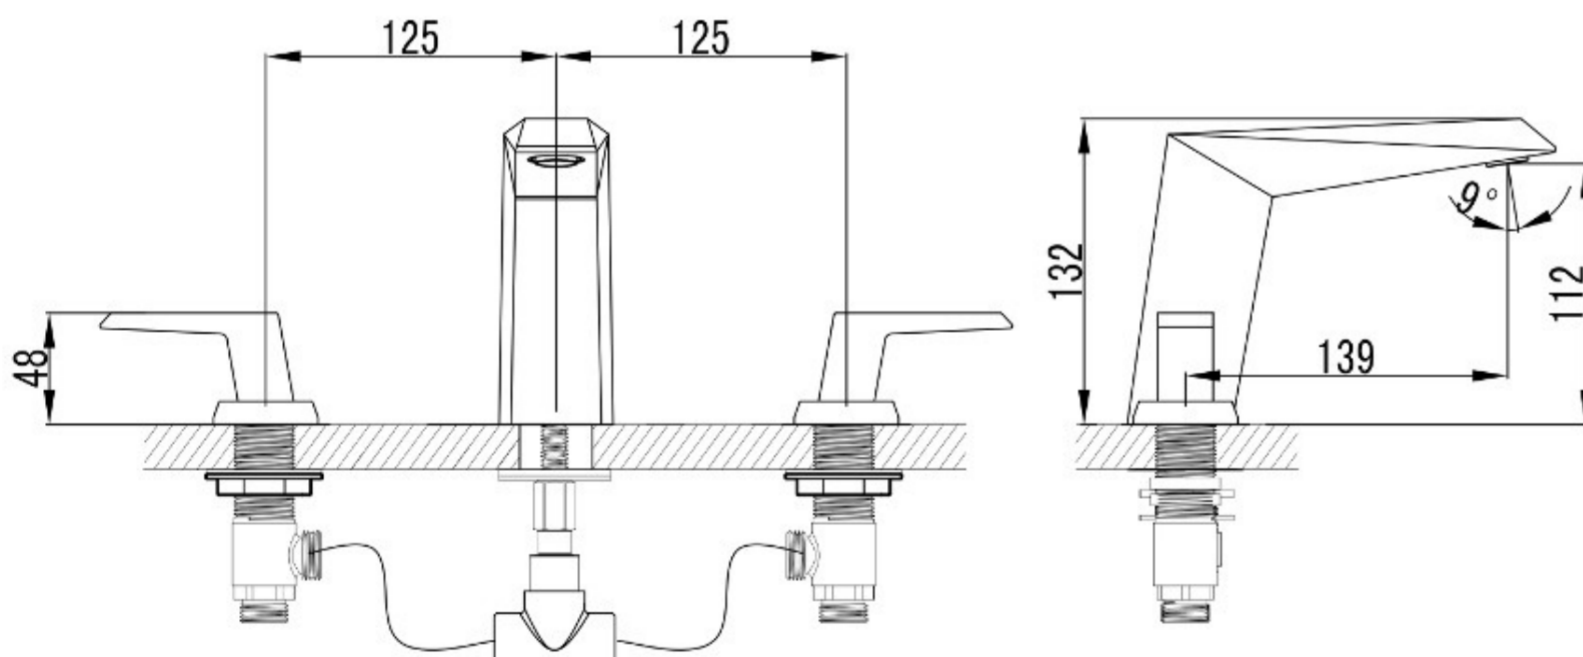

MERCURY 3-HOLE FLAT TURN HANDLE BASIN MIXER TAP

PRODUCT INFORMATION

Finish:	Chrome
Product Type:	3 Piece Basin Mixer Tap
Material	Brass

Product Code: ME004

TECHNICAL DRAWING

Saneux reserves the right to alter the specifications and product range without prior notice. Dimensions are given as a guide only. Dimensions should not be used for surrounding furniture, fixtures and fittings until the product is on site.