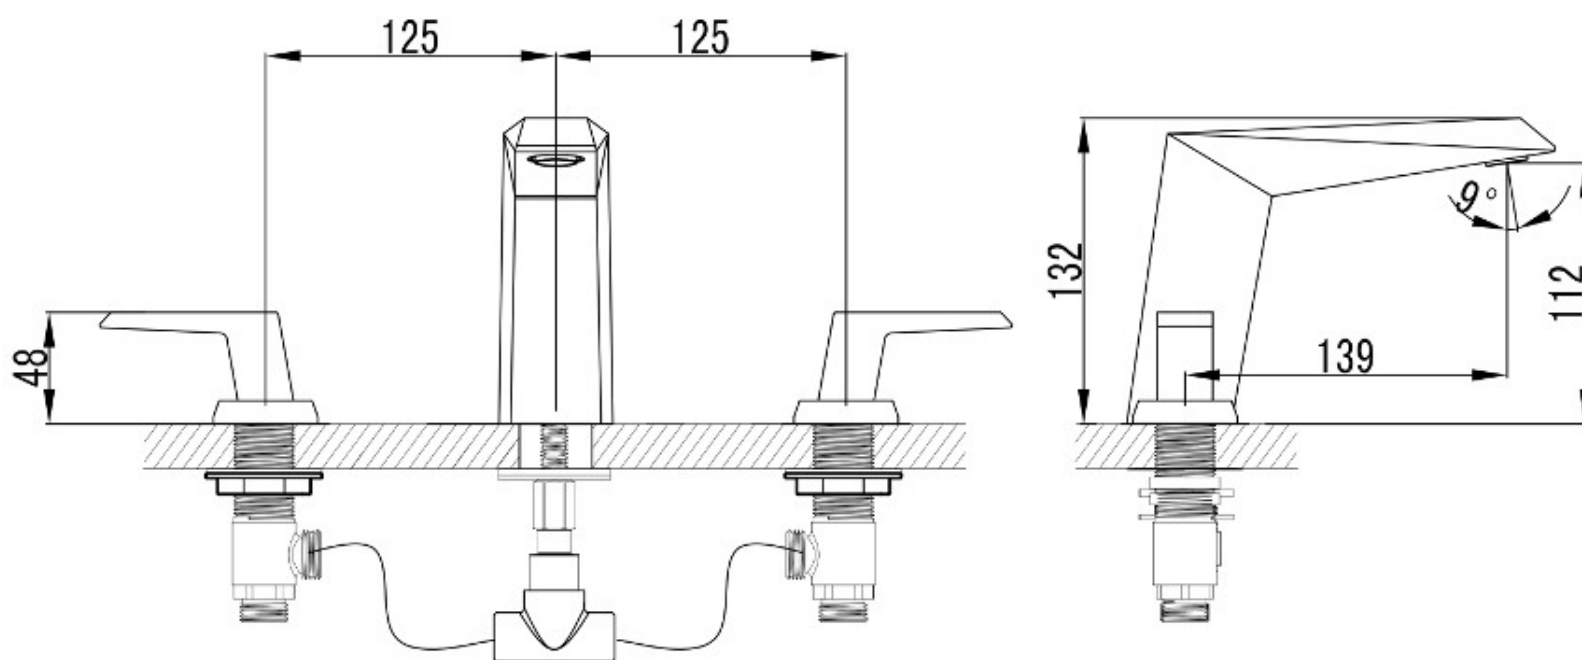

MERCURY 3-HOLE FLAT TURN HANDLE BASIN MIXER TAP

PRODUCT INFORMATION

Finish:	Chrome
Product Type:	3 Piece Basin Mixer Tap
Material	Brass

Product Code: ME004

TECHNICAL DRAWING

Saneux reserves the right to alter the specifications and product range without prior notice. Dimensions are given as a guide only. Dimensions should not be used for surrounding furniture, fixtures and fittings until the product is on site.