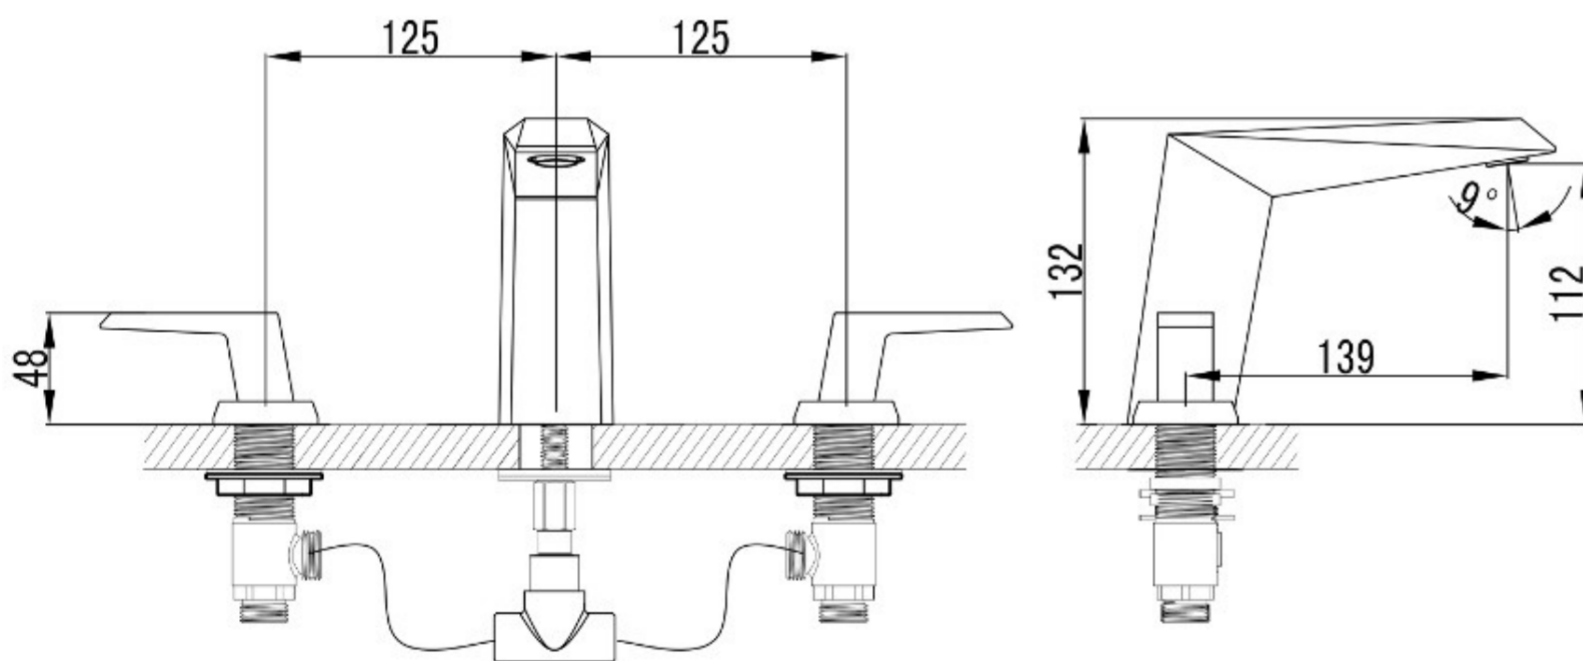

MERCURY 3-HOLE FLAT TURN HANDLE BASIN MIXER TAP

PRODUCT INFORMATION

Finish:	Chrome
Product Type:	3 Piece Basin Mixer Tap
Material	Brass

Product Code: ME004

TECHNICAL DRAWING

Saneux reserves the right to alter the specifications and product range without prior notice. Dimensions are given as a guide only. Dimensions should not be used for surrounding furniture, fixtures and fittings until the product is on site.