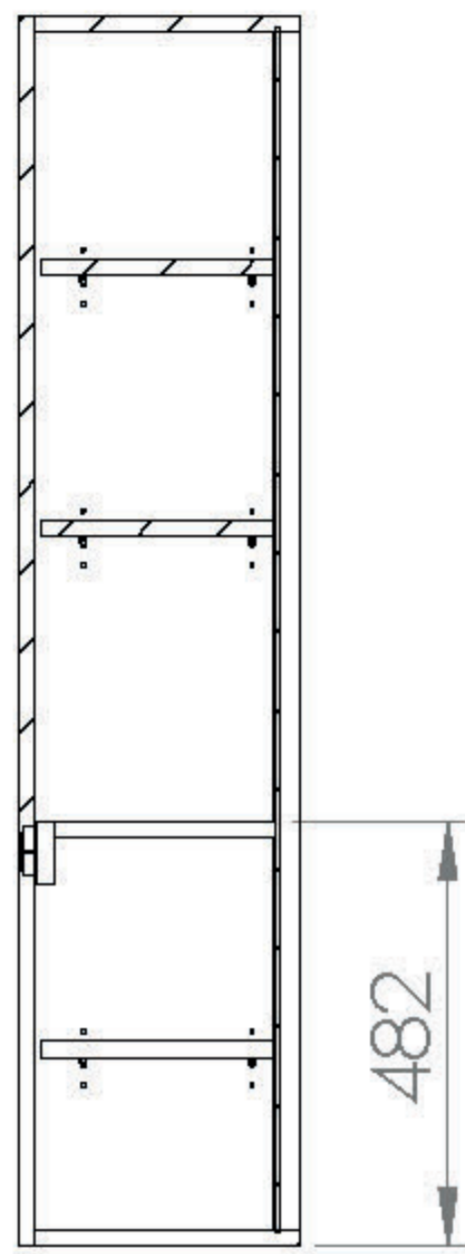

## INDIGO 35X140CM SIDE UNIT - GLOSS WHITE

Product Code: 700305

## PRODUCT INFORMATION

<b>Finish:</b>	Gloss White
<b>Height:</b>	1396mm
<b>Width:</b>	350mm
<b>Depth:</b>	318mm
<b>Material</b>	MFC, MDF
<b>Weight</b>	26.3kg
<b>Shelf Quantity</b>	1x fixed wooden shelf 3x adjustable wooden shelves
<b>Guarantee</b>	5 years
<b>Configuration</b>	2 Door
<b>Door Type</b>	Soft close
<b>Door Opening</b>	Left hand

## DESCRIPTION

INDIGO 1-door side unit gloss white 140 x 35cm - handleless

Dimensions - **350 mm (w) x 320 mm (d) x 1400 mm (h)**

TECHNICAL DRAWING

Image not found or type unknown

Saneux reserves the right to alter the specifications and product range without prior notice. Dimensions are given as a guide only. Dimensions should not be used for surrounding furniture, fixtures and fittings until the product is on site.

<https://saneux.com/products/indigo-35x140cm-side-unit-gloss-white>