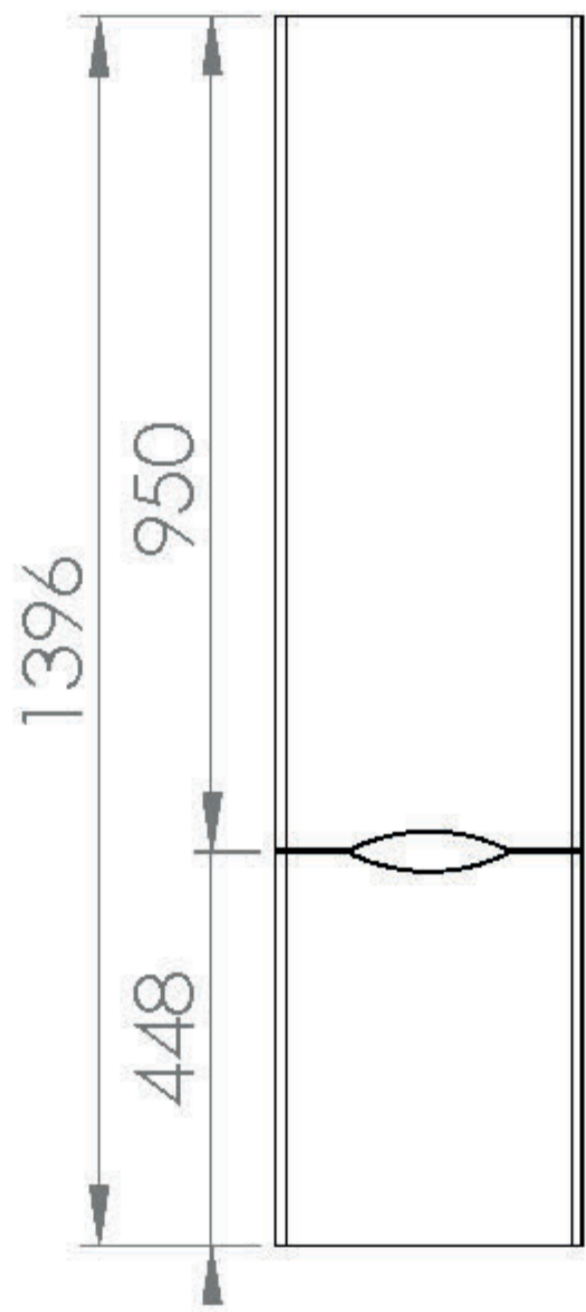

INDIGO 35X140CM SIDE UNIT - GLOSS WHITE

Product Code: 700305

PRODUCT INFORMATION

Finish:	Gloss White
Height:	1396mm
Width:	350mm
Depth:	318mm
Material	MFC, MDF
Weight	26.3kg
Shelf Quantity	1x fixed wooden shelf 3x adjustable wooden shelves
Guarantee	5 years
Configuration	2 Door
Door Type	Soft close
Door Opening	Left hand

DESCRIPTION

INDIGO 1-door side unit gloss white 140 x 35cm - handleless

Dimensions - **350 mm (w) x 320 mm (d) x 1400 mm (h)**

TECHNICAL DRAWING

Image not found or type unknown

Saneux reserves the right to alter the specifications and product range without prior notice. Dimensions are given as a guide only. Dimensions should not be used for surrounding furniture, fixtures and fittings until the product is on site.

<https://saneux.com/products/indigo-35x140cm-side-unit-gloss-white>