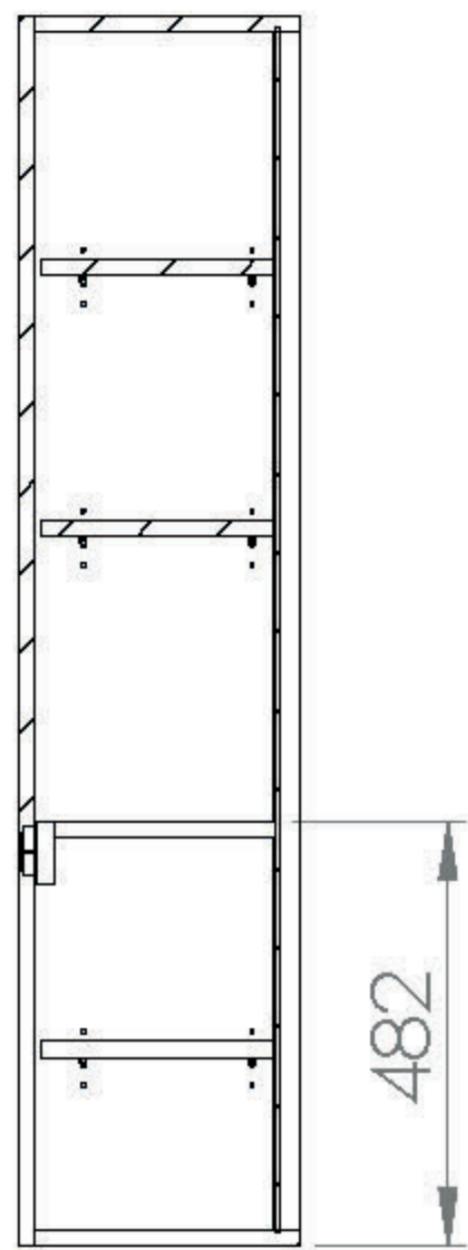

INDIGO 35X140CM SIDE UNIT - GLOSS WHITE

Product Code: 700305

PRODUCT INFORMATION

Finish:	Gloss White
Height:	1396mm
Width:	350mm
Depth:	318mm
Material	MFC, MDF
Weight	26.3kg
Shelf Quantity	1x fixed wooden shelf 3x adjustable wooden shelves
Guarantee	5 years
Configuration	2 Door
Door Type	Soft close
Door Opening	Left hand

DESCRIPTION

INDIGO 1-door side unit gloss white 140 x 35cm - handleless

Dimensions - **350 mm (w) x 320 mm (d) x 1400 mm (h)**

TECHNICAL DRAWING

Image not found or type unknown

Saneux reserves the right to alter the specifications and product range without prior notice. Dimensions are given as a guide only. Dimensions should not be used for surrounding furniture, fixtures and fittings until the product is on site.

<https://saneux.com/products/indigo-35x140cm-side-unit-gloss-white>