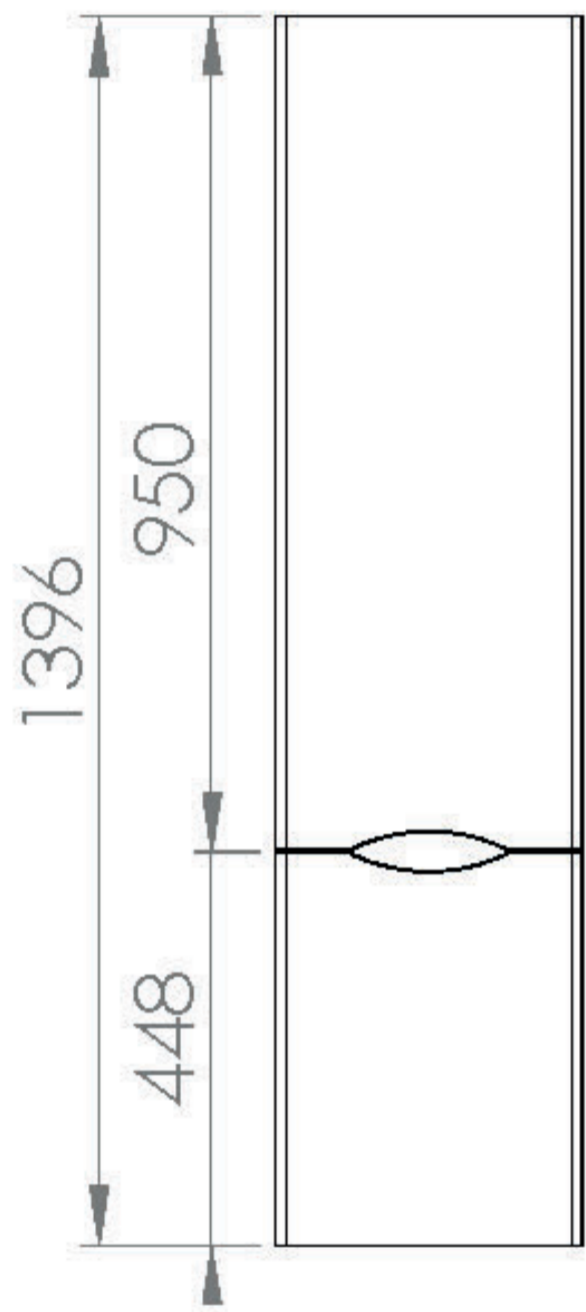

# INDIGO 35X140CM SIDE UNIT - GLOSS WHITE

Product Code: 700305

## PRODUCT INFORMATION

<b>Finish:</b>	Gloss White
<b>Height:</b>	1396mm
<b>Width:</b>	350mm
<b>Depth:</b>	318mm
<b>Material</b>	MFC, MDF
<b>Weight</b>	26.3kg
<b>Shelf Quantity</b>	1x fixed wooden shelf 3x adjustable wooden shelves
<b>Guarantee</b>	5 years
<b>Configuration</b>	2 Door
<b>Door Type</b>	Soft close
<b>Door Opening</b>	Left hand

## DESCRIPTION

INDIGO 1-door side unit gloss white 140 x 35cm - handleless

Dimensions - **350 mm (w) x 320 mm (d) x 1400 mm (h)**

TECHNICAL DRAWING

Image not found or type unknown

Saneux reserves the right to alter the specifications and product range without prior notice. Dimensions are given as a guide only. Dimensions should not be used for surrounding furniture, fixtures and fittings until the product is on site.

<https://saneux.com/products/indigo-35x140cm-side-unit-gloss-white>