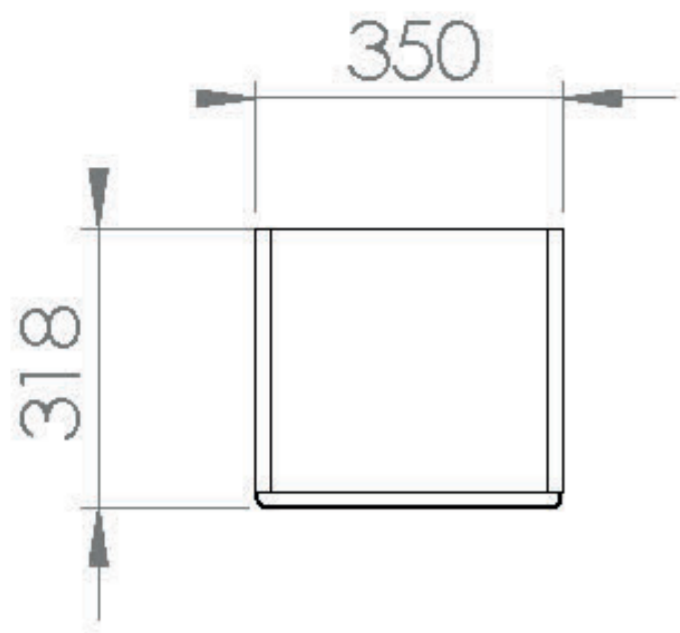

INDIGO 35X140CM SIDE UNIT - GLOSS WHITE

Product Code: 700305

PRODUCT INFORMATION

Finish:	Gloss White
Height:	1396mm
Width:	350mm
Depth:	318mm
Material	MFC, MDF
Weight	26.3kg
Shelf Quantity	1x fixed wooden shelf 3x adjustable wooden shelves
Guarantee	5 years
Configuration	2 Door
Door Type	Soft close
Door Opening	Left hand

DESCRIPTION

INDIGO 1-door side unit gloss white 140 x 35cm - handleless

Dimensions - **350 mm (w) x 320 mm (d) x 1400 mm (h)**

TECHNICAL DRAWING

Image not found or type unknown

Saneux reserves the right to alter the specifications and product range without prior notice. Dimensions are given as a guide only. Dimensions should not be used for surrounding furniture, fixtures and fittings until the product is on site.

<https://saneux.com/products/indigo-35x140cm-side-unit-gloss-white>