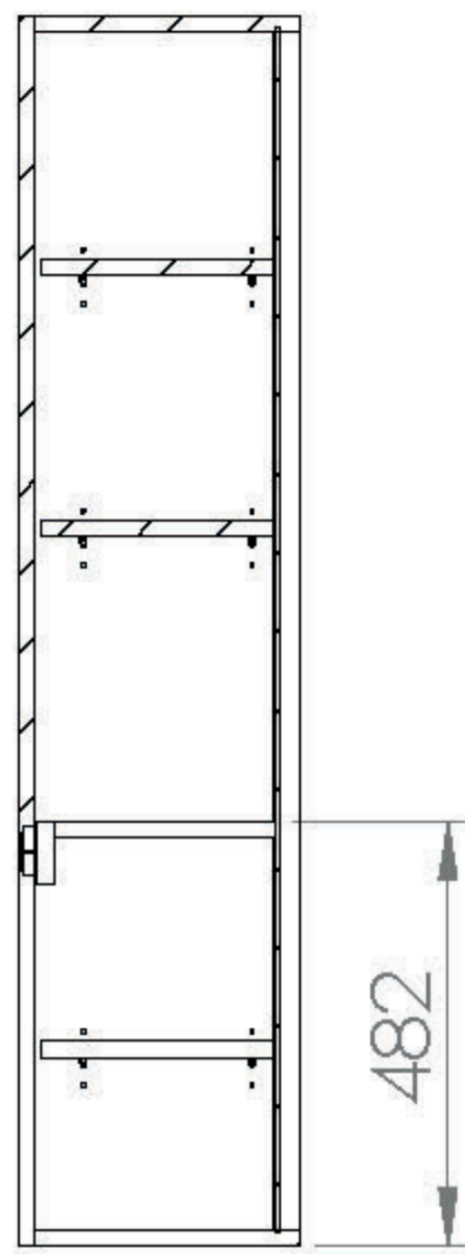

INDIGO 35X140CM SIDE UNIT - GLOSS WHITE

Product Code: 700305

PRODUCT INFORMATION

Finish:	Gloss White
Height:	1396mm
Width:	350mm
Depth:	318mm
Material	MFC, MDF
Weight	26.3kg
Shelf Quantity	1x fixed wooden shelf 3x adjustable wooden shelves
Guarantee	5 years
Configuration	2 Door
Door Type	Soft close
Door Opening	Left hand

DESCRIPTION

INDIGO 1-door side unit gloss white 140 x 35cm - handleless

Dimensions - **350 mm (w) x 320 mm (d) x 1400 mm (h)**

TECHNICAL DRAWING

Image not found or type unknown

Saneux reserves the right to alter the specifications and product range without prior notice. Dimensions are given as a guide only. Dimensions should not be used for surrounding furniture, fixtures and fittings until the product is on site.

<https://saneux.com/products/indigo-35x140cm-side-unit-gloss-white>