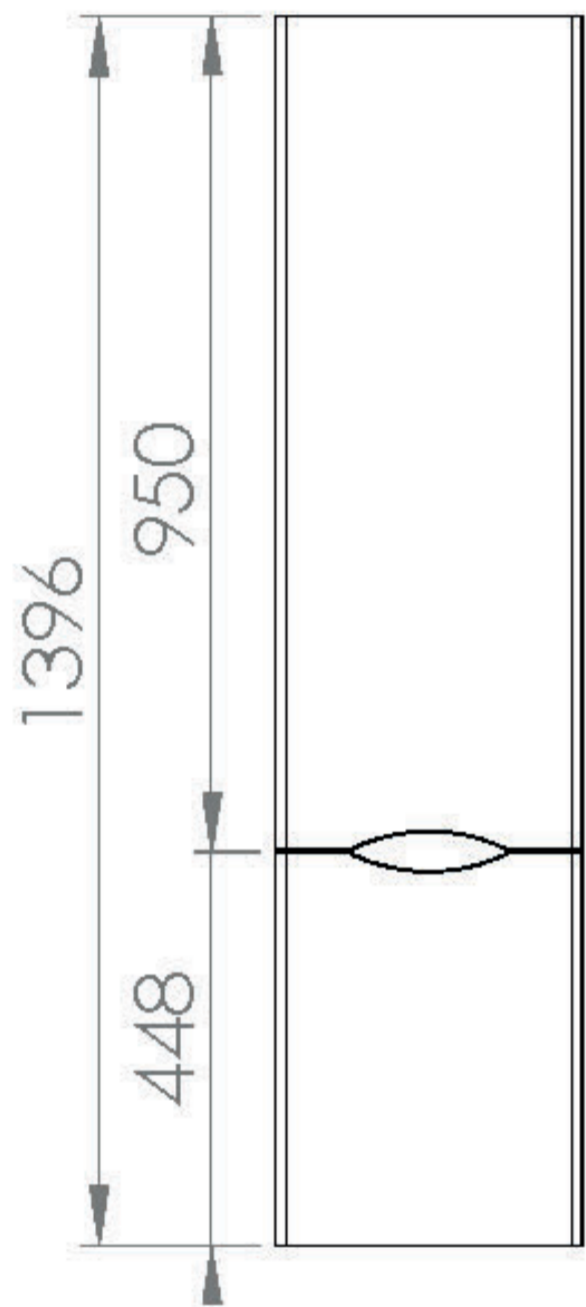

INDIGO 35X140CM SIDE UNIT - GLOSS WHITE

Product Code: 700305

PRODUCT INFORMATION

Finish:	Gloss White
Height:	1396mm
Width:	350mm
Depth:	318mm
Material	MFC, MDF
Weight	26.3kg
Shelf Quantity	1x fixed wooden shelf 3x adjustable wooden shelves
Guarantee	5 years
Configuration	2 Door
Door Type	Soft close
Door Opening	Left hand

DESCRIPTION

INDIGO 1-door side unit gloss white 140 x 35cm - handleless

Dimensions - **350 mm (w) x 320 mm (d) x 1400 mm (h)**

TECHNICAL DRAWING

Image not found or type unknown

Saneux reserves the right to alter the specifications and product range without prior notice. Dimensions are given as a guide only. Dimensions should not be used for surrounding furniture, fixtures and fittings until the product is on site.

<https://saneux.com/products/indigo-35x140cm-side-unit-gloss-white>