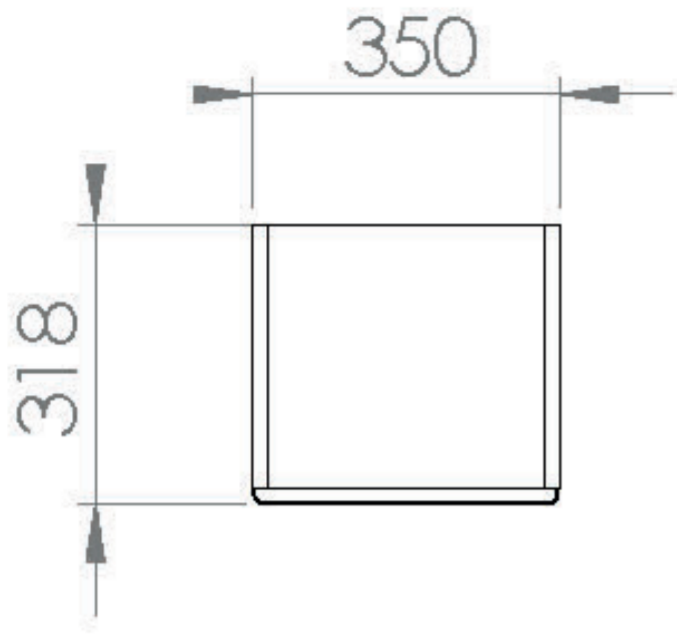

## INDIGO 35X140CM SIDE UNIT - GLOSS WHITE

Product Code: 700305

## PRODUCT INFORMATION

<b>Finish:</b>	Gloss White
<b>Height:</b>	1396mm
<b>Width:</b>	350mm
<b>Depth:</b>	318mm
<b>Material</b>	MFC, MDF
<b>Weight</b>	26.3kg
<b>Shelf Quantity</b>	1x fixed wooden shelf 3x adjustable wooden shelves
<b>Guarantee</b>	5 years
<b>Configuration</b>	2 Door
<b>Door Type</b>	Soft close
<b>Door Opening</b>	Left hand

## DESCRIPTION

INDIGO 1-door side unit gloss white 140 x 35cm - handleless

Dimensions - **350 mm (w) x 320 mm (d) x 1400 mm (h)**

TECHNICAL DRAWING

Image not found or type unknown

Saneux reserves the right to alter the specifications and product range without prior notice. Dimensions are given as a guide only. Dimensions should not be used for surrounding furniture, fixtures and fittings until the product is on site.

<https://saneux.com/products/indigo-35x140cm-side-unit-gloss-white>