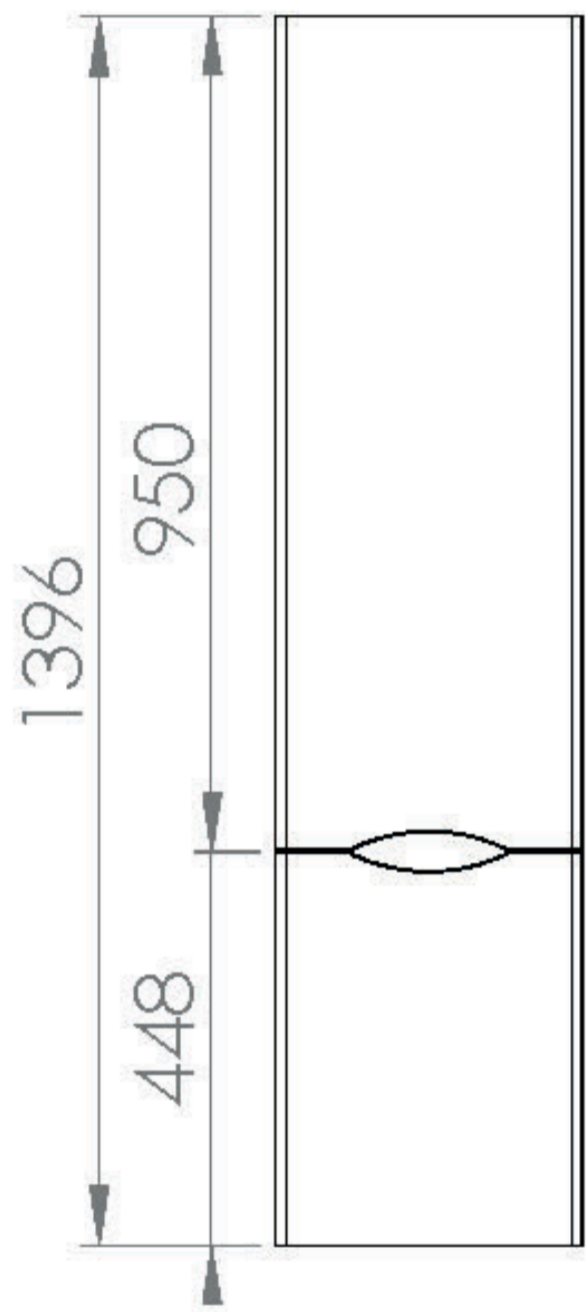

## INDIGO 35X140CM SIDE UNIT - GLOSS WHITE

Product Code: 700305

## PRODUCT INFORMATION

<b>Finish:</b>	Gloss White
<b>Height:</b>	1396mm
<b>Width:</b>	350mm
<b>Depth:</b>	318mm
<b>Material</b>	MFC, MDF
<b>Weight</b>	26.3kg
<b>Shelf Quantity</b>	1x fixed wooden shelf 3x adjustable wooden shelves
<b>Guarantee</b>	5 years
<b>Configuration</b>	2 Door
<b>Door Type</b>	Soft close
<b>Door Opening</b>	Left hand

## DESCRIPTION

INDIGO 1-door side unit gloss white 140 x 35cm - handleless

Dimensions - **350 mm (w) x 320 mm (d) x 1400 mm (h)**

TECHNICAL DRAWING

Image not found or type unknown

Saneux reserves the right to alter the specifications and product range without prior notice. Dimensions are given as a guide only. Dimensions should not be used for surrounding furniture, fixtures and fittings until the product is on site.

<https://saneux.com/products/indigo-35x140cm-side-unit-gloss-white>