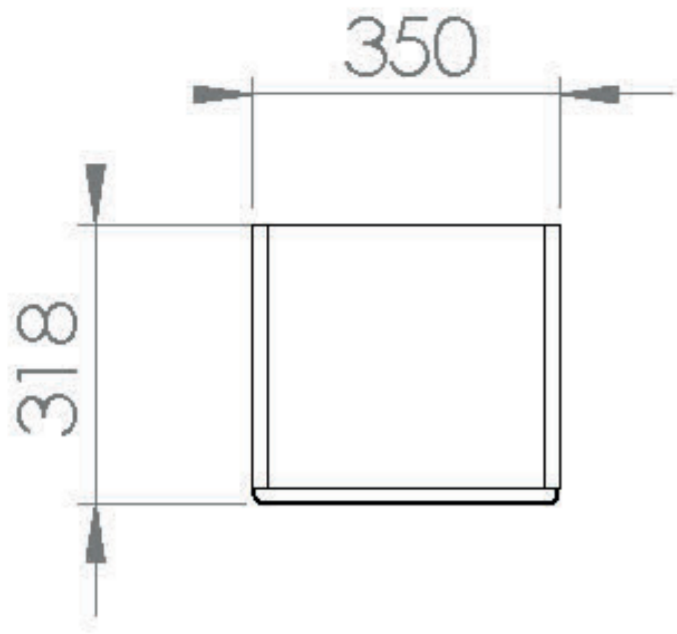

INDIGO 35X140CM SIDE UNIT - GLOSS WHITE

Product Code: 700305

PRODUCT INFORMATION

Finish:	Gloss White
Height:	1396mm
Width:	350mm
Depth:	318mm
Material	MFC, MDF
Weight	26.3kg
Shelf Quantity	1x fixed wooden shelf 3x adjustable wooden shelves
Guarantee	5 years
Configuration	2 Door
Door Type	Soft close
Door Opening	Left hand

DESCRIPTION

INDIGO 1-door side unit gloss white 140 x 35cm - handleless

Dimensions - **350 mm (w) x 320 mm (d) x 1400 mm (h)**

TECHNICAL DRAWING

Image not found or type unknown

Saneux reserves the right to alter the specifications and product range without prior notice. Dimensions are given as a guide only. Dimensions should not be used for surrounding furniture, fixtures and fittings until the product is on site.

<https://saneux.com/products/indigo-35x140cm-side-unit-gloss-white>