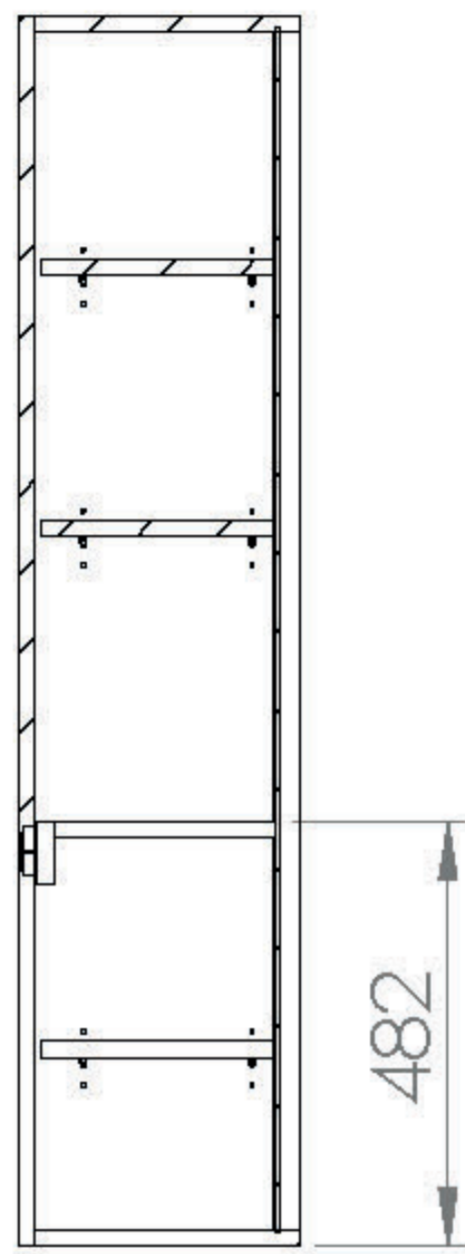

# INDIGO 35X140CM SIDE UNIT - GLOSS WHITE

Product Code: 700305

## PRODUCT INFORMATION

<b>Finish:</b>	Gloss White
<b>Height:</b>	1396mm
<b>Width:</b>	350mm
<b>Depth:</b>	318mm
<b>Material</b>	MFC, MDF
<b>Weight</b>	26.3kg
<b>Shelf Quantity</b>	1x fixed wooden shelf 3x adjustable wooden shelves
<b>Guarantee</b>	5 years
<b>Configuration</b>	2 Door
<b>Door Type</b>	Soft close
<b>Door Opening</b>	Left hand

## DESCRIPTION

INDIGO 1-door side unit gloss white 140 x 35cm - handleless

Dimensions - **350 mm (w) x 320 mm (d) x 1400 mm (h)**

TECHNICAL DRAWING

Image not found or type unknown

Saneux reserves the right to alter the specifications and product range without prior notice. Dimensions are given as a guide only. Dimensions should not be used for surrounding furniture, fixtures and fittings until the product is on site.

<https://saneux.com/products/indigo-35x140cm-side-unit-gloss-white>