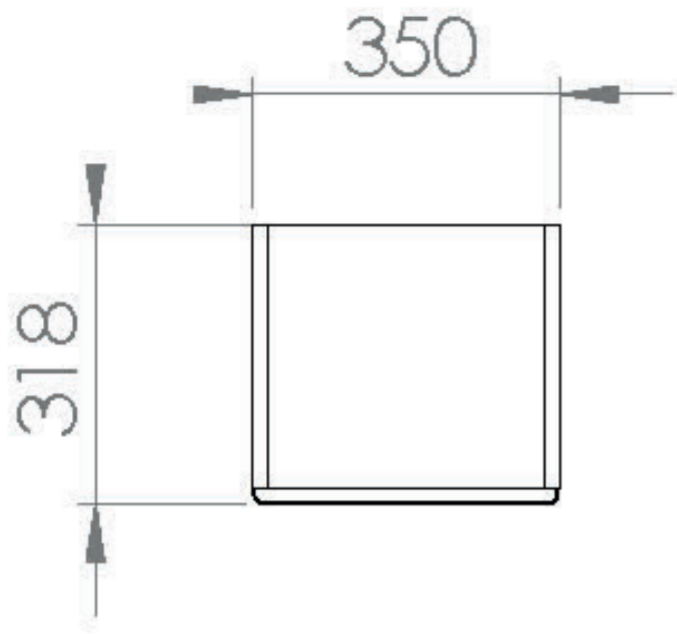

# INDIGO 35X140CM SIDE UNIT - GLOSS WHITE

Product Code: 700305

## PRODUCT INFORMATION

<b>Finish:</b>	Gloss White
<b>Height:</b>	1396mm
<b>Width:</b>	350mm
<b>Depth:</b>	318mm
<b>Material</b>	MFC, MDF
<b>Weight</b>	26.3kg
<b>Shelf Quantity</b>	1x fixed wooden shelf 3x adjustable wooden shelves
<b>Guarantee</b>	5 years
<b>Configuration</b>	2 Door
<b>Door Type</b>	Soft close
<b>Door Opening</b>	Left hand

## DESCRIPTION

INDIGO 1-door side unit gloss white 140 x 35cm - handleless

Dimensions - **350 mm (w) x 320 mm (d) x 1400 mm (h)**

TECHNICAL DRAWING

Image not found or type unknown

Saneux reserves the right to alter the specifications and product range without prior notice. Dimensions are given as a guide only. Dimensions should not be used for surrounding furniture, fixtures and fittings until the product is on site.

<https://saneux.com/products/indigo-35x140cm-side-unit-gloss-white>