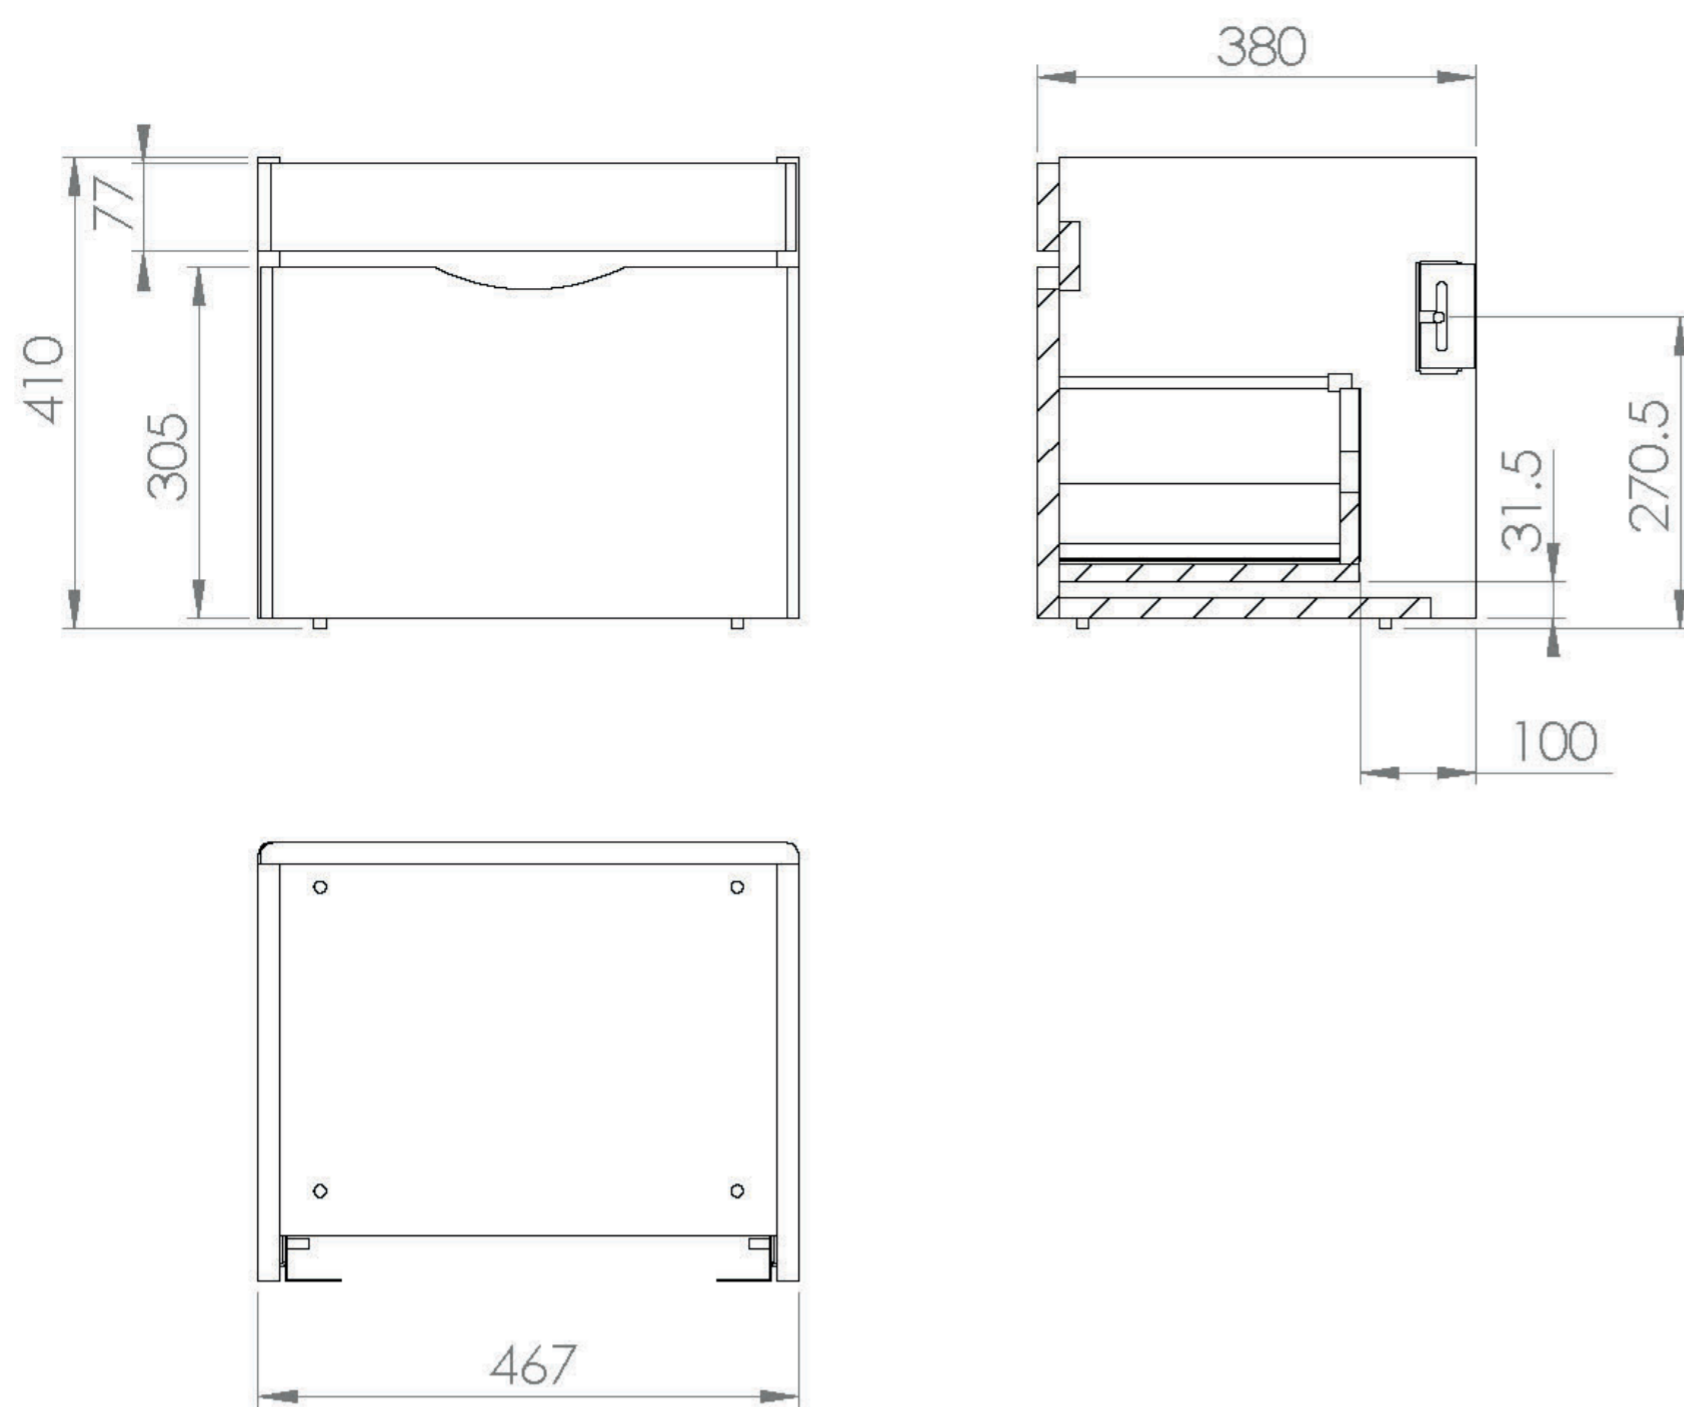

## PRODUCT INFORMATION

<b>Finish:</b>	Gloss White
<b>Height:</b>	410mm
<b>Width:</b>	467mm
<b>Depth:</b>	380mm
<b>Material</b>	MFC, MDF
<b>Weight</b>	12.5kg

**Product Code:** 700110

---

## DESCRIPTION

INDIGO 1 drawer gloss white unit 46 x 36cm - handleless

The INDIGO range of minimalistic yet practical 1&2 drawer units for 50/60/80/100cm washbasins offer tremendous flexibility at a very affordable price - yet with the unparalleled quality that SANEUX is known for.

Dimensions - **466 mm (w) x 360 mm (d) x 400 mm (h)**

---

# TECHNICAL DRAWING

Image not found or type unknown

Saneux reserves the right to alter the specifications and product range without prior notice. Dimensions are given as a guide only. Dimensions should not be used for surrounding furniture, fixtures and fittings until the product is on site.