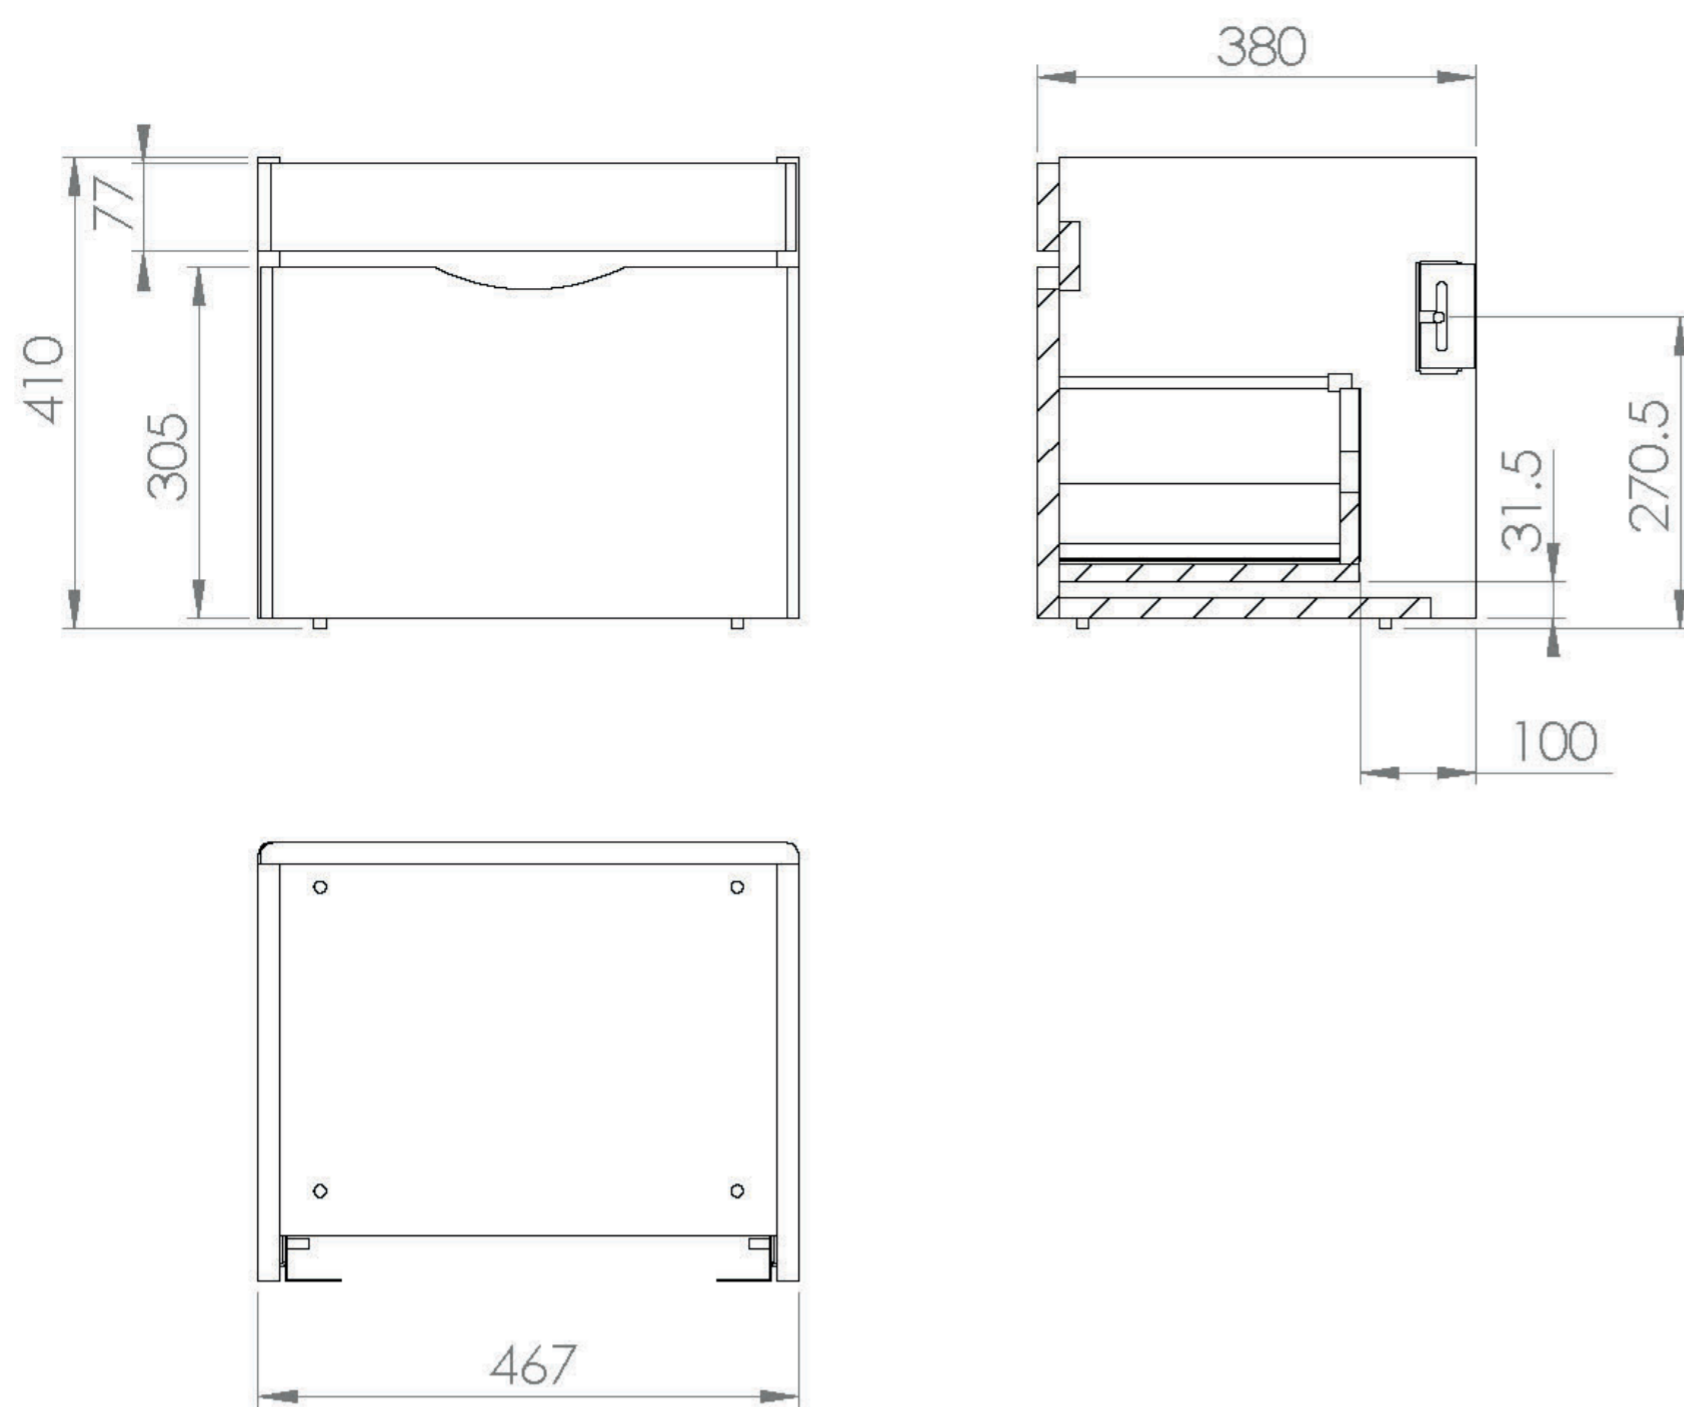

INDIGO 50CM 1 DRAWER WALL MOUNTED UNIT - GLOSS WHITE

PRODUCT INFORMATION

| | |
|-----------------|-------------|
| Finish: | Gloss White |
| Height: | 410mm |
| Width: | 467mm |
| Depth: | 380mm |
| Material | MFC, MDF |
| Weight | 12.5kg |

Product Code: 700110

DESCRIPTION

INDIGO 1 drawer gloss white unit 46 x 36cm - handleless

The INDIGO range of minimalistic yet practical 1&2 drawer units for 50/60/80/100cm washbasins offer tremendous flexibility at a very affordable price - yet with the unparalleled quality that SANEUX is known for.

Dimensions - **466 mm (w) x 360 mm (d) x 400 mm (h)**

TECHNICAL DRAWING

Image not found or type unknown

Saneux reserves the right to alter the specifications and product range without prior notice. Dimensions are given as a guide only. Dimensions should not be used for surrounding furniture, fixtures and fittings until the product is on site.