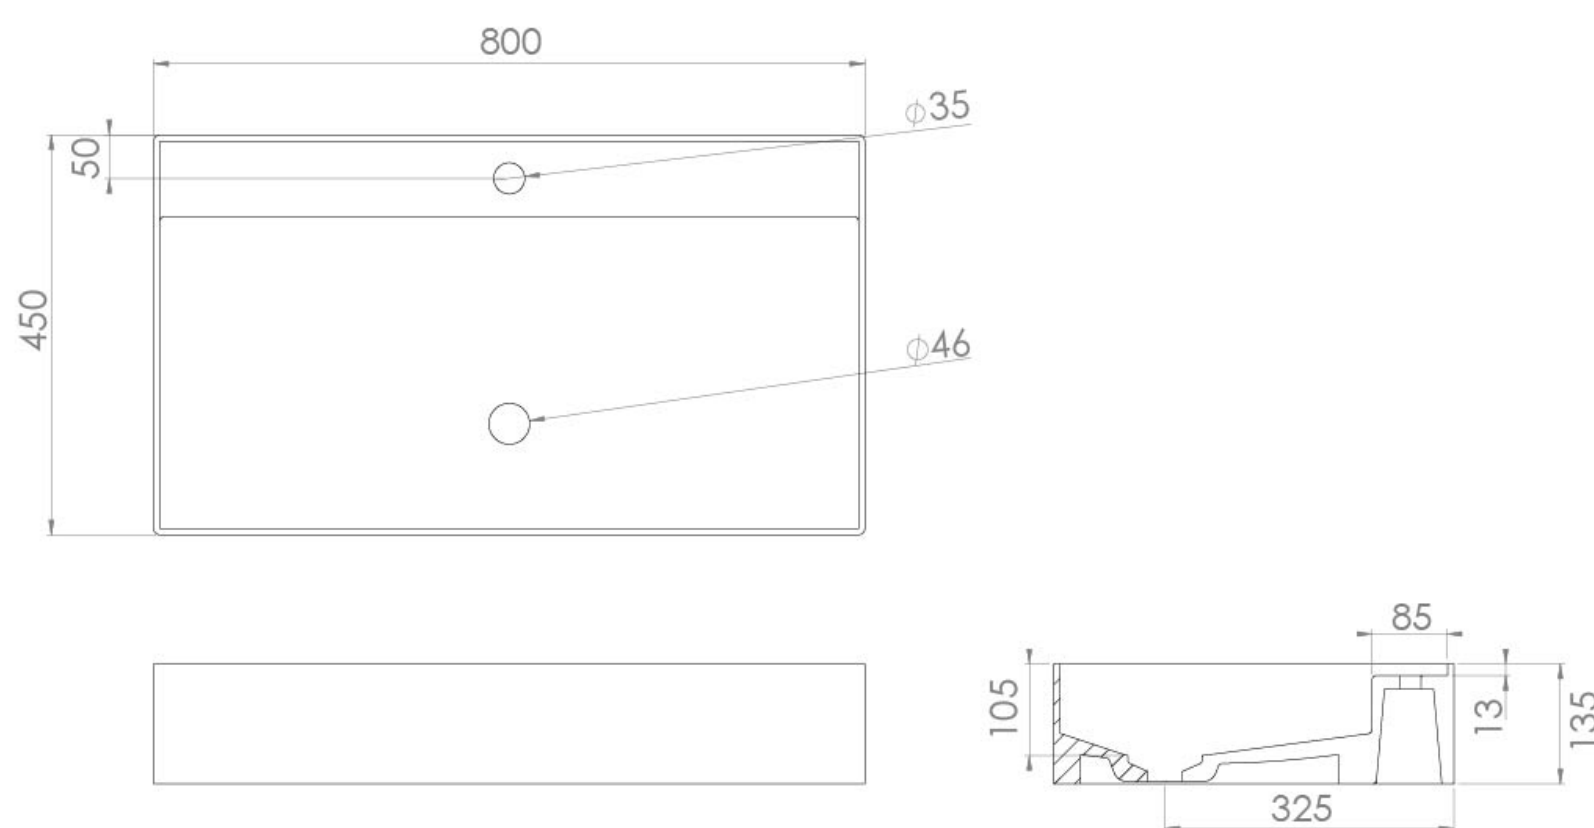

TECHNICAL DRAWING

Saneux reserves the right to alter the specifications and product range without prior notice. Dimensions are given as a guide only. Dimensions should not be used for surrounding furniture, fixtures and fittings until the product is on site.