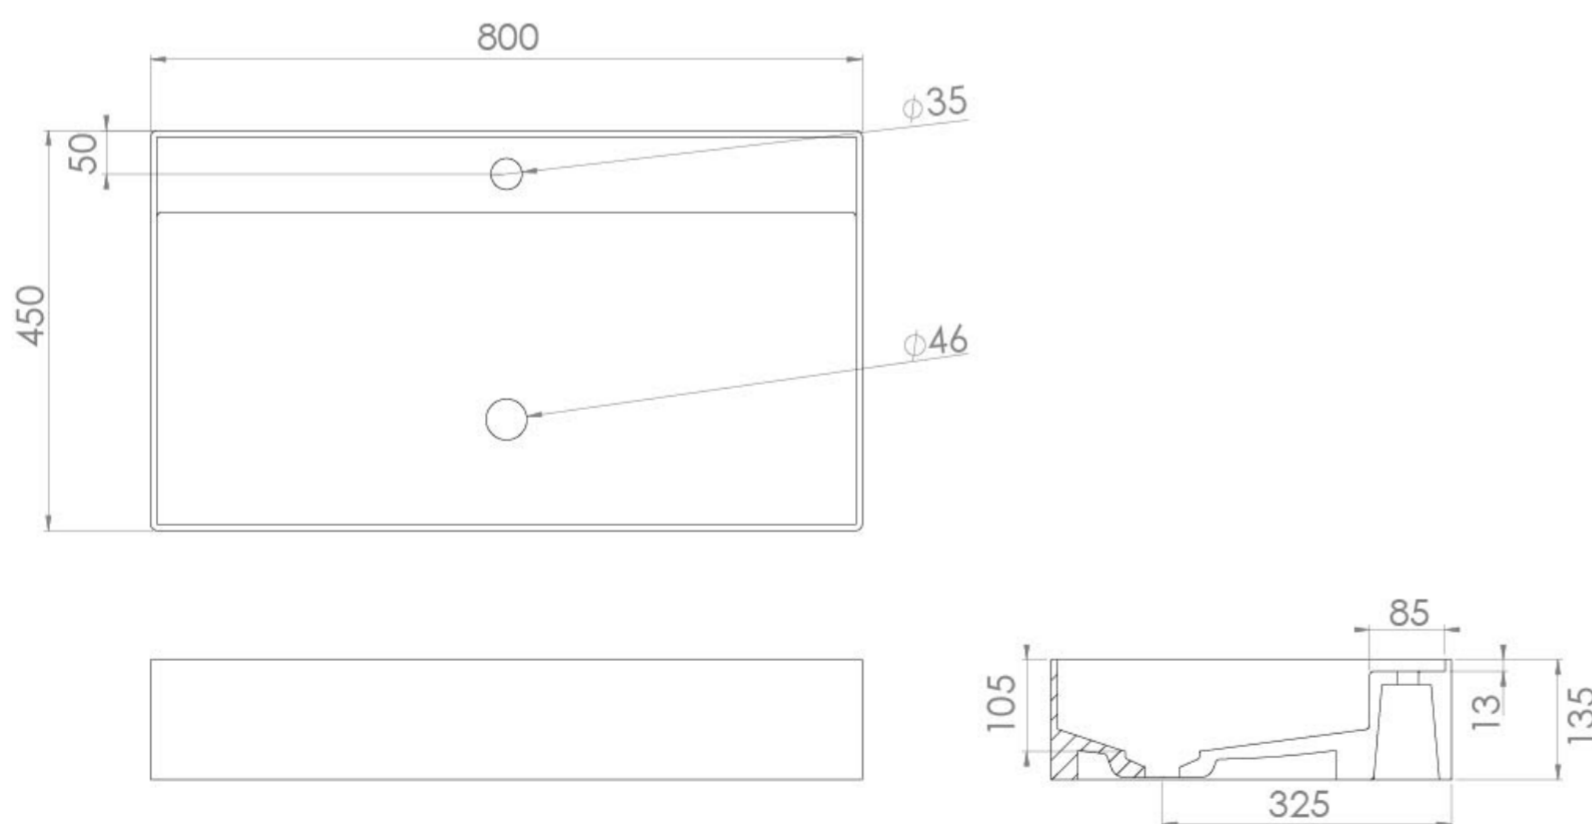

TECHNICAL DRAWING

Saneux reserves the right to alter the specifications and product range without prior notice. Dimensions are given as a guide only. Dimensions should not be used for surrounding furniture, fixtures and fittings until the product is on site.