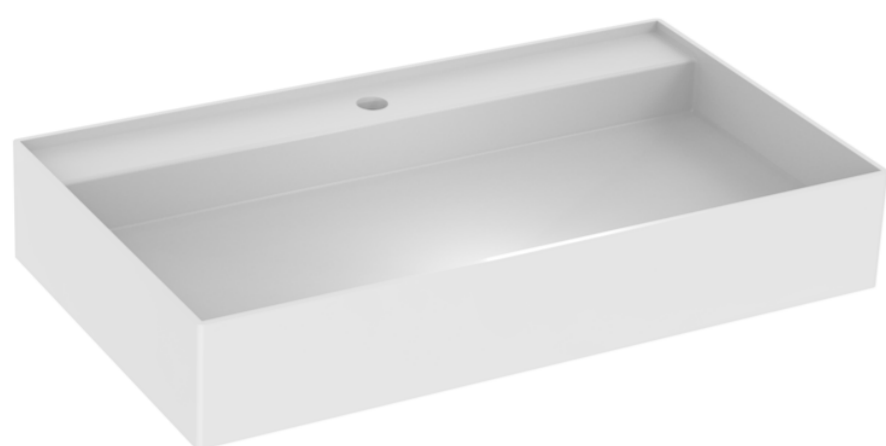

# ICON 80X45CM COUNTERTOP WASHBASIN 1TH - MATTE WHITE

## PRODUCT INFORMATION

<b>Finish:</b>	Matte White
<b>Height:</b>	135mm
<b>Width:</b>	800mm
<b>Depth:</b>	450mm
<b>Material</b>	Ceramic

**Product Code:** 84112.MW

## DESCRIPTION

Our ICON range has expanded to give you the choice of 10 brand new colours. This thin profile, matte white basin will be the perfect statement piece in any bathroom. \*Please note that the coloured ICON basins have a 6-8 week lead time