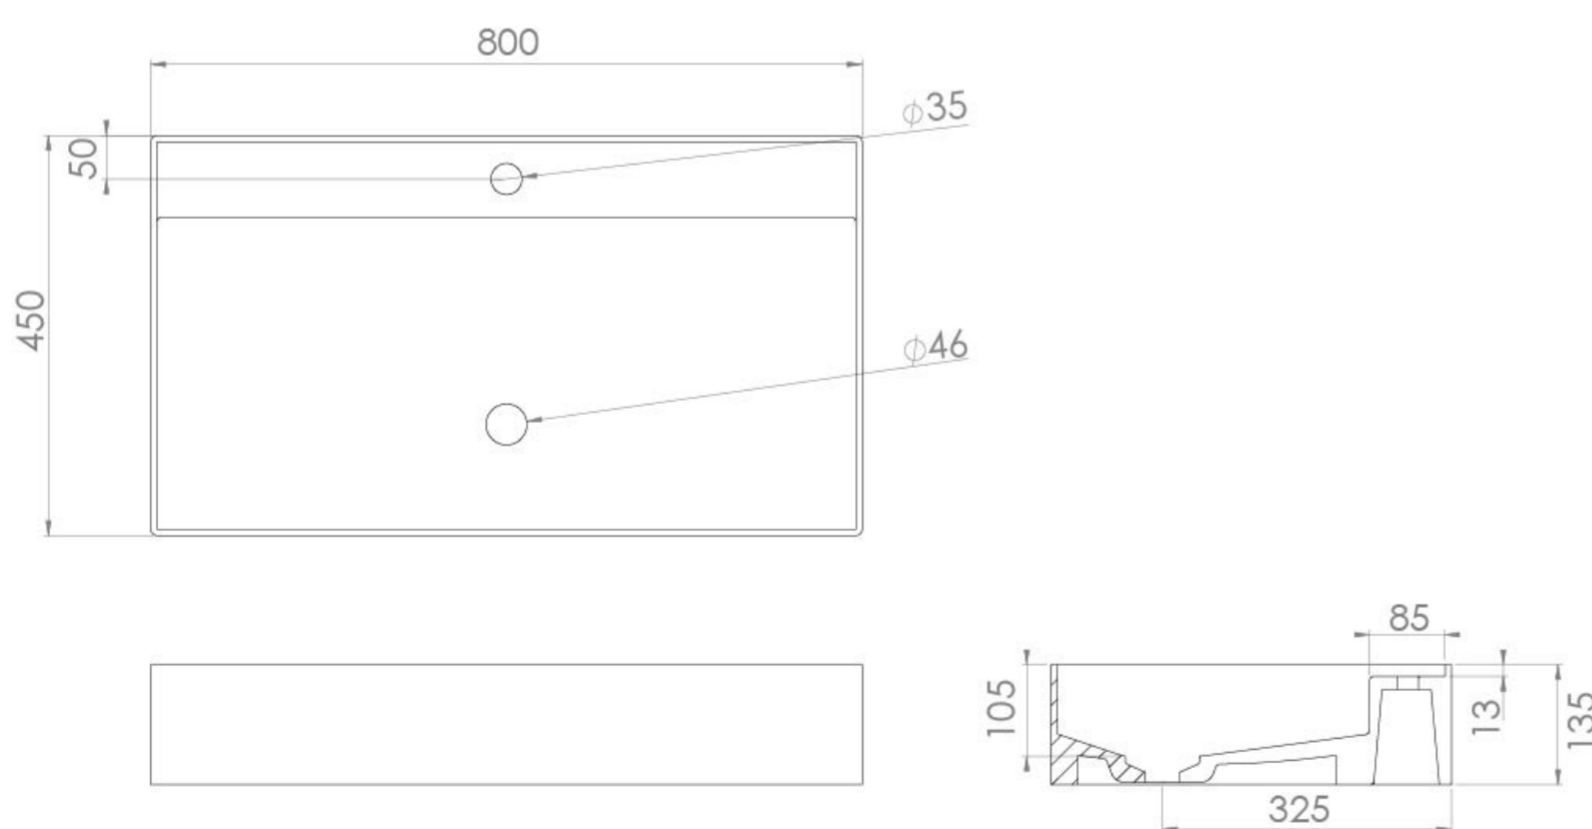

ICON 80X45CM COUNTERTOP WASHBASIN 1TH - MATTE WHITE

PRODUCT INFORMATION

Finish:	Matte White
Height:	135mm
Width:	800mm
Depth:	450mm
Material	Ceramic

Product Code: 84112.MW

DESCRIPTION

Our ICON range has expanded to give you the choice of 10 brand new colours. This thin profile, matte white basin will be the perfect statement piece in any bathroom. *Please note that the coloured ICON basins have a 6-8 week lead time

TECHNICAL DRAWING

Saneux reserves the right to alter the specifications and product range without prior notice. Dimensions are given as a guide only. Dimensions should not be used for surrounding furniture, fixtures and fittings until the product is on site.