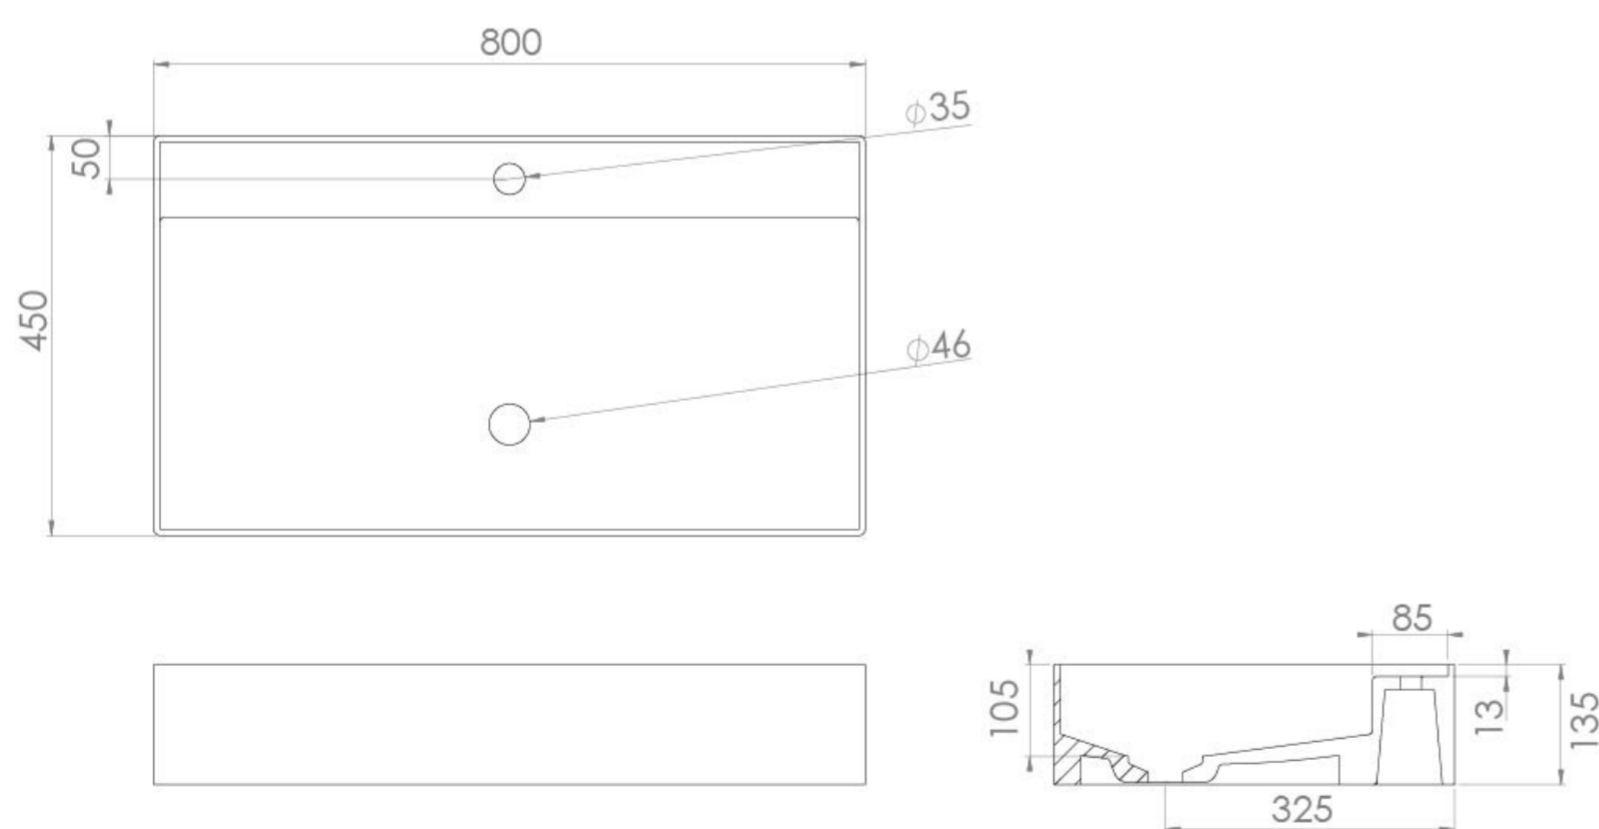

TECHNICAL DRAWING

Saneux reserves the right to alter the specifications and product range without prior notice. Dimensions are given as a guide only. Dimensions should not be used for surrounding furniture, fixtures and fittings until the product is on site.