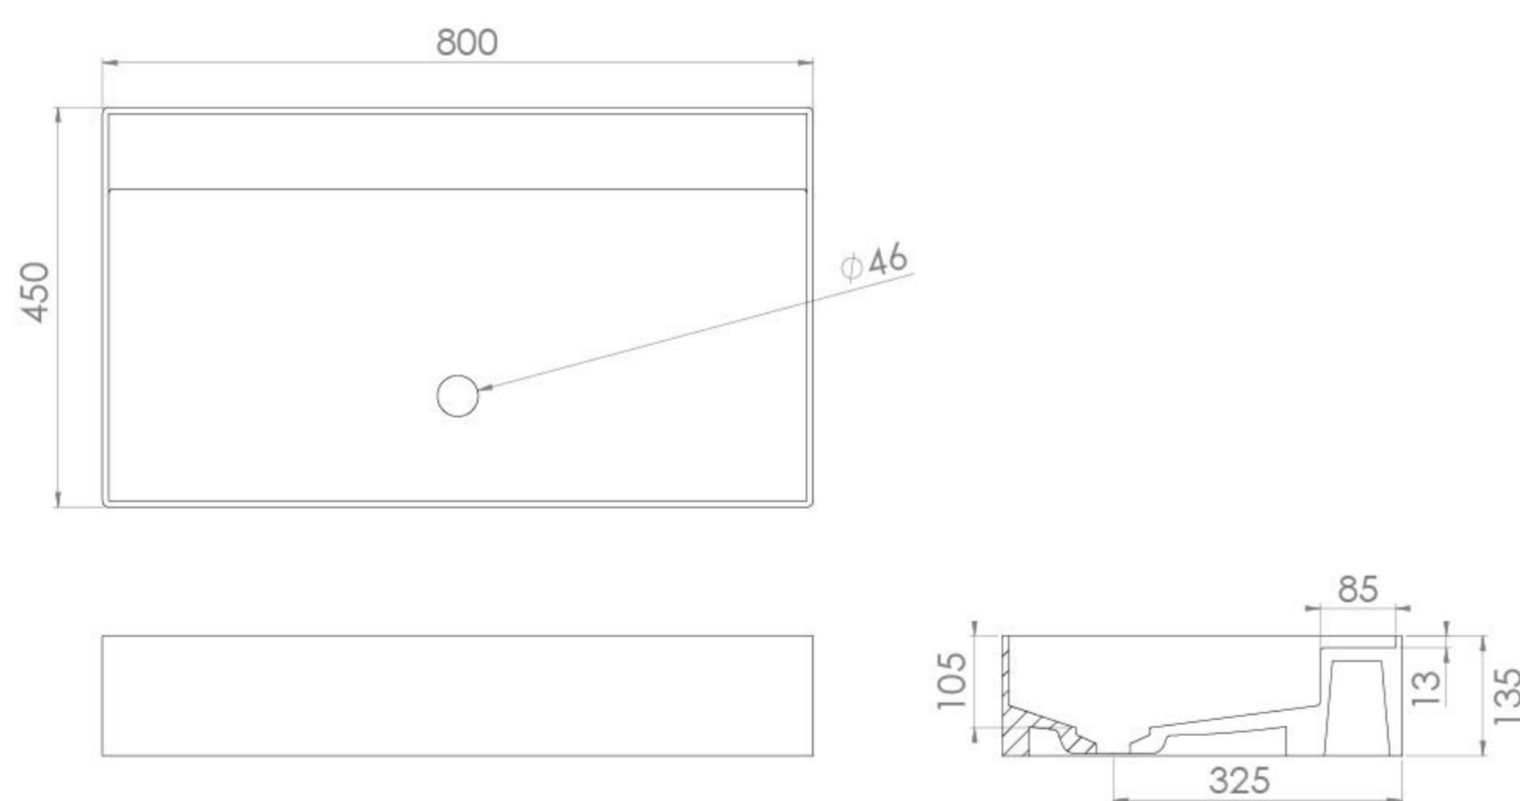

ICON 80X45CM COUNTERTOP WASHBASIN OTH - MATTE BLACK

PRODUCT INFORMATION

Finish:	Matte Black
Height:	135mm
Width:	800mm
Depth:	450mm
Material	Ceramic

Product Code: 84112.0.MB

DESCRIPTION

Our ICON range has expanded to give you the choice of 10 brand new colours. This thin profile, matte black basin will be the perfect statement piece in any bathroom. *Please note that the coloured ICON basins have a 6-8 week lead time

TECHNICAL DRAWING

Saneux reserves the right to alter the specifications and product range without prior notice. Dimensions are given as a guide only. Dimensions should not be used for surrounding furniture, fixtures and fittings until the product is on site.