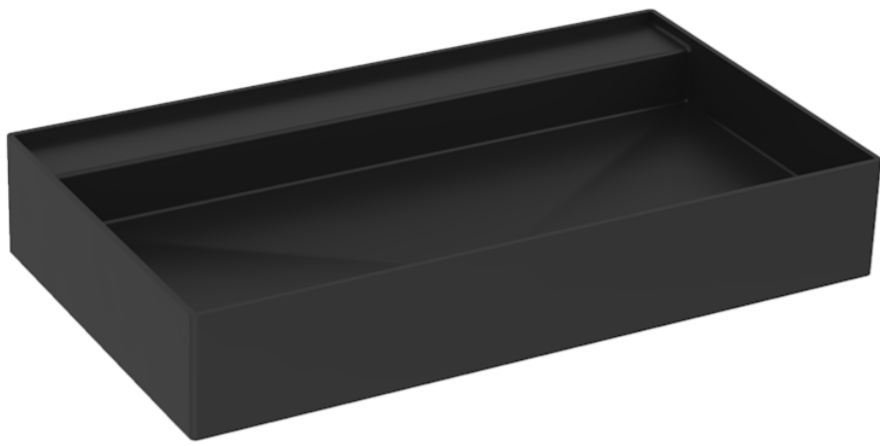

ICON 80X45CM COUNTERTOP WASHBASIN OTH - MATTE BLACK

PRODUCT INFORMATION

Finish:	Matte Black
Height:	135mm
Width:	800mm
Depth:	450mm
Material	Ceramic

Product Code: 84112.0.MB

DESCRIPTION

Our ICON range has expanded to give you the choice of 10 brand new colours. This thin profile, matte black basin will be the perfect statement piece in any bathroom. *Please note that the coloured ICON basins have a 6-8 week lead time