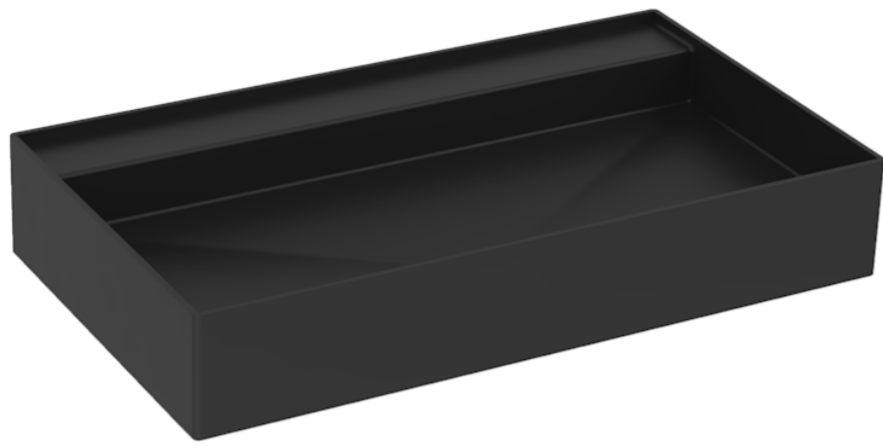

ICON 80X45CM COUNTERTOP WASHBASIN OTH - MATTE BLACK

PRODUCT INFORMATION

Finish:	Matte Black
Height:	135mm
Width:	800mm
Depth:	450mm
Material	Ceramic

Product Code: 84112.0.MB

DESCRIPTION

Our ICON range has expanded to give you the choice of 10 brand new colours. This thin profile, matte black basin will be the perfect statement piece in any bathroom. *Please note that the coloured ICON basins have a 6-8 week lead time