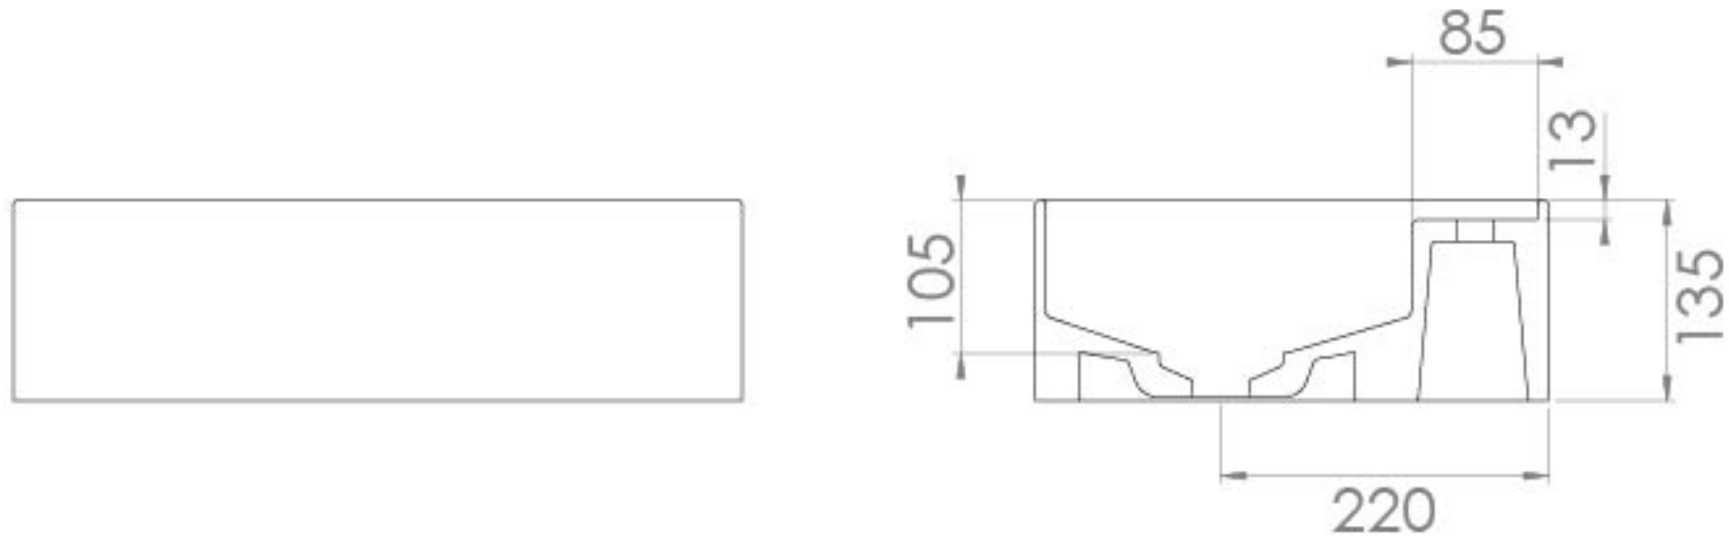

TECHNICAL DRAWING

Saneux reserves the right to alter the specifications and product range without prior notice. Dimensions are given as a guide only. Dimensions should not be used for surrounding furniture, fixtures and fittings until the product is on site.

<https://saneux.com/products/icon-50x35cm-countertop-washbasin-0th-gloss-white>