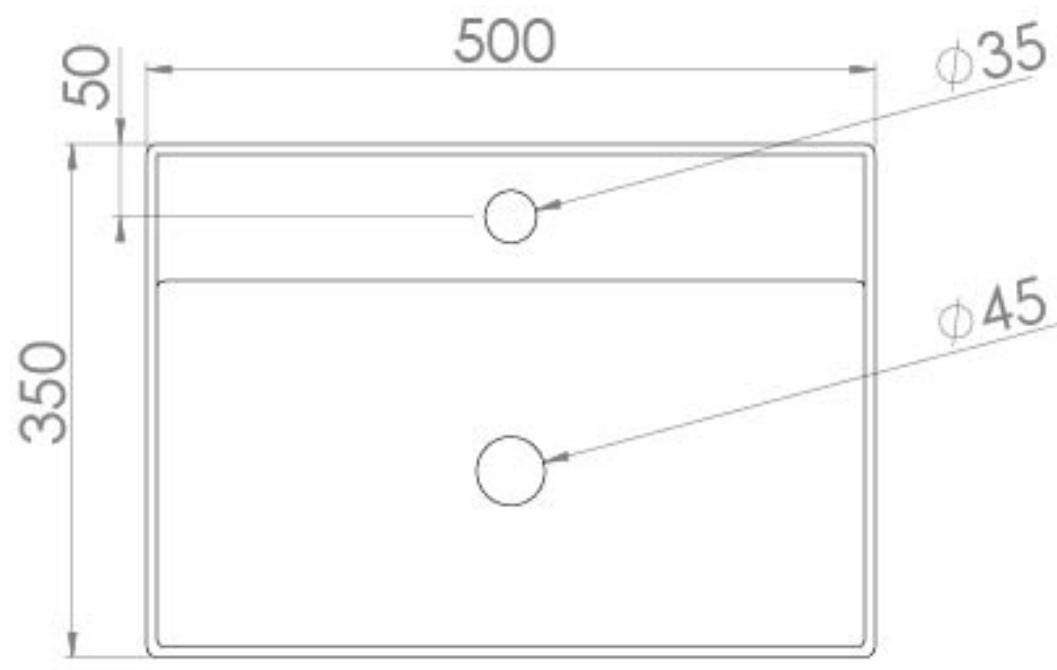

TECHNICAL DRAWING

Saneux reserves the right to alter the specifications and product range without prior notice. Dimensions are given as a guide only. Dimensions should not be used for surrounding furniture, fixtures and fittings until the product is on site.

<https://saneux.com/products/icon-50x35cm-countertop-washbasin-0th-gloss-white>