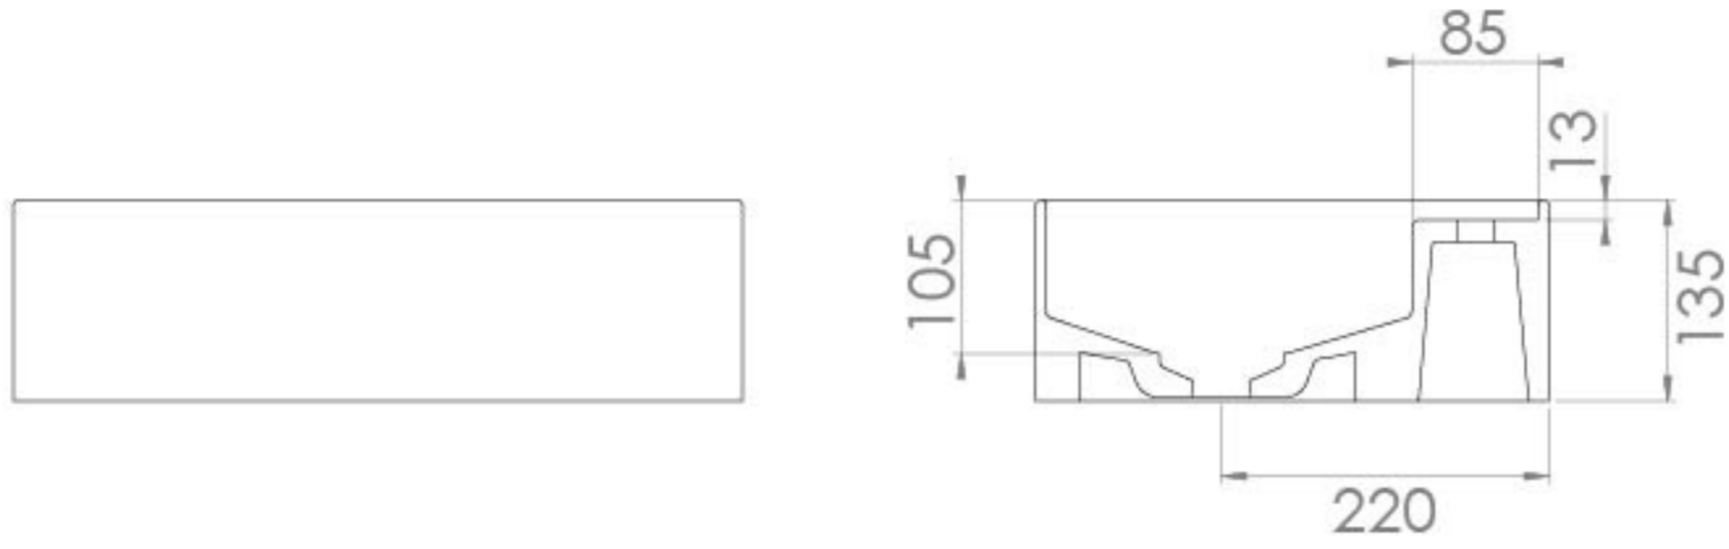

## PRODUCT INFORMATION

<b>Finish:</b>	Gloss White
<b>Height:</b>	120mm
<b>Width:</b>	500mm
<b>Depth:</b>	350mm
<b>Material</b>	Ceramic
<b>Weight</b>	1212kg
<b>Tap Holes</b>	1 Tap Hole
<b>Tap Hole Position</b>	Centre
<b>Recommended Waste Required</b>	Unslotted waste
<b>Furniture Required For Installation?</b>	Yes
<b>Guarantee</b>	Lifetime
<b>Extra Tap Hole Options</b>	N/A

## DESCRIPTION

ICON 50 x 35 washbasin 1 TH

---