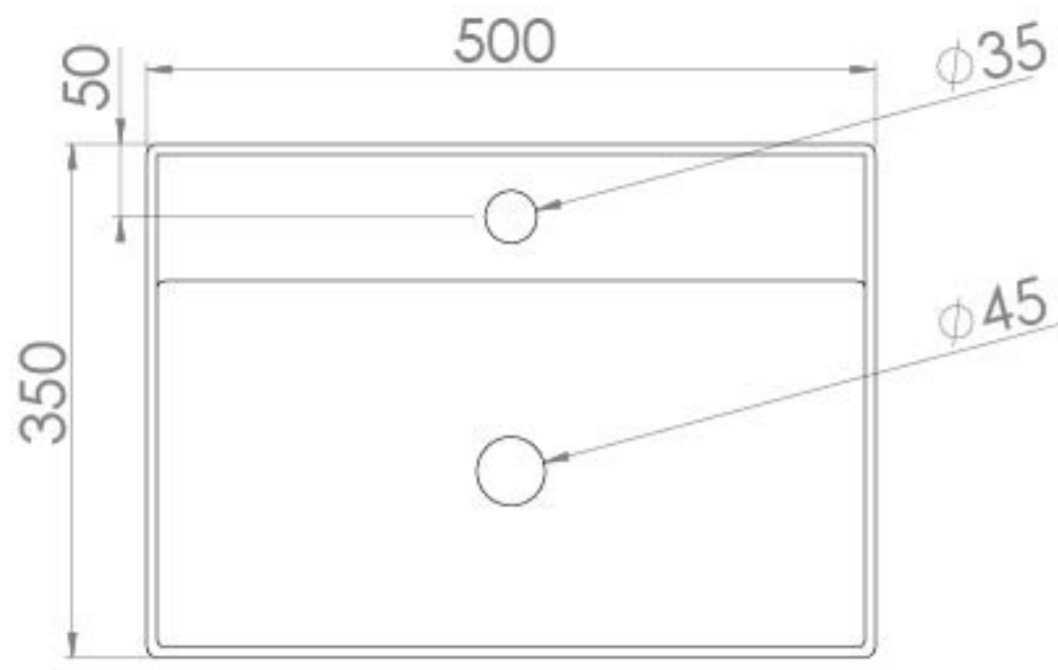

# ICON 50X35CM COUNTERTOP WASHBASIN OTH - GLOSS WHITE

Product Code: 84110

---

## PRODUCT INFORMATION

<b>Finish:</b>	Gloss White
<b>Height:</b>	120mm
<b>Width:</b>	500mm
<b>Depth:</b>	350mm
<b>Material</b>	Ceramic
<b>Weight</b>	1212kg
<b>Tap Holes</b>	1 Tap Hole
<b>Tap Hole Position</b>	Centre
<b>Recommended Waste Required</b>	Unslotted waste
<b>Furniture Required For Installation?</b>	Yes
<b>Guarantee</b>	Lifetime
<b>Extra Tap Hole Options</b>	N/A

## DESCRIPTION

ICON 50 x 35 washbasin 1 TH

---

<https://saneux.com/products/icon-50x35cm-countertop-washbasin-0th-gloss-white>