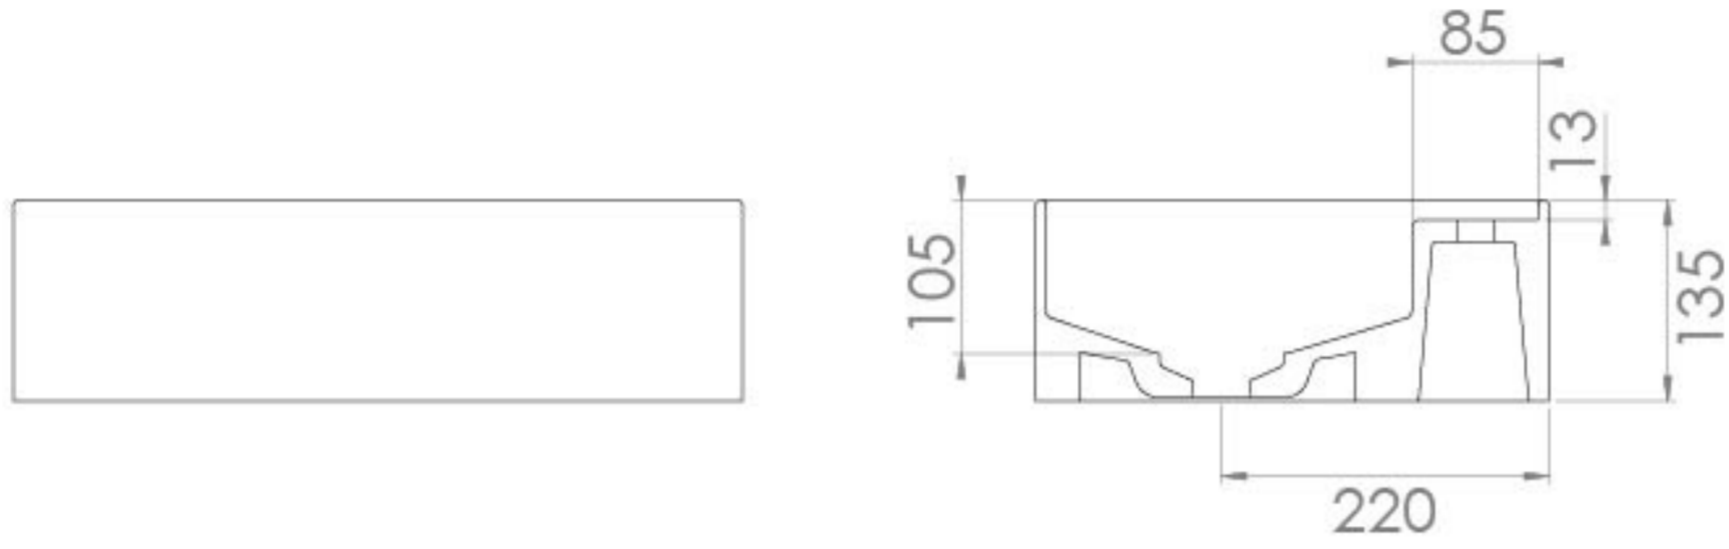

ICON 50X35CM COUNTERTOP WASHBASIN OTH - GLOSS WHITE

Product Code: 84110

PRODUCT INFORMATION

Finish:	Gloss White
Height:	120mm
Width:	500mm
Depth:	350mm
Material	Ceramic
Weight	1212kg
Tap Holes	1 Tap Hole
Tap Hole Position	Centre
Recommended Waste Required	Unslotted waste
Furniture Required For Installation?	Yes
Guarantee	Lifetime
Extra Tap Hole Options	N/A

DESCRIPTION

ICON 50 x 35 washbasin 1 TH

TECHNICAL DRAWING

Saneux reserves the right to alter the specifications and product range without prior notice. Dimensions are given as a guide only. Dimensions should not be used for surrounding furniture, fixtures and fittings until the product is on site.

<https://saneux.com/products/icon-50x35cm-countertop-washbasin-0th-gloss-white>