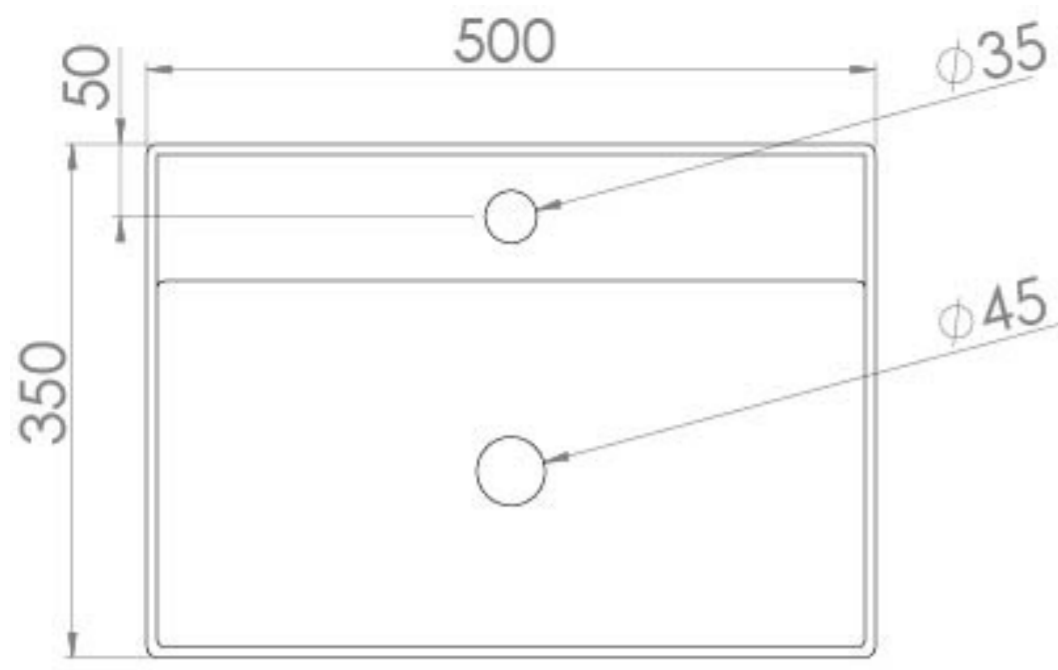

ICON 50X35CM COUNTERTOP WASHBASIN OTH - GLOSS WHITE

Product Code: 84110

PRODUCT INFORMATION

Finish:	Gloss White
Height:	120mm
Width:	500mm
Depth:	350mm
Material	Ceramic
Weight	1212kg
Tap Holes	1 Tap Hole
Tap Hole Position	Centre
Recommended Waste Required	Unslotted waste
Furniture Required For Installation?	Yes
Guarantee	Lifetime
Extra Tap Hole Options	N/A

DESCRIPTION

ICON 50 x 35 washbasin 1 TH

TECHNICAL DRAWING

Saneux reserves the right to alter the specifications and product range without prior notice. Dimensions are given as a guide only. Dimensions should not be used for surrounding furniture, fixtures and fittings until the product is on site.

<https://saneux.com/products/icon-50x35cm-countertop-washbasin-0th-gloss-white>