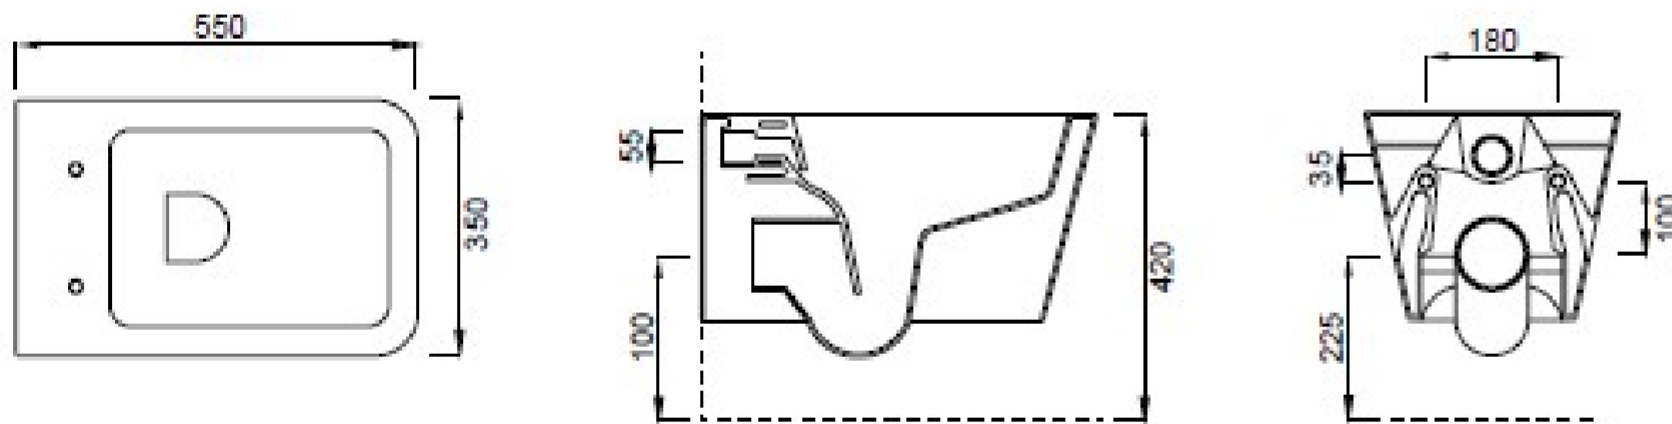

TECHNICAL DRAWING

Saneux reserves the right to alter the specifications and product range without prior notice. Dimensions are given as a guide only. Dimensions should not be used for surrounding furniture, fixtures and fittings until the product is on site.

<https://saneux.com/products/icon-square-wall-hung-wc-pan-rimless-natural-stone>