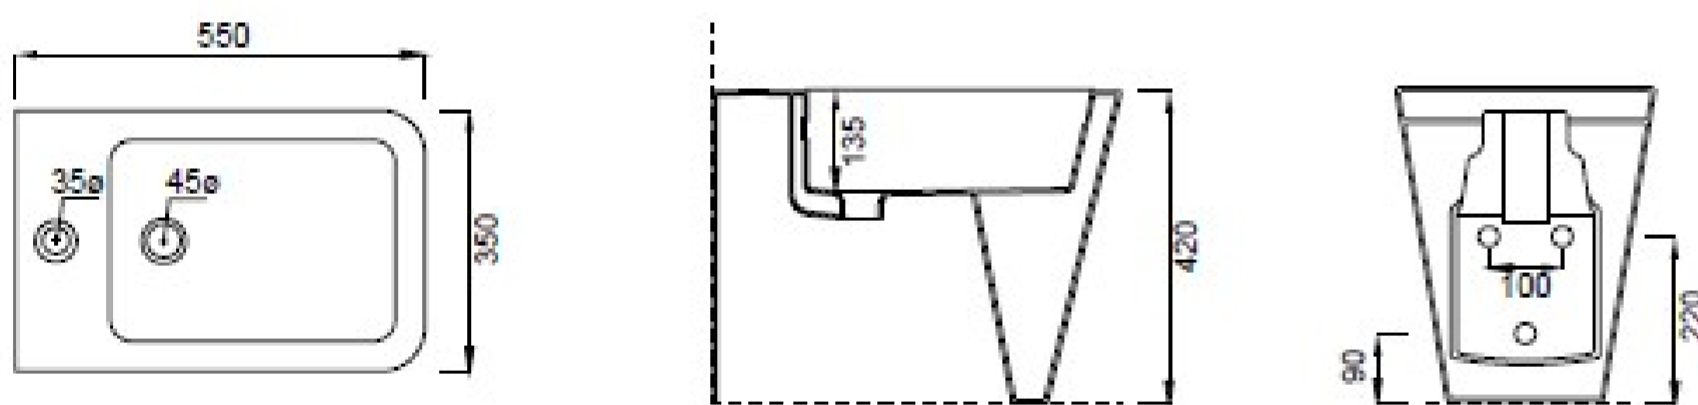

TECHNICAL DRAWING

Saneux reserves the right to alter the specifications and product range without prior notice. Dimensions are given as a guide only. Dimensions should not be used for surrounding furniture, fixtures and fittings until the product is on site.

<https://saneux.com/products/icon-square-back-to-wall-bidet-gloss-white>