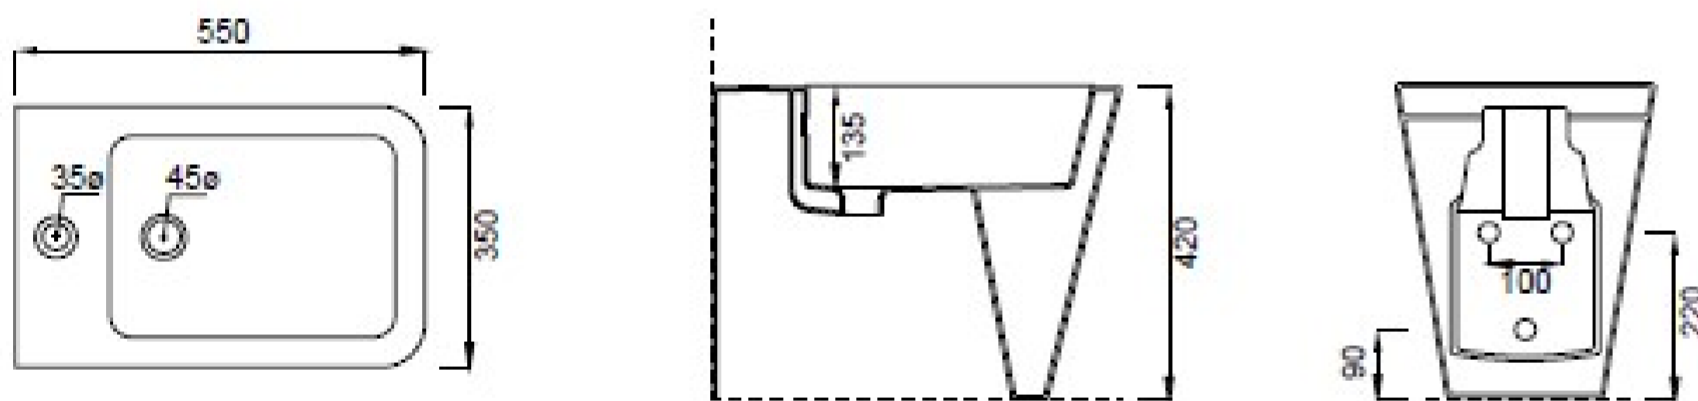

TECHNICAL DRAWING

Saneux reserves the right to alter the specifications and product range without prior notice. Dimensions are given as a guide only. Dimensions should not be used for surrounding furniture, fixtures and fittings until the product is on site.

<https://saneux.com/products/icon-square-back-to-wall-bidet-gloss-white>