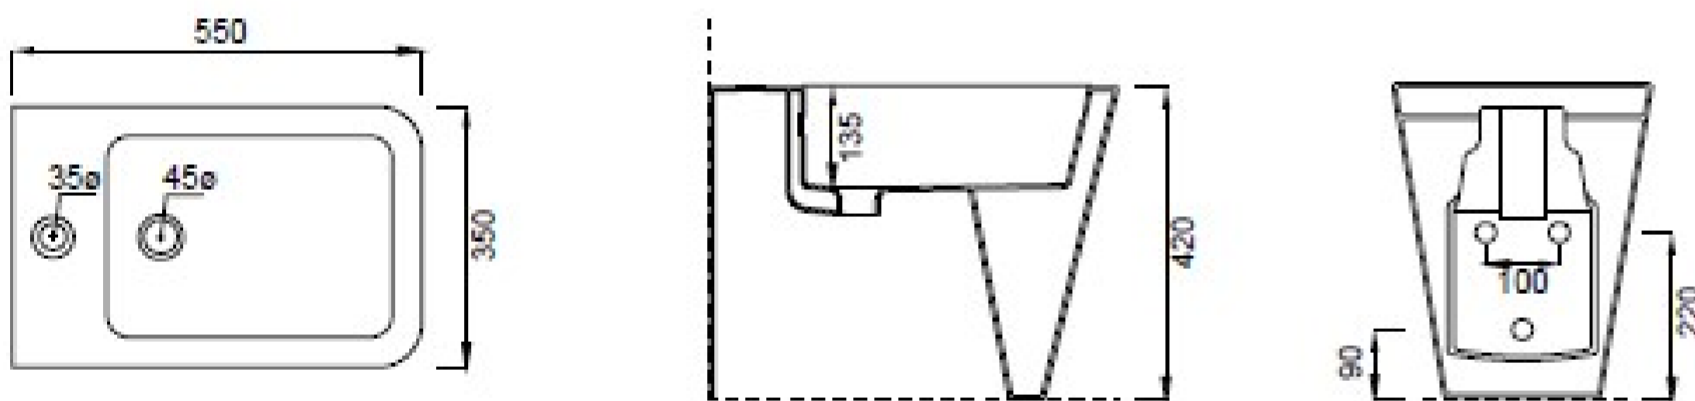

TECHNICAL DRAWING

Saneux reserves the right to alter the specifications and product range without prior notice. Dimensions are given as a guide only. Dimensions should not be used for surrounding furniture, fixtures and fittings until the product is on site.

<https://saneux.com/products/icon-square-back-to-wall-bidet-gloss-white>