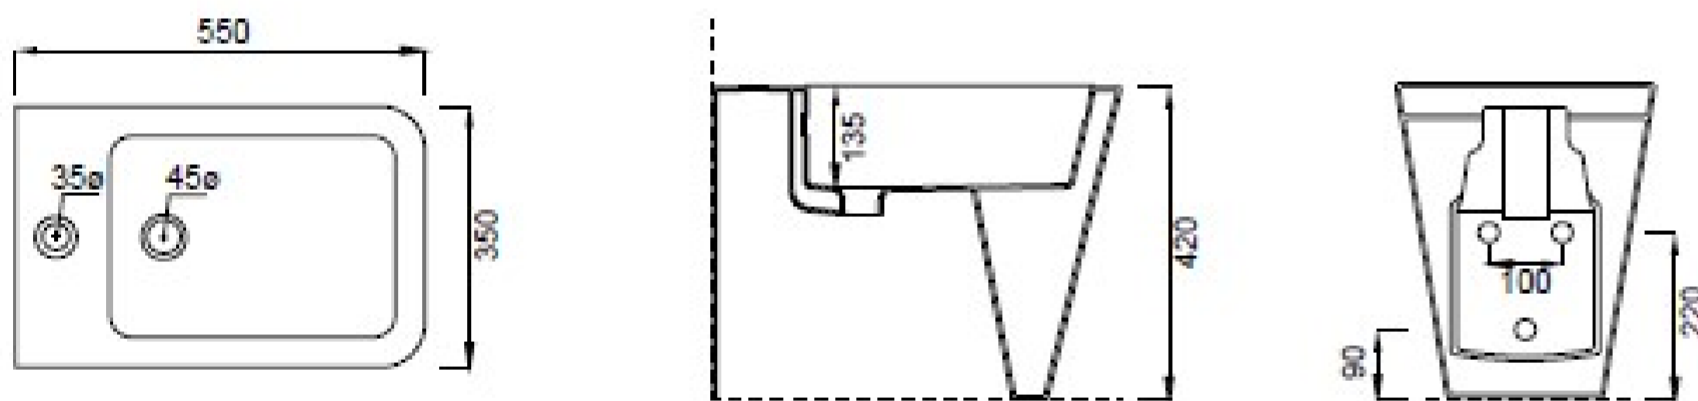

## ICON SQUARE BACK TO WALL BIDET - GLOSS WHITE

Product Code: 83120

## PRODUCT INFORMATION

Finish:	Gloss White
Height:	420mm
Width:	350mm
Depth:	550mm
Material:	Ceramic
Weight:	28kg

## DESCRIPTION

ICON-S Square Bidet