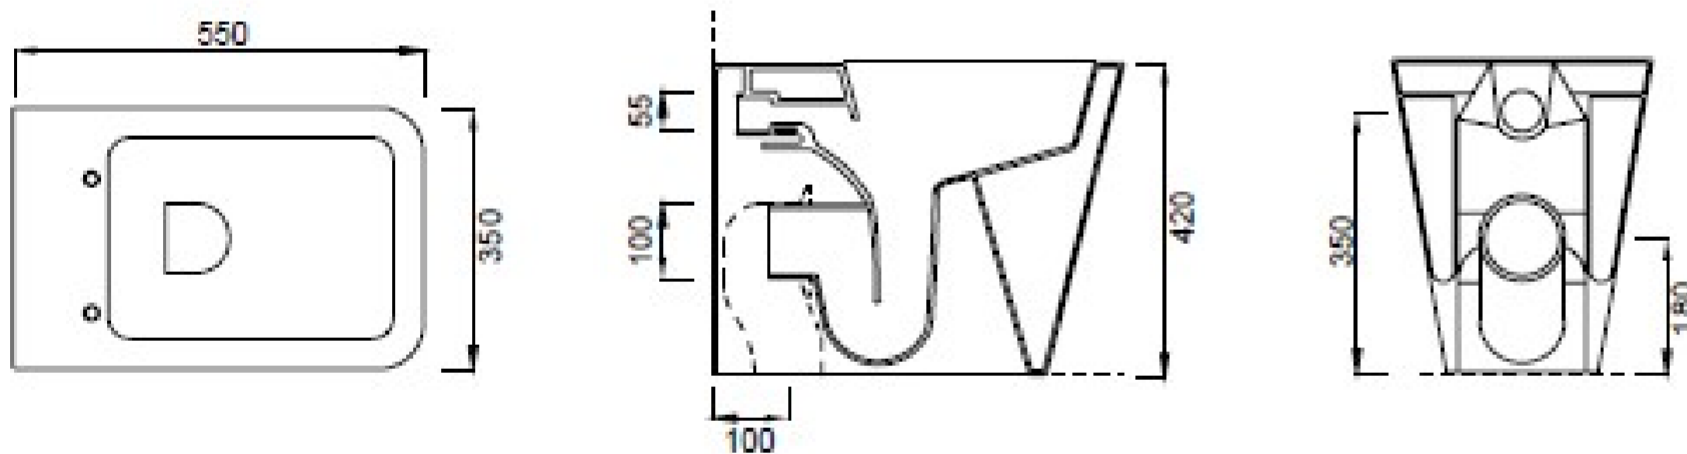

TECHNICAL DRAWING

Saneux reserves the right to alter the specifications and product range without prior notice. Dimensions are given as a guide only. Dimensions should not be used for surrounding furniture, fixtures and fittings until the product is on site.

<https://saneux.com/products/icon-square-back-to-wall-wc-pan-rimless-natural-stone>