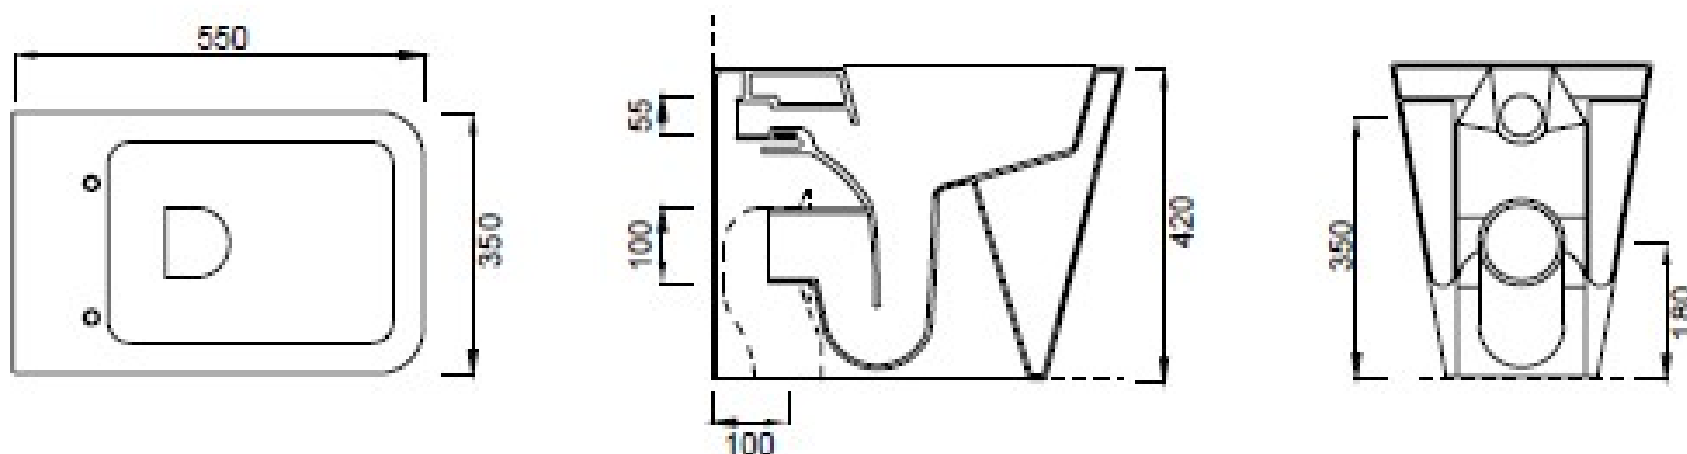

TECHNICAL DRAWING

Saneux reserves the right to alter the specifications and product range without prior notice. Dimensions are given as a guide only. Dimensions should not be used for surrounding furniture, fixtures and fittings until the product is on site.

<https://saneux.com/products/icon-square-back-to-wall-wc-pan-rimless-natural-stone>