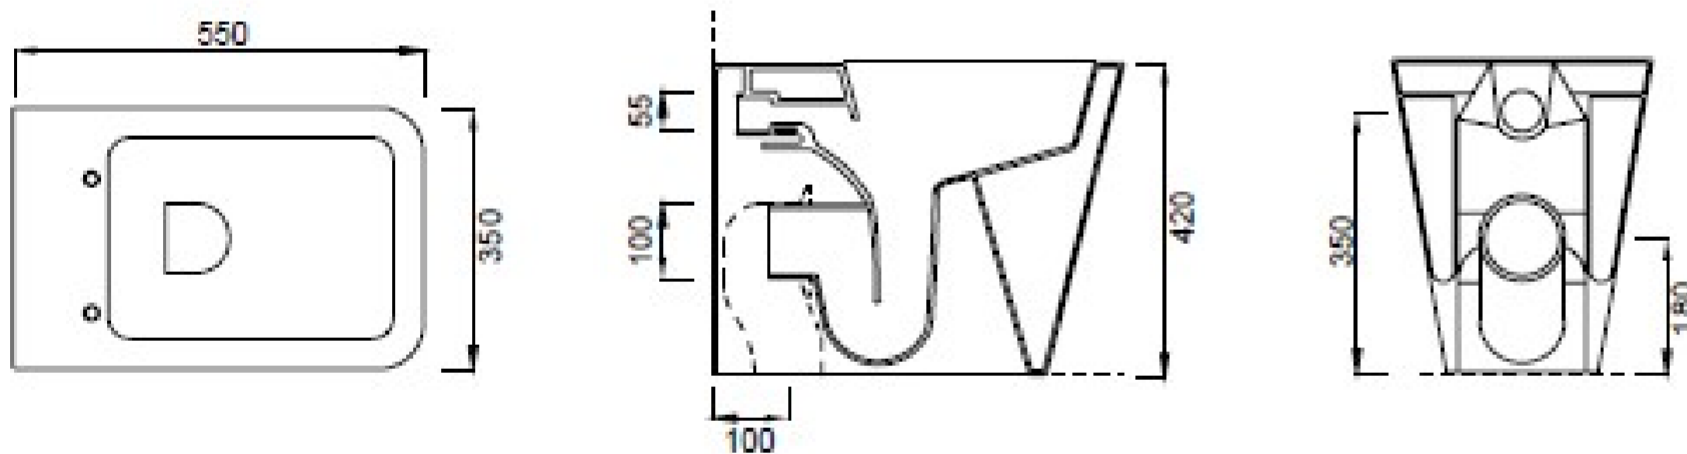

ICON SQUARE BACK TO WALL WC PAN - RIMLESS - NATURAL STONE

Product Code: 83119.NS

PRODUCT INFORMATION

| | |
|-----------------|---------------|
| Finish: | Natural Stone |
| Height: | 420mm |
| Width: | 350mm |
| Depth: | 550mm |
| Material | Ceramic |

DESCRIPTION

Our ICON range of WCs has expanded to give you the choice of 5 brand new colours. Opt for the natural stone finish which will perfectly accompany our basins in the same finish. *Please note that the coloured ICON basins have a 6-8 week lead time