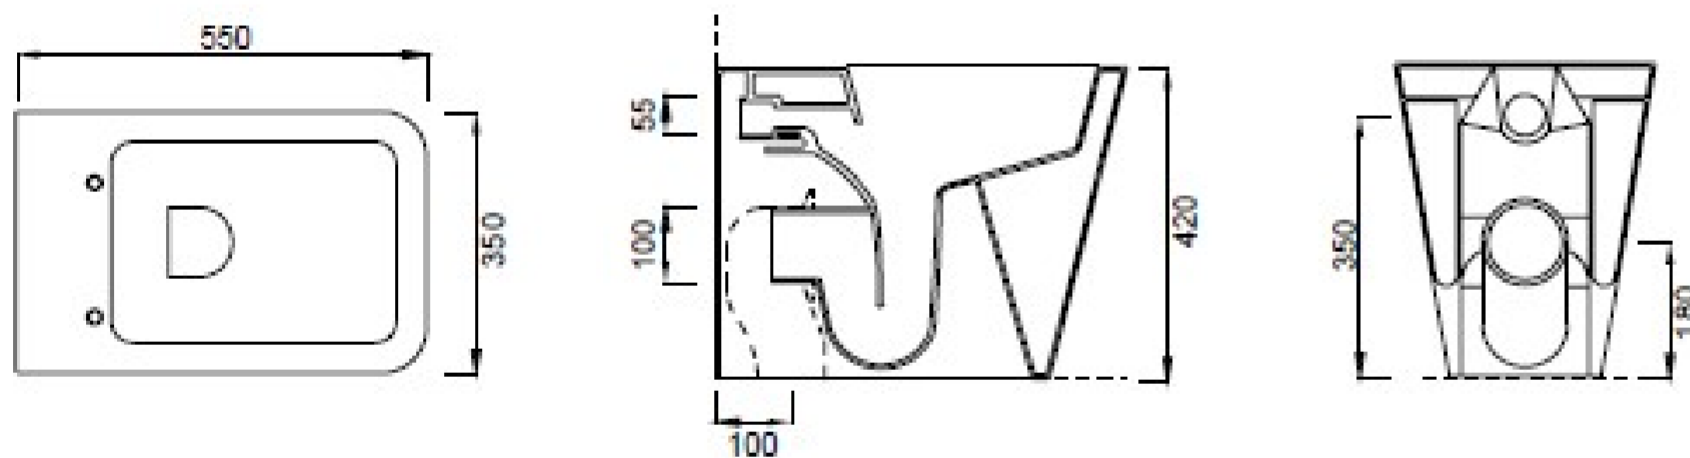

TECHNICAL DRAWING

Saneux reserves the right to alter the specifications and product range without prior notice. Dimensions are given as a guide only. Dimensions should not be used for surrounding furniture, fixtures and fittings until the product is on site.

<https://saneux.com/products/icon-square-back-to-wall-wc-pan-rimless-graphite>