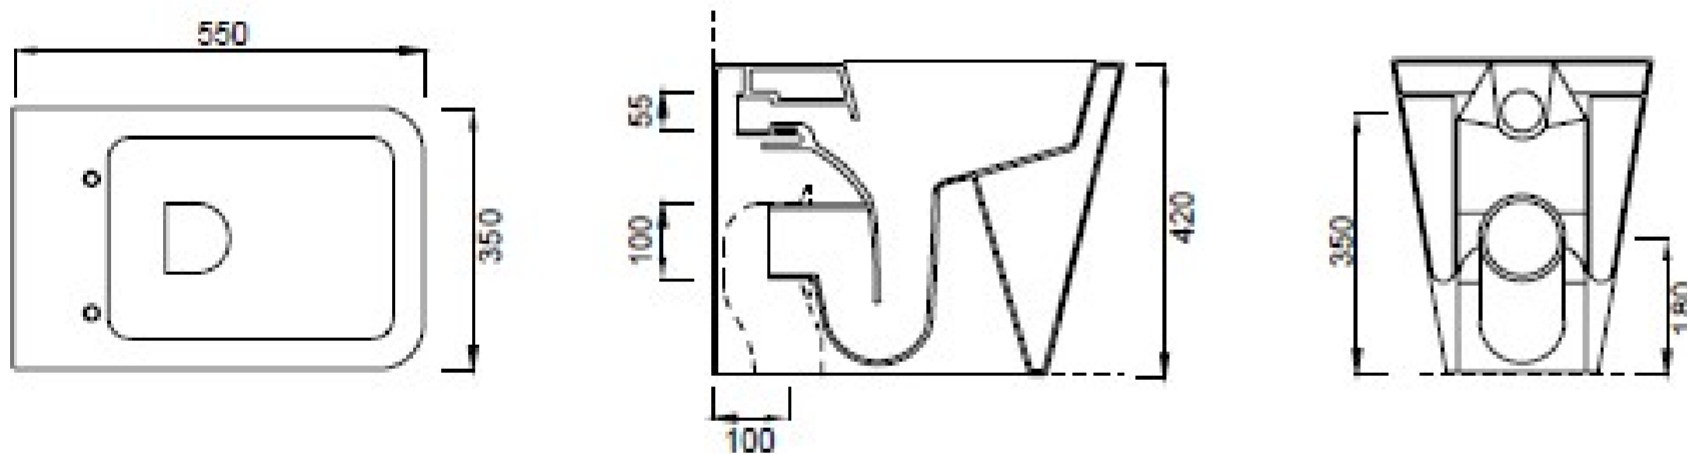

TECHNICAL DRAWING

Saneux reserves the right to alter the specifications and product range without prior notice. Dimensions are given as a guide only. Dimensions should not be used for surrounding furniture, fixtures and fittings until the product is on site.

<https://saneux.com/products/icon-square-back-to-wall-wc-pan-rimless-graphite>