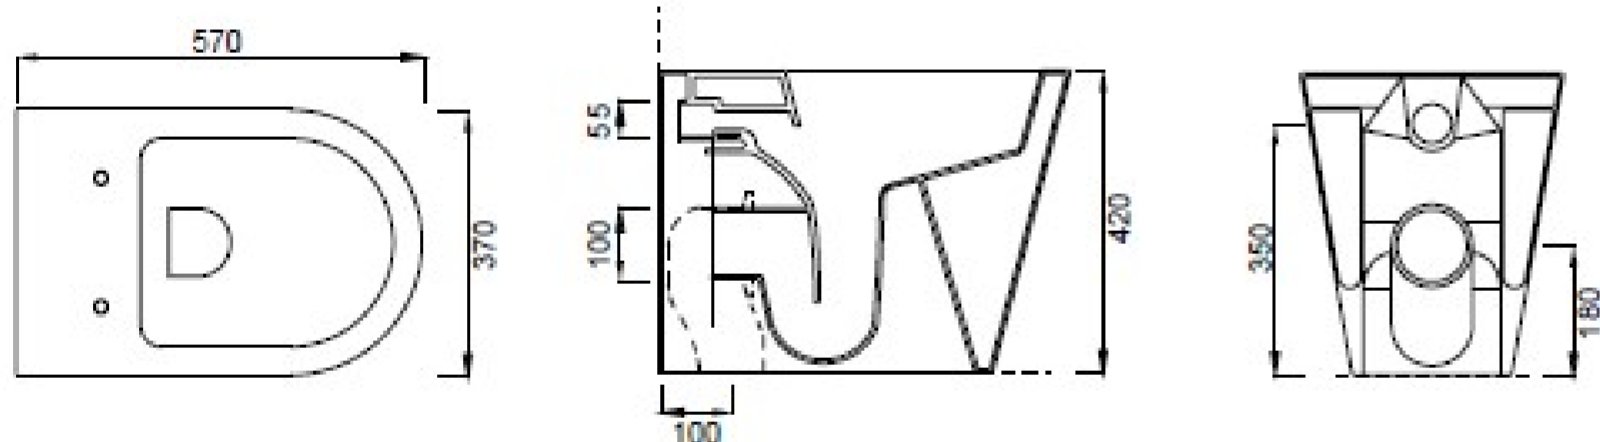

ICON ROUND BACK TO WALL WC PAN - RIMLESS - NATURAL STONE

Product Code: 83115.NS

PRODUCT INFORMATION

Finish:	Natural Stone
Height:	420mm
Width:	370mm
Depth:	570mm
Material	Ceramic

DESCRIPTION

Our ICON range of WCs has expanded to give you the choice of 5 brand new colours. Opt for the natural stone finish which will perfectly accompany our basins in the same finish. *Please note that the coloured ICON basins have a 6-8 week lead time

TECHNICAL DRAWING

Saneux reserves the right to alter the specifications and product range without prior notice. Dimensions are given as a guide only. Dimensions should not be used for surrounding furniture, fixtures and fittings until the product is on site.

<https://saneux.com/products/icon-round-back-to-wall-wc-pan-rimless-natural-stone>