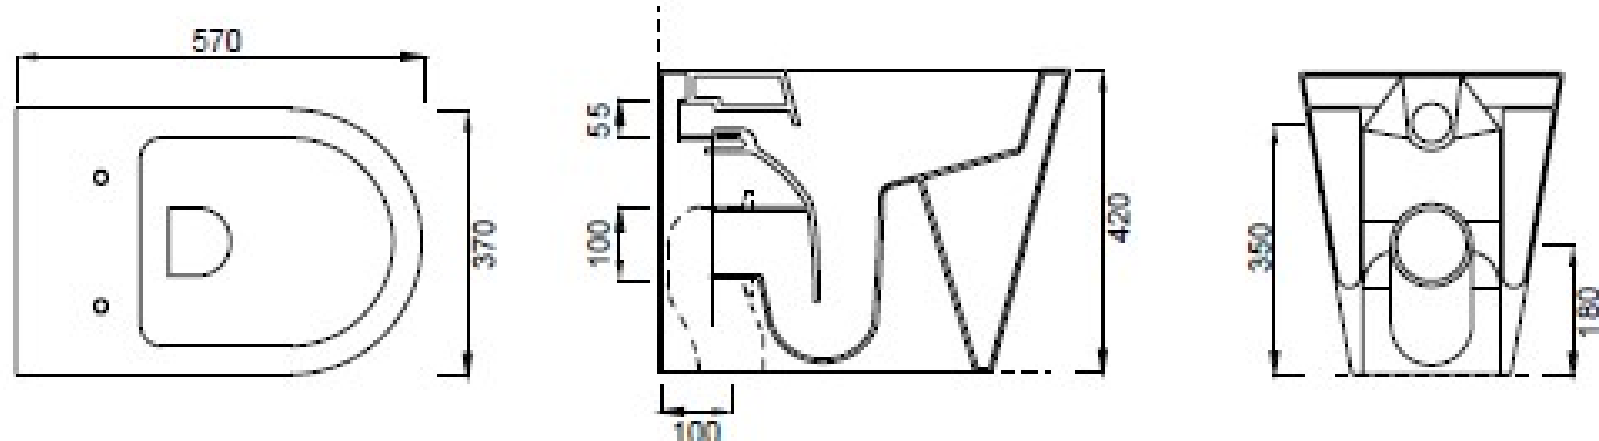

ICON ROUND BACK TO WALL WC PAN - RIMLESS - NATURAL STONE

Product Code: 83115.NS

PRODUCT INFORMATION

Finish:	Natural Stone
Height:	420mm
Width:	370mm
Depth:	570mm
Material	Ceramic

DESCRIPTION

Our ICON range of WCs has expanded to give you the choice of 5 brand new colours. Opt for the natural stone finish which will perfectly accompany our basins in the same finish. *Please note that the coloured ICON basins have a 6-8 week lead time

TECHNICAL DRAWING

Saneux reserves the right to alter the specifications and product range without prior notice. Dimensions are given as a guide only. Dimensions should not be used for surrounding furniture, fixtures and fittings until the product is on site.

<https://saneux.com/products/icon-round-back-to-wall-wc-pan-rimless-natural-stone>