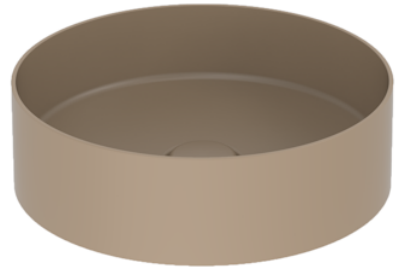

# ICON 40CM CIRCLE COUNTERTOP WASHBASIN - SANDSTONE

---

## PRODUCT INFORMATION

<b>Finish:</b>	Sandstone
<b>Height:</b>	120mm
<b>Width:</b>	405mm
<b>Depth:</b>	405mm
<b>Material</b>	Ceramic

**Product Code:** 83114.SS

---

## DESCRIPTION

Our ICON range has expanded to give you the choice of 10 brand new colours. This thin profile, sandstone basin will be the perfect statement piece in any bathroom. \*Please note that the coloured ICON basins have a 6-8 week lead time