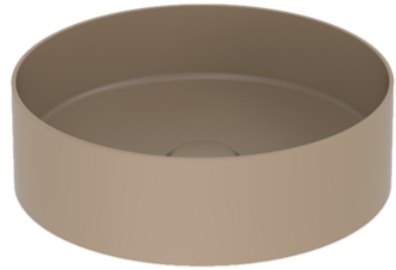

# ICON 40CM CIRCLE COUNTERTOP WASHBASIN - SANDSTONE

---

## PRODUCT INFORMATION

<b>Finish:</b>	Sandstone
<b>Height:</b>	120mm
<b>Width:</b>	405mm
<b>Depth:</b>	405mm
<b>Material</b>	Ceramic

**Product Code:** 83114.SS

---

## DESCRIPTION

Our ICON range has expanded to give you the choice of 10 brand new colours. This thin profile, sandstone basin will be the perfect statement piece in any bathroom. \*Please note that the coloured ICON basins have a 6-8 week lead time