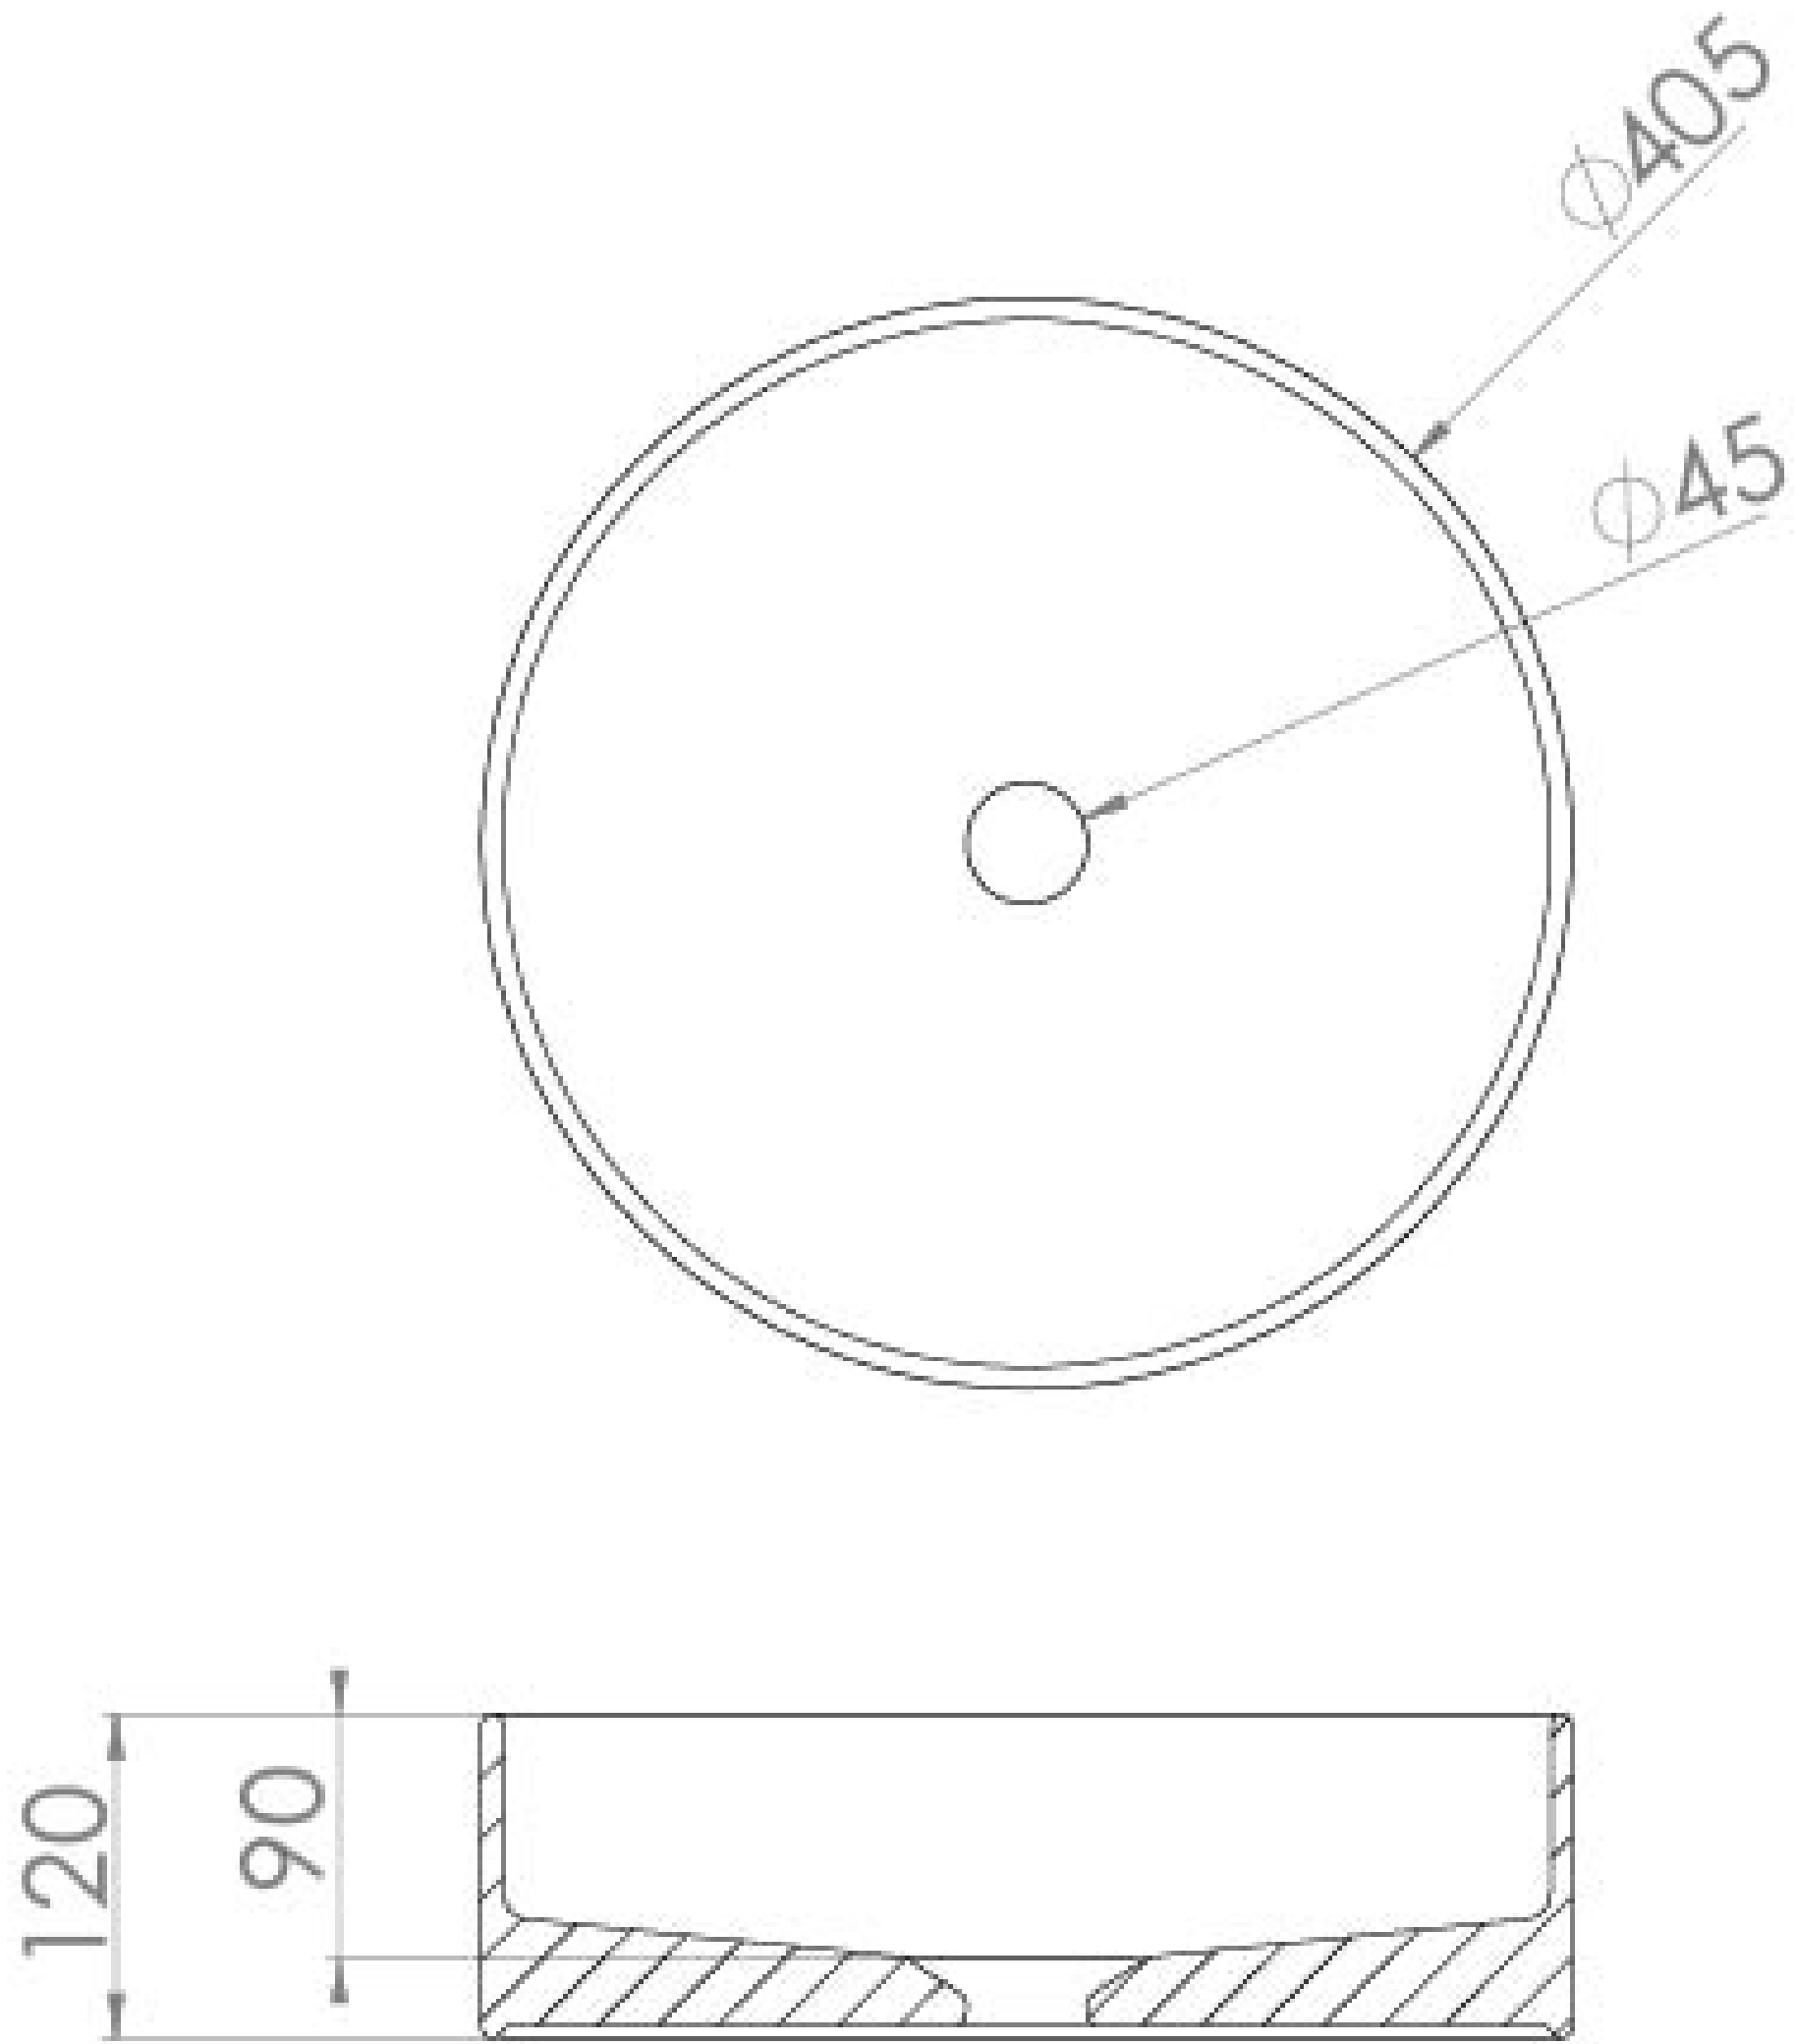

Saneux reserves the right to alter the specifications and product range without prior notice. Dimensions are given as a guide only. Dimensions should not be used for surrounding furniture, fixtures and fittings until the product is on site.