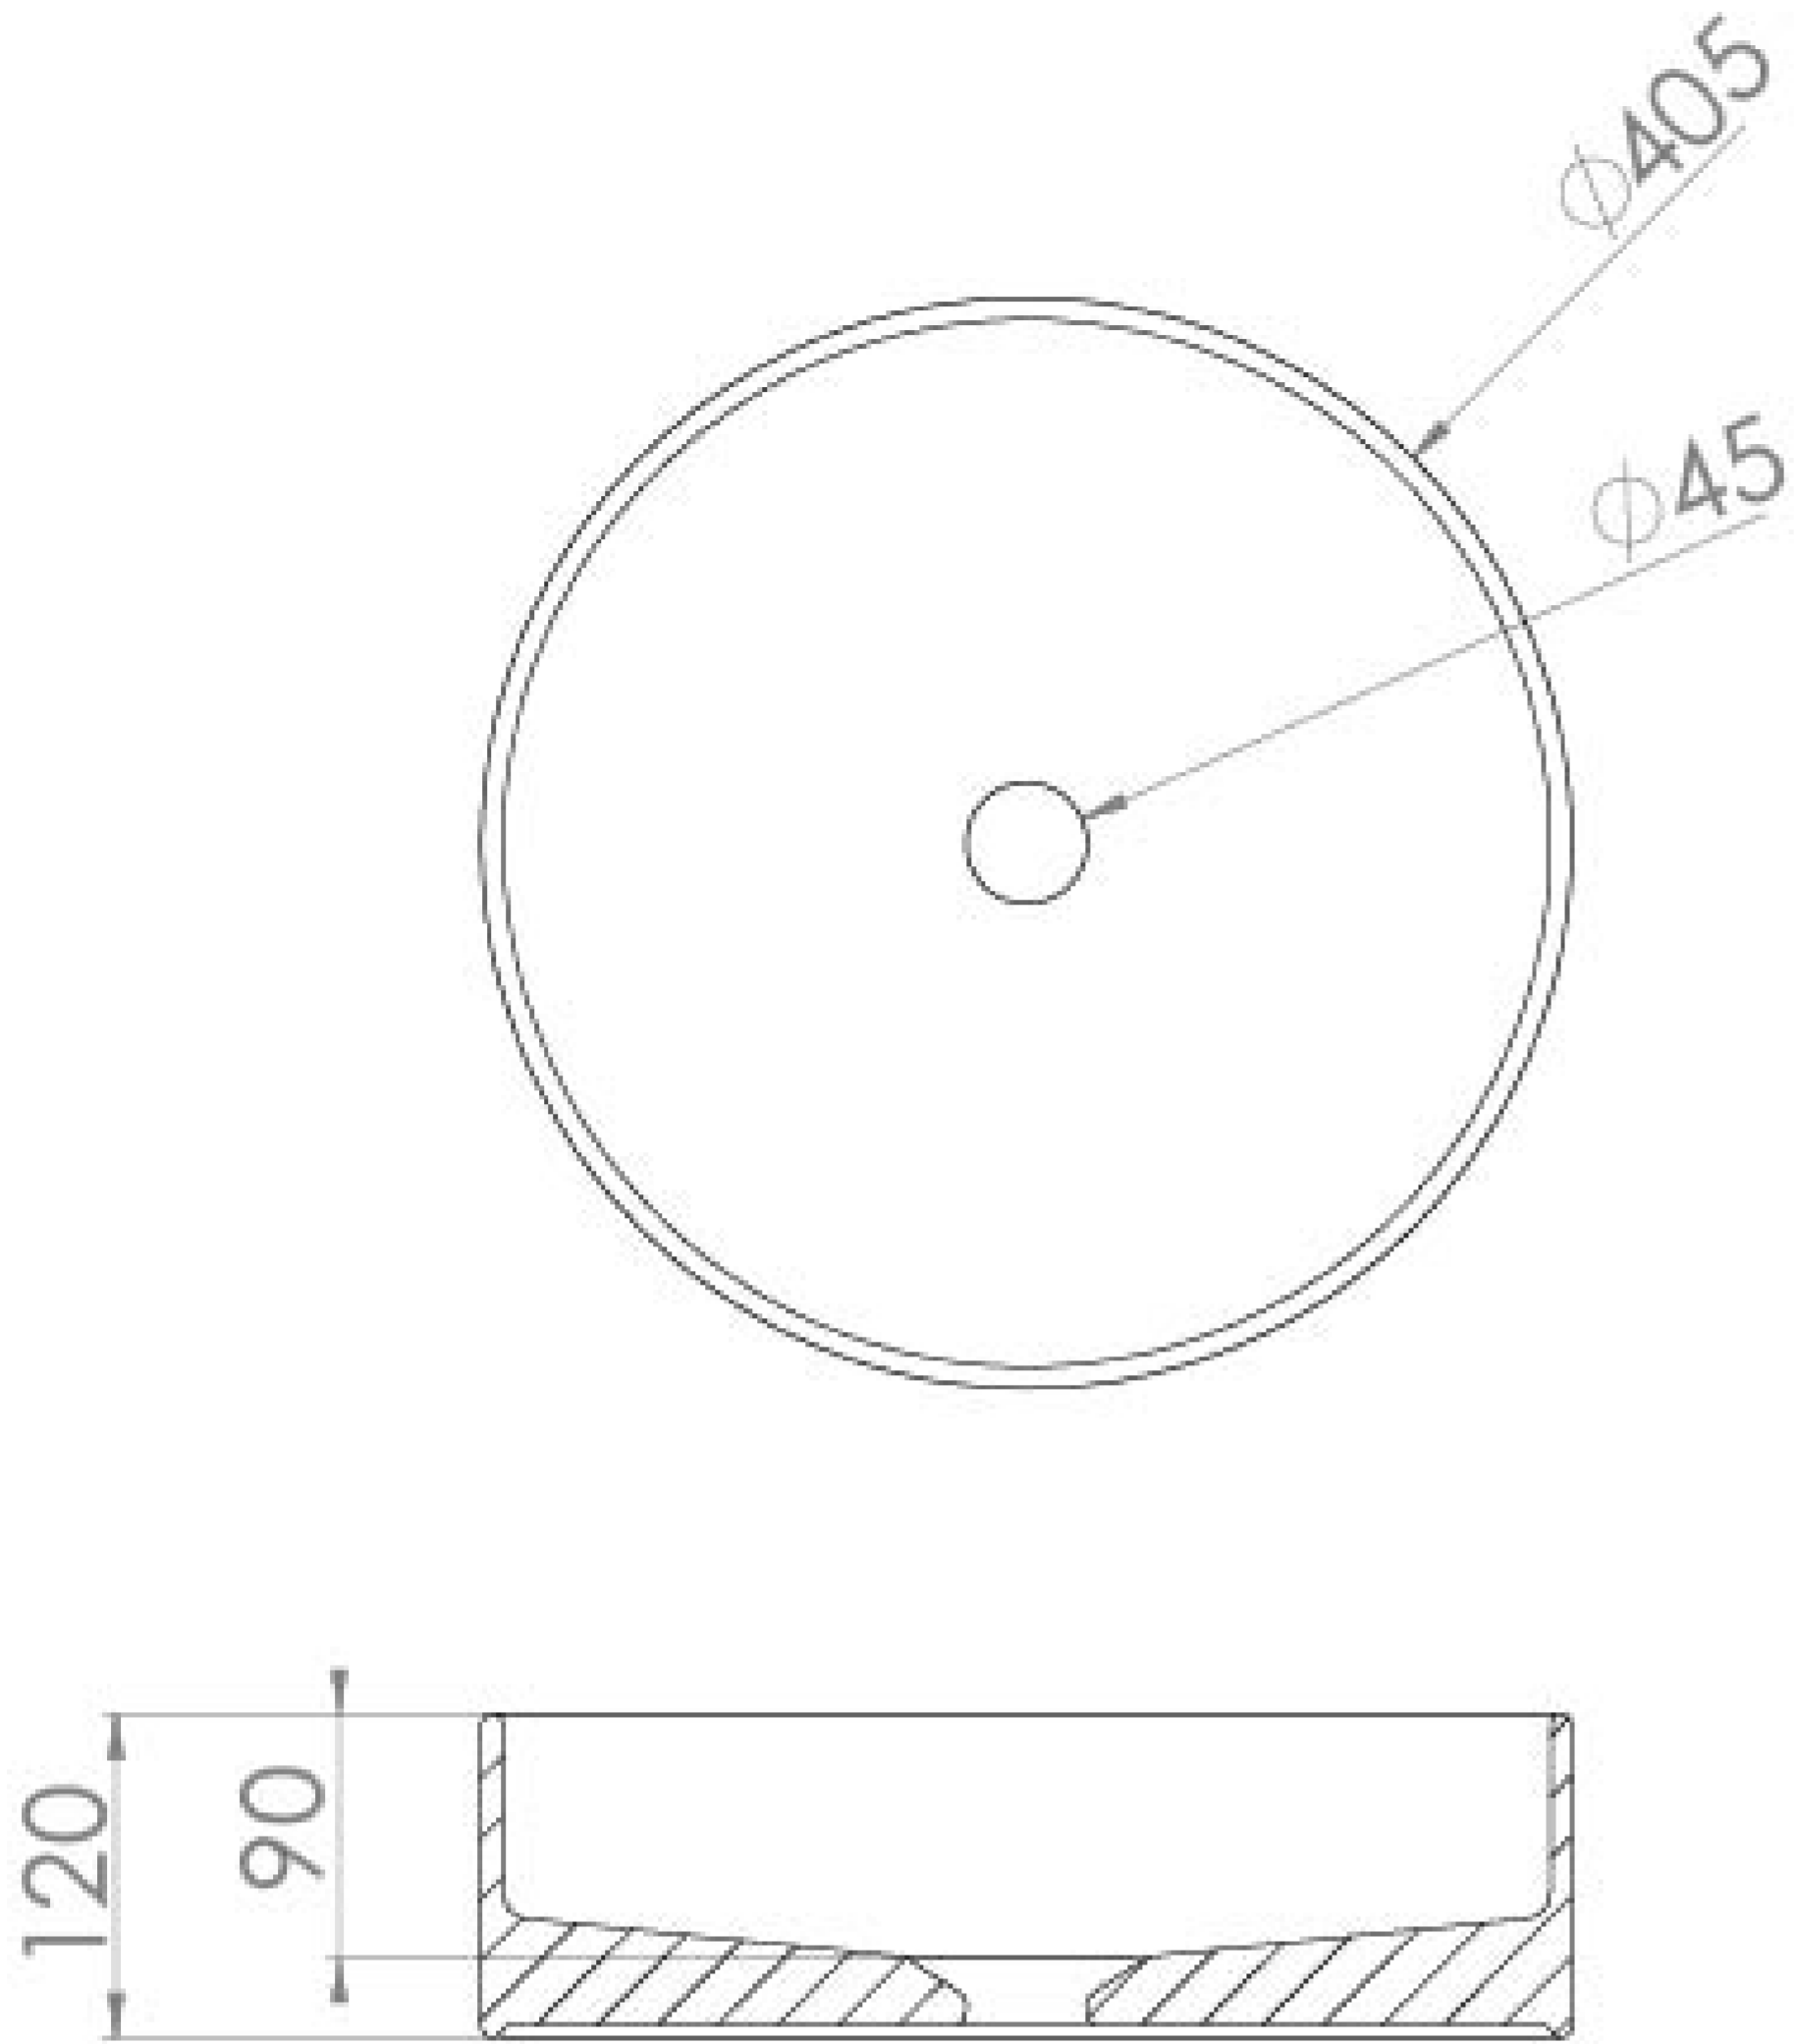

Saneux reserves the right to alter the specifications and product range without prior notice. Dimensions are given as a guide only. Dimensions should not be used for surrounding furniture, fixtures and fittings until the product is on site.