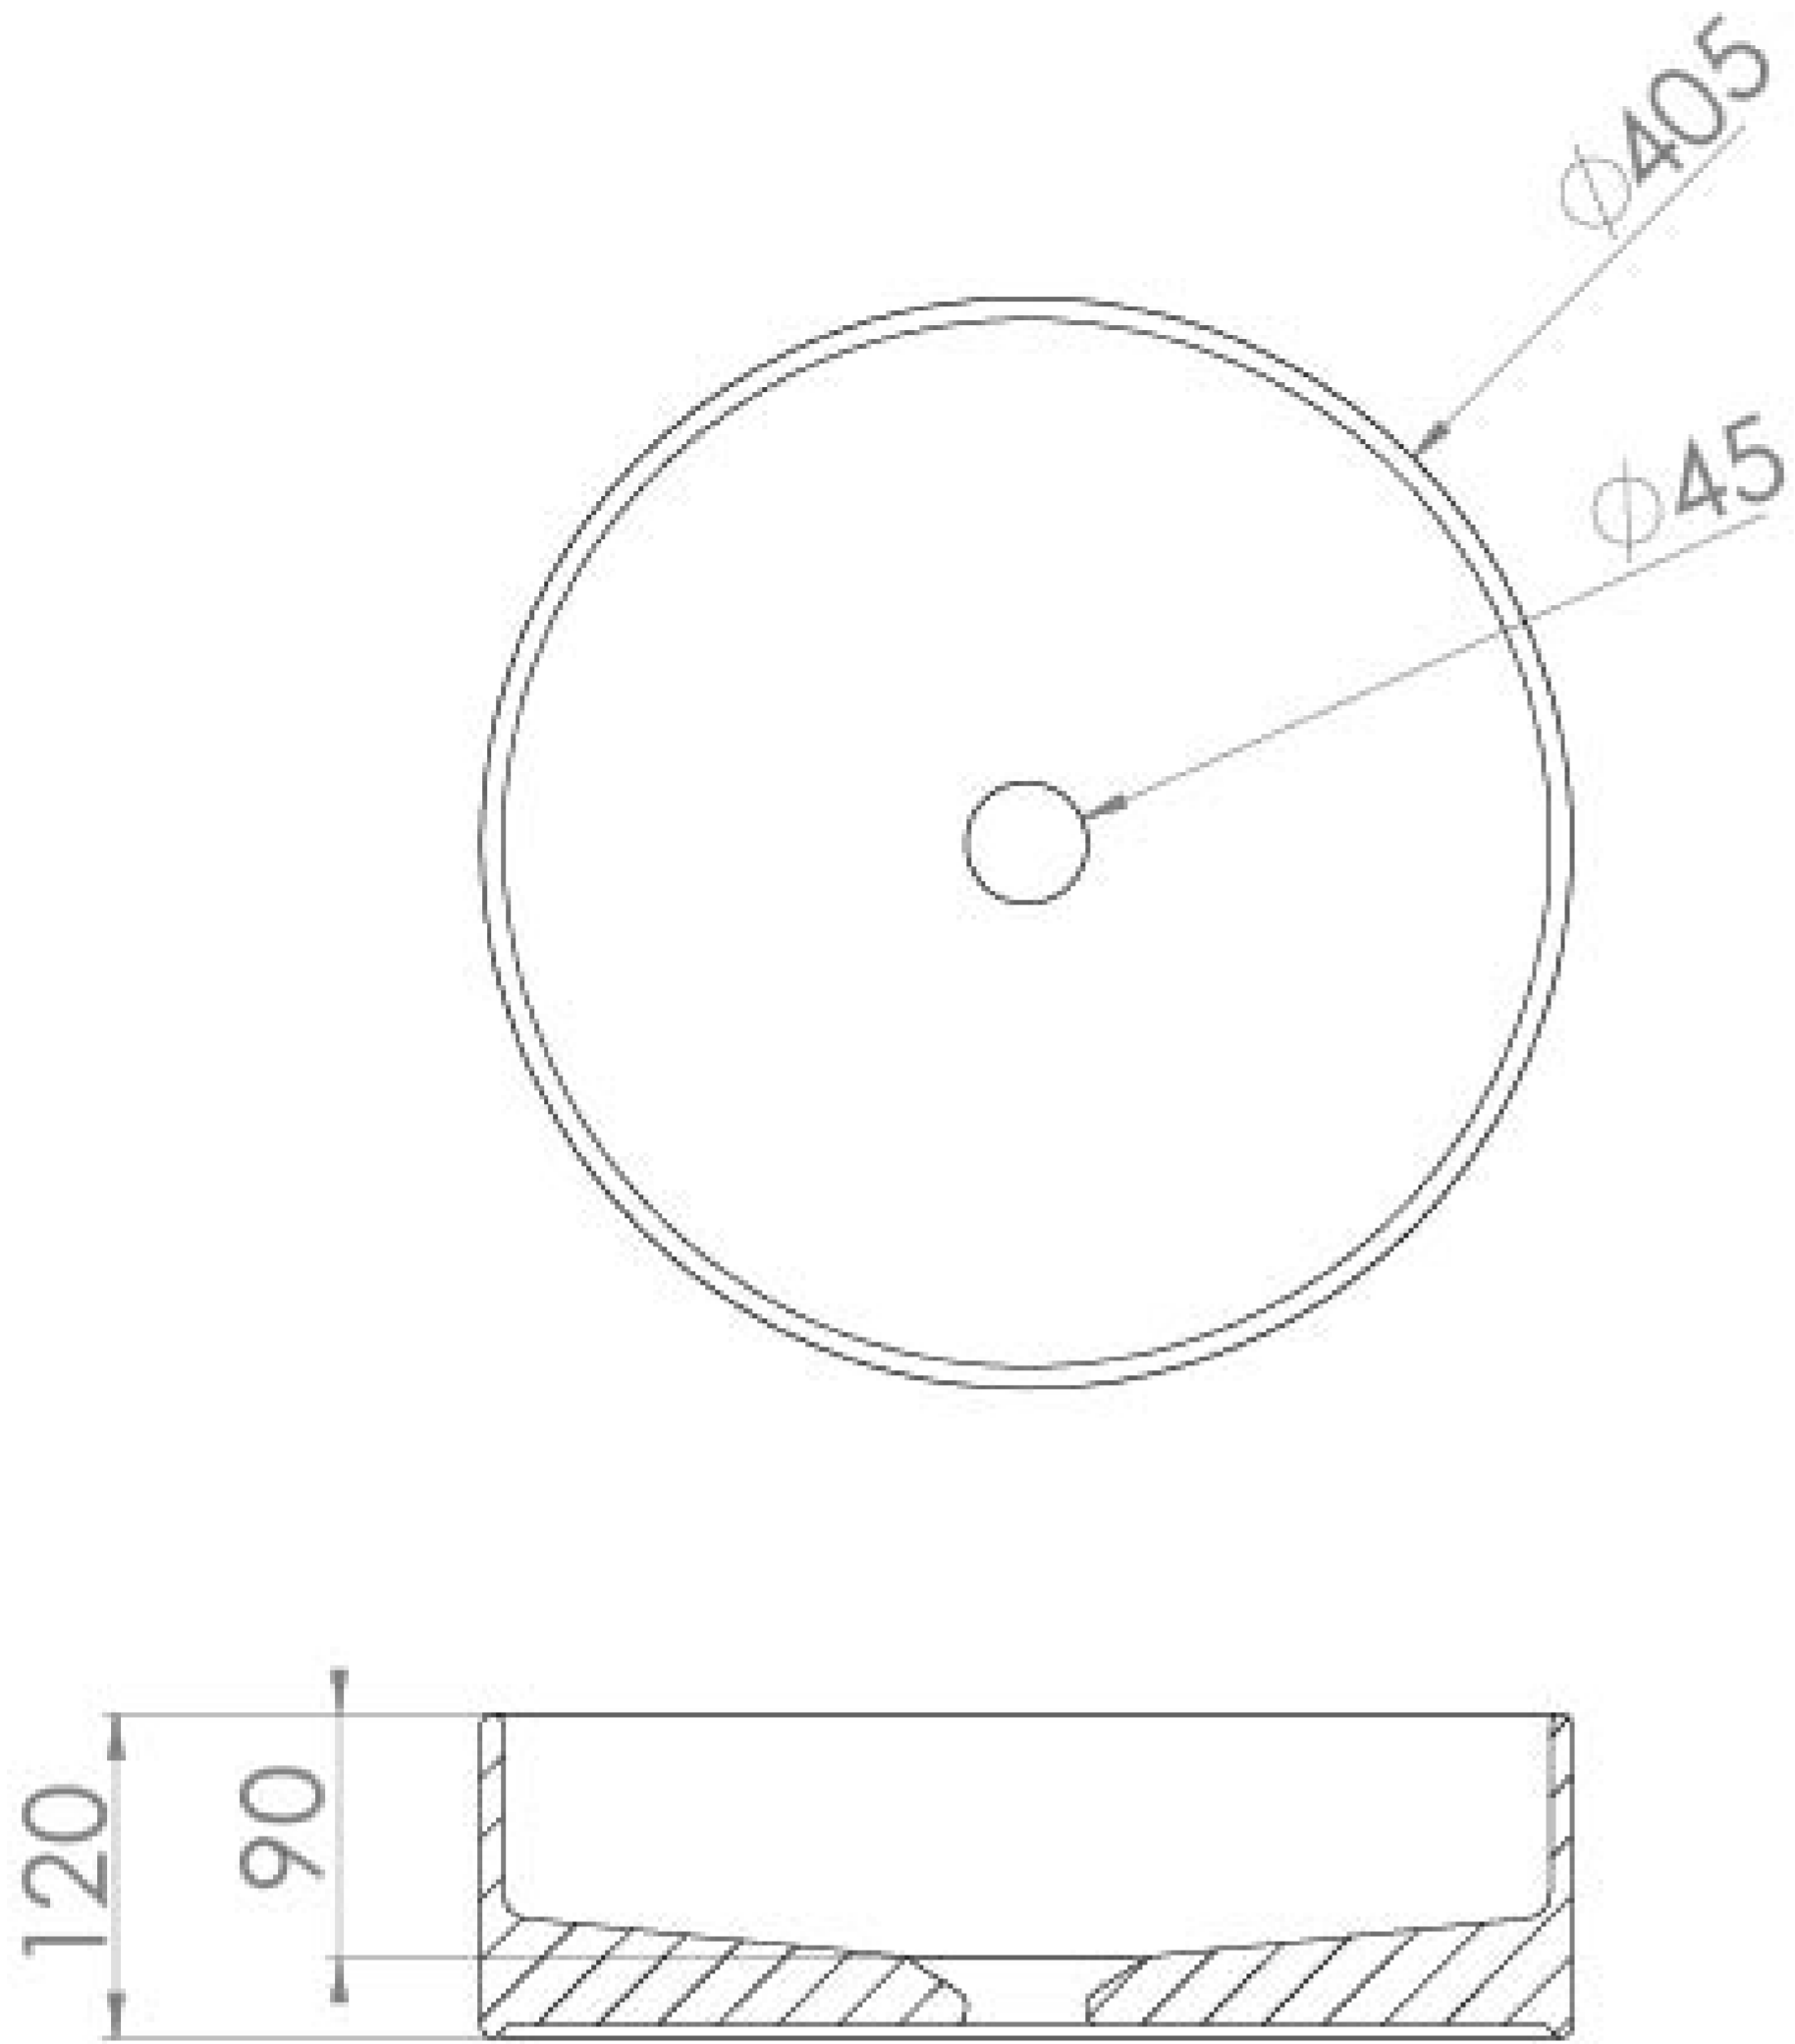

ICON 40CM CIRCLE COUNTERTOP WASHBASIN - LIGHT SAND

Product Code: 83114.LS

PRODUCT INFORMATION

Finish:	Light Sand
Height:	120mm
Width:	405mm
Depth:	405mm
Material	Ceramic

DESCRIPTION

Our ICON range has expanded to give you the choice of 10 brand new colours. This thin profile, light sand basin will be the perfect statement piece in any bathroom. *Please note that the coloured ICON basins have a 6-8 week lead time