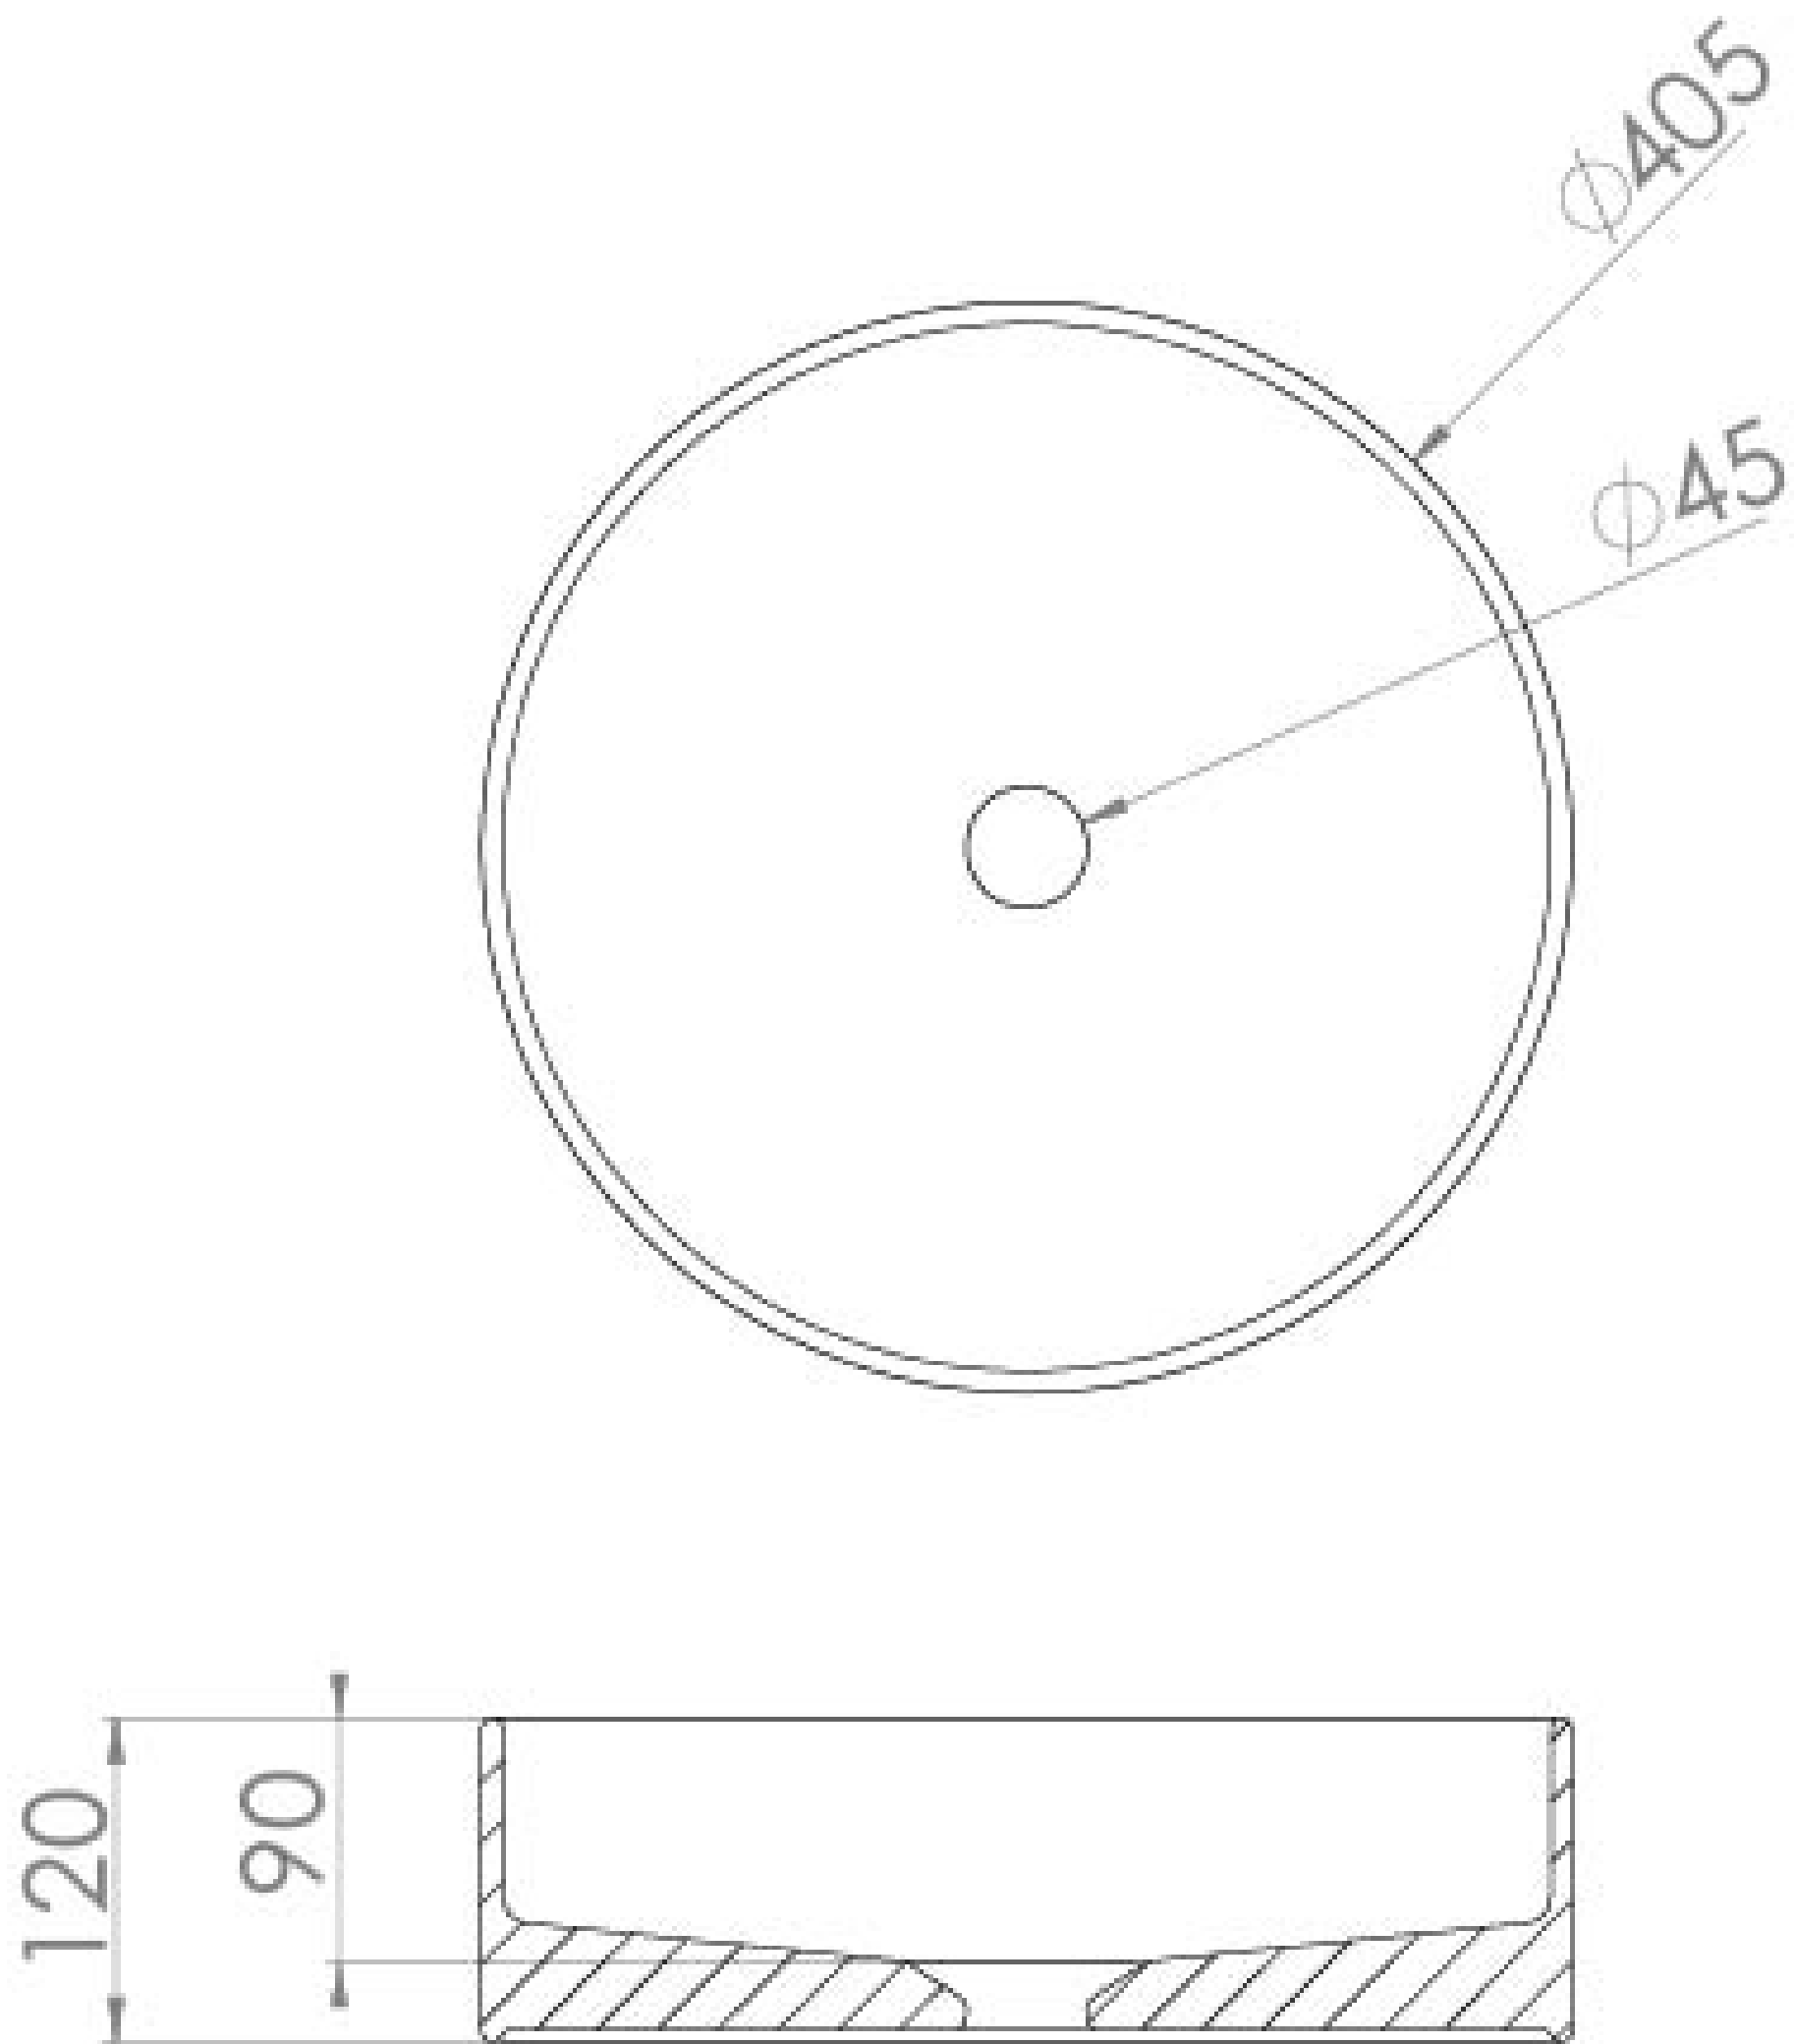

Saneux reserves the right to alter the specifications and product range without prior notice. Dimensions are given as a guide only. Dimensions should not be used for surrounding furniture, fixtures and fittings until the product is on site.