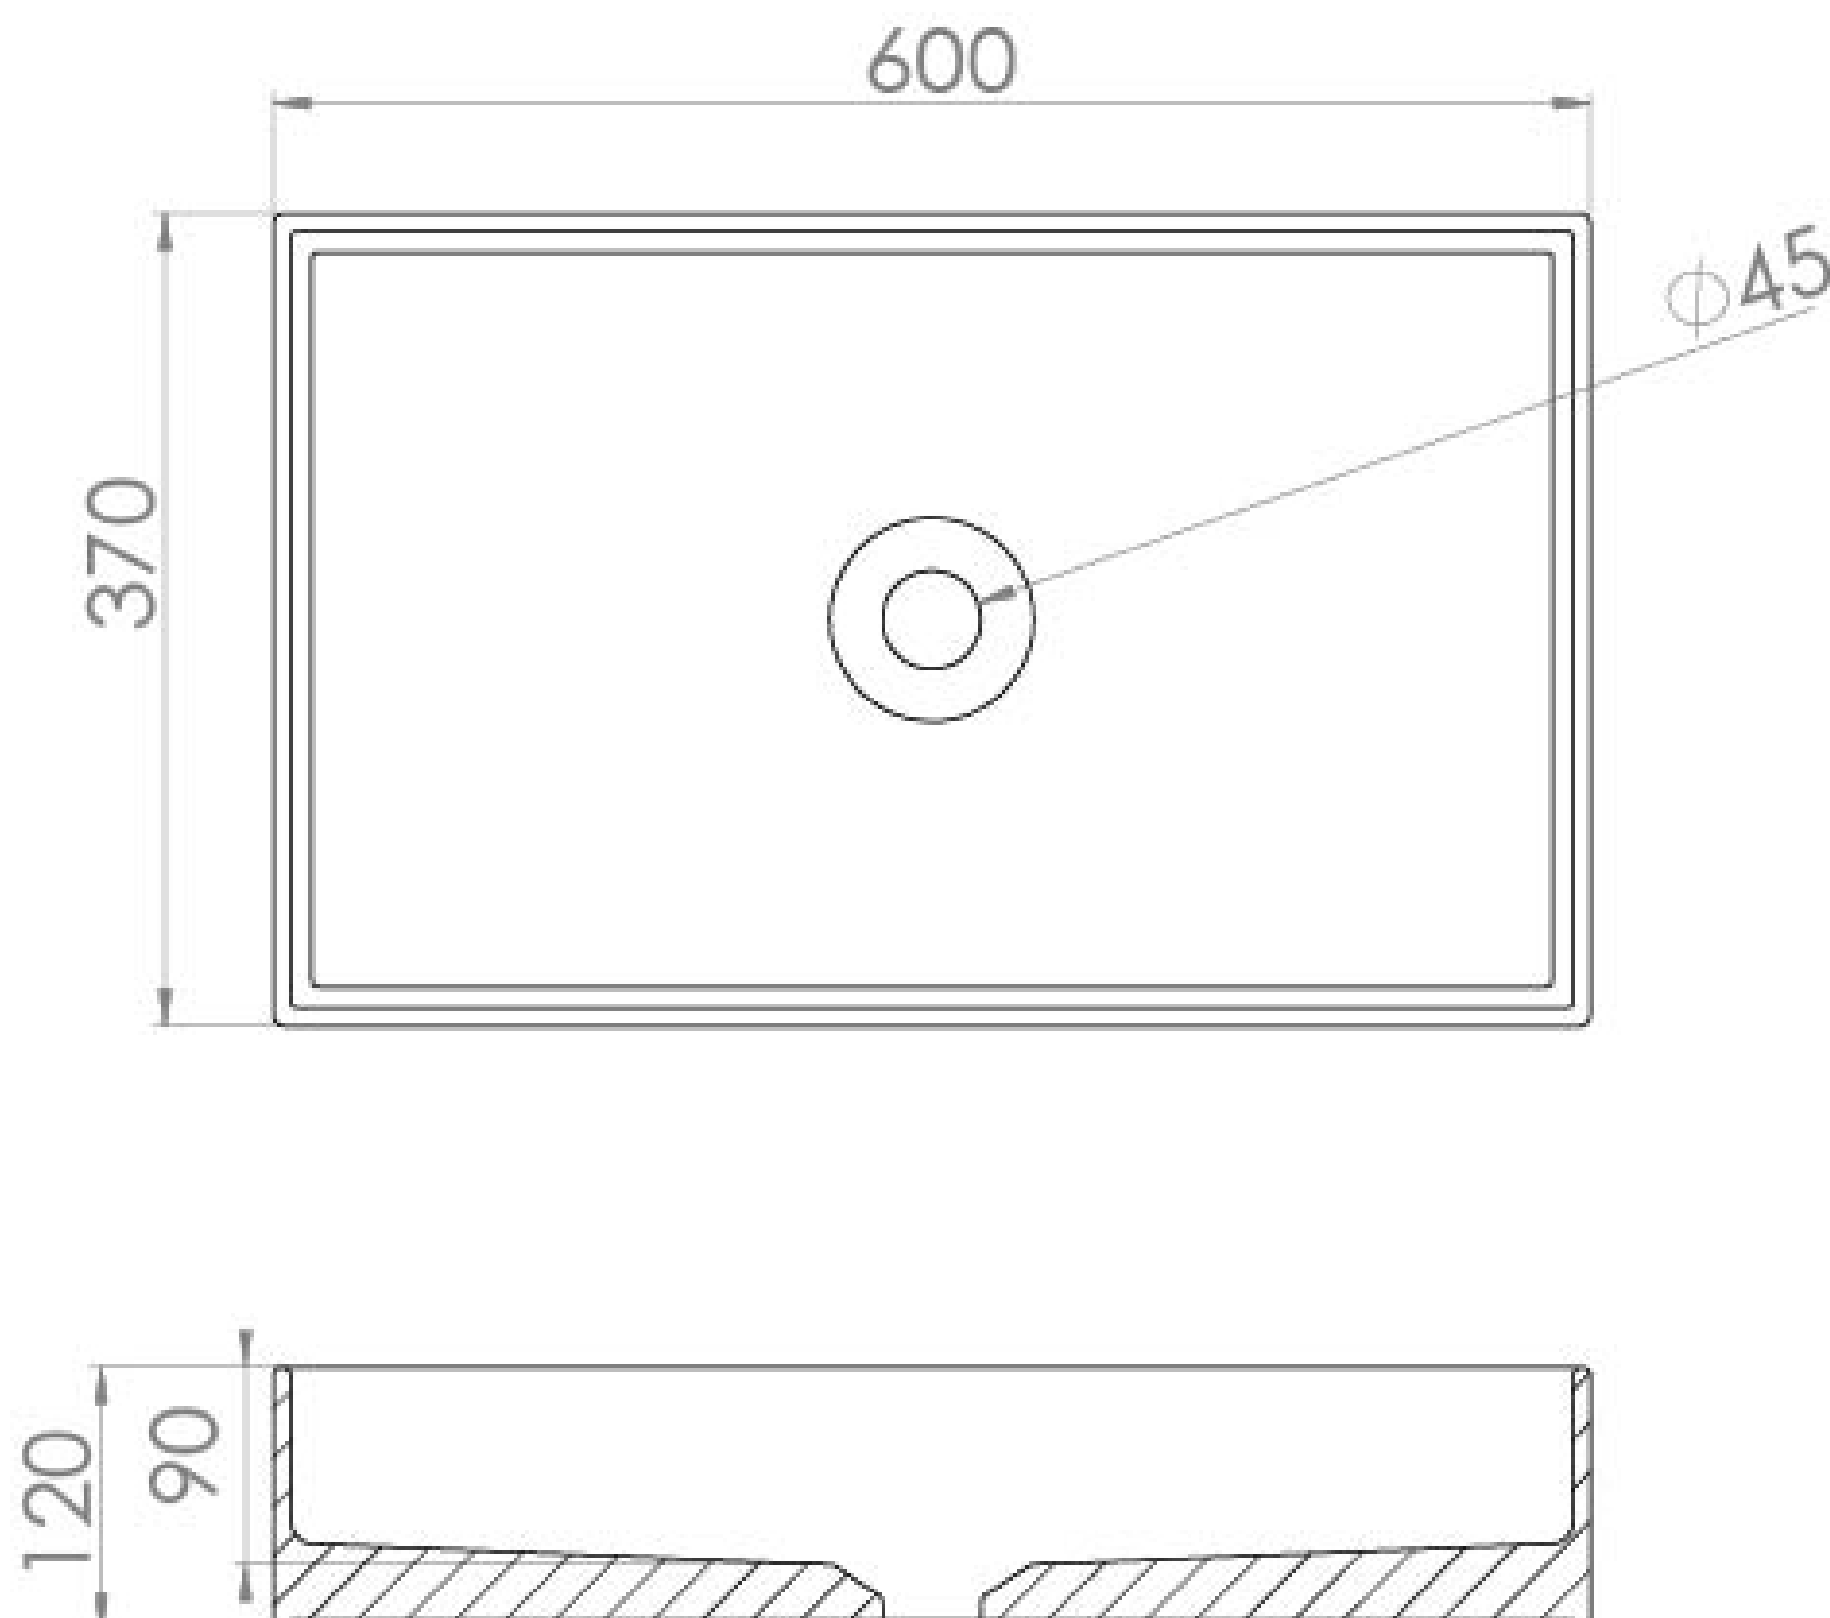

TECHNICAL DRAWING