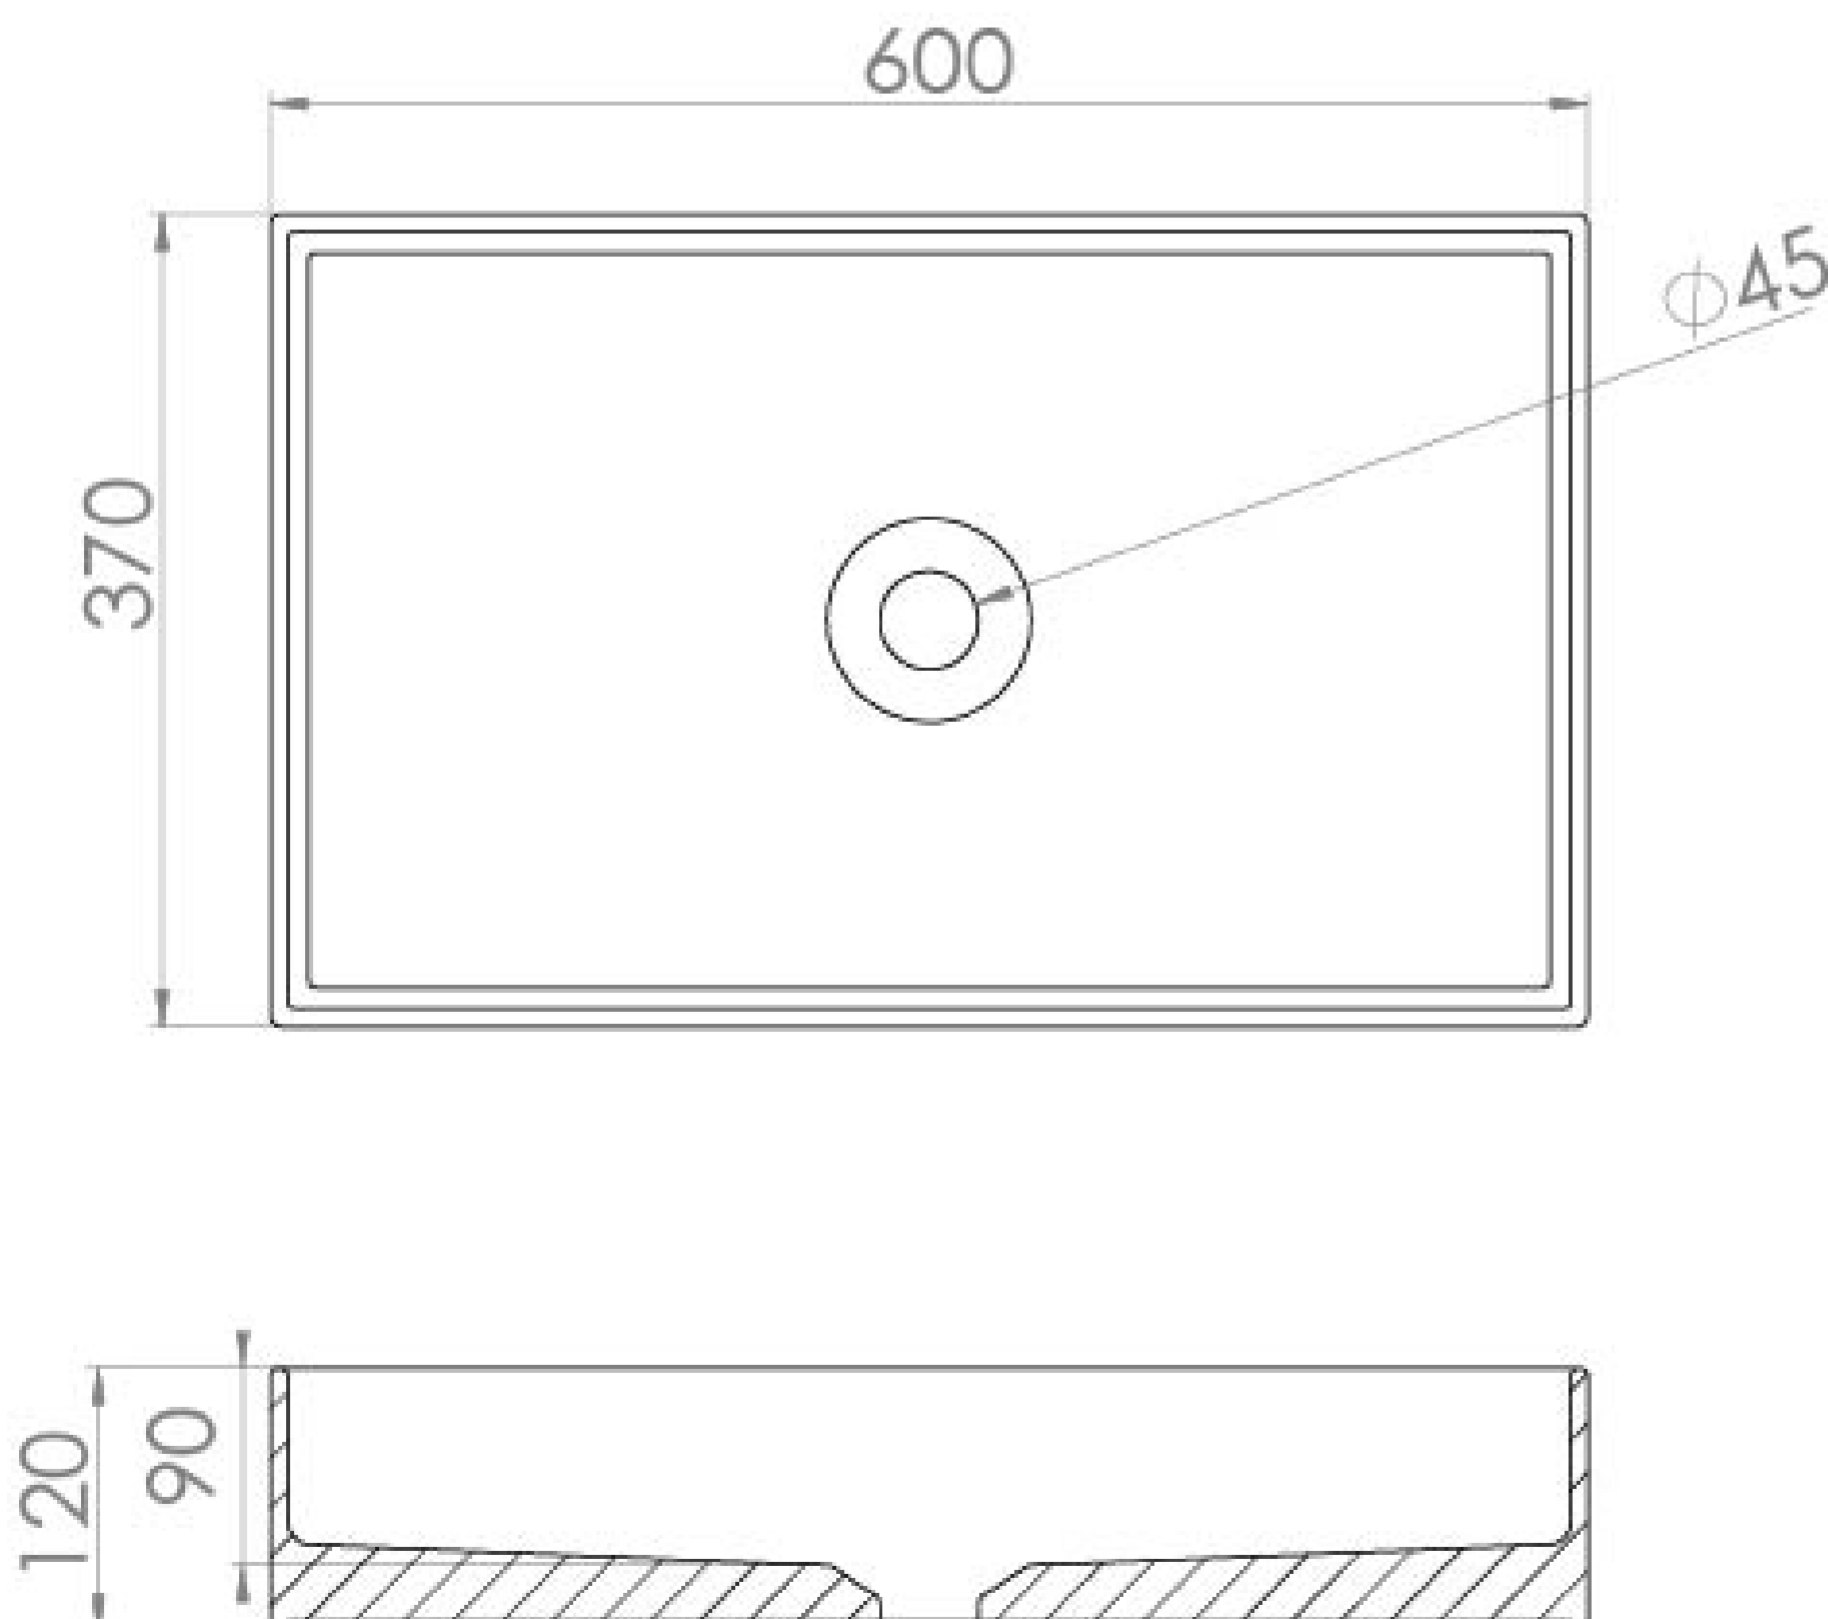

TECHNICAL DRAWING