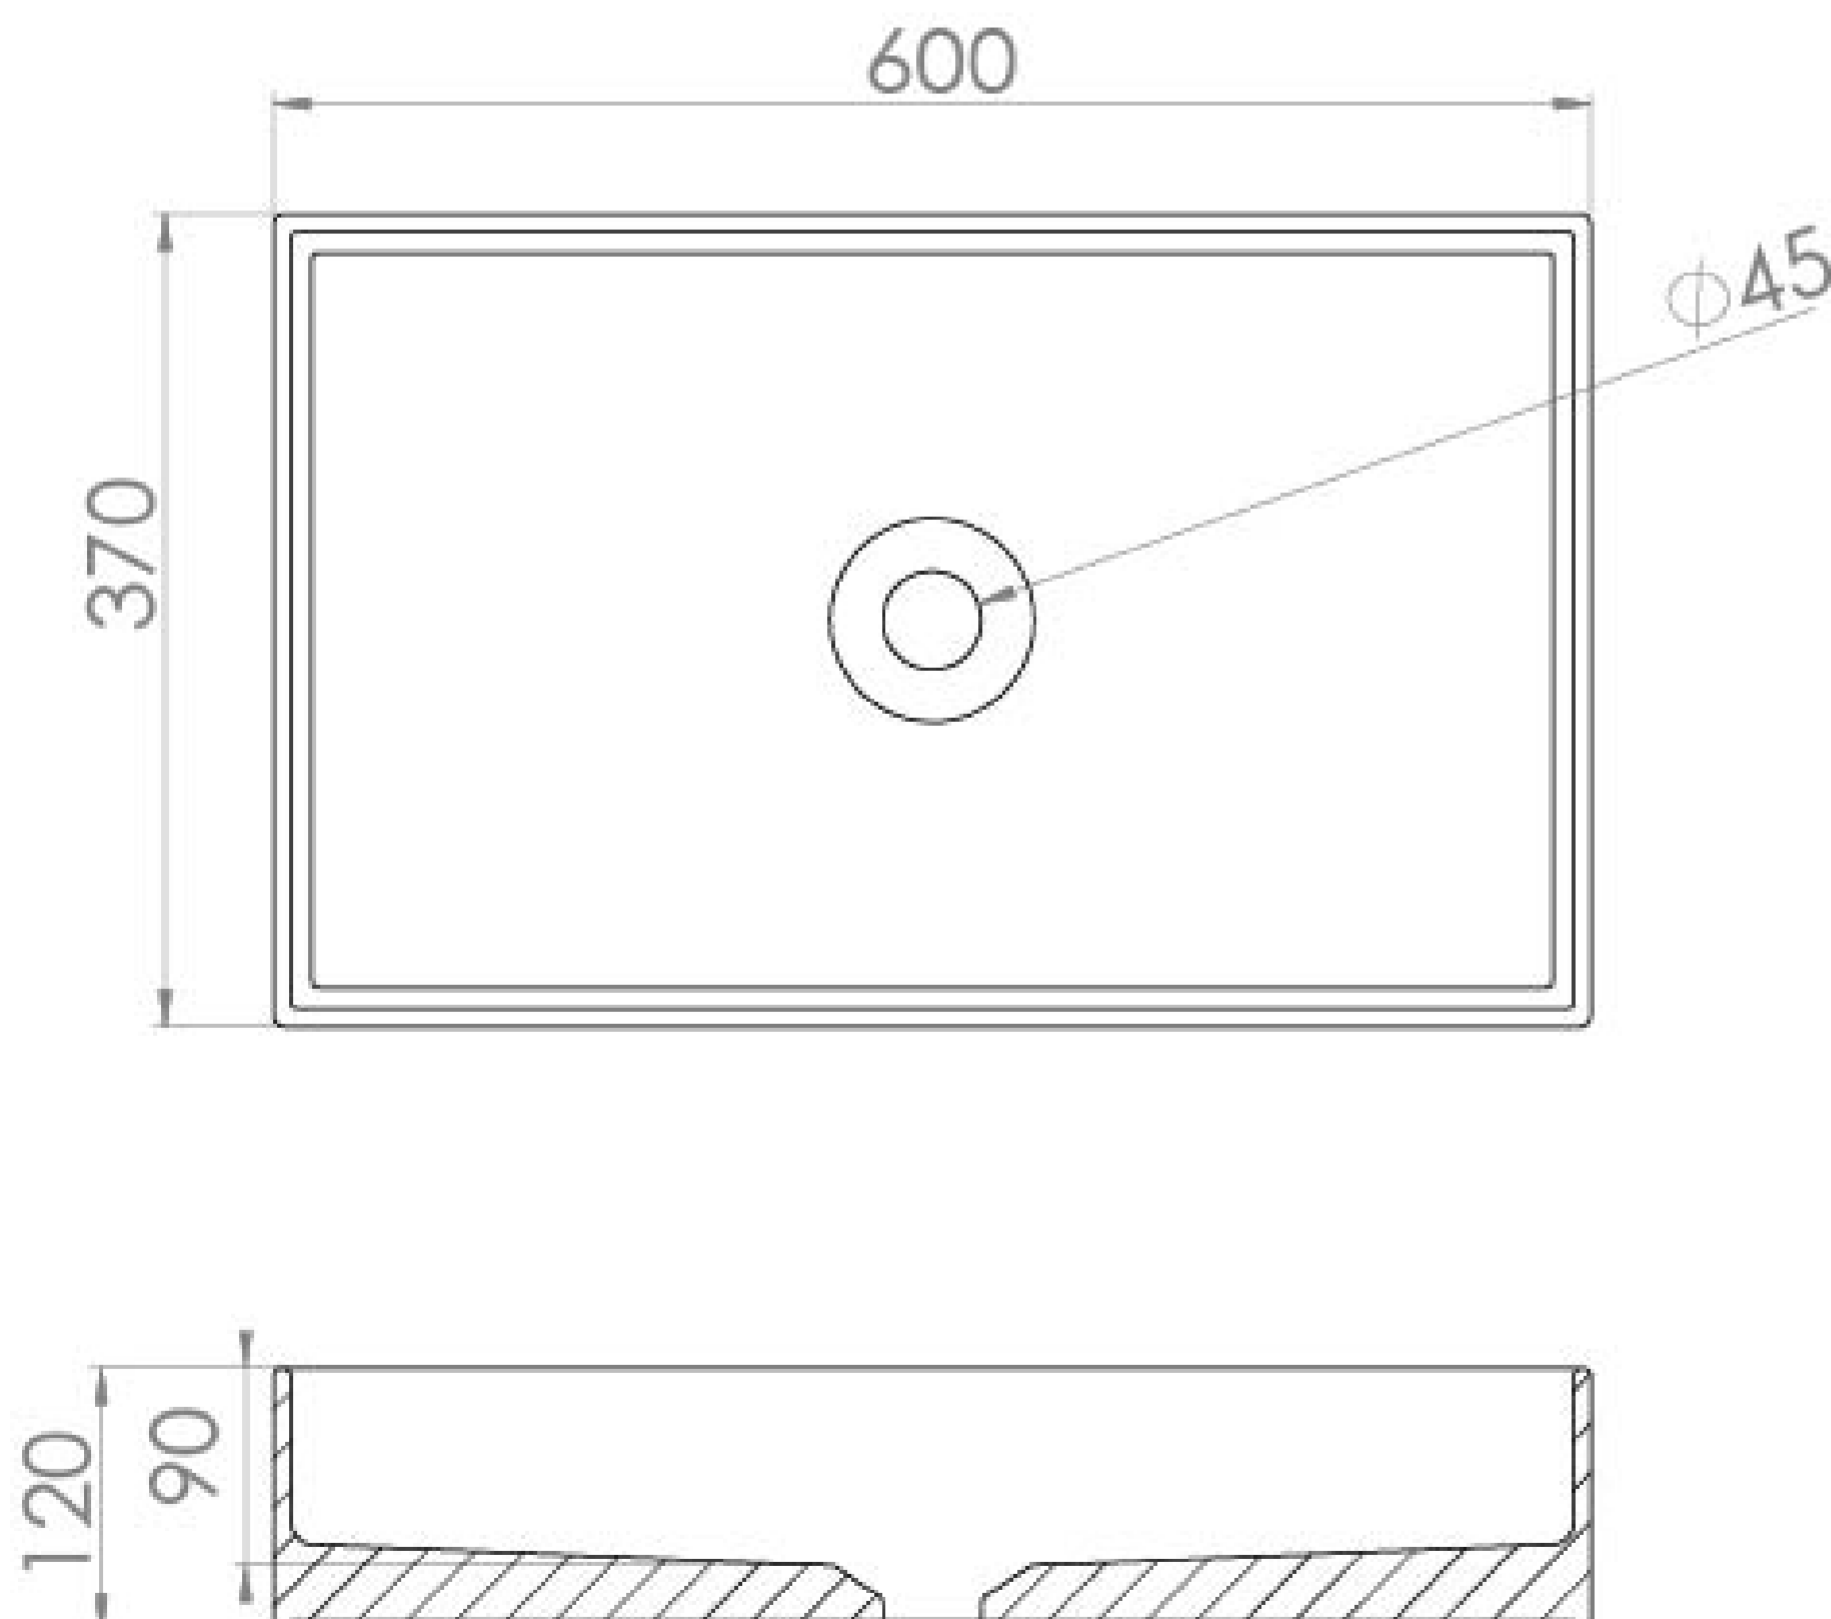

TECHNICAL DRAWING