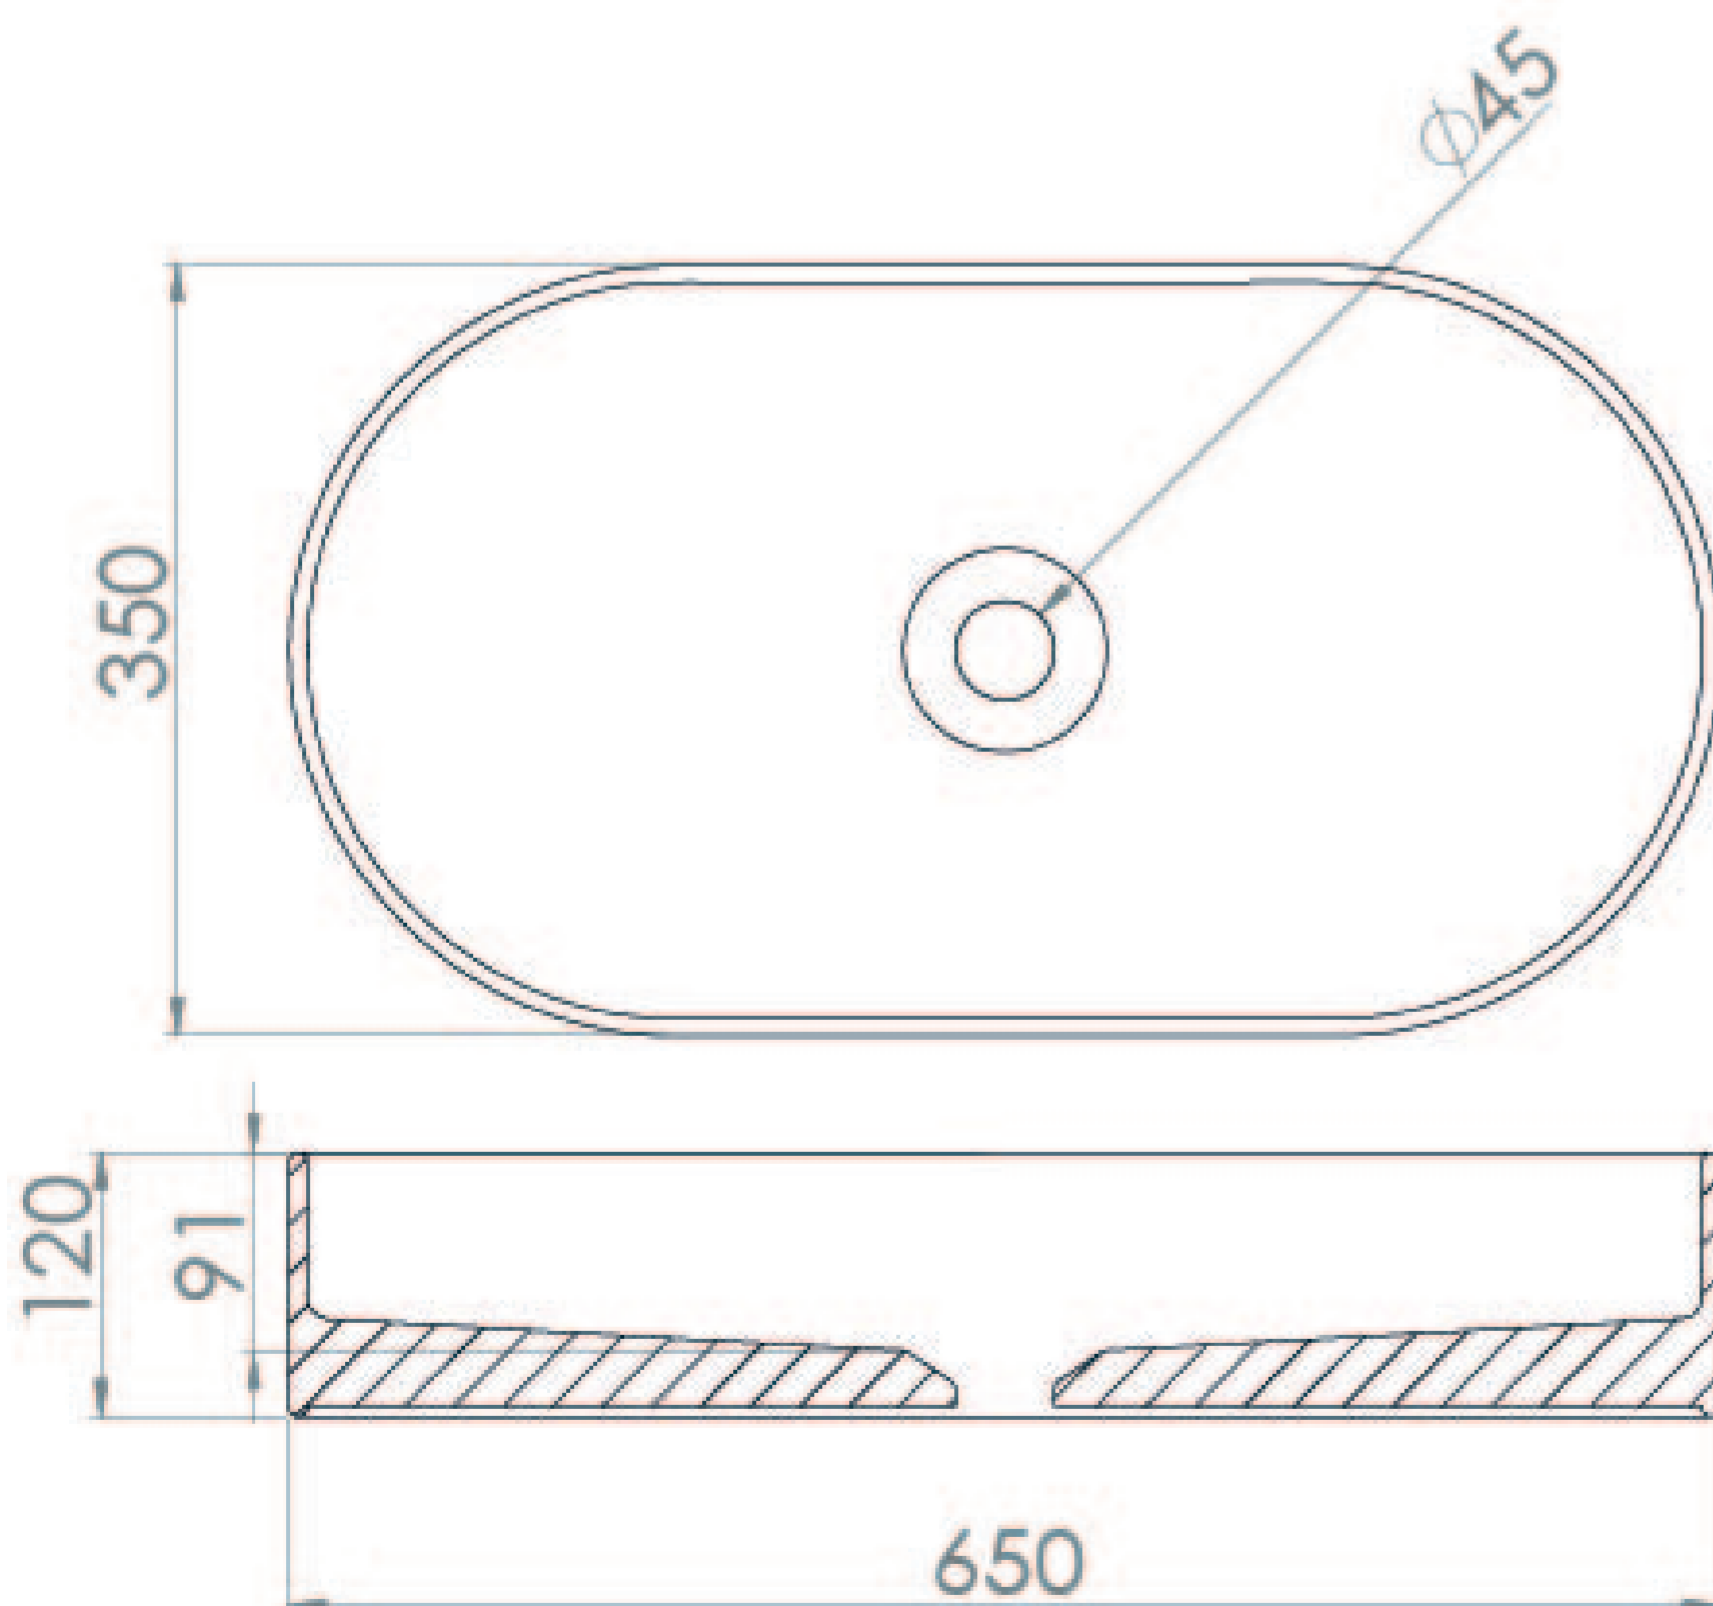

ICON 65X35CM STADIUM COUNTERTOP WASHBASIN - PINE GREEN

PRODUCT INFORMATION

Finish:	Pine Green
Height:	120mm
Width:	650mm
Depth:	350mm
Material	Ceramic

Product Code: 83112.PG

DESCRIPTION

Our ICON range has expanded to give you the choice of 10 brand new colours. This thin profile, pine green basin will be the perfect statement piece in any bathroom. *Please note that the coloured ICON basins have a 6-8 week lead time

TECHNICAL DRAWING