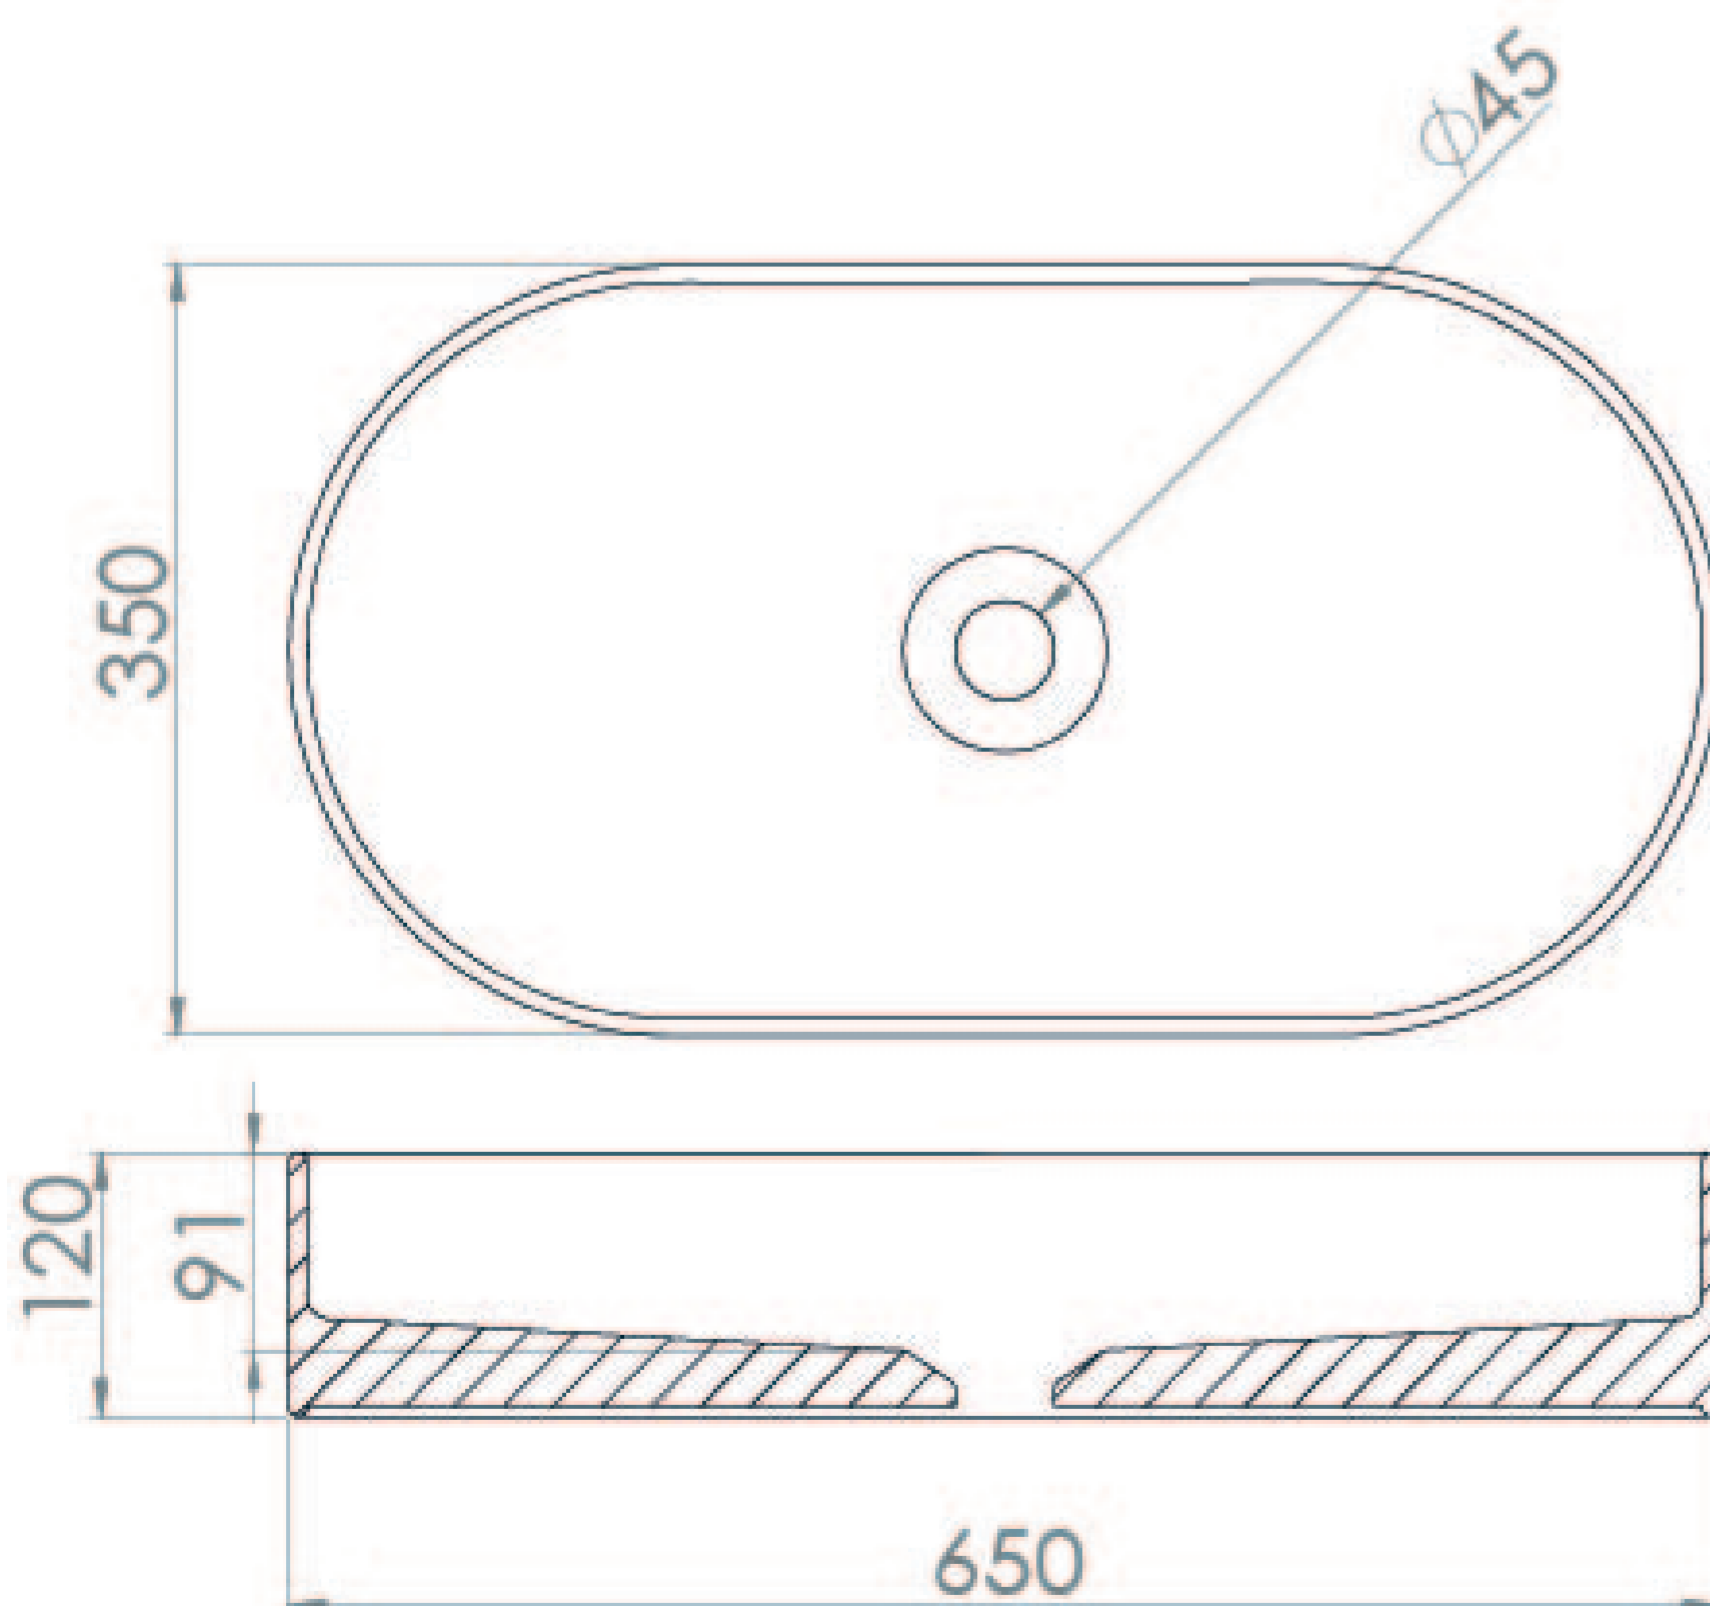

ICON 65X35CM STADIUM COUNTERTOP WASHBASIN - PINE GREEN

PRODUCT INFORMATION

Finish:	Pine Green
Height:	120mm
Width:	650mm
Depth:	350mm
Material	Ceramic

Product Code: 83112.PG

DESCRIPTION

Our ICON range has expanded to give you the choice of 10 brand new colours. This thin profile, pine green basin will be the perfect statement piece in any bathroom. *Please note that the coloured ICON basins have a 6-8 week lead time

TECHNICAL DRAWING