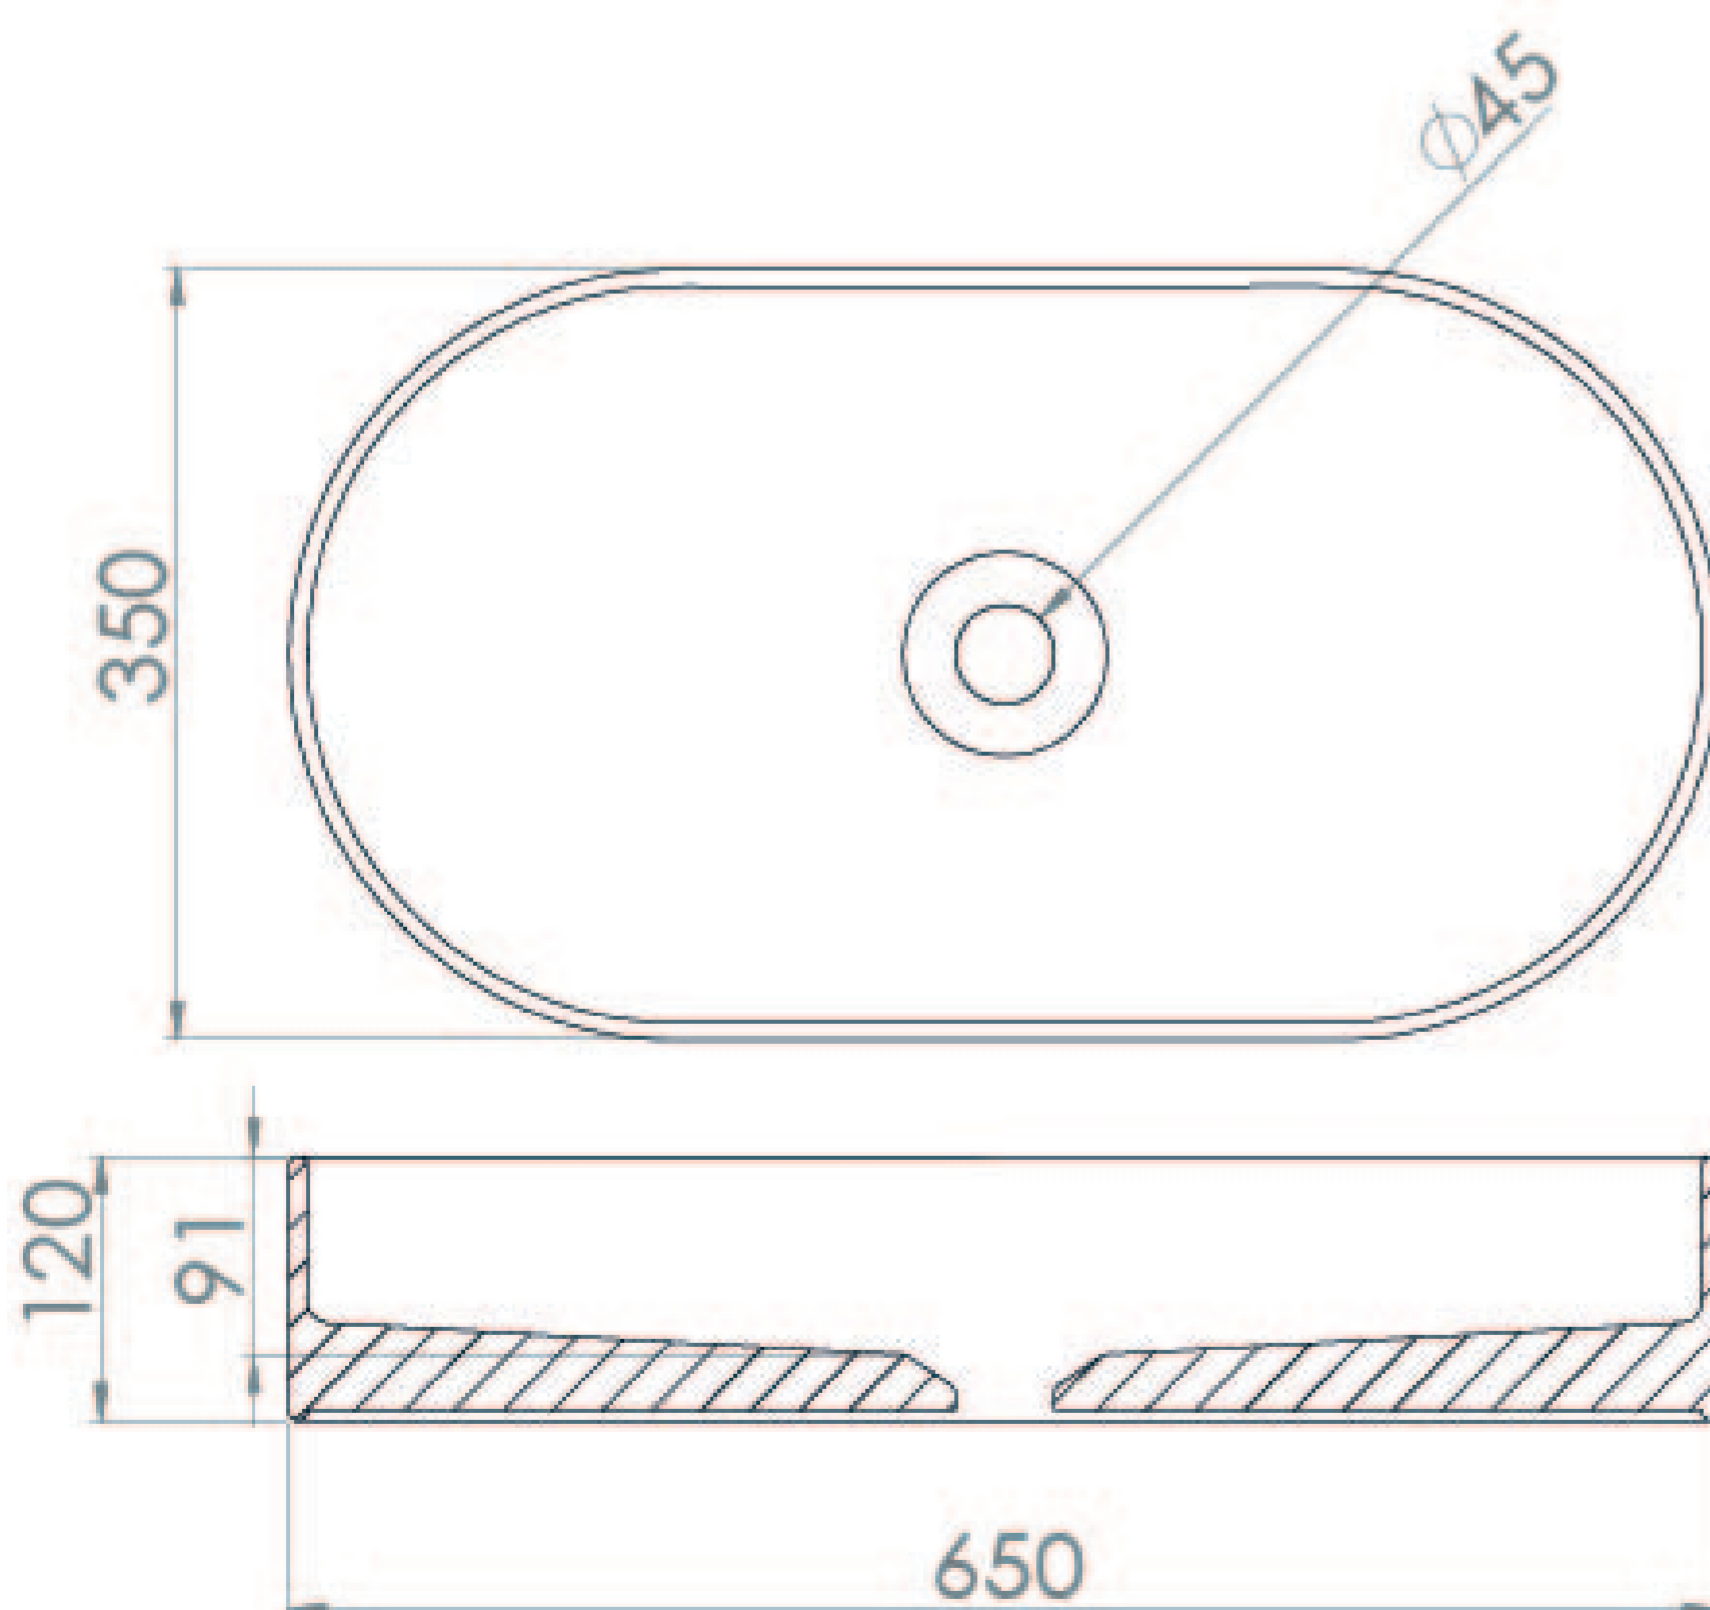

ICON 65X35CM STADIUM COUNTERTOP WASHBASIN - PINE GREEN

PRODUCT INFORMATION

Finish:	Pine Green
Height:	120mm
Width:	650mm
Depth:	350mm
Material	Ceramic

Product Code: 83112.PG

DESCRIPTION

Our ICON range has expanded to give you the choice of 10 brand new colours. This thin profile, pine green basin will be the perfect statement piece in any bathroom. *Please note that the coloured ICON basins have a 6-8 week lead time

TECHNICAL DRAWING