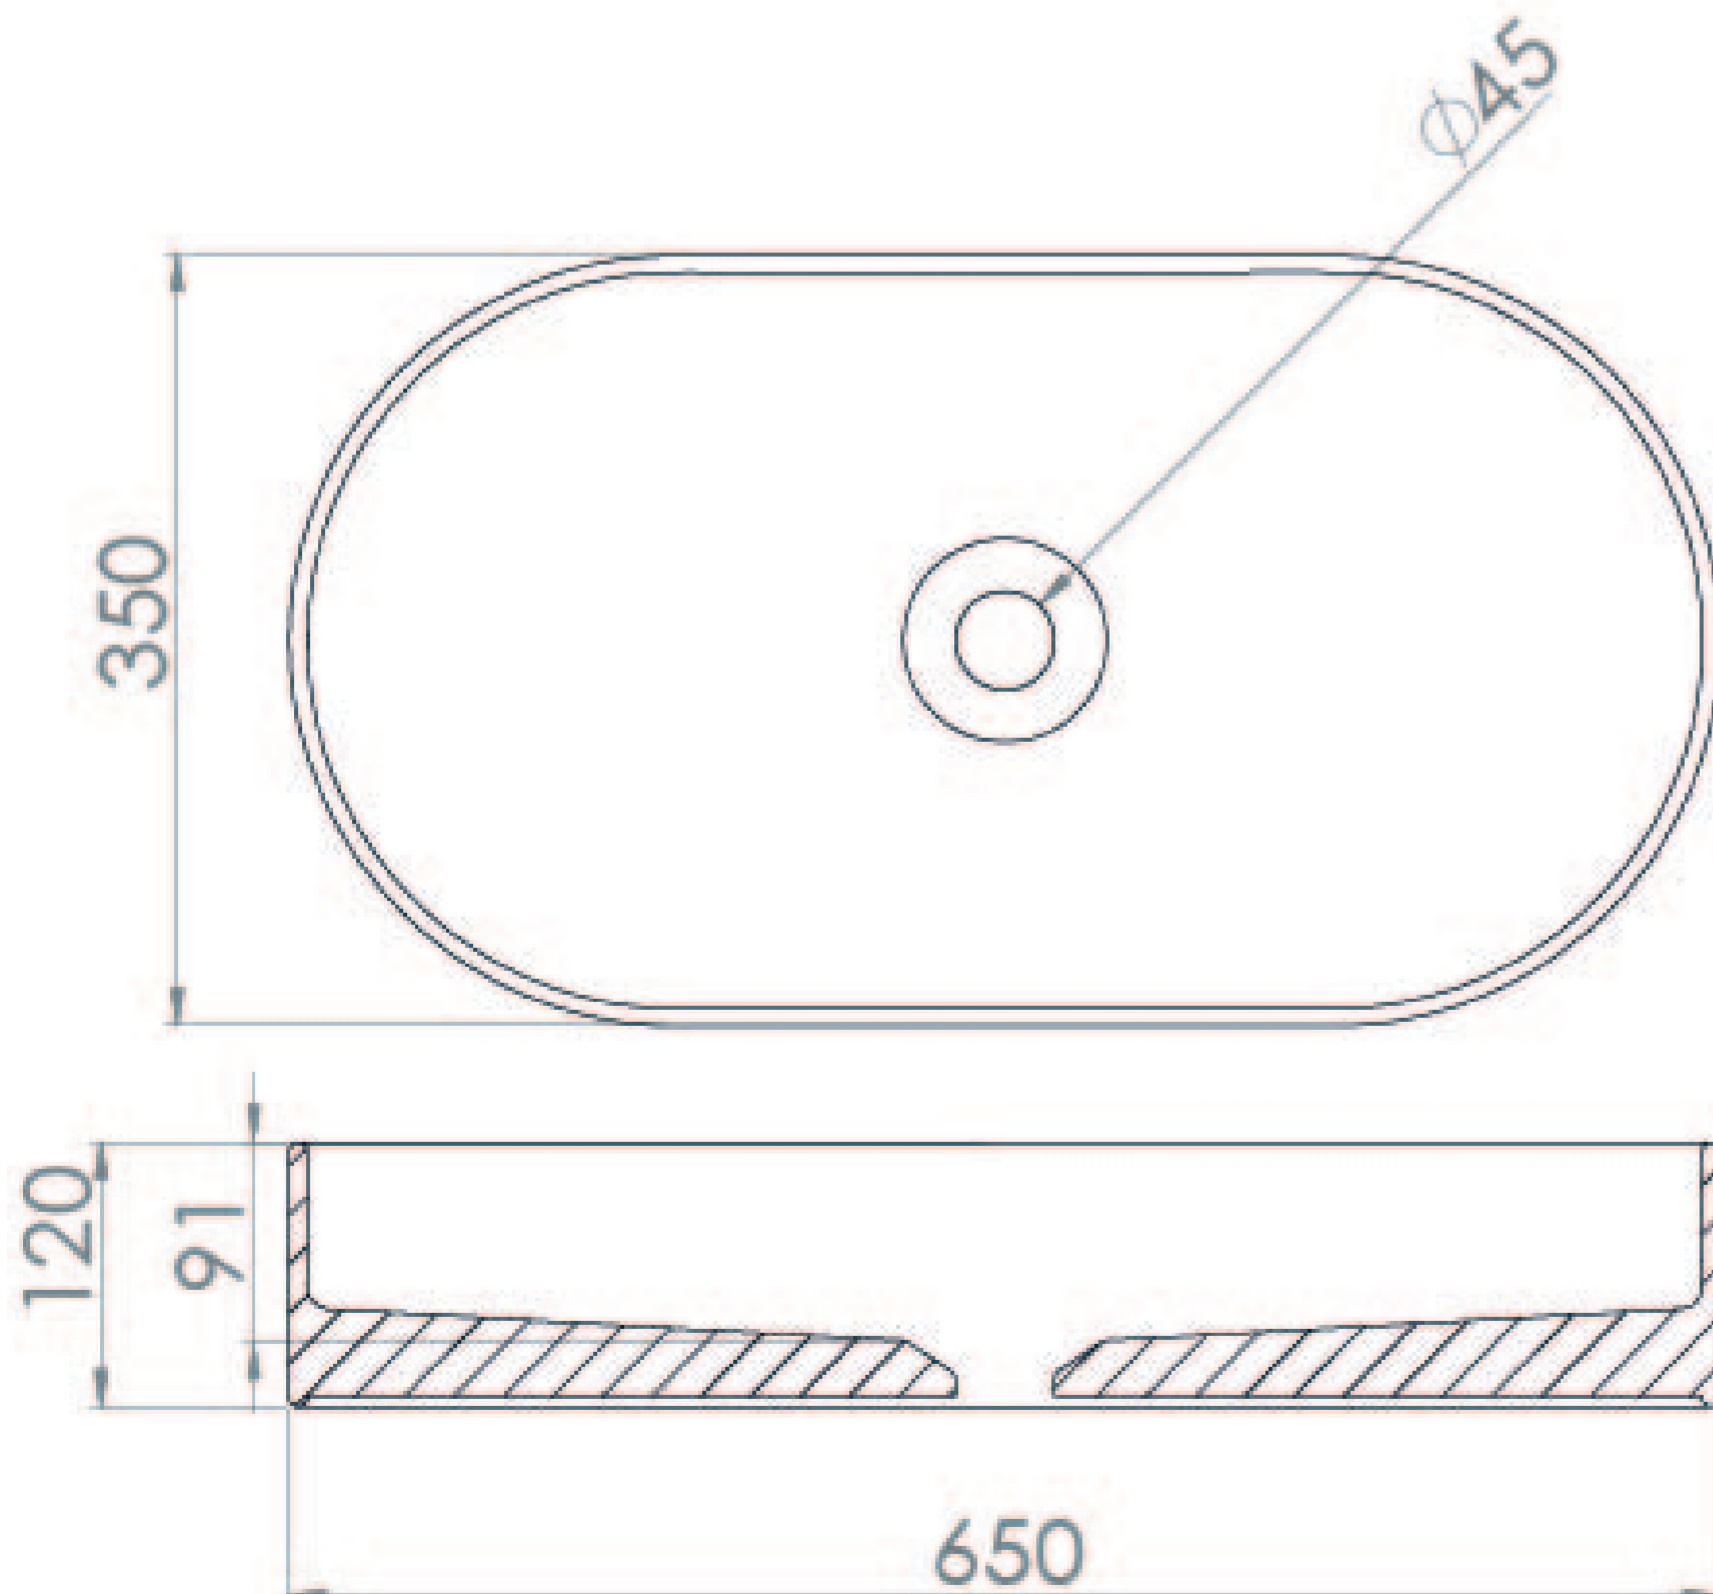

ICON 65X35CM COUNTERTOP WASHBASIN - NATURAL STONE

PRODUCT INFORMATION

Finish:	Natural Stone
Height:	120mm
Width:	650mm
Depth:	350mm
Material	Ceramic

Product Code: 83112.NS

DESCRIPTION

Our ICON range has expanded to give you the choice of 10 brand new colours. This thin profile, natural stone basin will be the perfect statement piece in any bathroom. *Please note that the coloured ICON basins have a 6-8 week lead time

TECHNICAL DRAWING