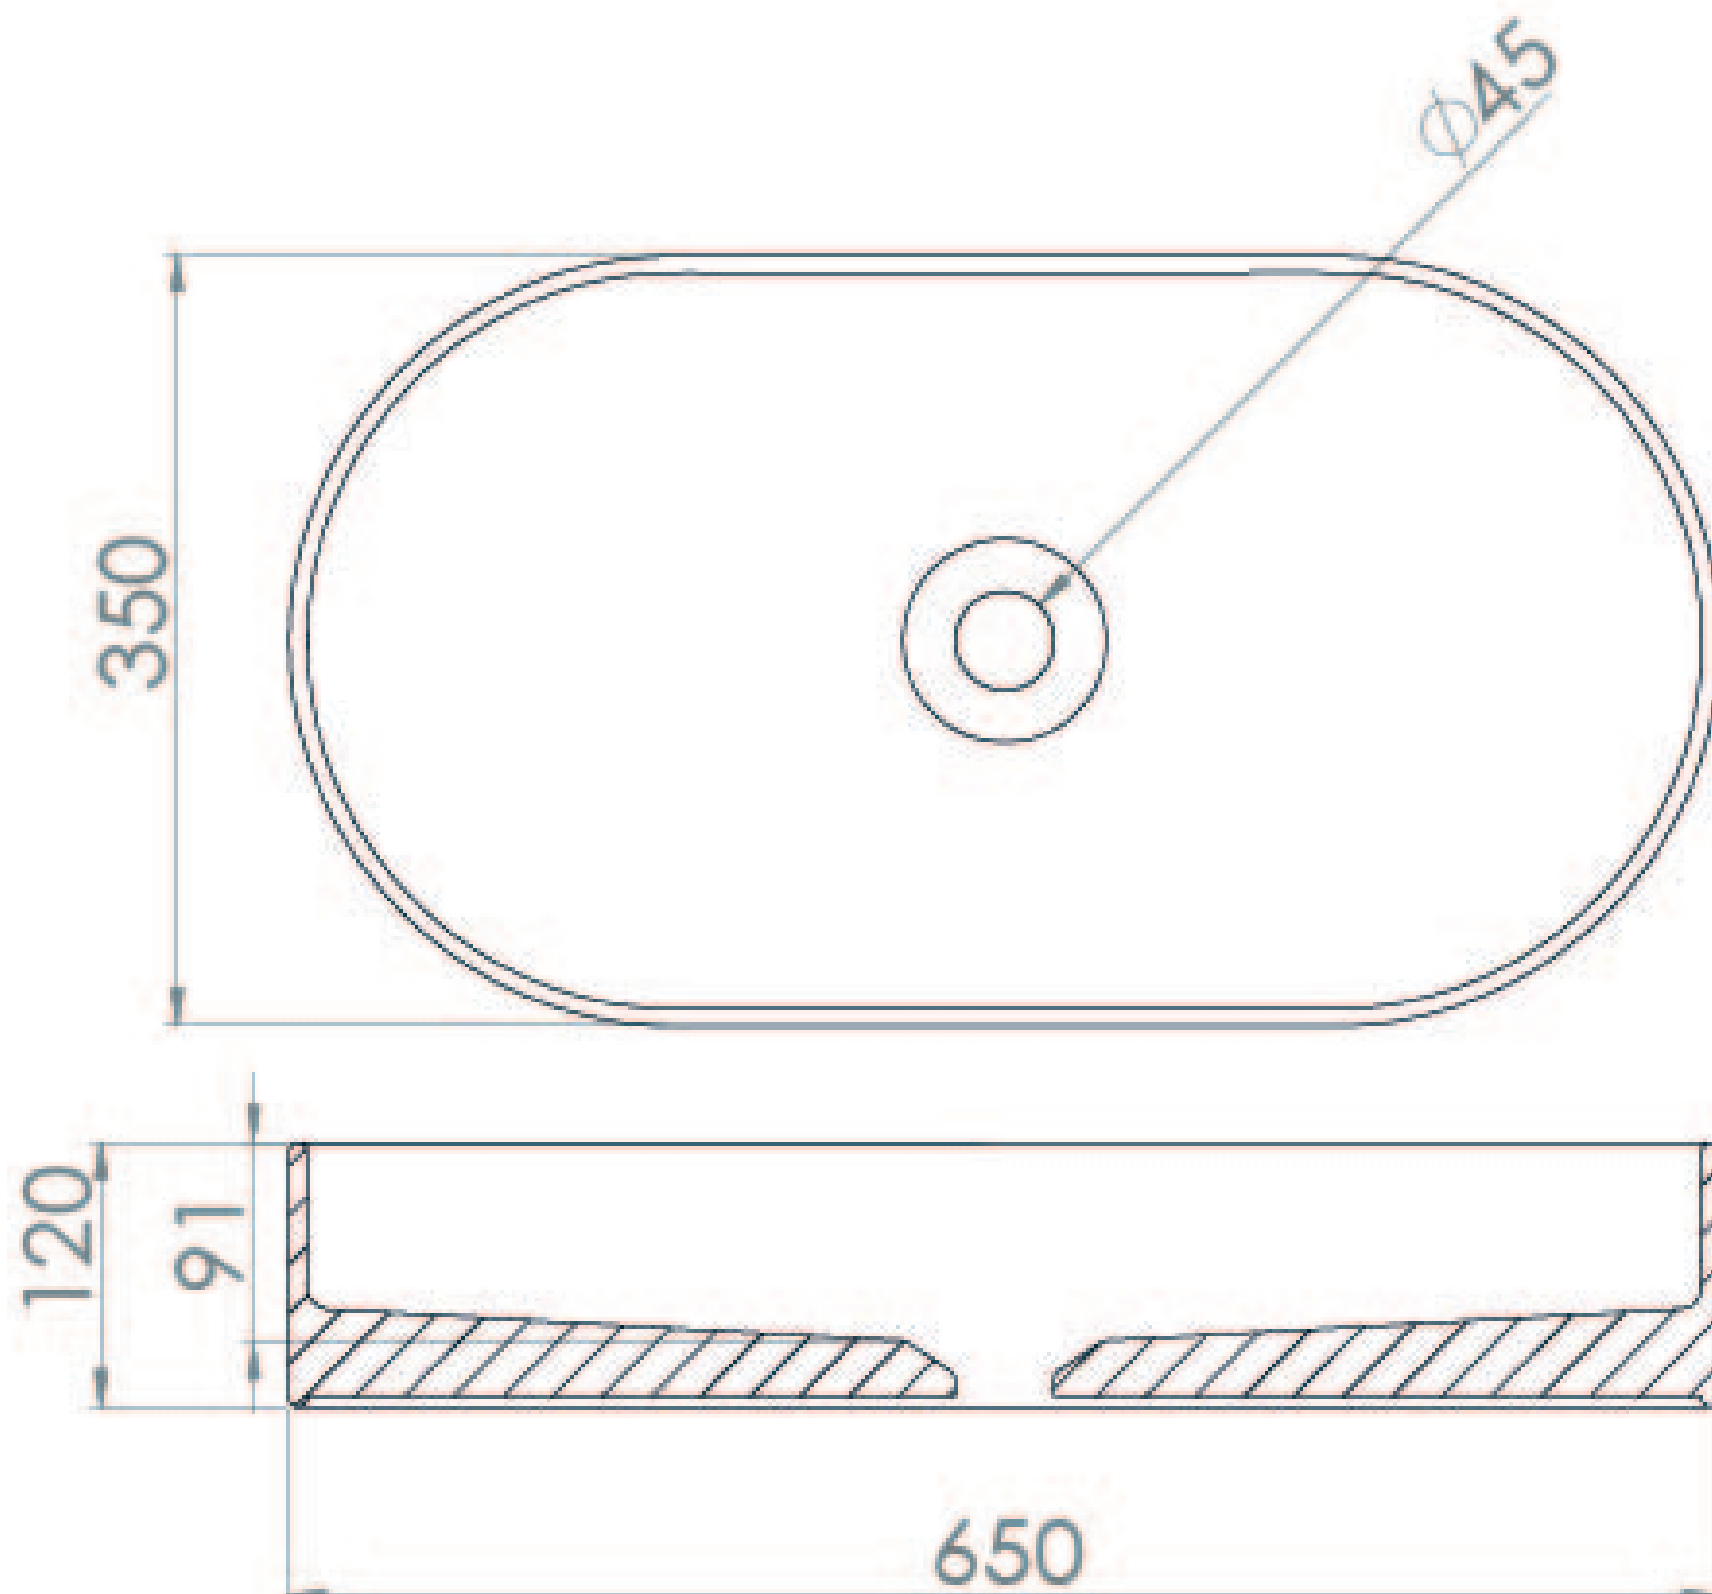

ICON 65X35CM COUNTERTOP WASHBASIN - NATURAL STONE

PRODUCT INFORMATION

Finish:	Natural Stone
Height:	120mm
Width:	650mm
Depth:	350mm
Material	Ceramic

Product Code: 83112.NS

DESCRIPTION

Our ICON range has expanded to give you the choice of 10 brand new colours. This thin profile, natural stone basin will be the perfect statement piece in any bathroom. *Please note that the coloured ICON basins have a 6-8 week lead time

TECHNICAL DRAWING