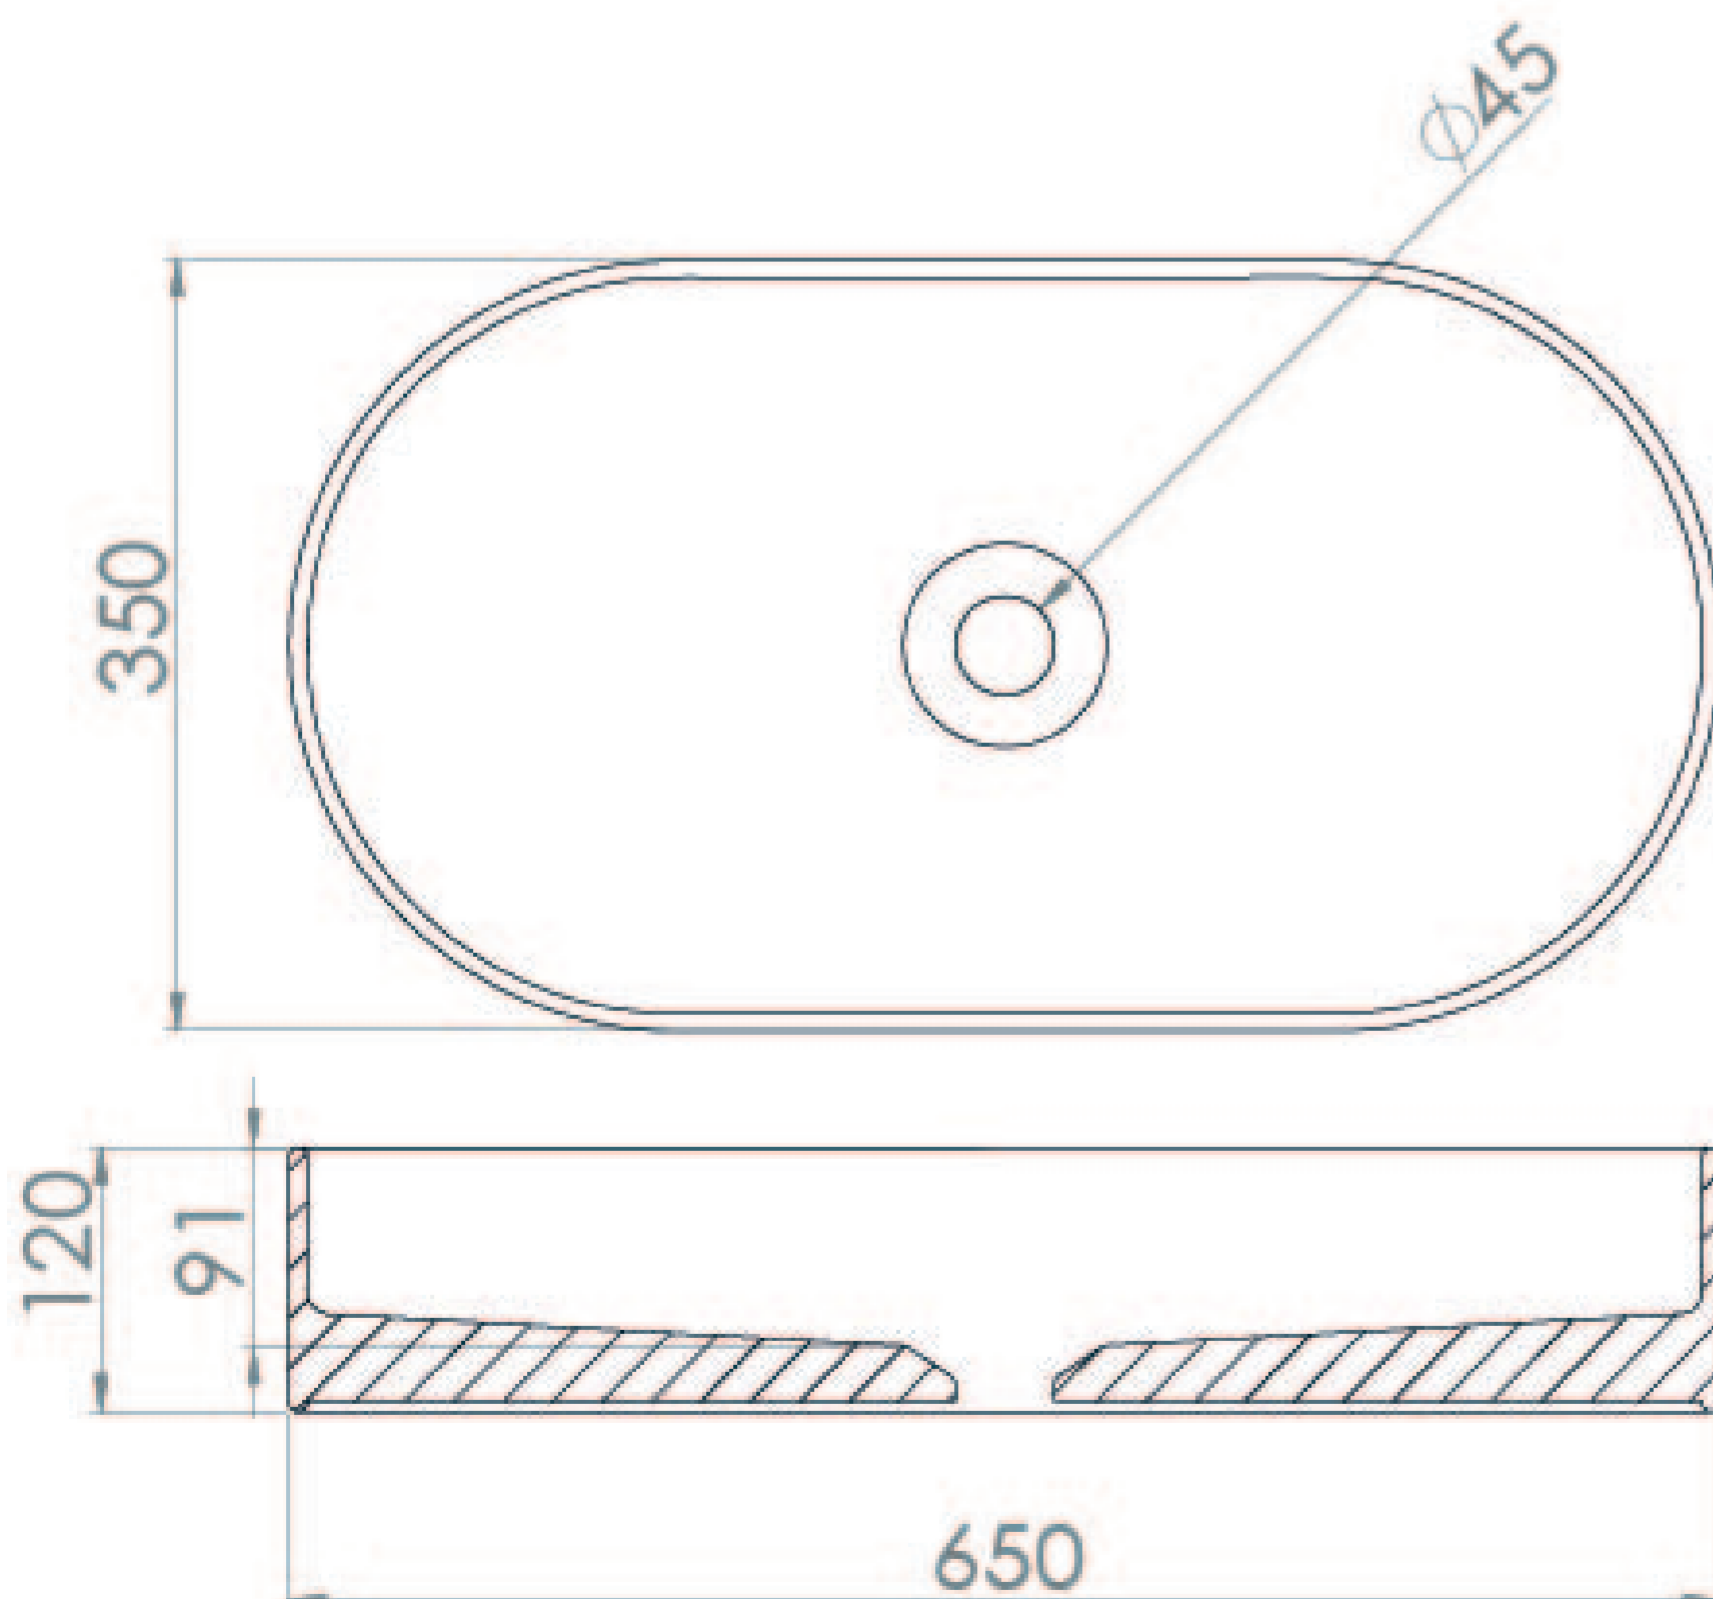

ICON 65X35CM COUNTERTOP WASHBASIN - MATTE WHITE

PRODUCT INFORMATION

Finish:	Matte White
Height:	120mm
Width:	650mm
Depth:	350mm
Material	Ceramic

Product Code: 83112.MW

DESCRIPTION

Our ICON range has expanded to give you the choice of 10 brand new colours. This thin profile, matte white basin will be the perfect statement piece in any bathroom. *Please note that the coloured ICON basins have a 6-8 week lead time

TECHNICAL DRAWING