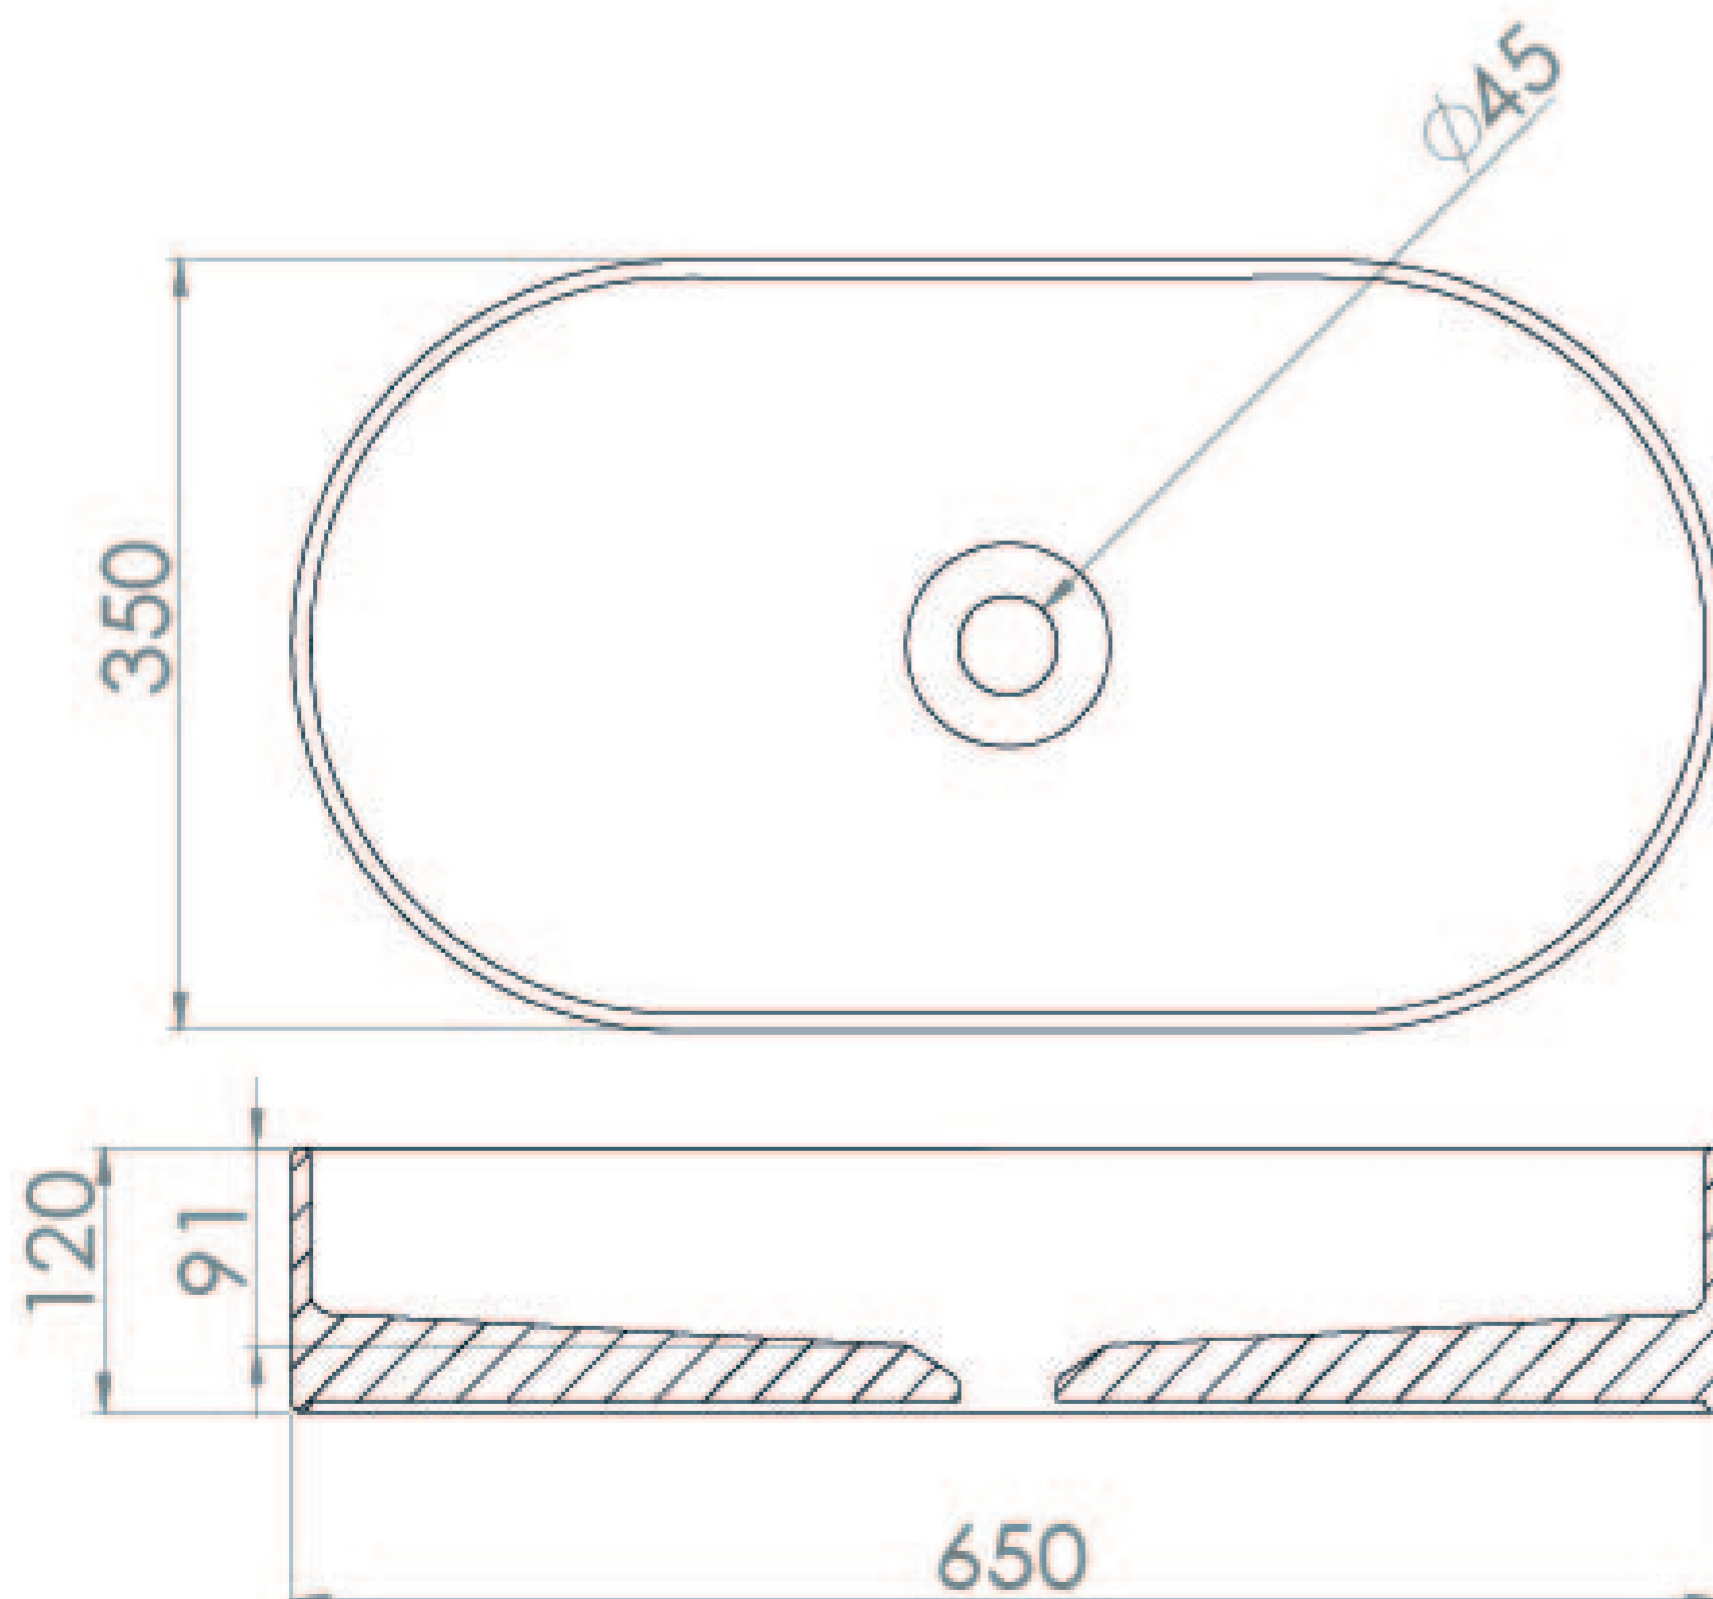

ICON 65X35CM COUNTERTOP WASHBASIN - MATTE WHITE

PRODUCT INFORMATION

Finish:	Matte White
Height:	120mm
Width:	650mm
Depth:	350mm
Material	Ceramic

Product Code: 83112.MW

DESCRIPTION

Our ICON range has expanded to give you the choice of 10 brand new colours. This thin profile, matte white basin will be the perfect statement piece in any bathroom. *Please note that the coloured ICON basins have a 6-8 week lead time

TECHNICAL DRAWING