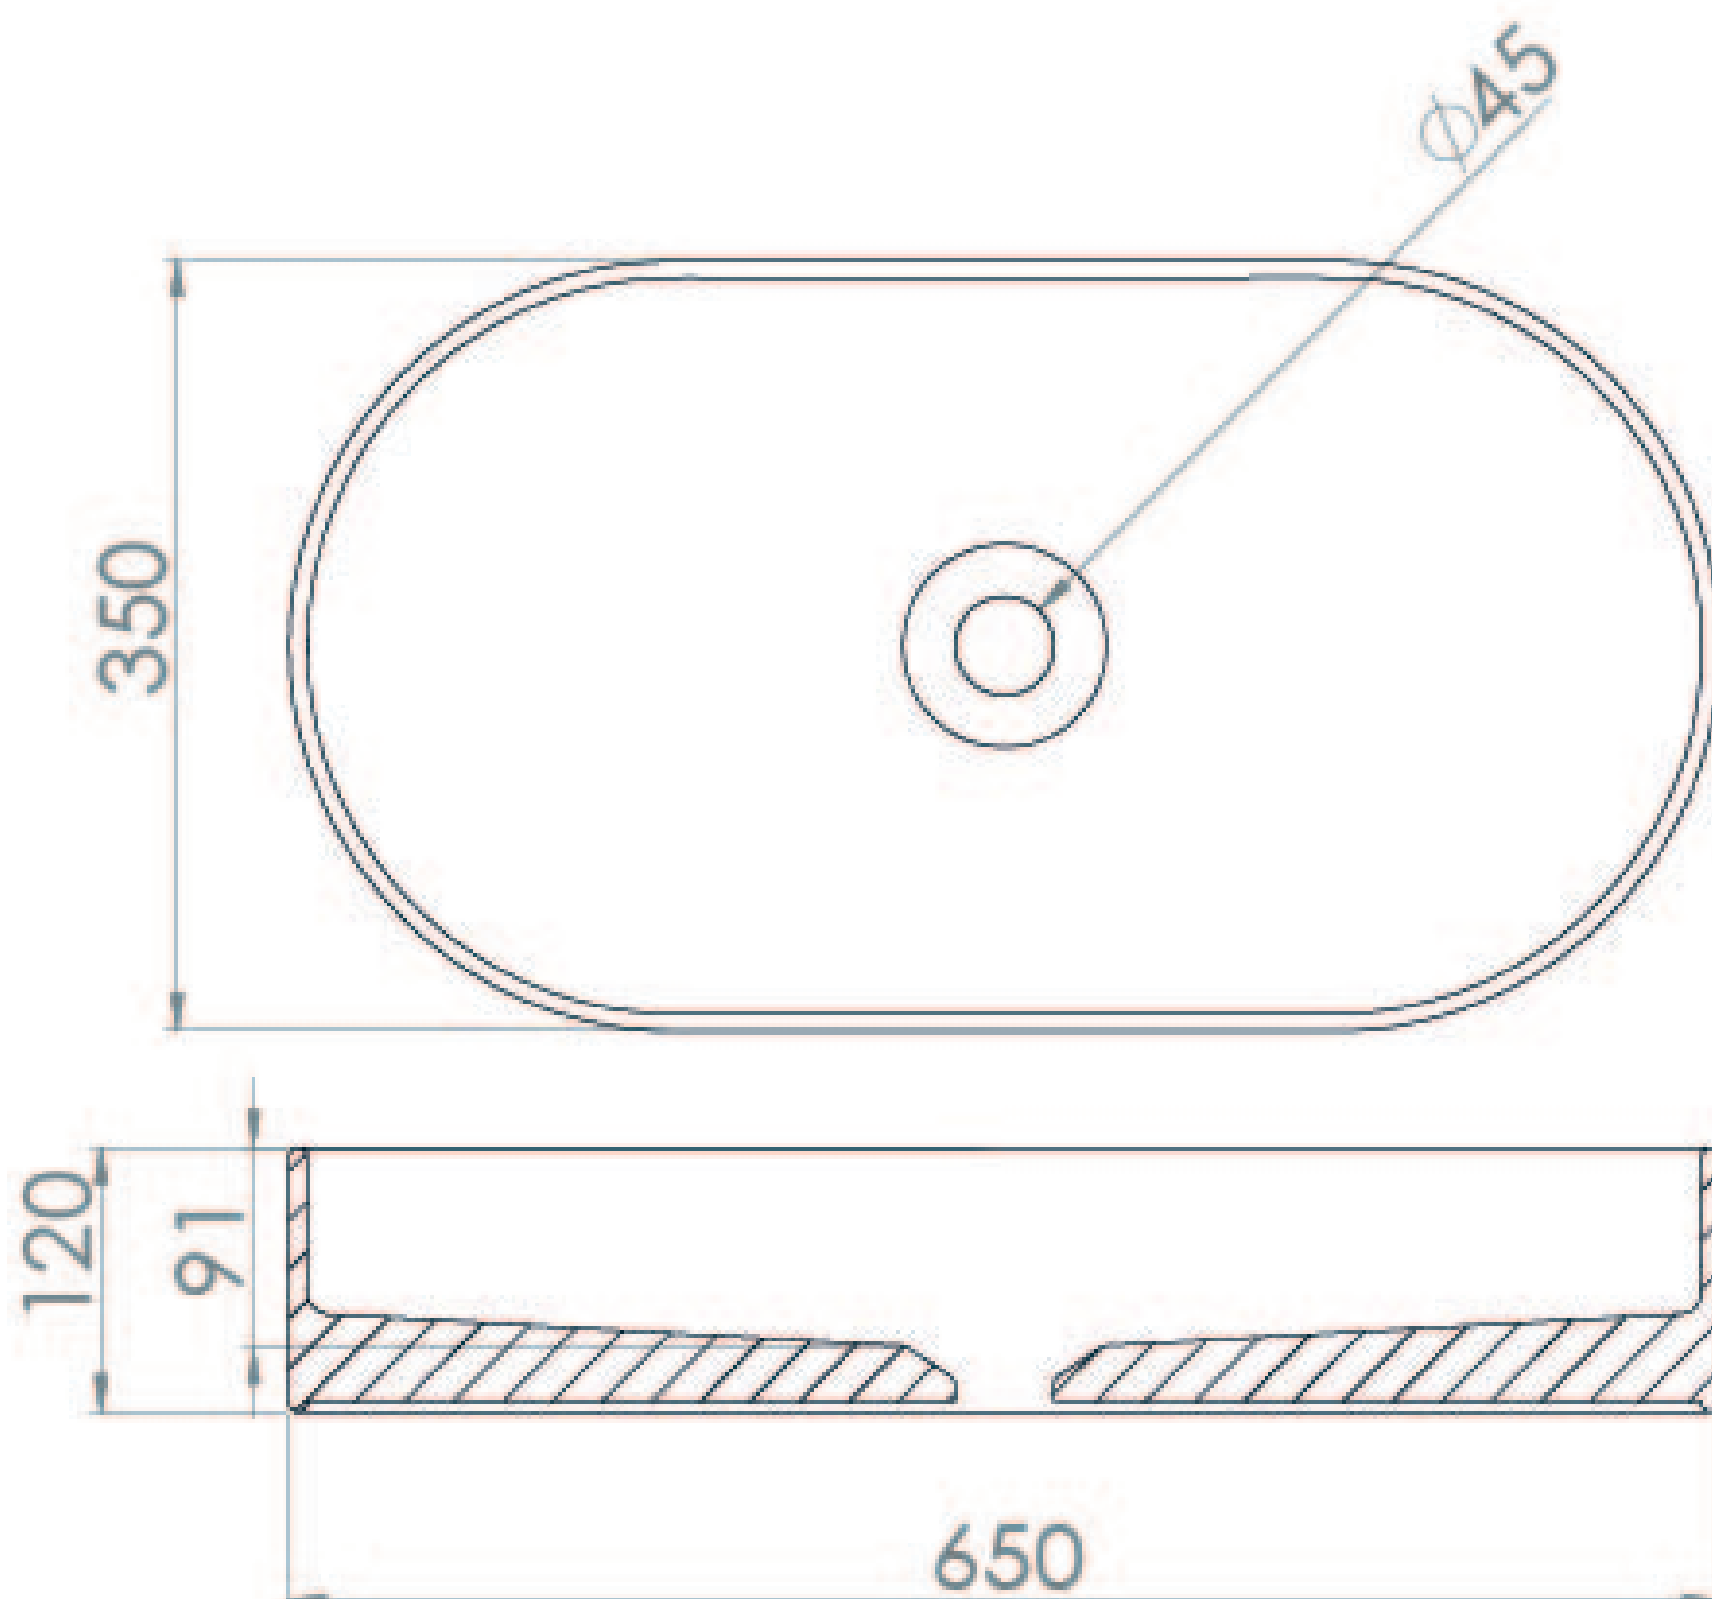

ICON 65X35CM COUNTERTOP WASHBASIN - MATTE WHITE

PRODUCT INFORMATION

Finish:	Matte White
Height:	120mm
Width:	650mm
Depth:	350mm
Material	Ceramic

Product Code: 83112.MW

DESCRIPTION

Our ICON range has expanded to give you the choice of 10 brand new colours. This thin profile, matte white basin will be the perfect statement piece in any bathroom. *Please note that the coloured ICON basins have a 6-8 week lead time

TECHNICAL DRAWING