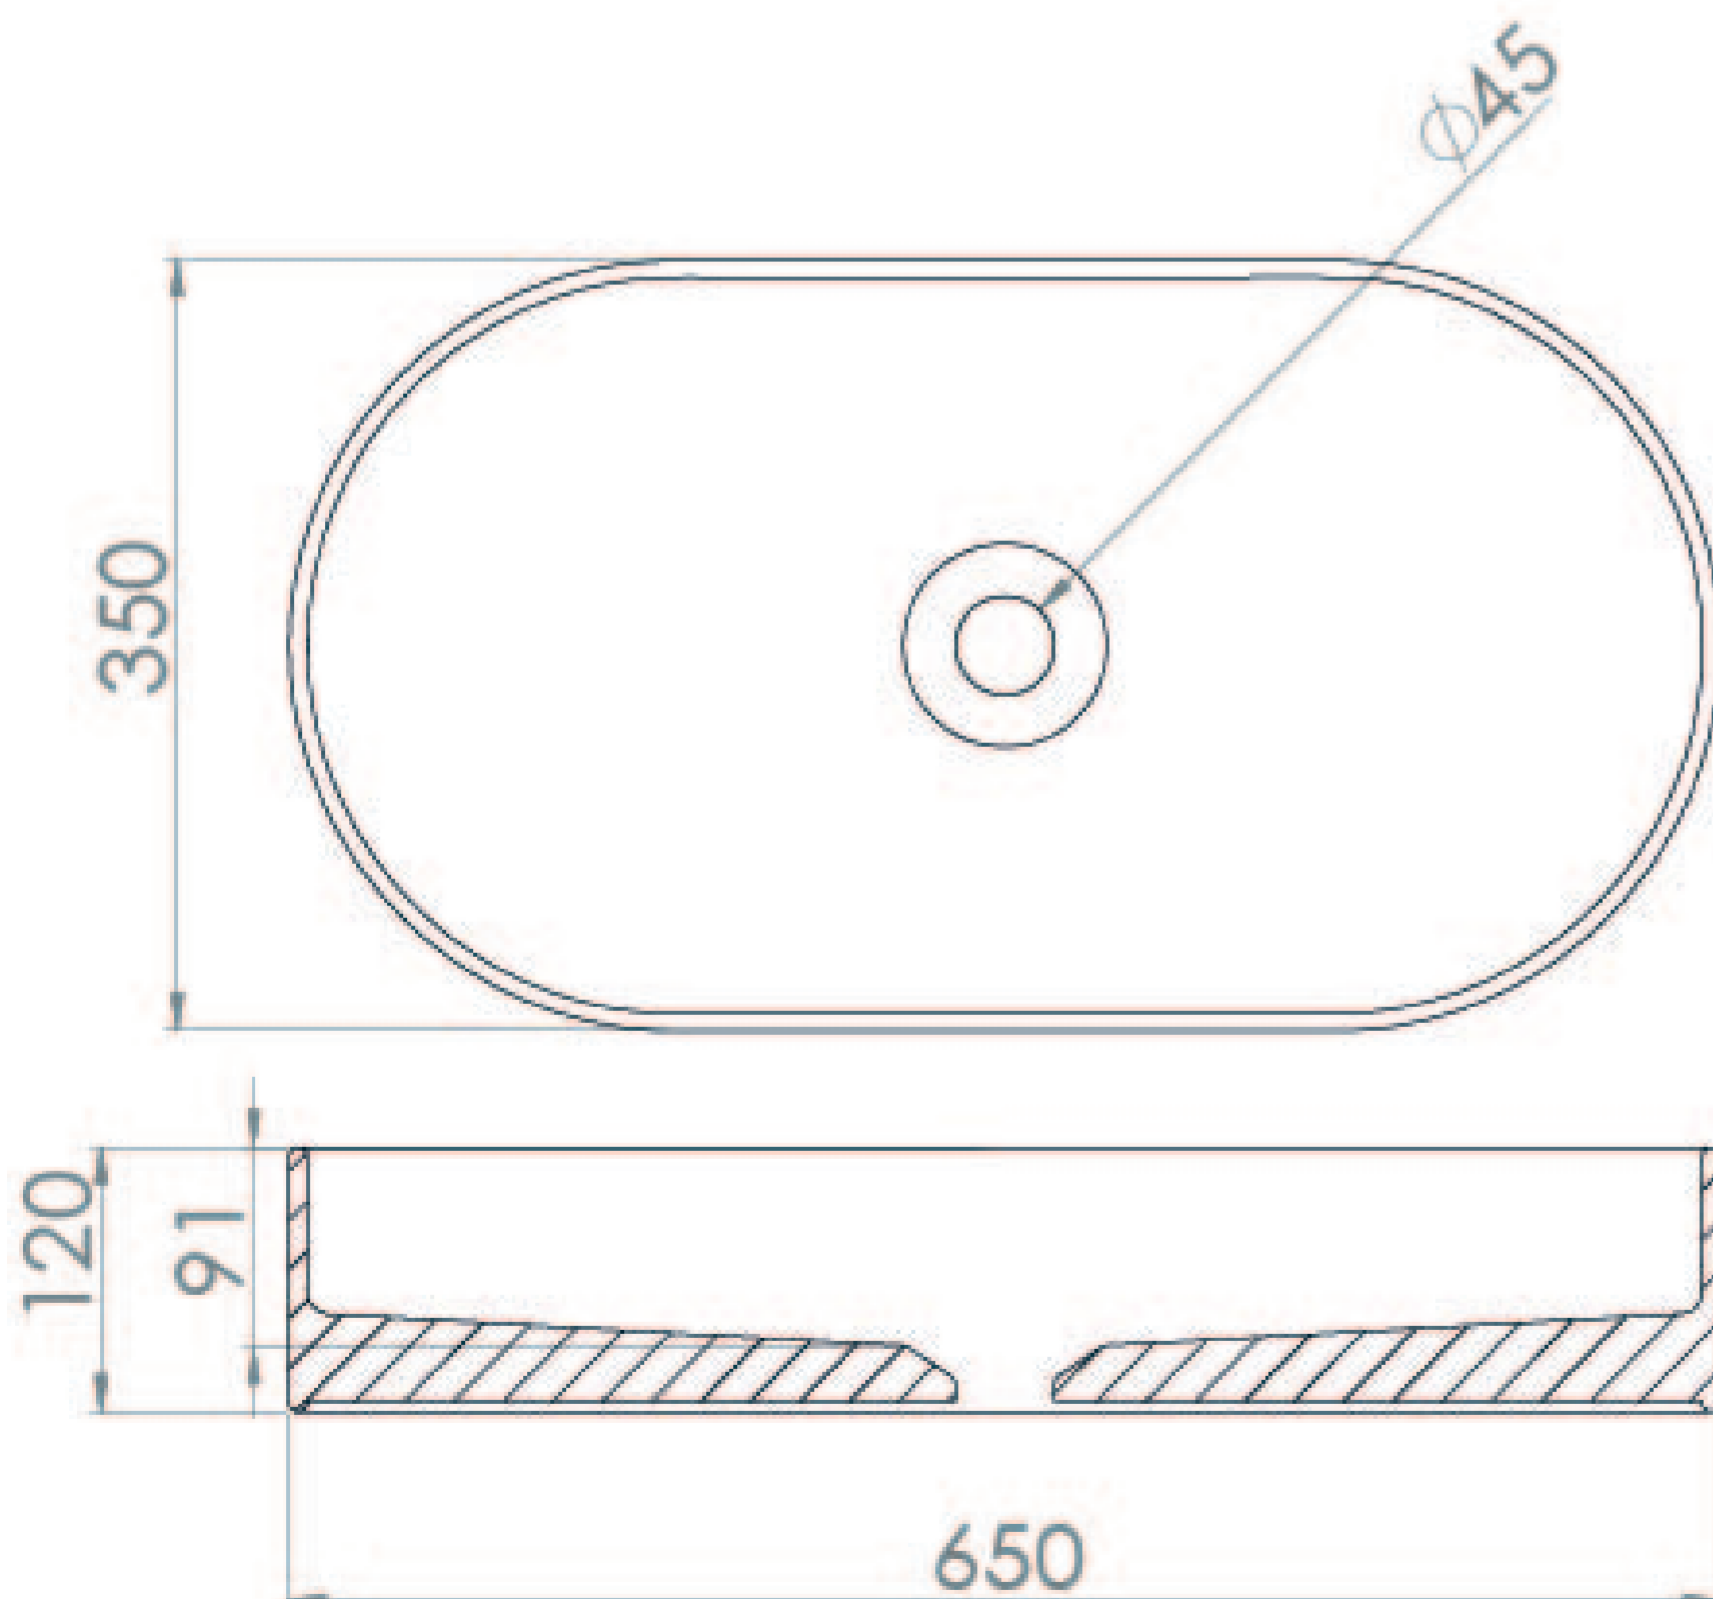

ICON 65X35CM COUNTERTOP WASHBASIN - MATTE BLACK

PRODUCT INFORMATION

Finish:	Matte Black
Height:	120mm
Width:	650mm
Depth:	350mm
Material	Ceramic

Product Code: 83112.MB

DESCRIPTION

Our ICON range has expanded to give you the choice of 10 brand new colours. This thin profile, matte black basin will be the perfect statement piece in any bathroom. *Please note that the coloured ICON basins have a 6-8 week lead time

TECHNICAL DRAWING