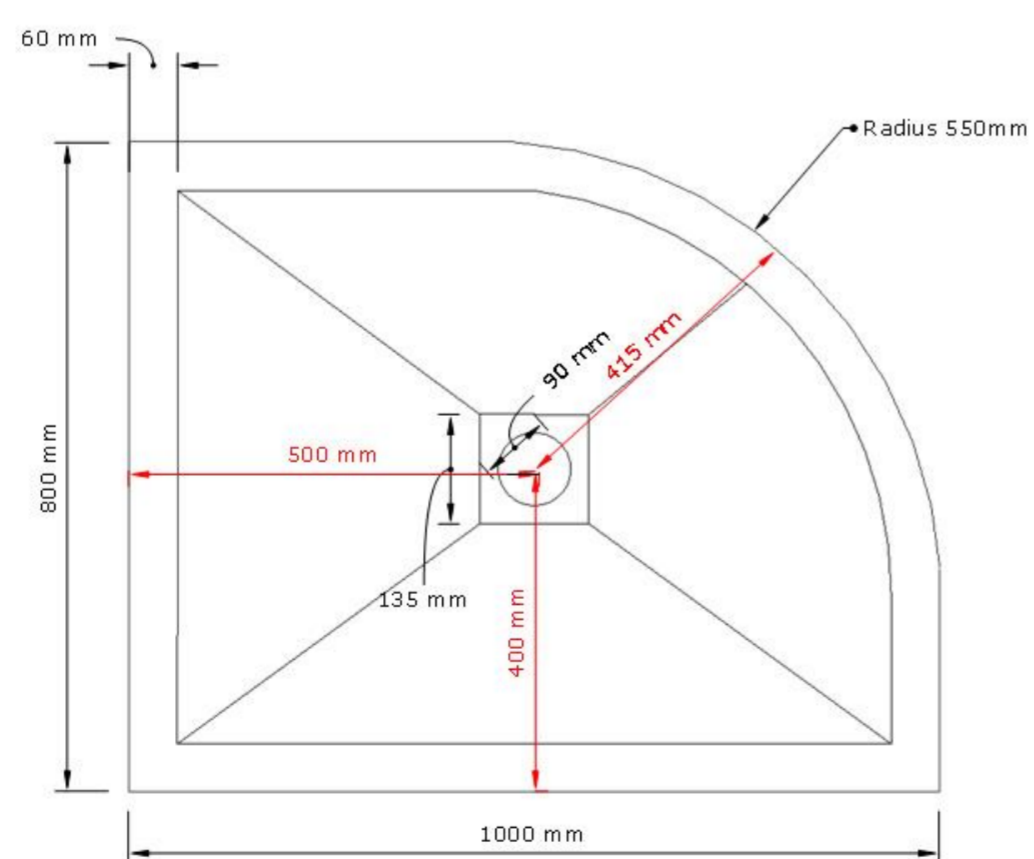

TECHNICAL DRAWING