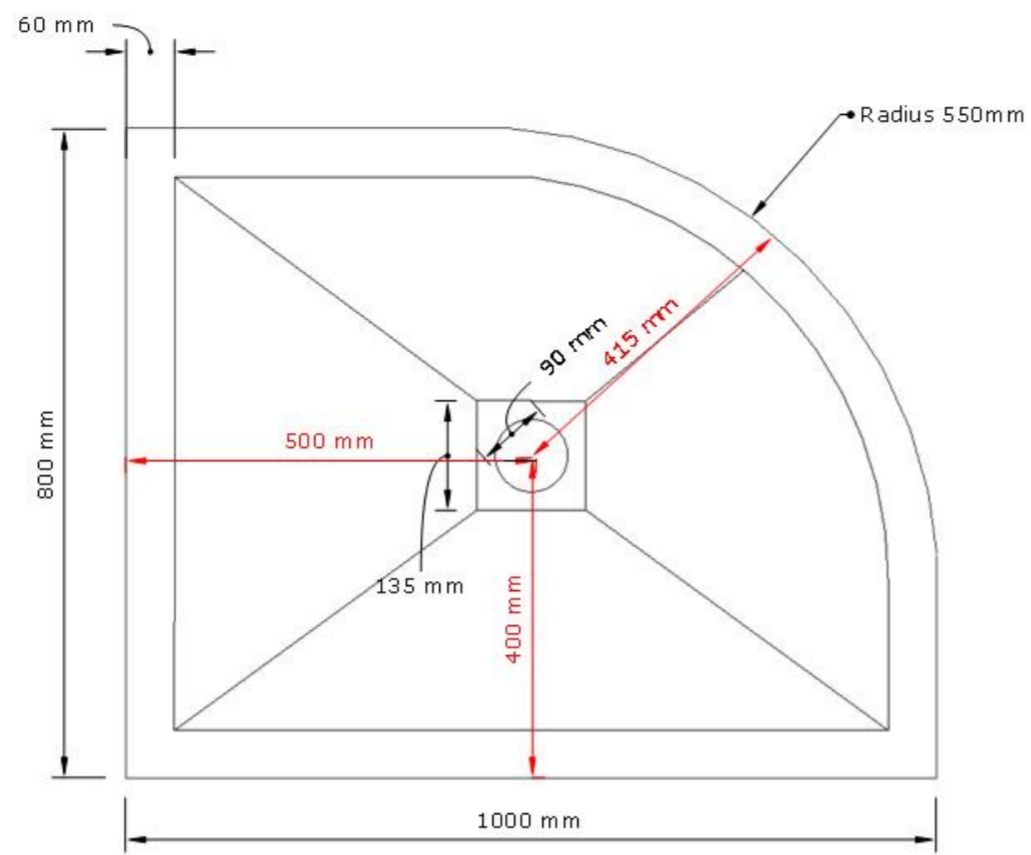

TECHNICAL DRAWING

Saneux reserves the right to alter the specifications and product range without prior notice. Dimensions are given as a guide only. Dimensions should not be used for surrounding furniture, fixtures and fittings until the product is on site.

<https://saneux.com/products/h25-1000x800mm-left-hand-quadrant-shower-tray>