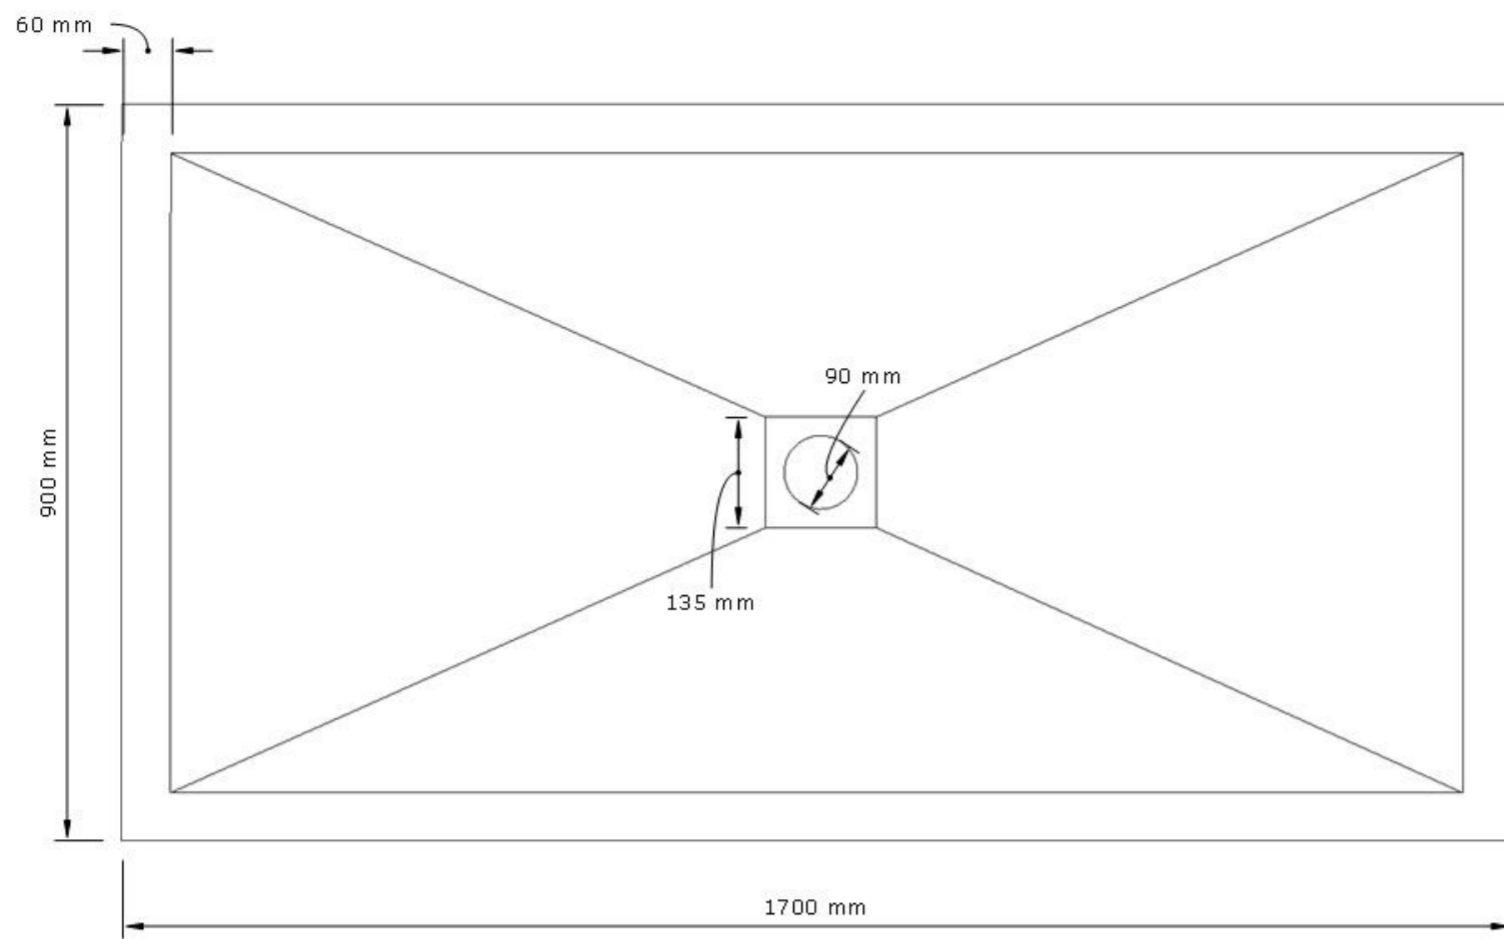

TECHNICAL DRAWING

Saneux reserves the right to alter the specifications and product range without prior notice. Dimensions are given as a guide only. Dimensions should not be used for surrounding furniture, fixtures and fittings until the product is on site.

<https://saneux.com/products/h25-1700x900mm-shower-tray>