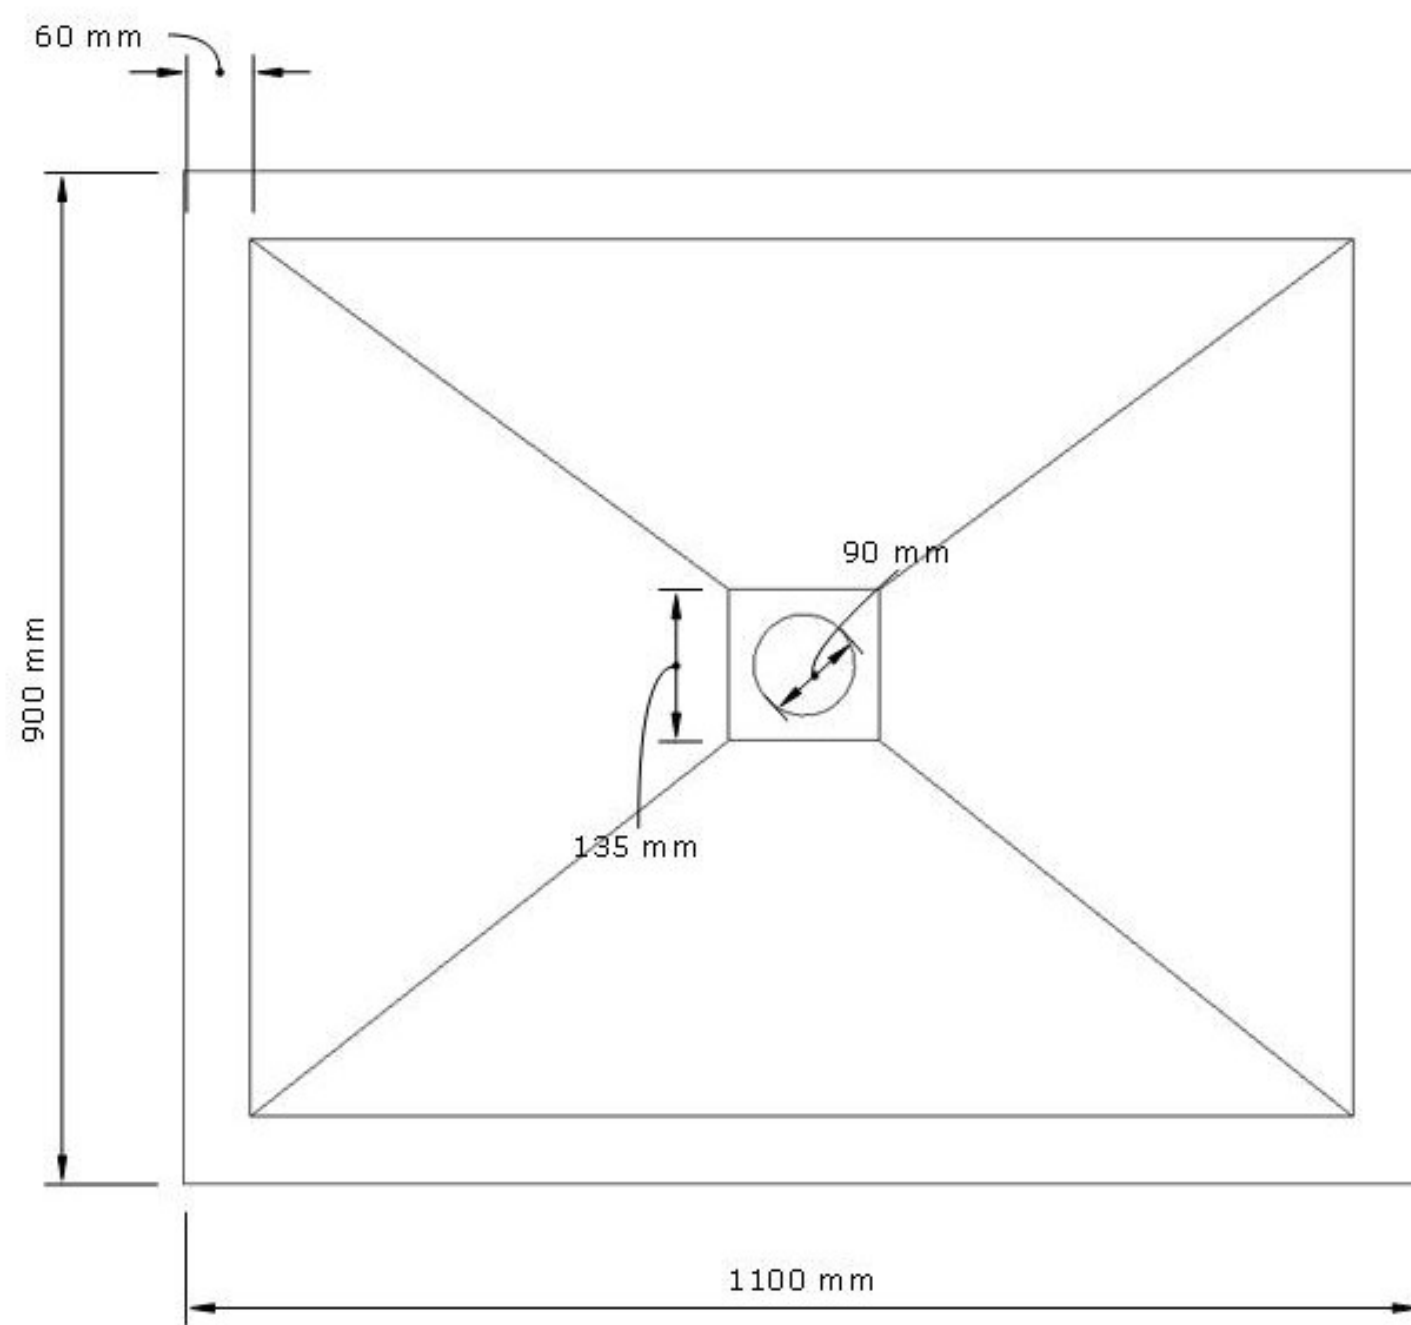

H25 1100X900MM SHOWER TRAY

PRODUCT INFORMATION

Finish:	Gloss White
Height:	24mm
Width:	900mm
Depth:	1100mm
Material	Stone Resin
Weight	38.7kg

Product Code: H2508

DESCRIPTION

H25 tray 25mm with stainless steel waste cover and high flow waste.

The H25 collection of shower trays combines the quality craftsmanship and stylish design that Saneux is renowned for. Handmade in the UK from 100% natural stone resin.

Dimensions - **1100 mm (w) x 25 mm (h) x 900 mm (d)**

TECHNICAL DRAWING

H25 shower tray depth 24 -27mm

Saneux reserves the right to alter the specifications and product range without prior notice. Dimensions are given as a guide only. Dimensions should not be used for surrounding furniture, fixtures and fittings until the product is on site.

<https://saneux.com/products/h25-1100x900mm-shower-tray>