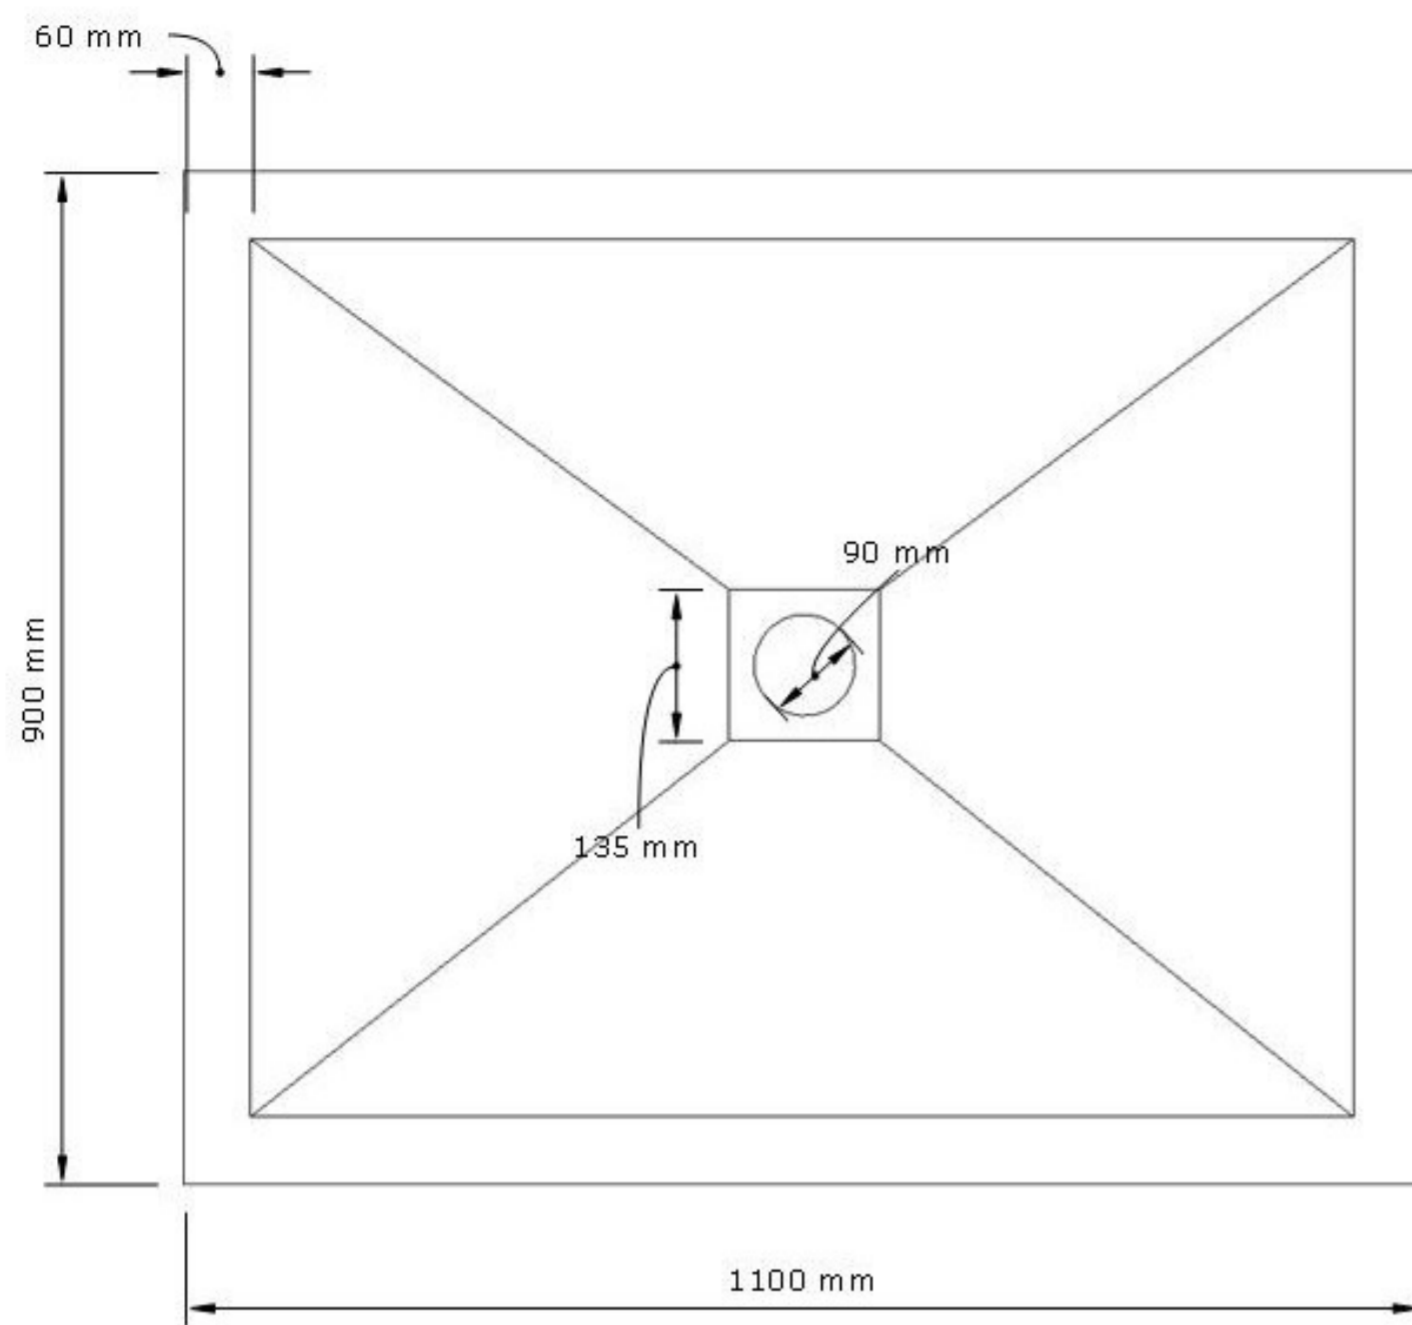

H25 1100X900MM SHOWER TRAY

PRODUCT INFORMATION

Finish:	Gloss White
Height:	24mm
Width:	900mm
Depth:	1100mm
Material	Stone Resin
Weight	38.7kg

Product Code: H2508

DESCRIPTION

H25 tray 25mm with stainless steel waste cover and high flow waste.

The H25 collection of shower trays combines the quality craftsmanship and stylish design that Saneux is renowned for. Handmade in the UK from 100% natural stone resin.

Dimensions - **1100 mm (w) x 25 mm (h) x 900 mm (d)**

TECHNICAL DRAWING

H25 shower tray depth 24 -27mm

Saneux reserves the right to alter the specifications and product range without prior notice. Dimensions are given as a guide only. Dimensions should not be used for surrounding furniture, fixtures and fittings until the product is on site.

<https://saneux.com/products/h25-1100x900mm-shower-tray>