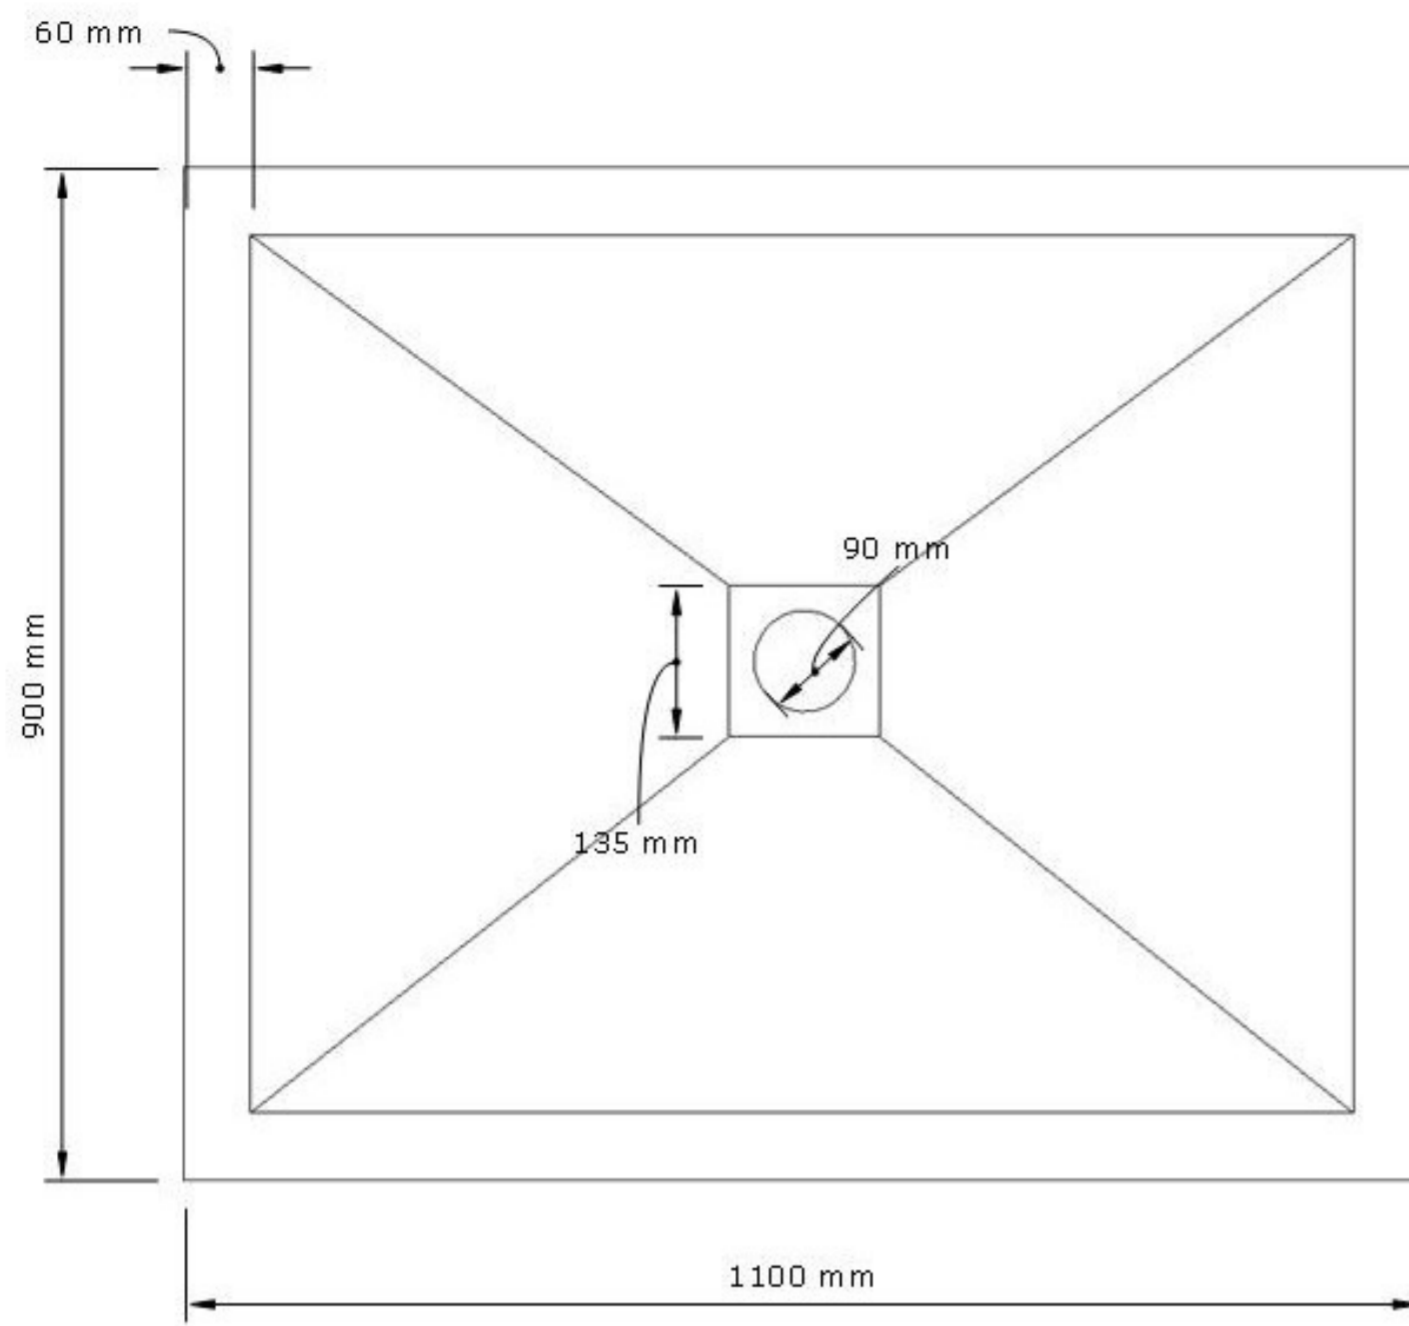

H25 1100X900MM SHOWER TRAY

PRODUCT INFORMATION

Finish:	Gloss White
Height:	24mm
Width:	900mm
Depth:	1100mm
Material	Stone Resin
Weight	38.7kg

Product Code: H2508

DESCRIPTION

Purchase waste seperately: WA025

TECHNICAL DRAWING

H25 shower tray depth 24 -27mm

Saneux reserves the right to alter the specifications and product range without prior notice. Dimensions are given as a guide only. Dimensions should not be used for surrounding furniture, fixtures and fittings until the product is on site.

<https://saneux.com/products/h25-1100x900mm-shower-tray>