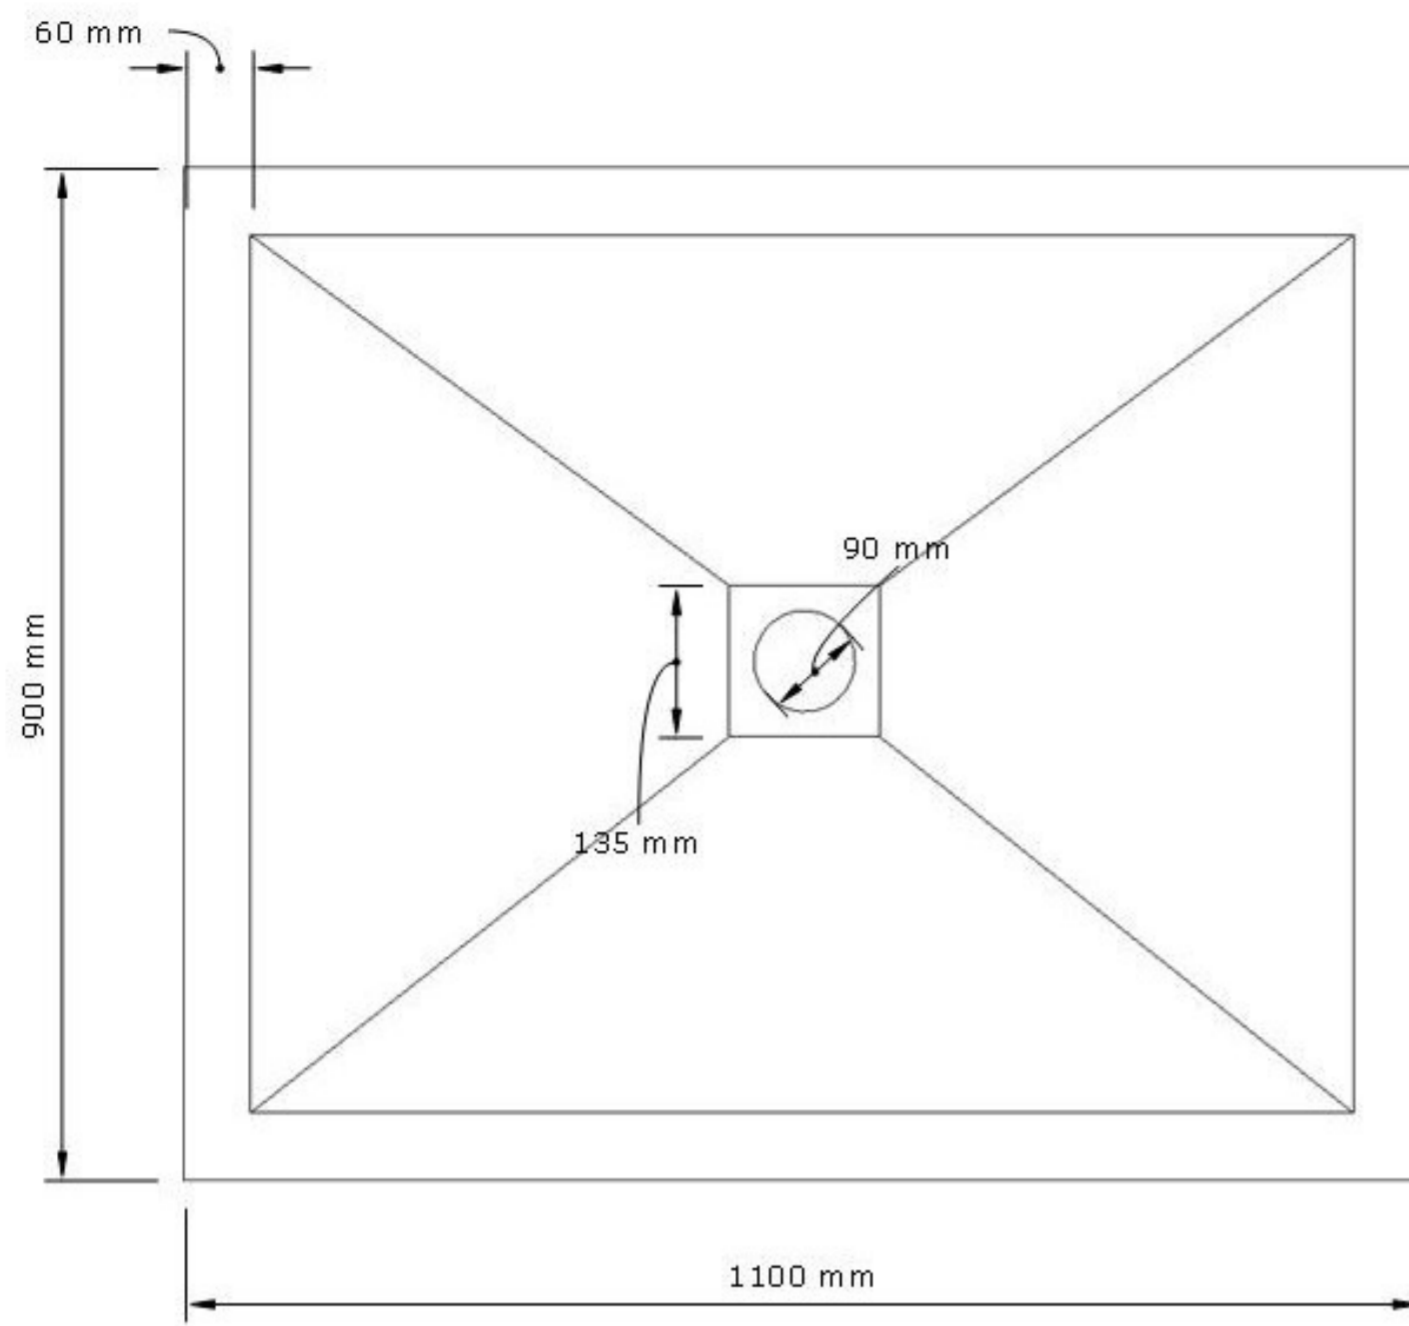

### PRODUCT INFORMATION

<b>Finish:</b>	Gloss White
<b>Height:</b>	24mm
<b>Width:</b>	900mm
<b>Depth:</b>	1100mm
<b>Material</b>	Stone Resin
<b>Weight</b>	38.7kg

**Product Code:** H2508

---

### DESCRIPTION

H25 tray 25mm with stainless steel waste cover and high flow waste.

The H25 collection of shower trays combines the quality craftsmanship and stylish design that Saneux is renowned for. Handmade in the UK from 100% natural stone resin.

Dimensions - **1100 mm (w) x 25 mm (h) x 900 mm (d)**

---

# TECHNICAL DRAWING

H25 shower tray depth 24 -27mm

---

Saneux reserves the right to alter the specifications and product range without prior notice. Dimensions are given as a guide only. Dimensions should not be used for surrounding furniture, fixtures and fittings until the product is on site.