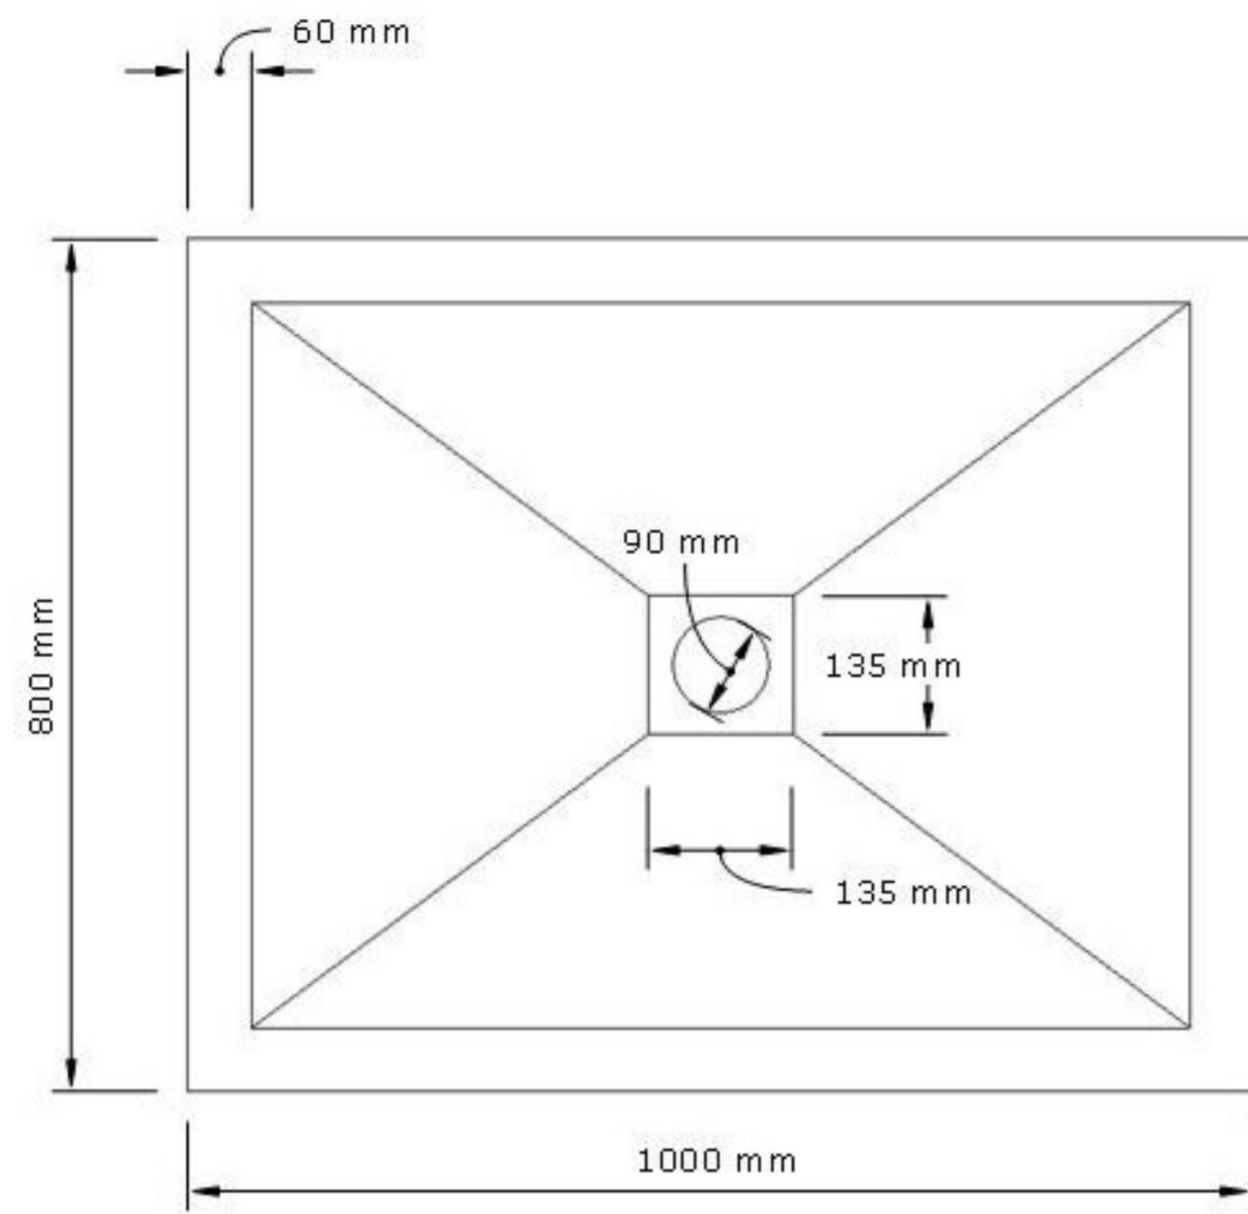

## H25 1000X800MM SHOWER TRAY

---

### PRODUCT INFORMATION

<b>Finish:</b>	Gloss White
<b>Height:</b>	24mm
<b>Width:</b>	800mm
<b>Depth:</b>	1000mm
<b>Material</b>	Stone Resin
<b>Weight</b>	35.7kg

**Product Code:** H2504

---

### DESCRIPTION

H25 tray 25mm with stainless steel waste cover and high flow waste.

The H25 collection of shower trays combines the quality craftsmanship and stylish design that Saneux is renowned for. Handmade in the UK from 100% natural stone resin.

Dimensions - **1000 mm (w) x 25 mm (h) x 800 mm (d)**

---