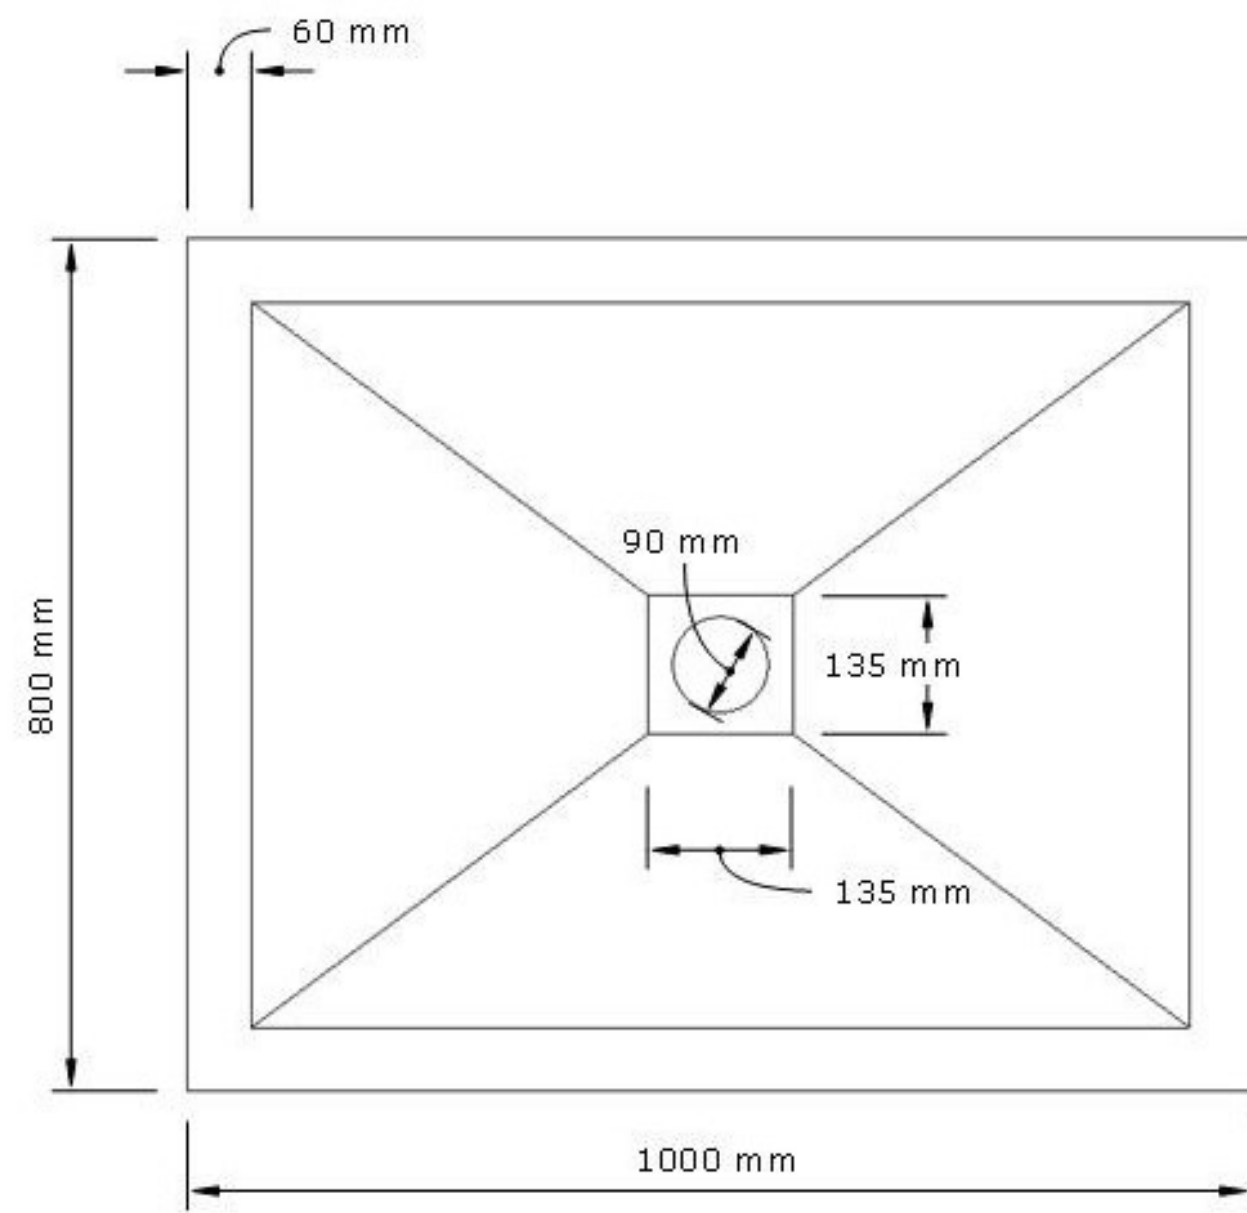

TECHNICAL DRAWING

Saneux reserves the right to alter the specifications and product range without prior notice. Dimensions are given as a guide only. Dimensions should not be used for surrounding furniture, fixtures and fittings until the product is on site.

<https://saneux.com/products/h25-1000x800mm-shower-tray>