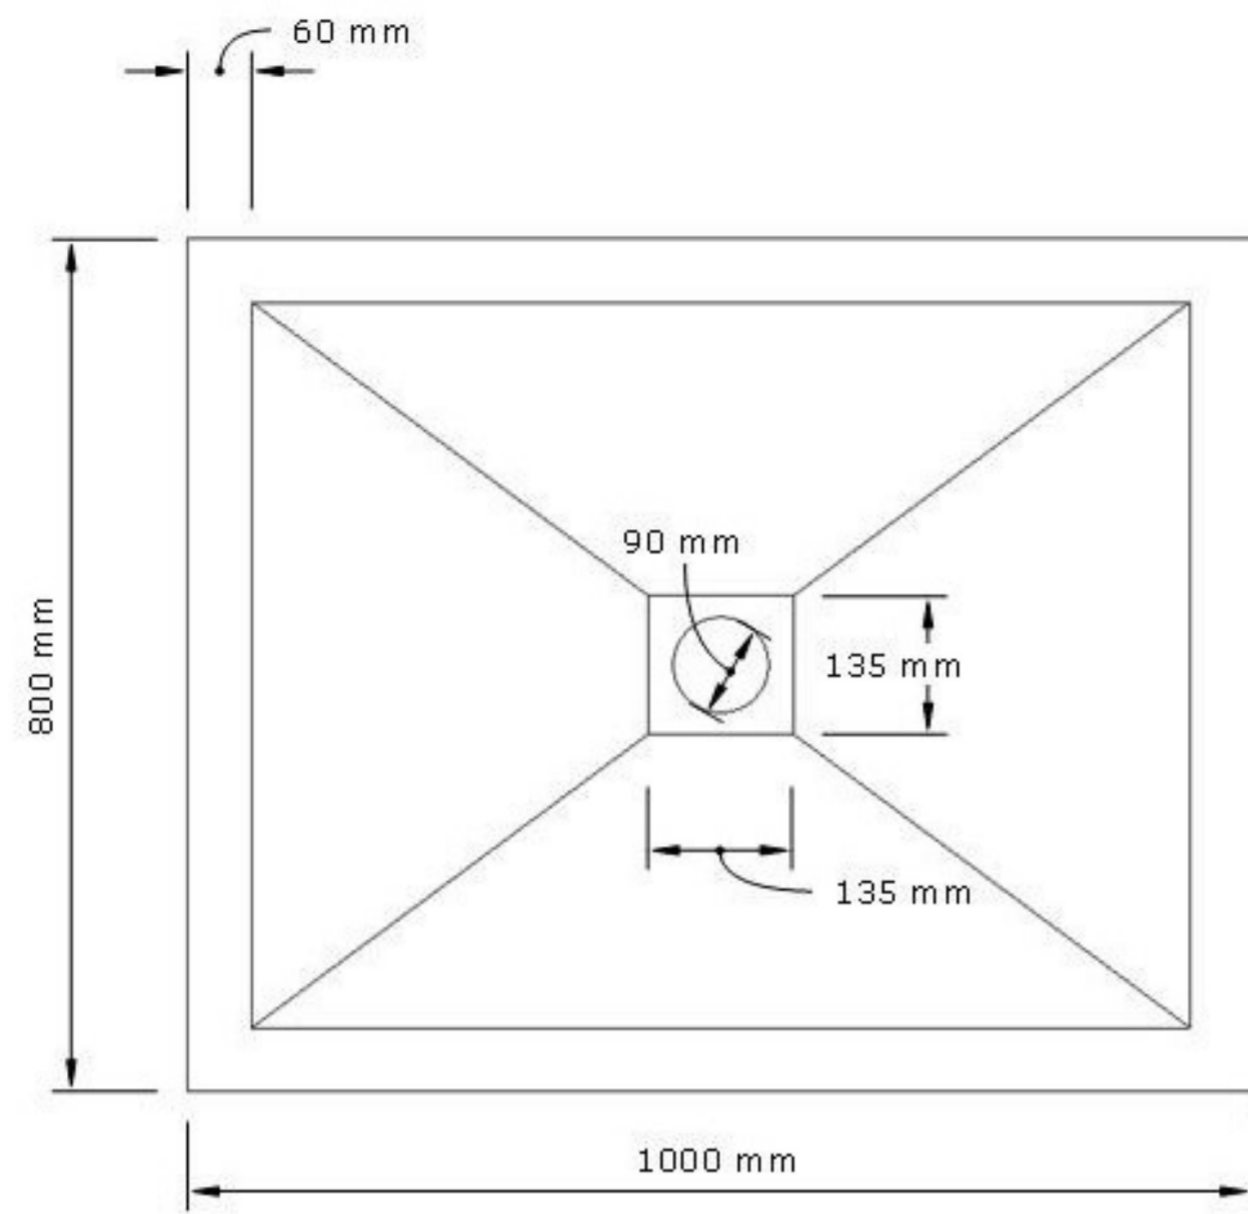

TECHNICAL DRAWING

Saneux reserves the right to alter the specifications and product range without prior notice. Dimensions are given as a guide only. Dimensions should not be used for surrounding furniture, fixtures and fittings until the product is on site.

<https://saneux.com/products/h25-1000x800mm-shower-tray>