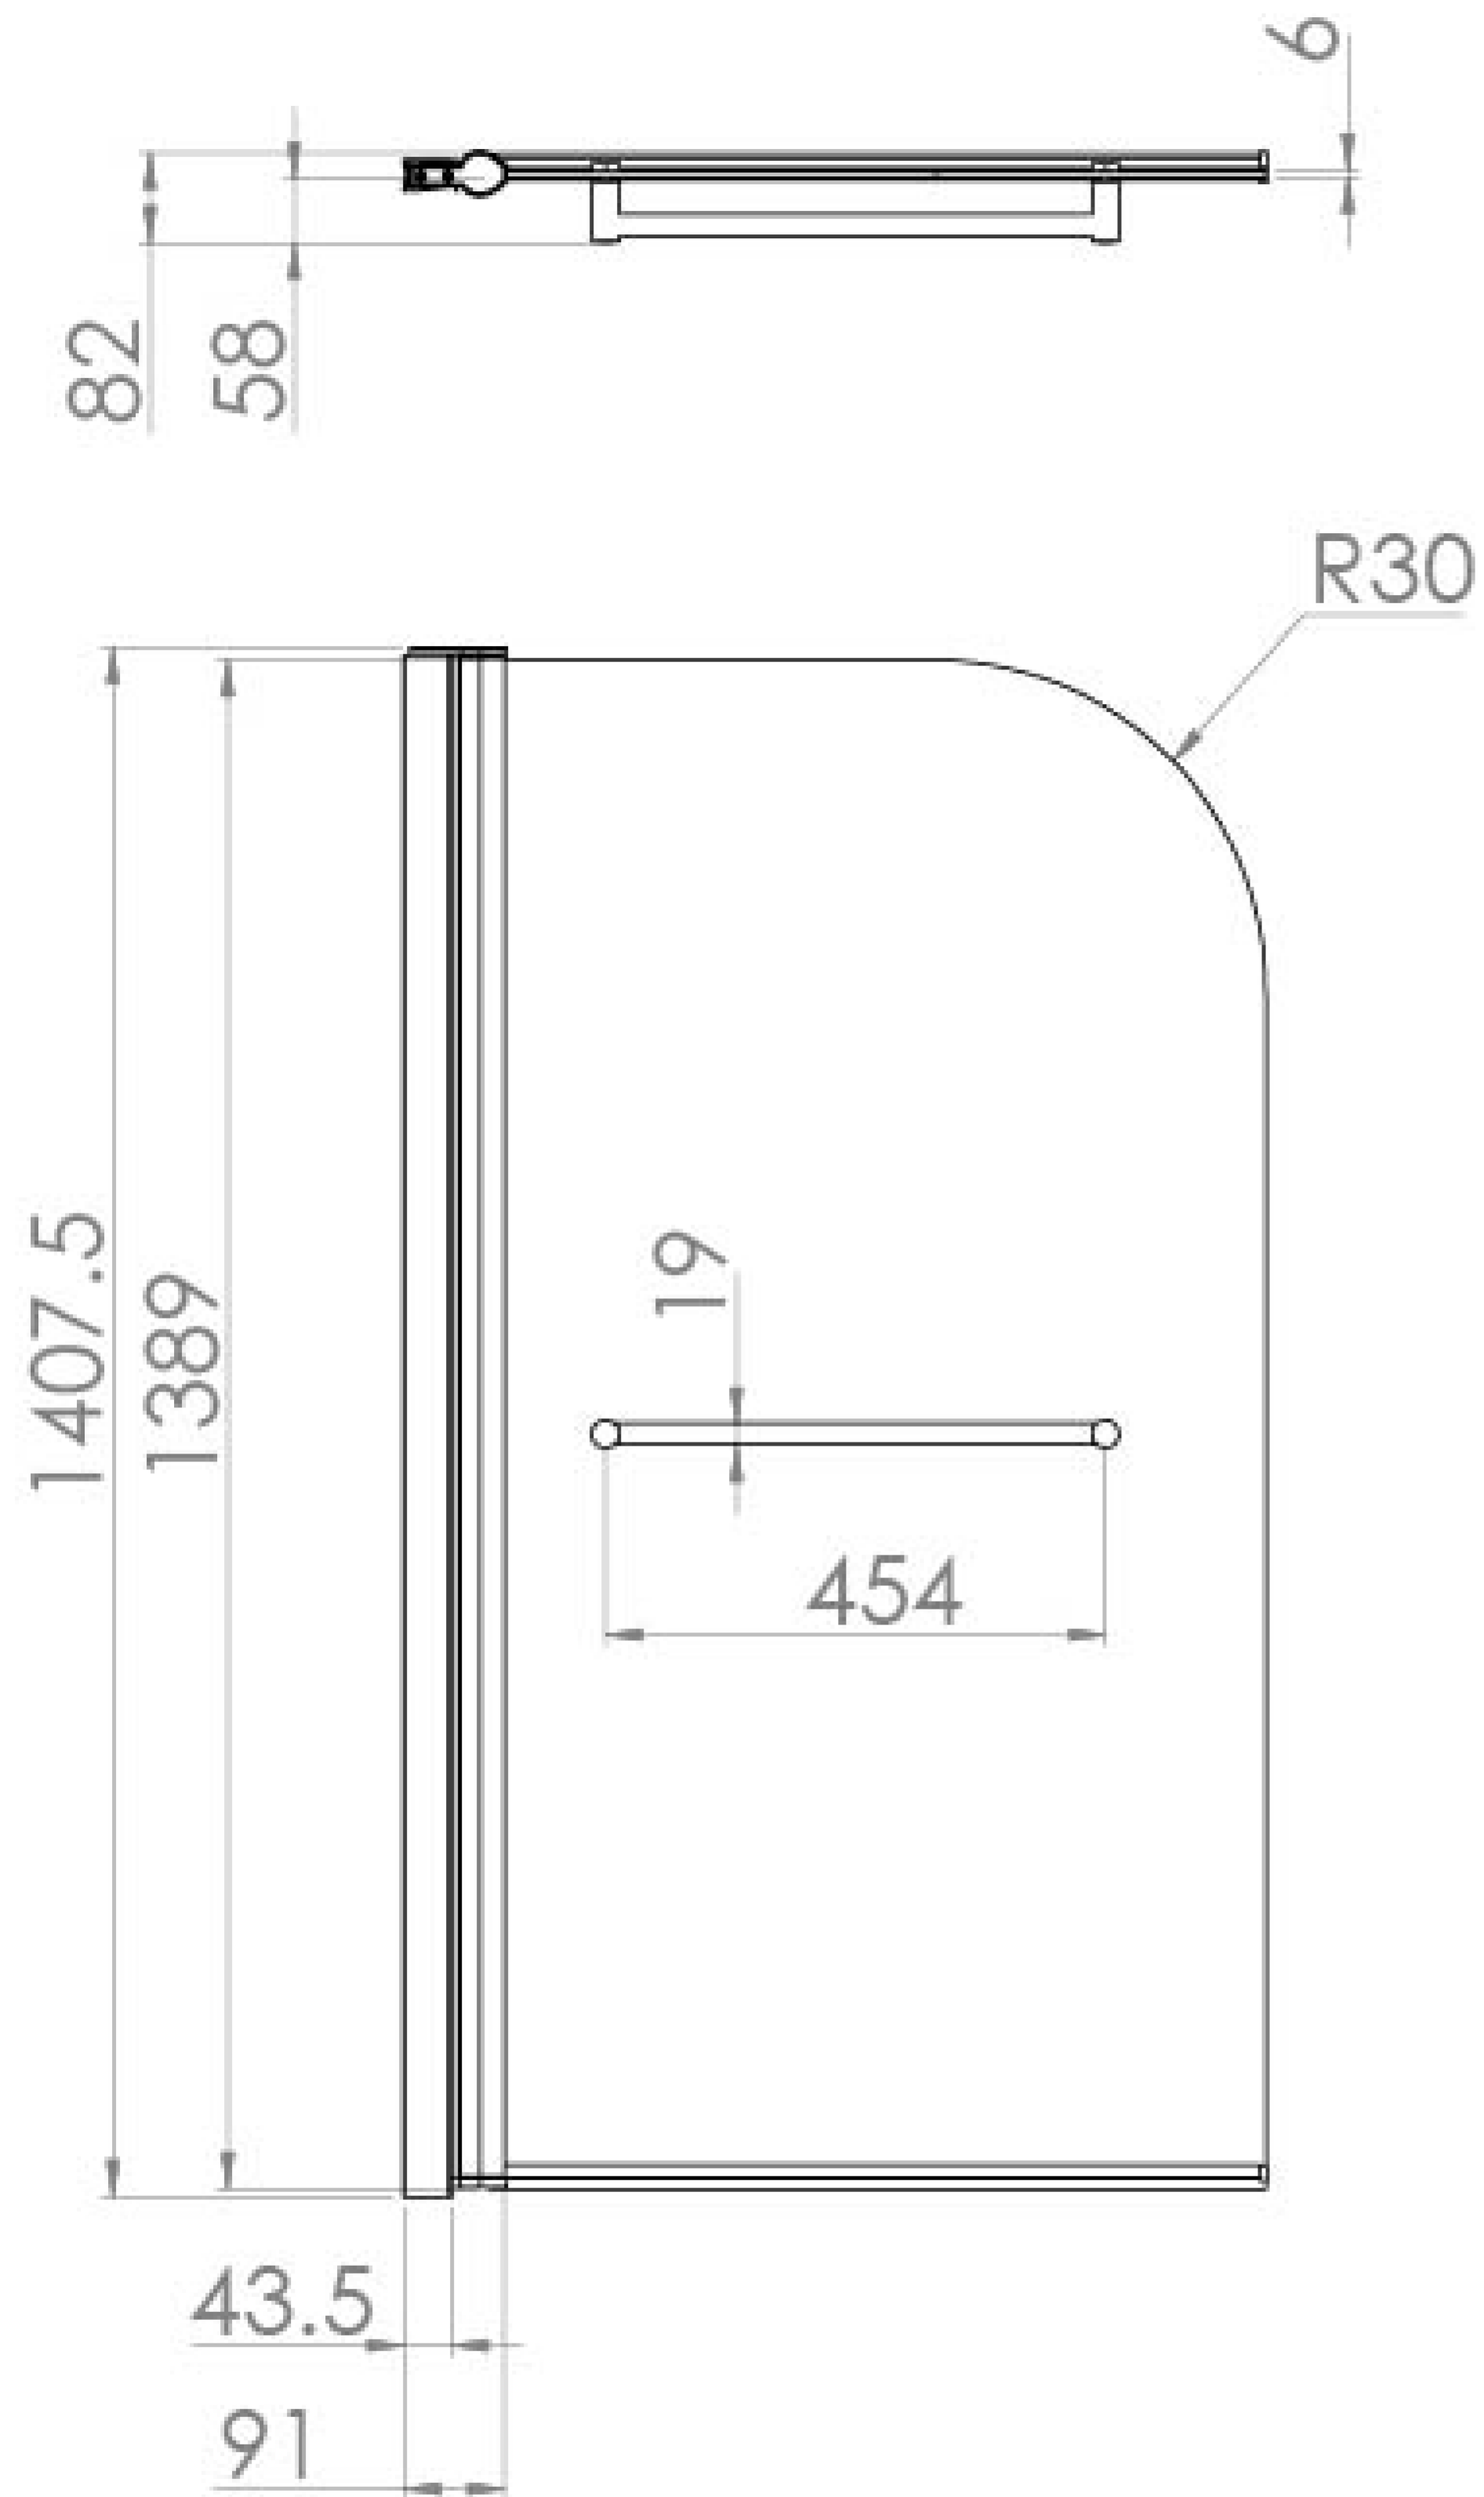

BATH RADIUS SHAPED SCREEN INCLUDING TOWEL RAIL 6MM

PRODUCT INFORMATION

Finish:	Transparent
Height:	1407.5mm
Width:	784mm
Depth:	6mm
Material	Glass
Weight	19kg

Product Code: S2850

DESCRIPTION

AGUA MAISON sail-shaped bath screen 137 x 75cm including towel rail.

Glass - **5mm**

Dimensions - **1375 mm (h) x 750 mm (d)**

Saneux reserves the right to alter the specifications and product range without prior notice. Dimensions are given as a guide only. Dimensions should not be used for surrounding furniture, fixtures and fittings until the product is on site.