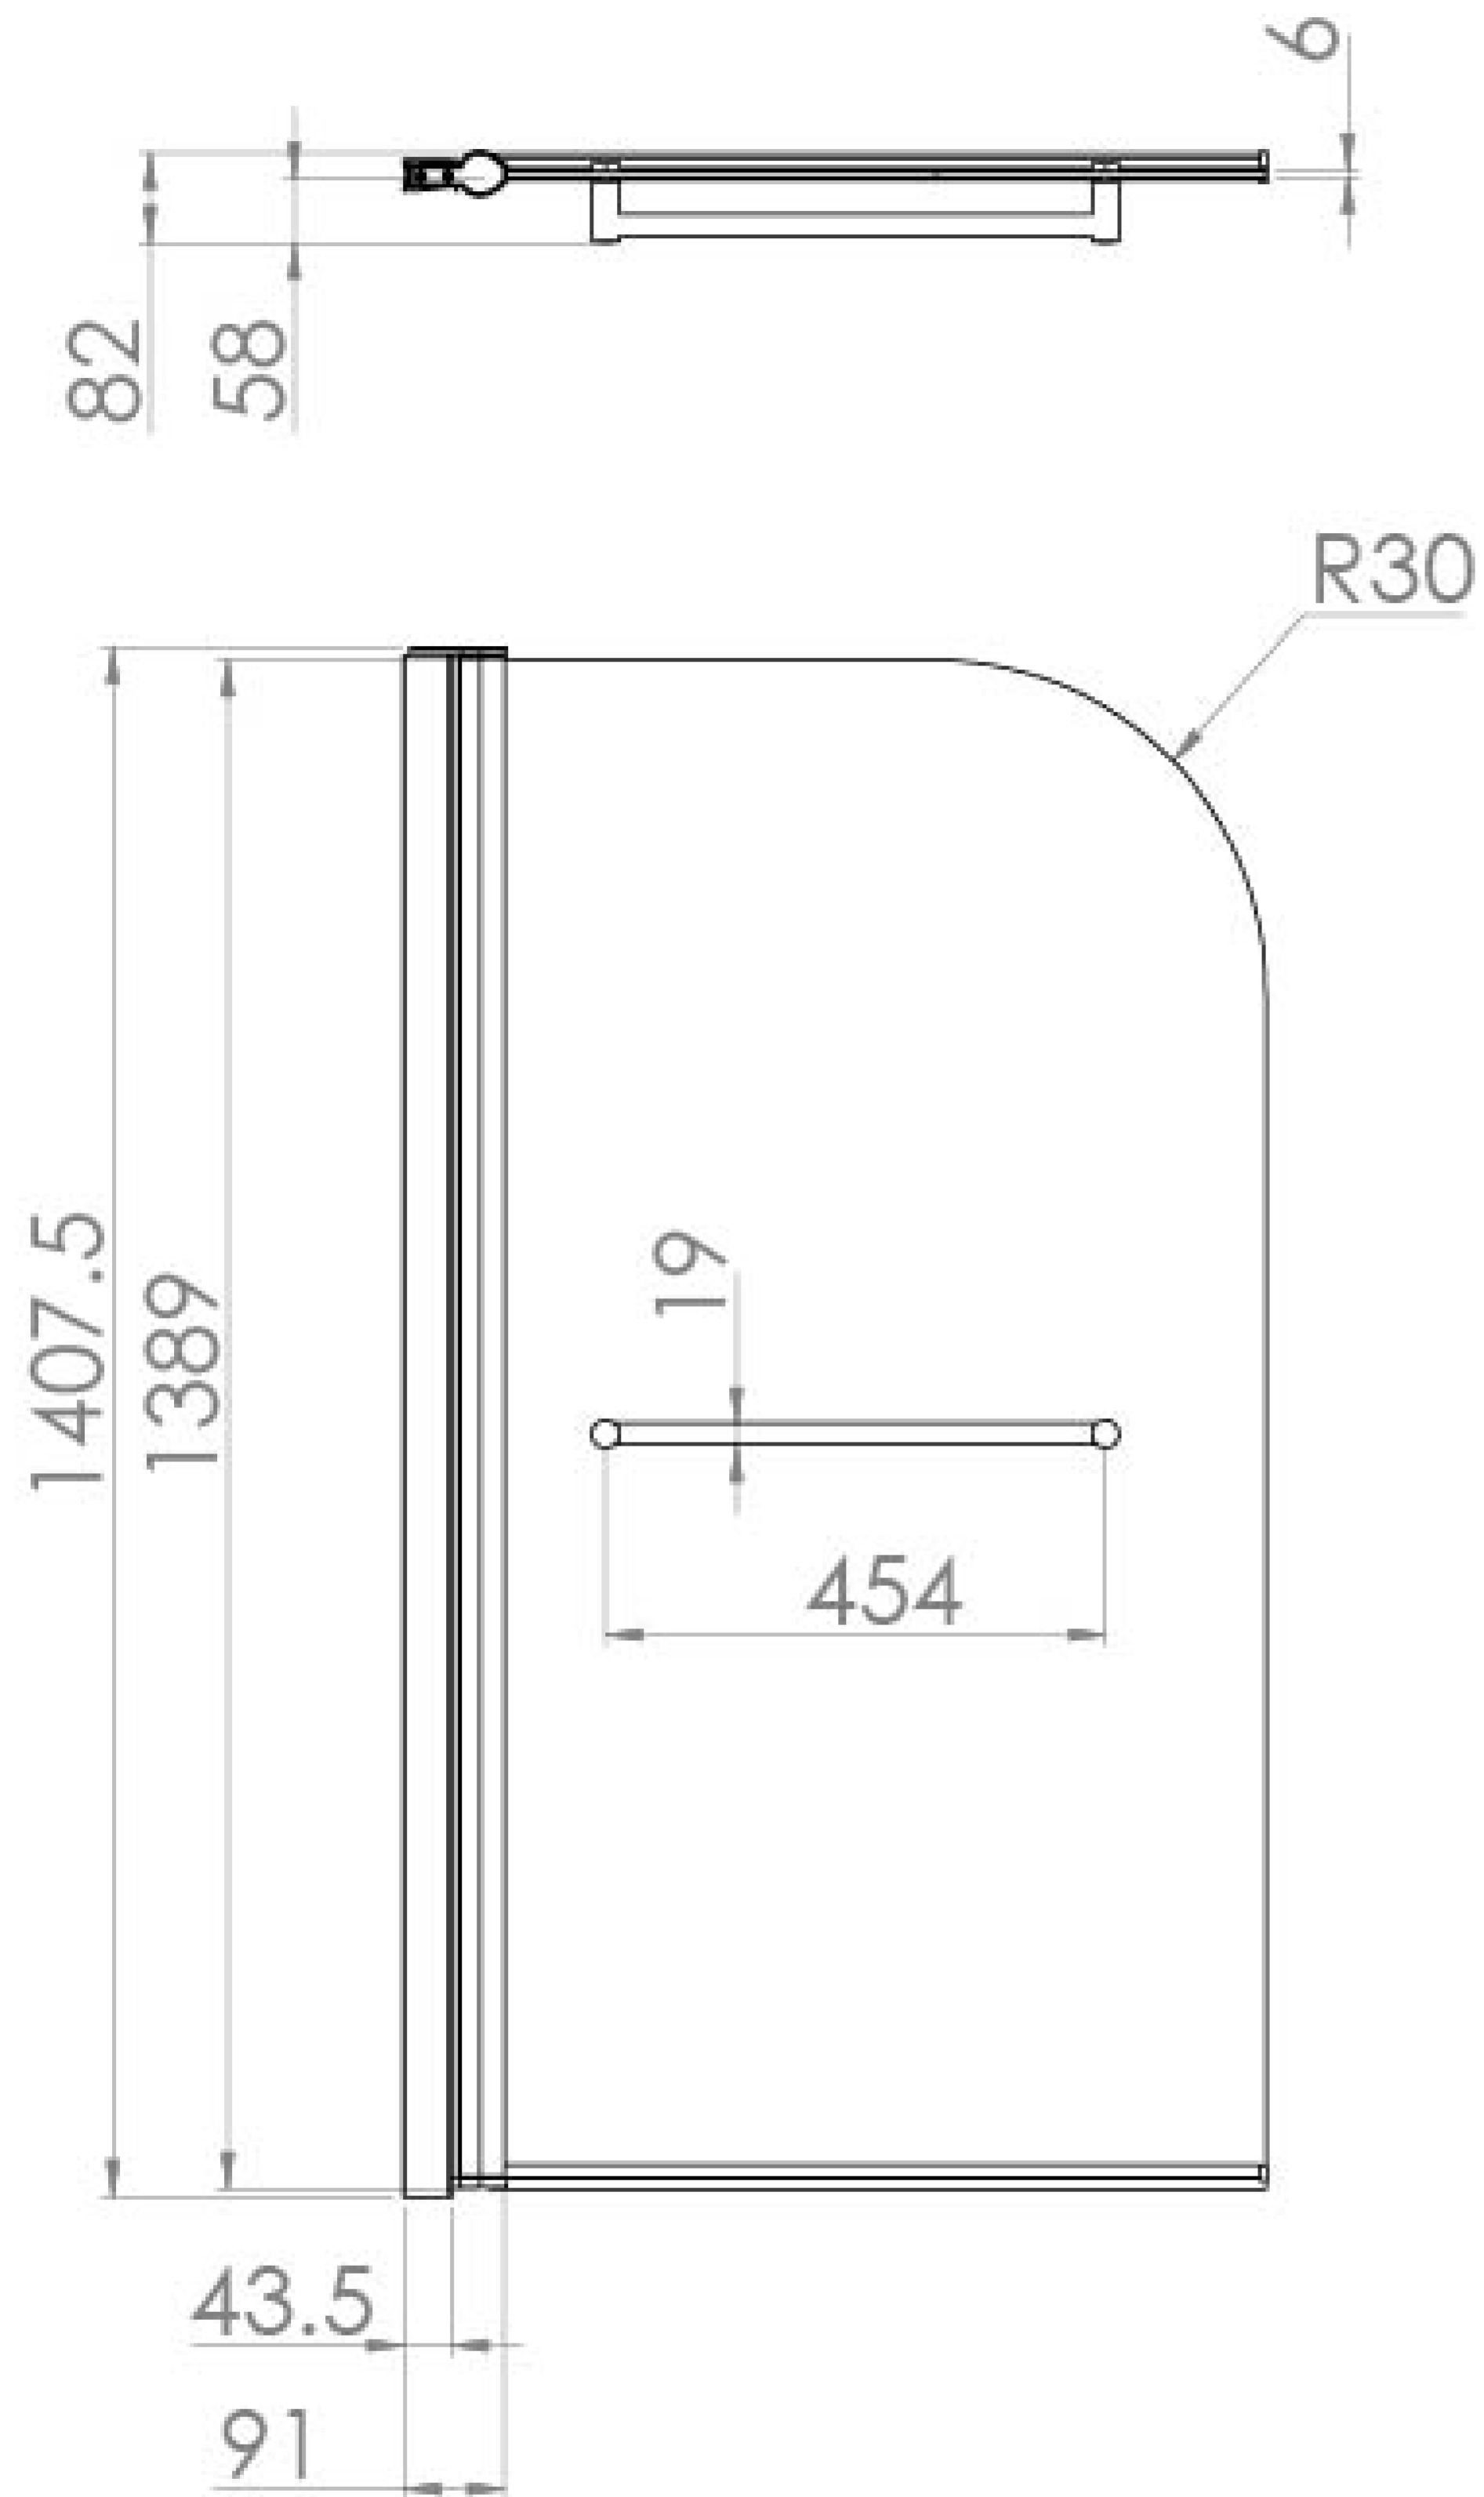

# BATH RADIUS SHAPED SCREEN INCLUDING TOWEL RAIL 6MM

---

## PRODUCT INFORMATION

<b>Finish:</b>	Transparent
<b>Height:</b>	1407.5mm
<b>Width:</b>	784mm
<b>Depth:</b>	6mm
<b>Material</b>	Glass
<b>Weight</b>	19kg

**Product Code:** S2850

---

## DESCRIPTION

AGUA MAISON sail-shaped bath screen 137 x 75cm including towel rail.

Glass - **5mm**

Dimensions - **1375 mm (h) x 750 mm (d)**

---

Saneux reserves the right to alter the specifications and product range without prior notice. Dimensions are given as a guide only. Dimensions should not be used for surrounding furniture, fixtures and fittings until the product is on site.