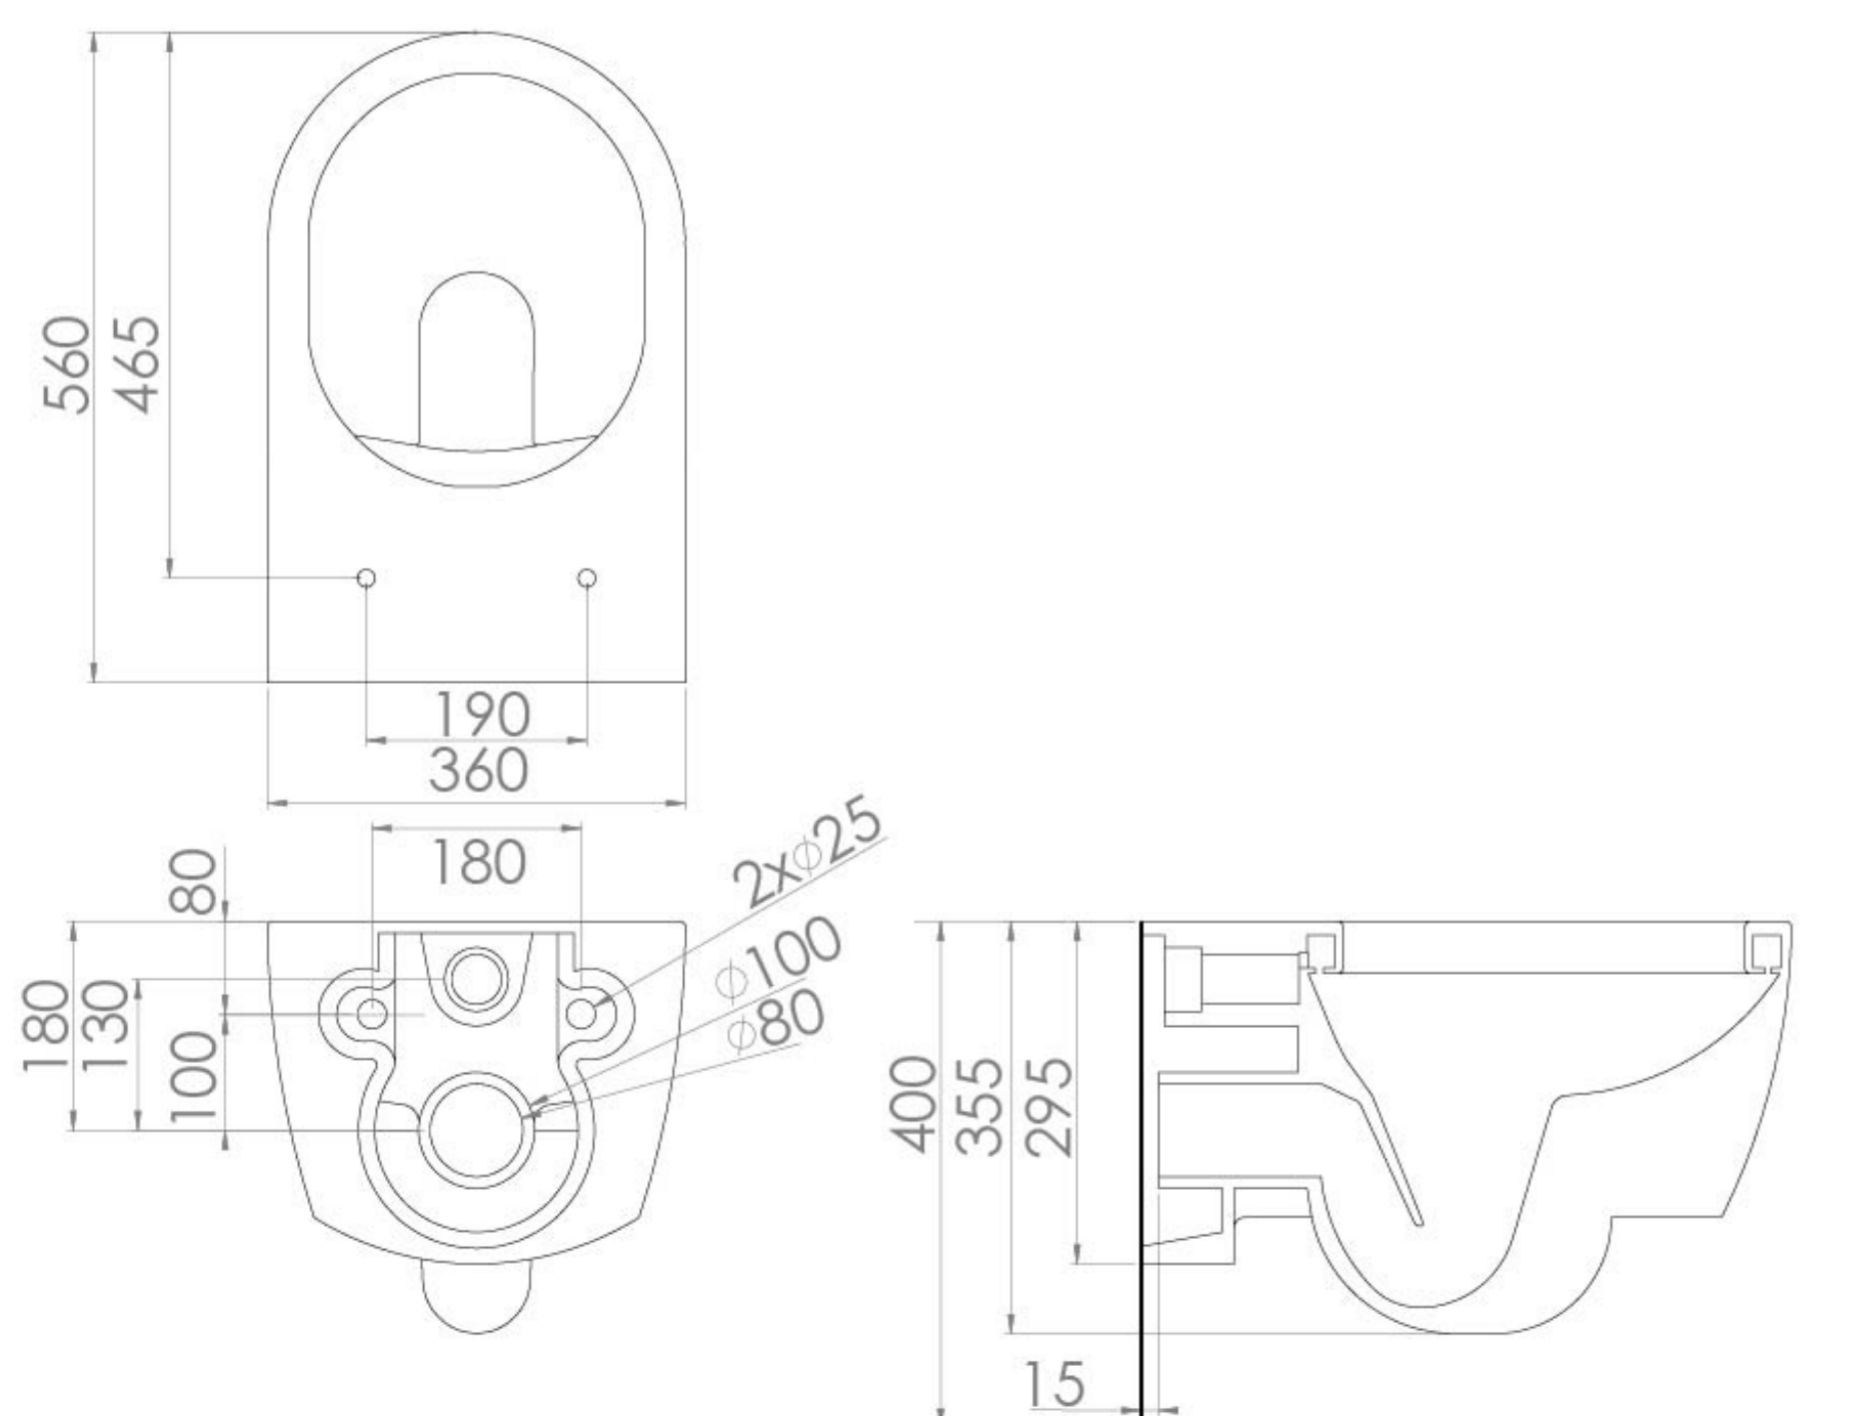

AUSTEN SLIM WALL HUNG WC PAN

PRODUCT INFORMATION

Finish:	Gloss White
Height:	355mm
Width:	360mm
Depth:	560mm
Material:	Ceramic
Weight:	24kg

Product Code: 50076

DESCRIPTION

AUSTEN wall-hung wc pan 36 x 56cm.

An elegant wall-hung pan also available with FLUSHE framed cistern and soft close seat/cover.

Dimensions - **360 mm (w) x 560 mm (d)**

Projection - **56cm**

TECHNICAL DRAWING

Saneux reserves the right to alter the specifications and product range without prior notice. Dimensions are given as a guide only. Dimensions should not be used for surrounding furniture, fixtures and fittings until the product is on site.

<https://saneux.com/products/austen-slim-wall-hung-wc-pan>