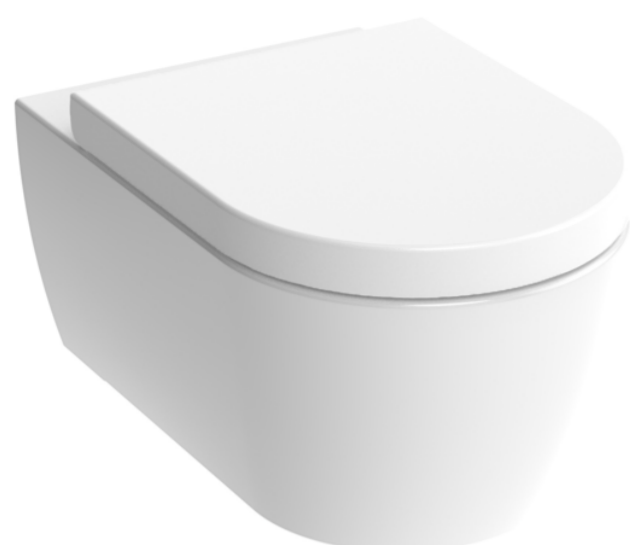

AUSTEN SLIM WALL HUNG WC PAN

PRODUCT INFORMATION

Finish:	Gloss White
Height:	355mm
Width:	360mm
Depth:	560mm
Material:	Ceramic
Weight:	24kg

Product Code: 50076

DESCRIPTION

AUSTEN wall-hung wc pan 36 x 56cm.

An elegant wall-hung pan also available with FLUSHE framed cistern and soft close seat/cover.

Dimensions - **360 mm (w) x 560 mm (d)**

Projection - **56cm**

TECHNICAL DRAWING

Saneux reserves the right to alter the specifications and product range without prior notice. Dimensions are given as a guide only. Dimensions should not be used for surrounding furniture, fixtures and fittings until the product is on site.

<https://saneux.com/products/austen-slim-wall-hung-wc-pan>