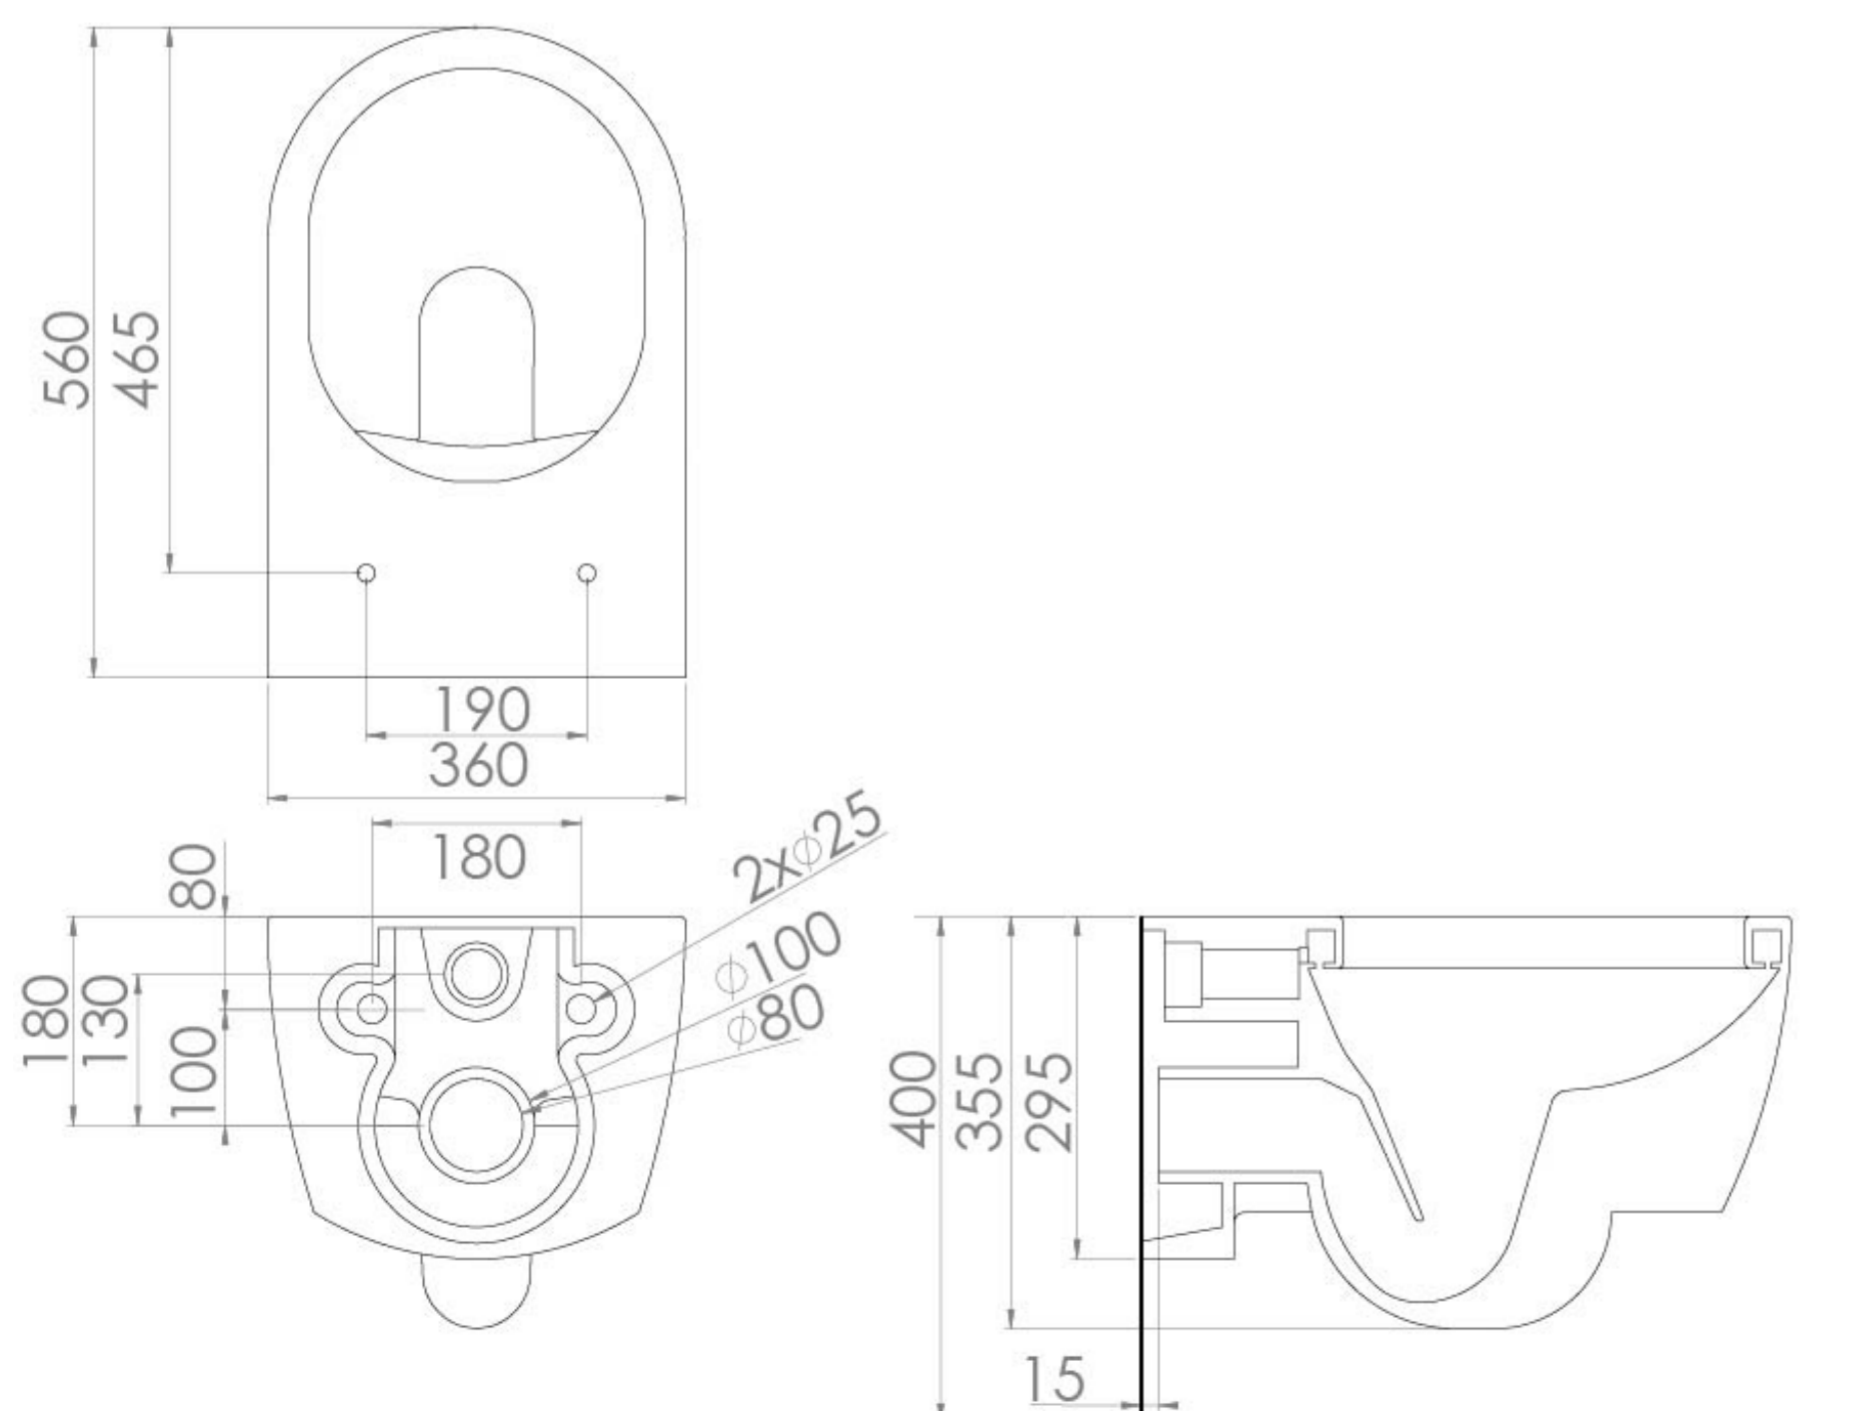

AUSTEN SLIM WALL HUNG WC PAN

PRODUCT INFORMATION

Finish:	Gloss White
Height:	355mm
Width:	360mm
Depth:	560mm
Material:	Ceramic
Weight:	24kg

Product Code: 50076

DESCRIPTION

AUSTEN wall-hung wc pan 36 x 56cm.

An elegant wall-hung pan also available with FLUSHE framed cistern and soft close seat/cover.

Dimensions - **360 mm (w) x 560 mm (d)**

Projection - **56cm**

TECHNICAL DRAWING

Saneux reserves the right to alter the specifications and product range without prior notice. Dimensions are given as a guide only. Dimensions should not be used for surrounding furniture, fixtures and fittings until the product is on site.

<https://saneux.com/products/austen-slim-wall-hung-wc-pan>