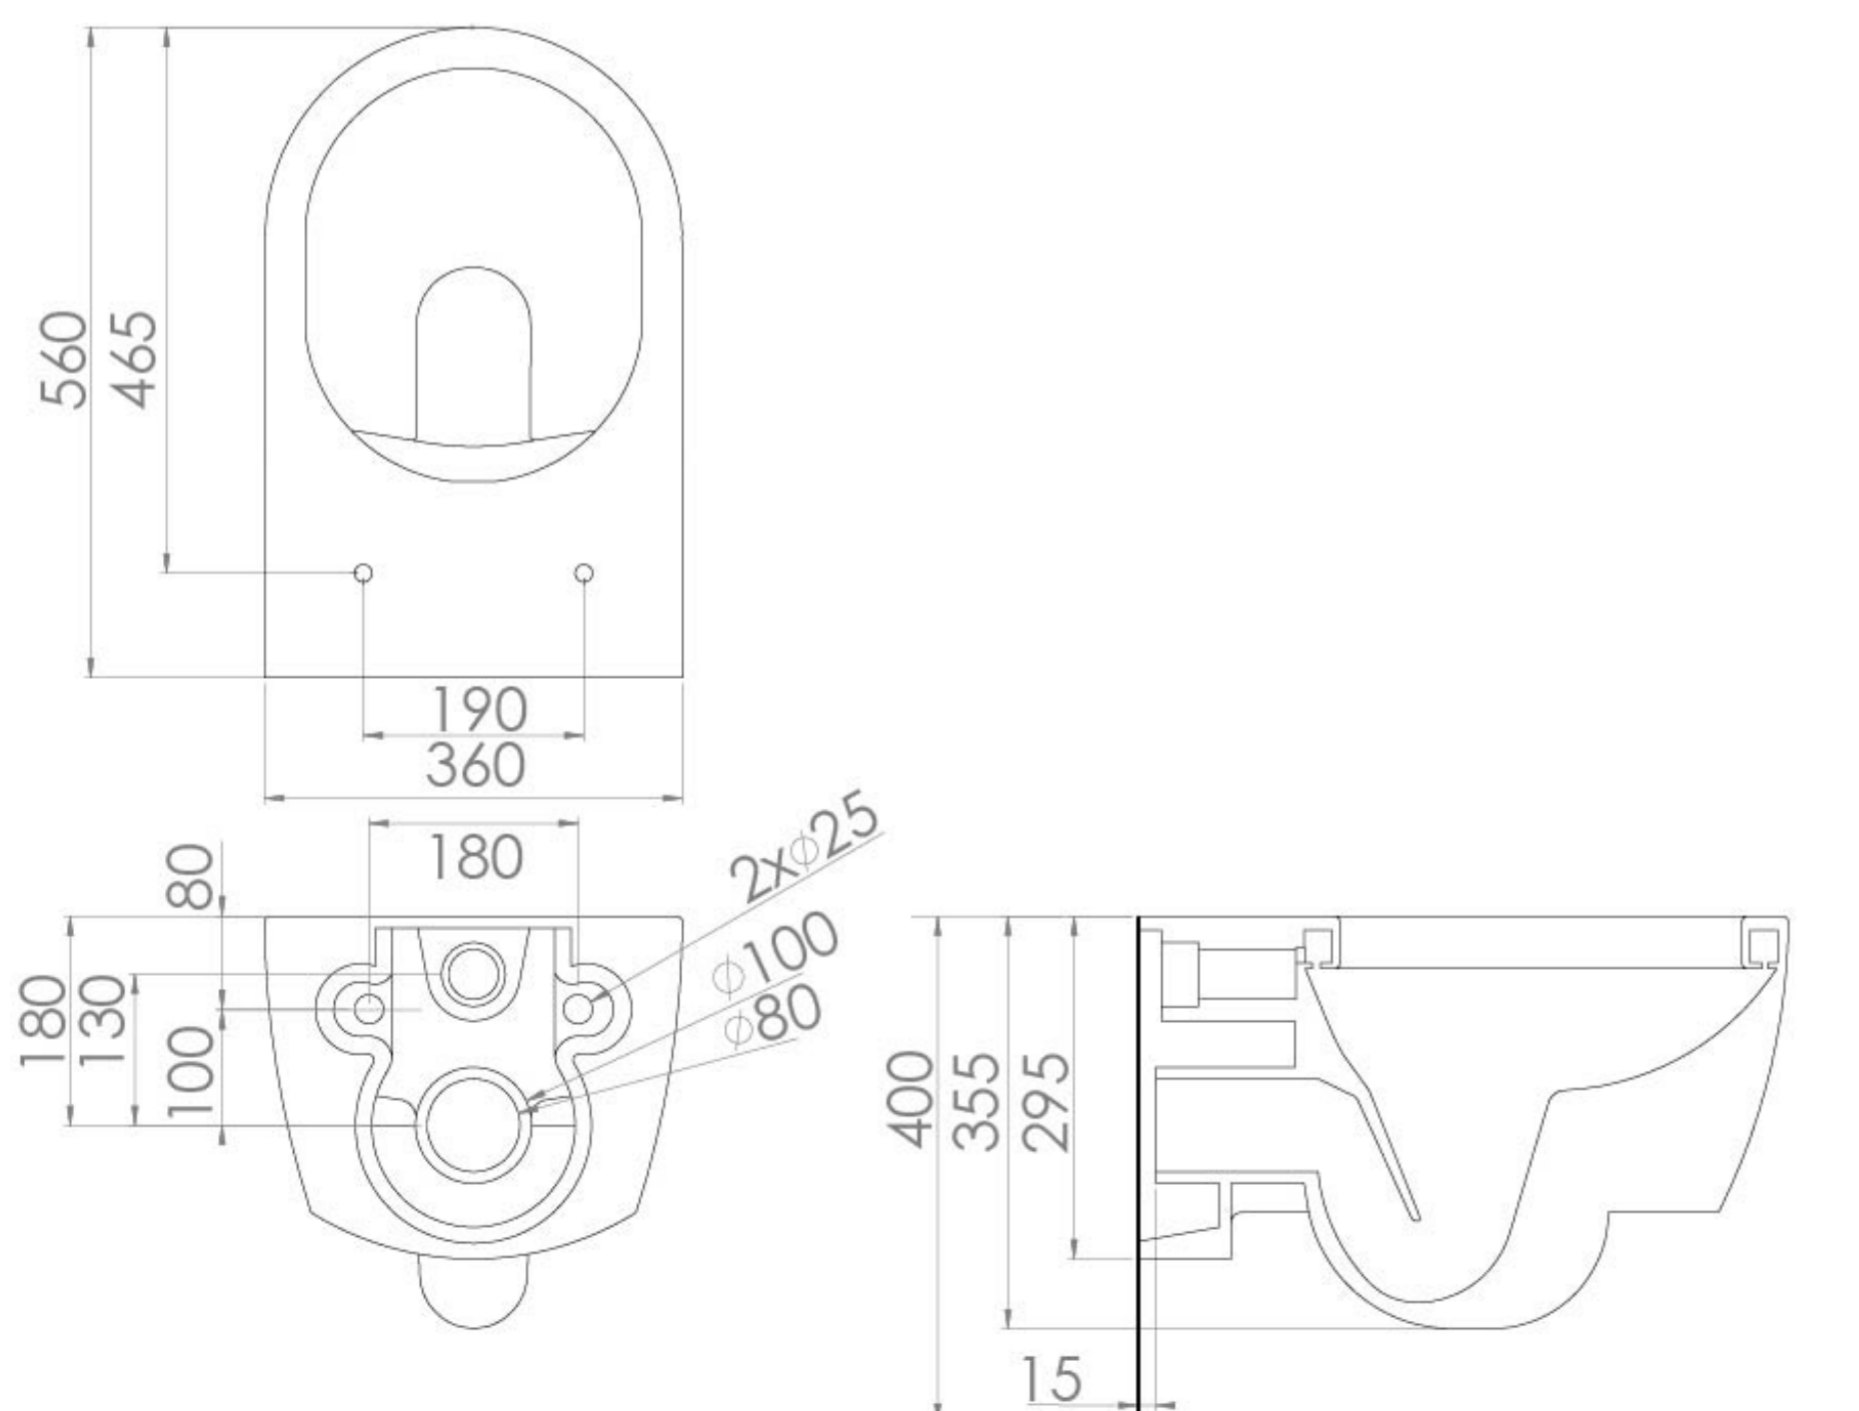

AUSTEN SLIM WALL HUNG WC PAN

PRODUCT INFORMATION

Finish:	Gloss White
Height:	355mm
Width:	360mm
Depth:	560mm
Material:	Ceramic
Weight:	24kg

Product Code: 50076

DESCRIPTION

AUSTEN wall-hung wc pan 36 x 56cm.

An elegant wall-hung pan also available with FLUSHE framed cistern and soft close seat/cover.

Dimensions - **360 mm (w) x 560 mm (d)**

Projection - **56cm**

TECHNICAL DRAWING

Saneux reserves the right to alter the specifications and product range without prior notice. Dimensions are given as a guide only. Dimensions should not be used for surrounding furniture, fixtures and fittings until the product is on site.

<https://saneux.com/products/austen-slim-wall-hung-wc-pan>