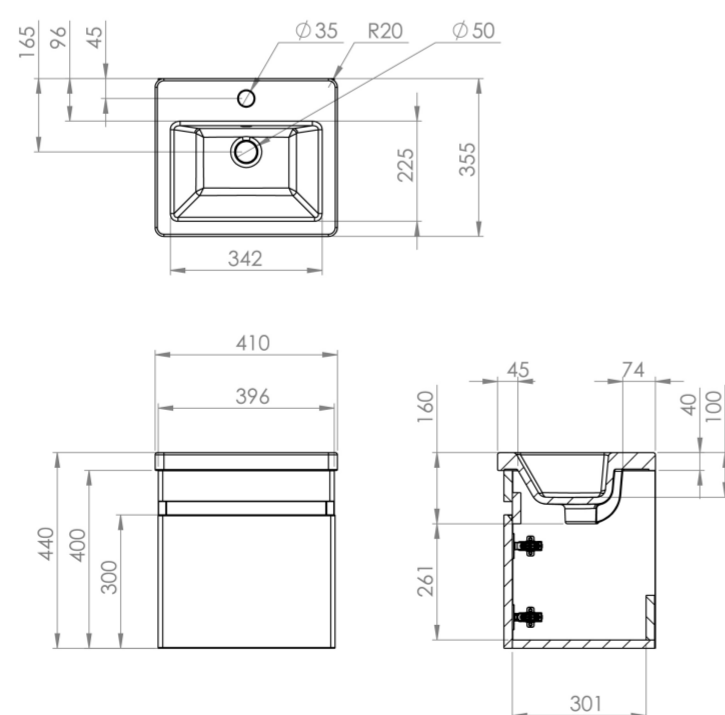

## PRODUCT INFORMATION

<b>Finish:</b>	Alpine Carbon
<b>Height:</b>	400mm
<b>Width:</b>	396mm
<b>Depth:</b>	330mm
<b>Material</b>	MDF
<b>Weight</b>	6.7kg

**Product Code:** AIRW40.AC

## DESCRIPTION

AIR is our space-saving collection of sanitaryware and furniture. Available in 3 colours, 3 short projection sizes and wall-mounted and floor-standing options, there is plenty of choice available to make this range work in any style of bathroom.