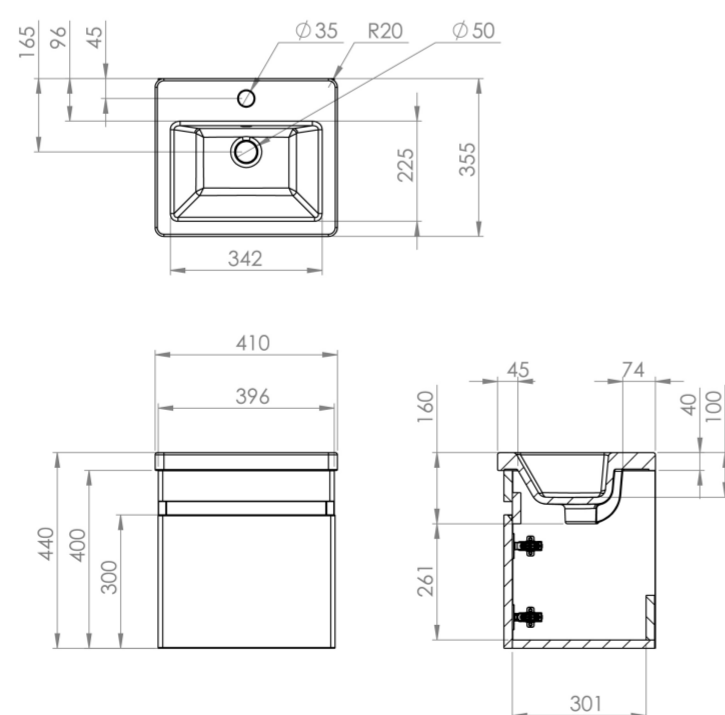

TECHNICAL DRAWING