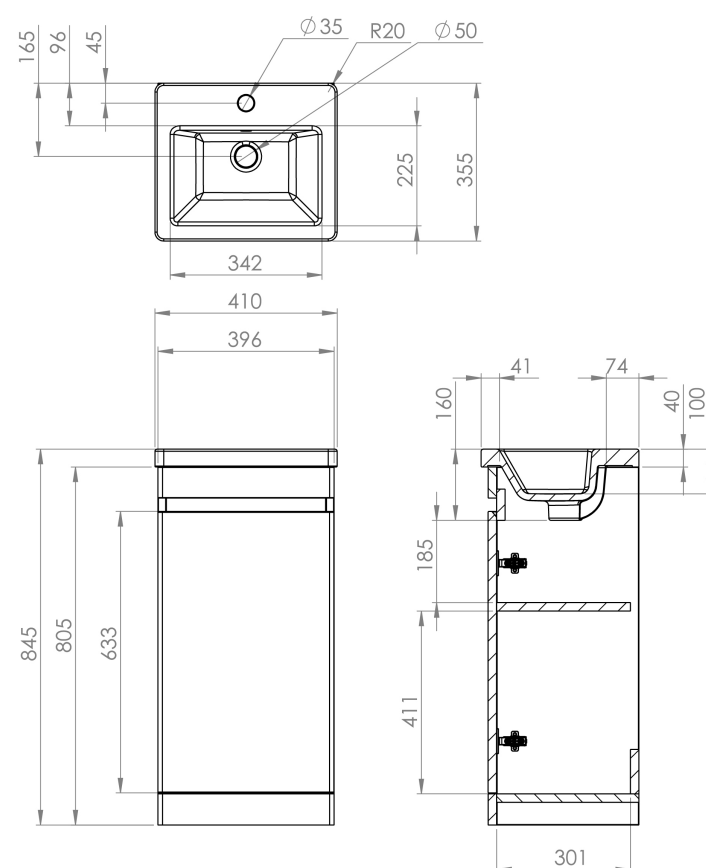

TECHNICAL DRAWING