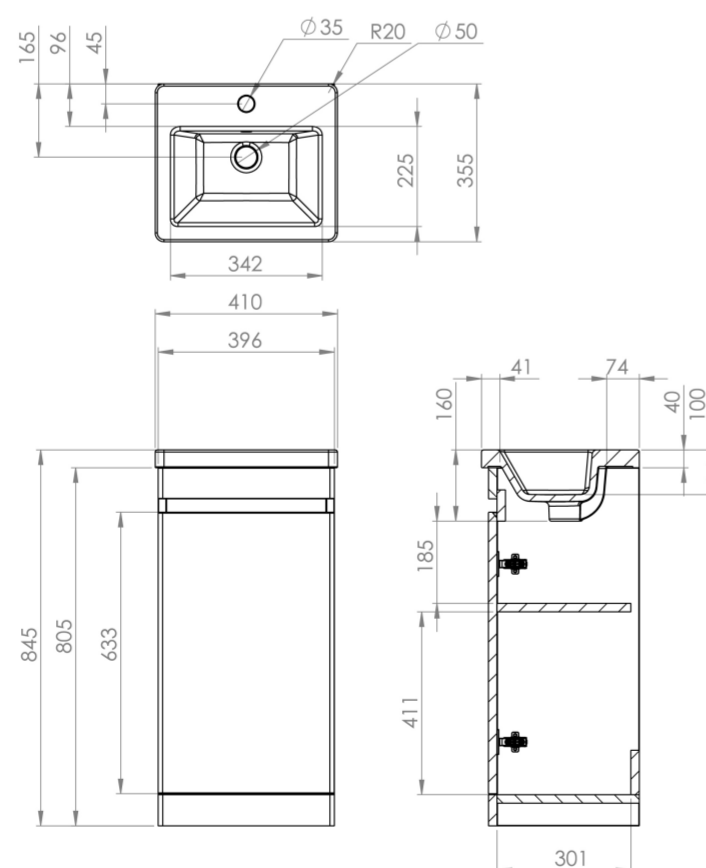

TECHNICAL DRAWING