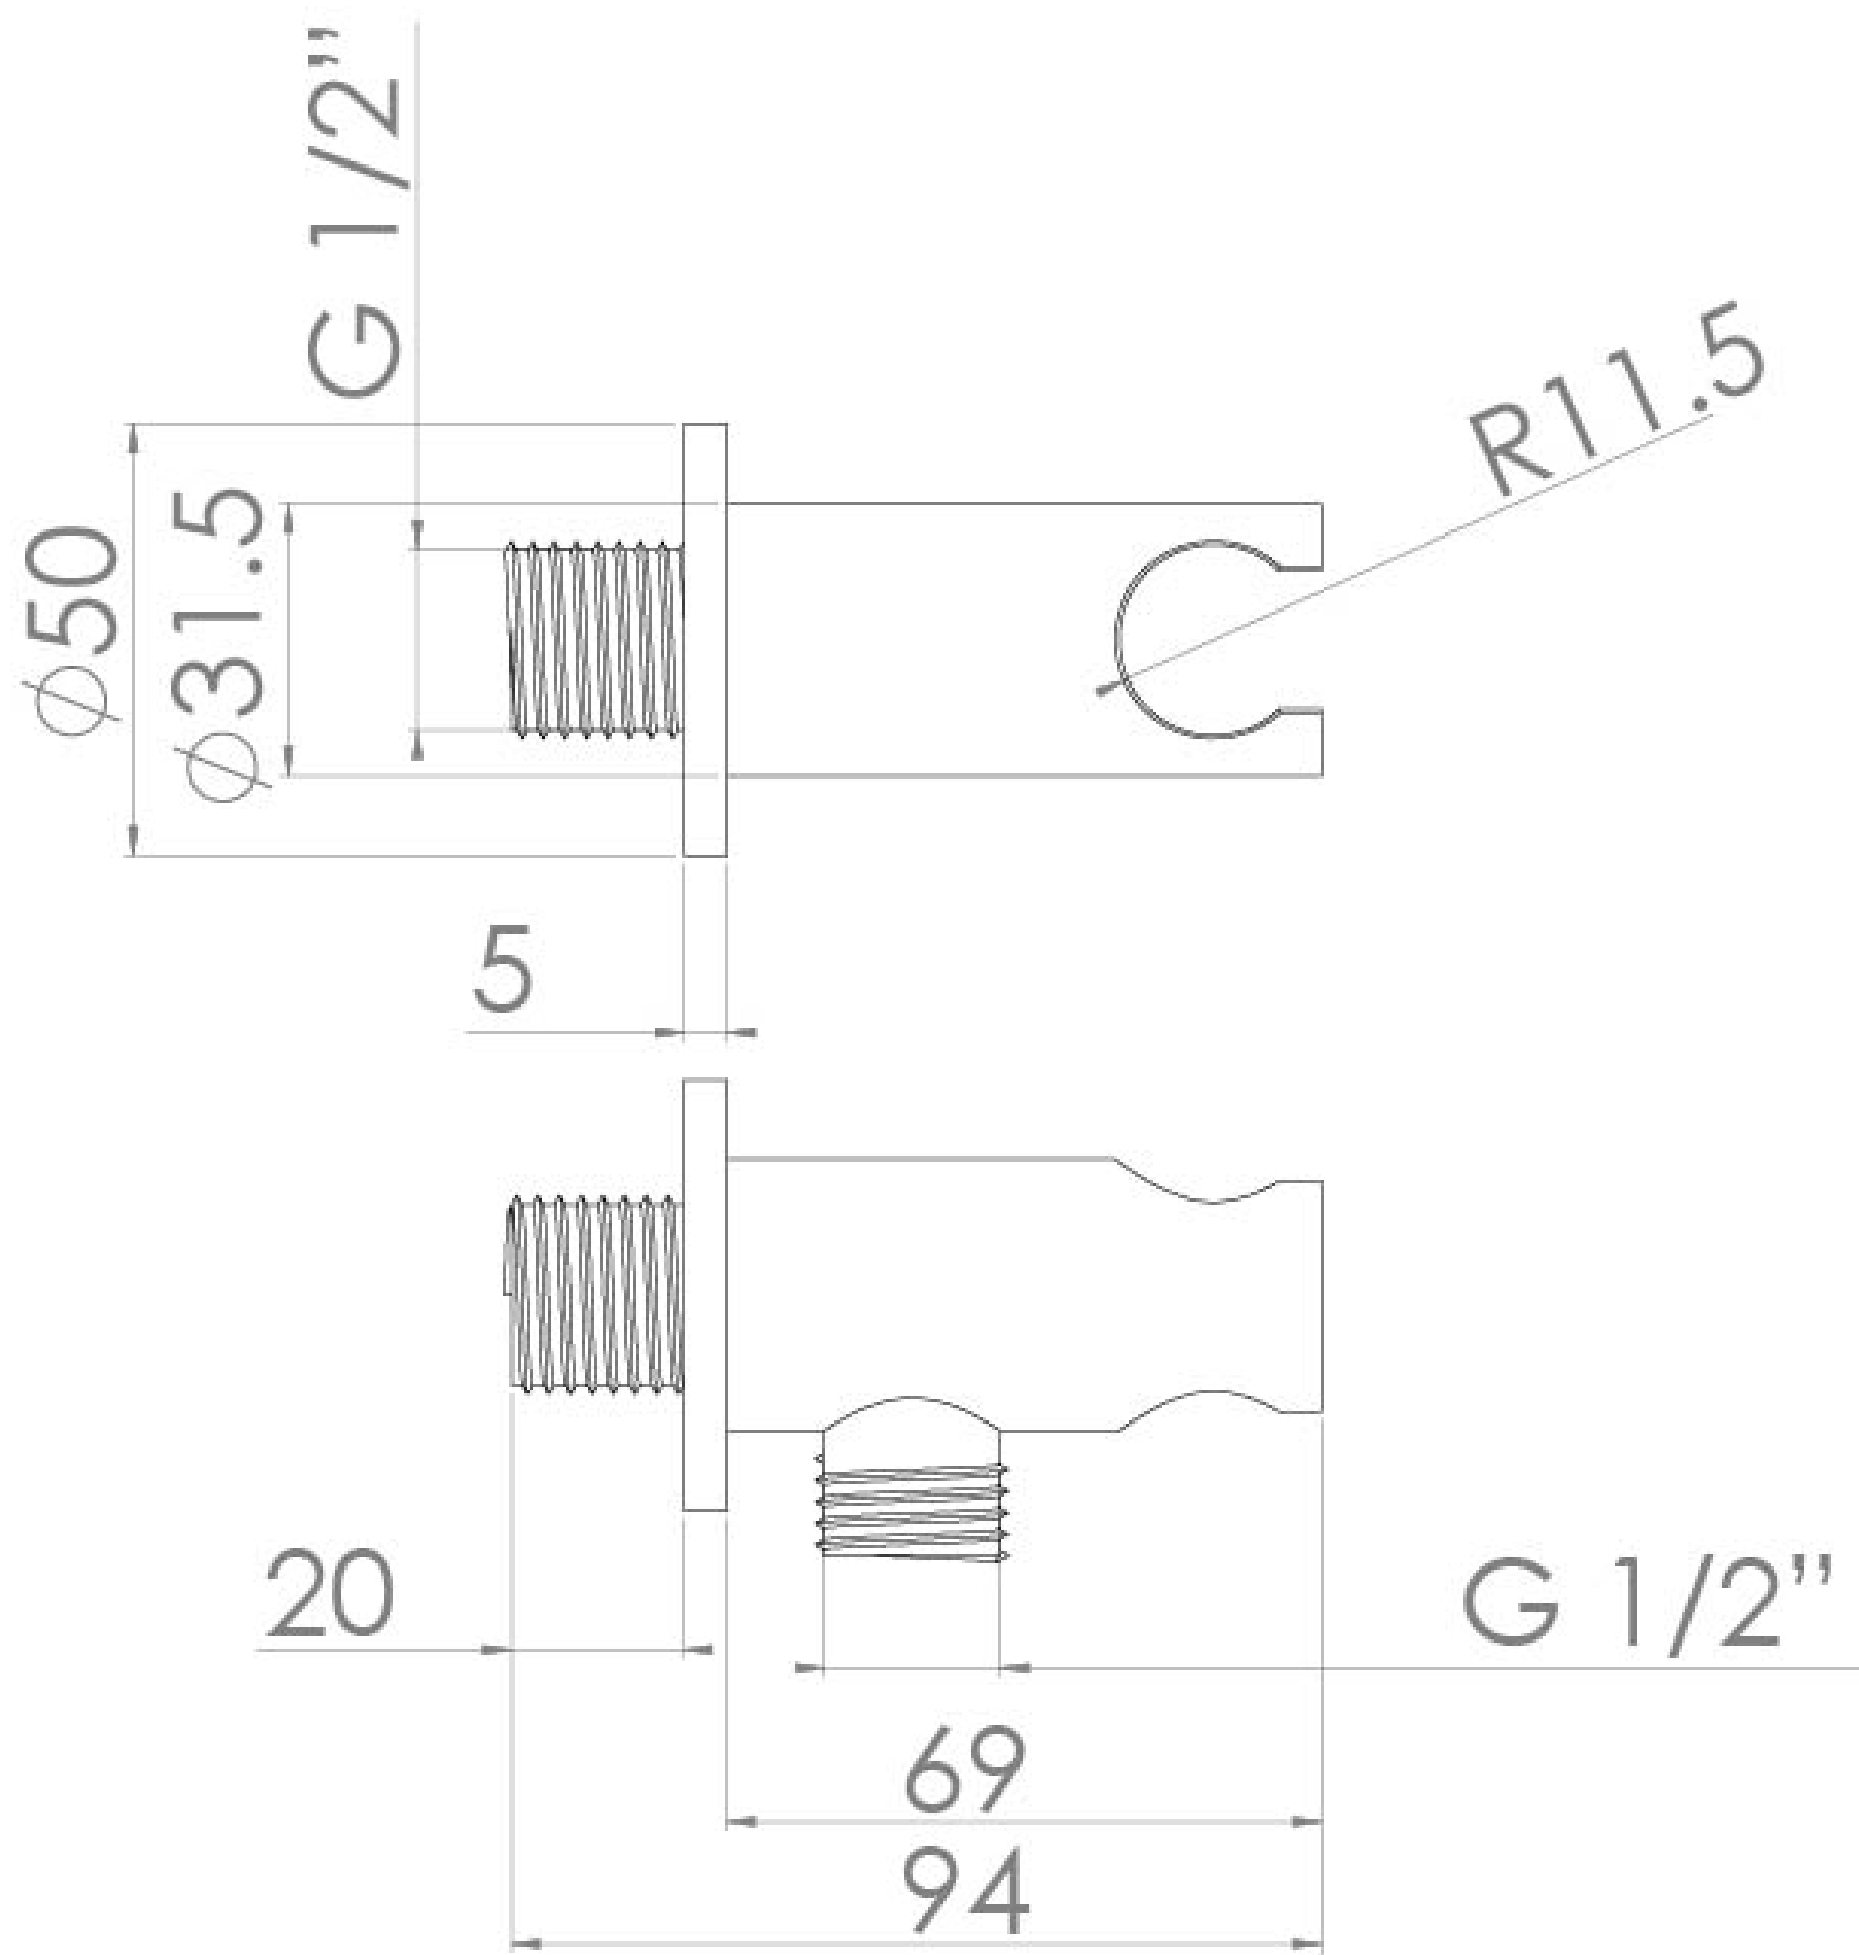

COS ROUND SHOWER OUTLET ELBOW & HOLDER - BRUSHED BRASS

Product Code: CO234.BB

PRODUCT INFORMATION

Finish:	Brushed Brass (PVD)
Height:	31.5mm
Width:	31.5mm
Depth:	69mm
Material	Brass
Weight	0.35kg

DESCRIPTION

The COS collection was designed to create brassware that was both modern and classic to suit any style of bathroom.

This COS shower outlet elbow & holder in brushed brass goes in line with our COS shower brassware products, and is to be paired with a handset and shower hose. It is wall mounted and will hold your shower handset perfectly to suit both a shower set up or bath set up.

The brushed brass finish is in fact a PVD coating, which will help to make the brassware look flawless for years to come.

Saneux reserves the right to alter the specifications and product range without prior notice. Dimensions are given as a guide only. Dimensions should not be used for surrounding furniture, fixtures and fittings until the product is on site.