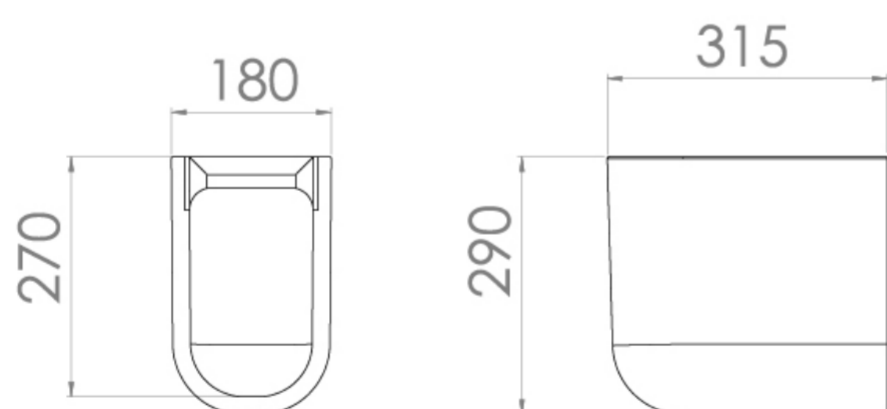

## PRODUCT INFORMATION

<b>Finish:</b>	Gloss White
<b>Height:</b>	290mm
<b>Width:</b>	180mm
<b>Depth:</b>	315mm
<b>Material</b>	Ceramic
<b>Weight</b>	7.5kg

**Product Code:** AIRSPED01