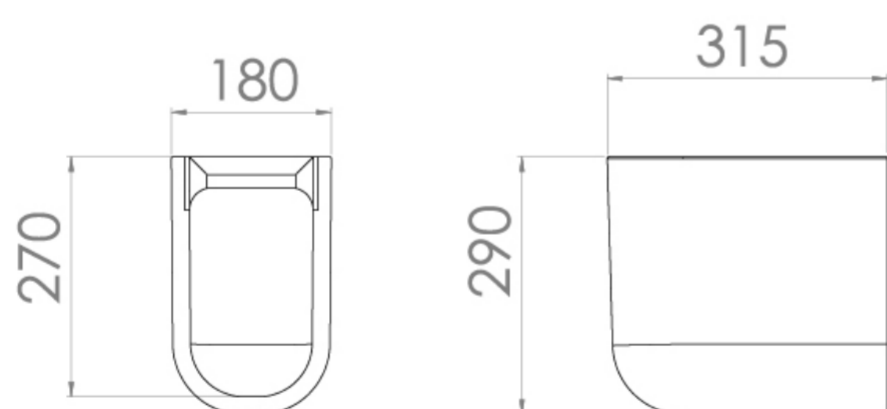

AIR SEMI-PEDESTAL

PRODUCT INFORMATION

Finish:	Gloss White
Height:	290mm
Width:	180mm
Depth:	315mm
Material	Ceramic
Weight	7.5kg

Product Code: AIRSPED01

DESCRIPTION

Opt for this AIR semi-pedestal to go with your AIR basin to create a completed look.

*Compatible basins: AIR045B, AIR050B, AIR055B, AIR060B, and AIR065B.

TECHNICAL DRAWING

Saneux reserves the right to alter the specifications and product range without prior notice. Dimensions are given as a guide only. Dimensions should not be used for surrounding furniture, fixtures and fittings until the product is on site.