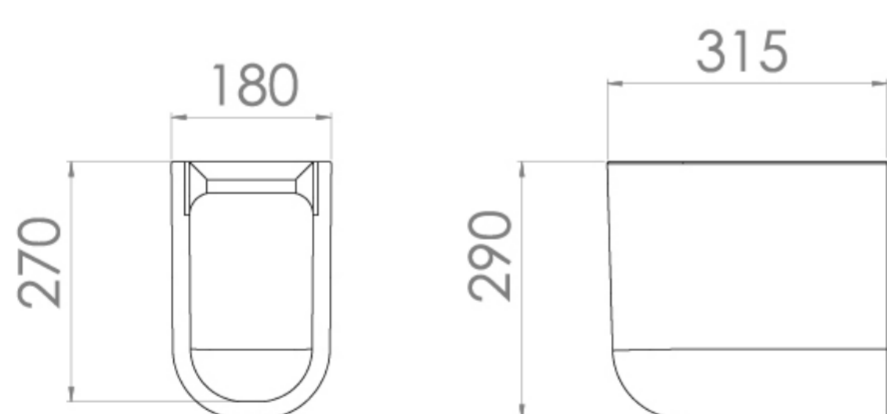

AIR SEMI-PEDESTAL

PRODUCT INFORMATION

Finish:	Gloss White
Height:	290mm
Width:	180mm
Depth:	315mm
Material	Ceramic
Weight	7.5kg

Product Code: AIRSPED01

DESCRIPTION

Opt for this AIR semi-pedestal to go with your AIR basin to create a completed look.

*Compatible basins: AIR045B, AIR050B, AIR055B, AIR060B, and AIR065B.

TECHNICAL DRAWING

Saneux reserves the right to alter the specifications and product range without prior notice. Dimensions are given as a guide only. Dimensions should not be used for surrounding furniture, fixtures and fittings until the product is on site.