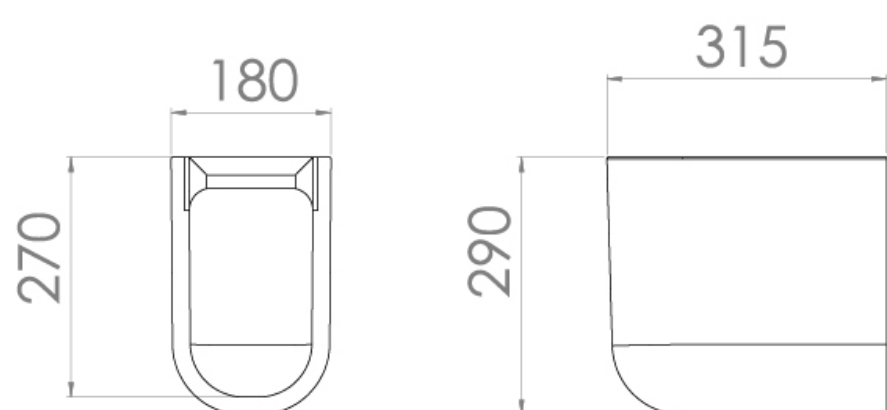

AIR SEMI-PEDESTAL

PRODUCT INFORMATION

Finish:	Gloss White
Height:	290mm
Width:	180mm
Depth:	315mm
Material:	Ceramic
Weight:	7.5kg

Product Code: AIRSPED01

DESCRIPTION

Opt for this AIR semi-pedestal to go with your AIR basin to create a completed look.

*Compatible basins: AIR045B, AIR050B, AIR055B, AIR060B, and AIR065B.

TECHNICAL DRAWING

Saneux reserves the right to alter the specifications and product range without prior notice. Dimensions are given as a guide only. Dimensions should not be used for surrounding furniture, fixtures and fittings until the product is on site.