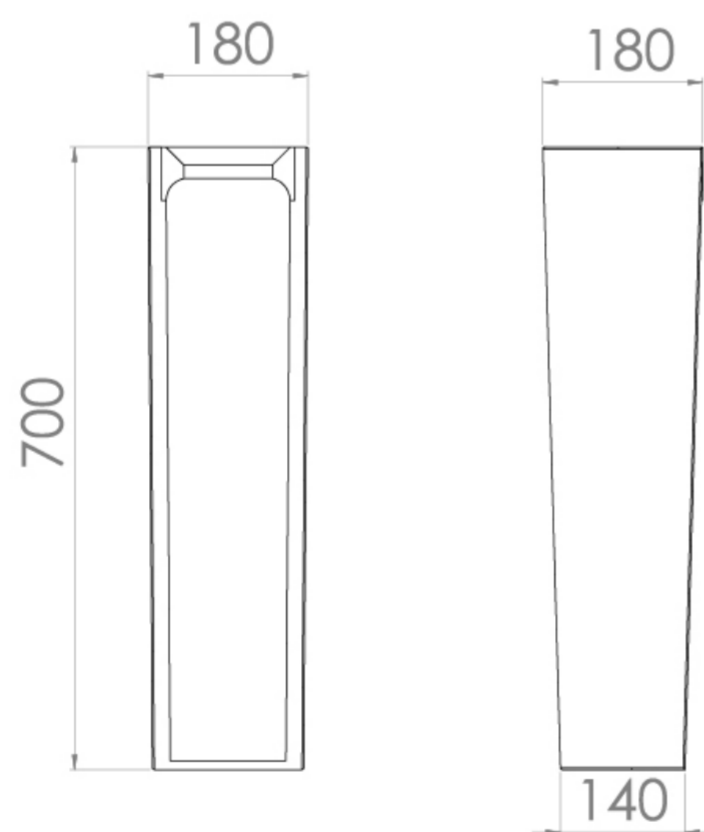

AIR PEDESTAL

PRODUCT INFORMATION

Finish:	Gloss White
Height:	700mm
Width:	180mm
Depth:	180mm
Material:	Ceramic
Weight:	13kg

Product Code: AIRPED01

DESCRIPTION

Opt for this AIR pedestal to go with your AIR basin to create a completed look.

*Compatible basins: AIR045B, AIR050B, AIR055B, AIR060B, and AIR065B.

TECHNICAL DRAWING

Saneux reserves the right to alter the specifications and product range without prior notice. Dimensions are given as a guide only. Dimensions should not be used for surrounding furniture, fixtures and fittings until the product is on site.