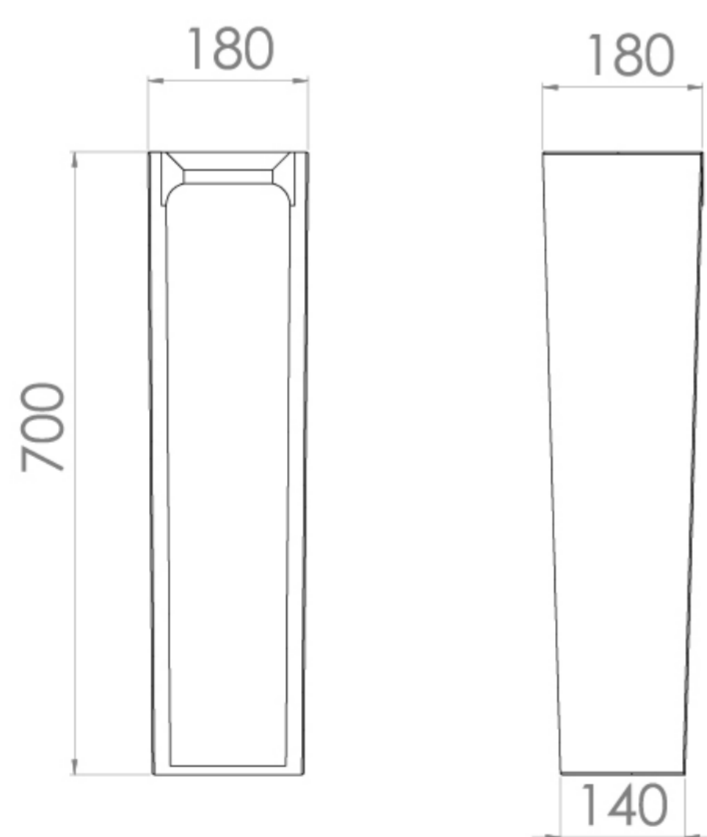

AIR PEDESTAL

PRODUCT INFORMATION

Finish:	Gloss White
Height:	700mm
Width:	180mm
Depth:	180mm
Material	Ceramic
Weight	13kg

Product Code: AIRPED01

DESCRIPTION

Opt for this AIR pedestal to go with your AIR basin to create a completed look.

*Compatible basins: AIR045B, AIR050B, AIR055B, AIR060B, and AIR065B.

TECHNICAL DRAWING

Saneux reserves the right to alter the specifications and product range without prior notice. Dimensions are given as a guide only. Dimensions should not be used for surrounding furniture, fixtures and fittings until the product is on site.