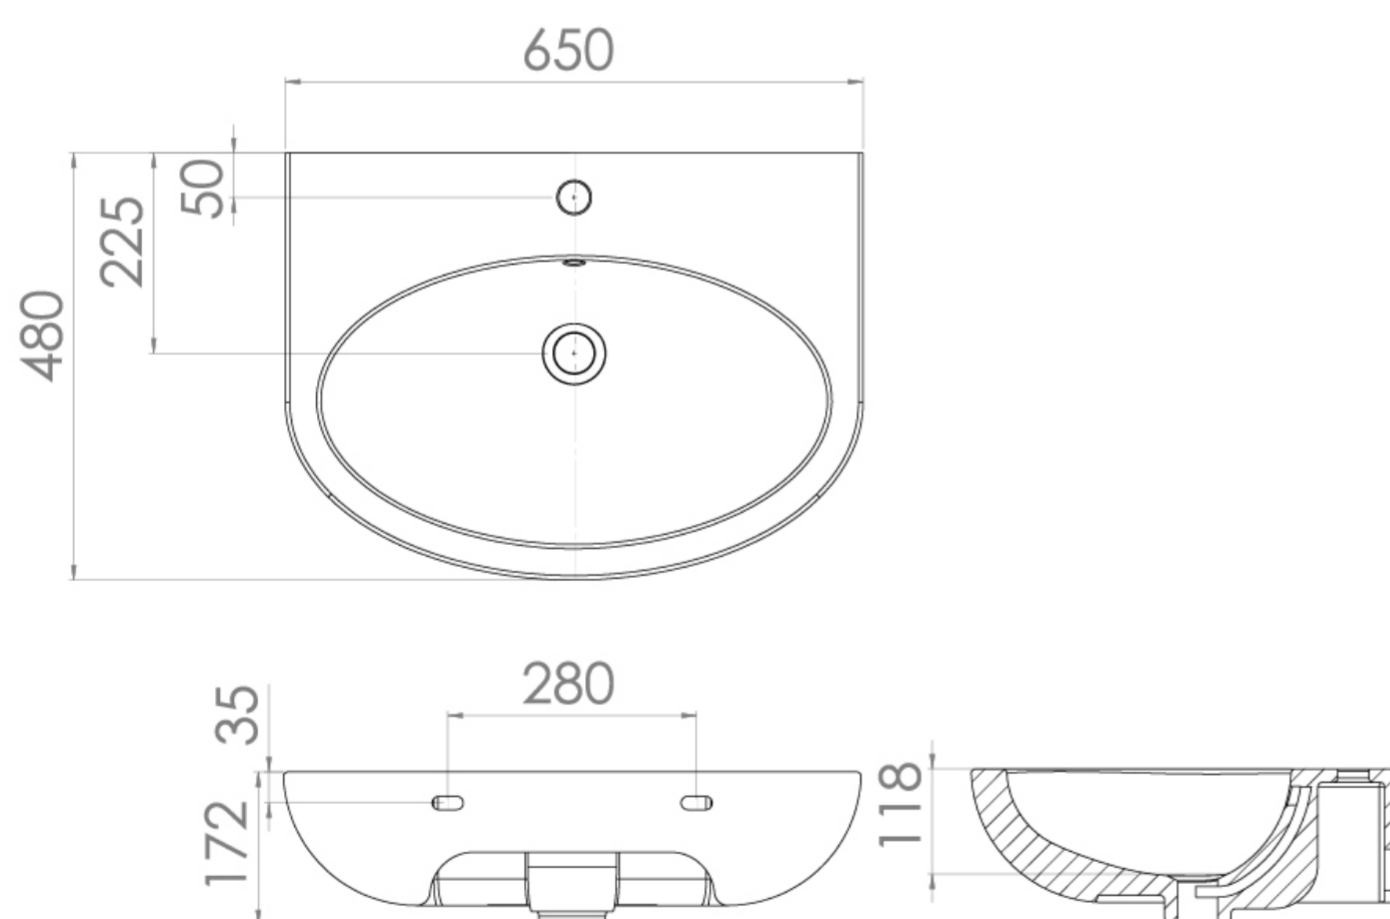

AIR 65X48CM WASHBASIN 1TH

PRODUCT INFORMATION

Finish:	Gloss White
Height:	172mm
Width:	650mm
Depth:	480mm
Material	Ceramic
Weight	19.5kg

Product Code: AIR065B

DESCRIPTION

If a simple basin is what you need, then our selection of basins within our AIR range can provide exactly that.

Opt for this 65cm 1 tap hole basin which can be mounted on its own or with a pedestal - either way, both options are perfect if you're looking for the simplistic and minimal look.

*Compatible with the AIRPED01 and AIRSPED01

TECHNICAL DRAWING

Saneux reserves the right to alter the specifications and product range without prior notice. Dimensions are given as a guide only. Dimensions should not be used for surrounding furniture, fixtures and fittings until the product is on site.