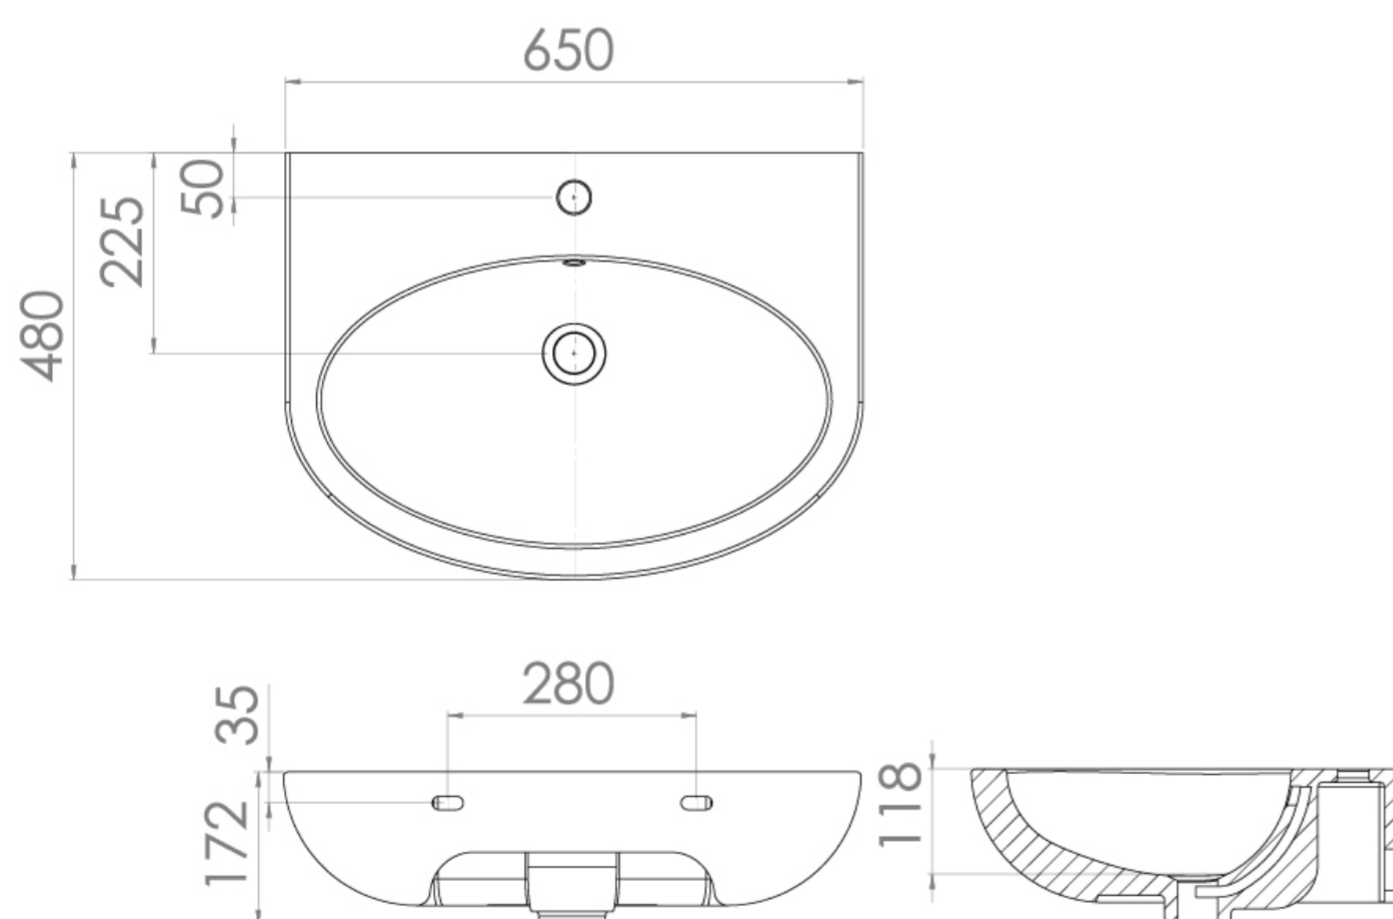

AIR 65X48CM WASHBASIN 1TH

PRODUCT INFORMATION

Finish:	Gloss White
Height:	172mm
Width:	650mm
Depth:	480mm
Material	Ceramic
Weight	19.5kg

Product Code: AIR065B

DESCRIPTION

If a simple basin is what you need, then our selection of basins within our AIR range can provide exactly that.

Opt for this 65cm 1 tap hole basin which can be mounted on its own or with a pedestal - either way, both options are perfect if you're looking for the simplistic and minimal look.

*Compatible with the AIRPED01 and AIRSPED01

TECHNICAL DRAWING

Saneux reserves the right to alter the specifications and product range without prior notice. Dimensions are given as a guide only. Dimensions should not be used for surrounding furniture, fixtures and fittings until the product is on site.