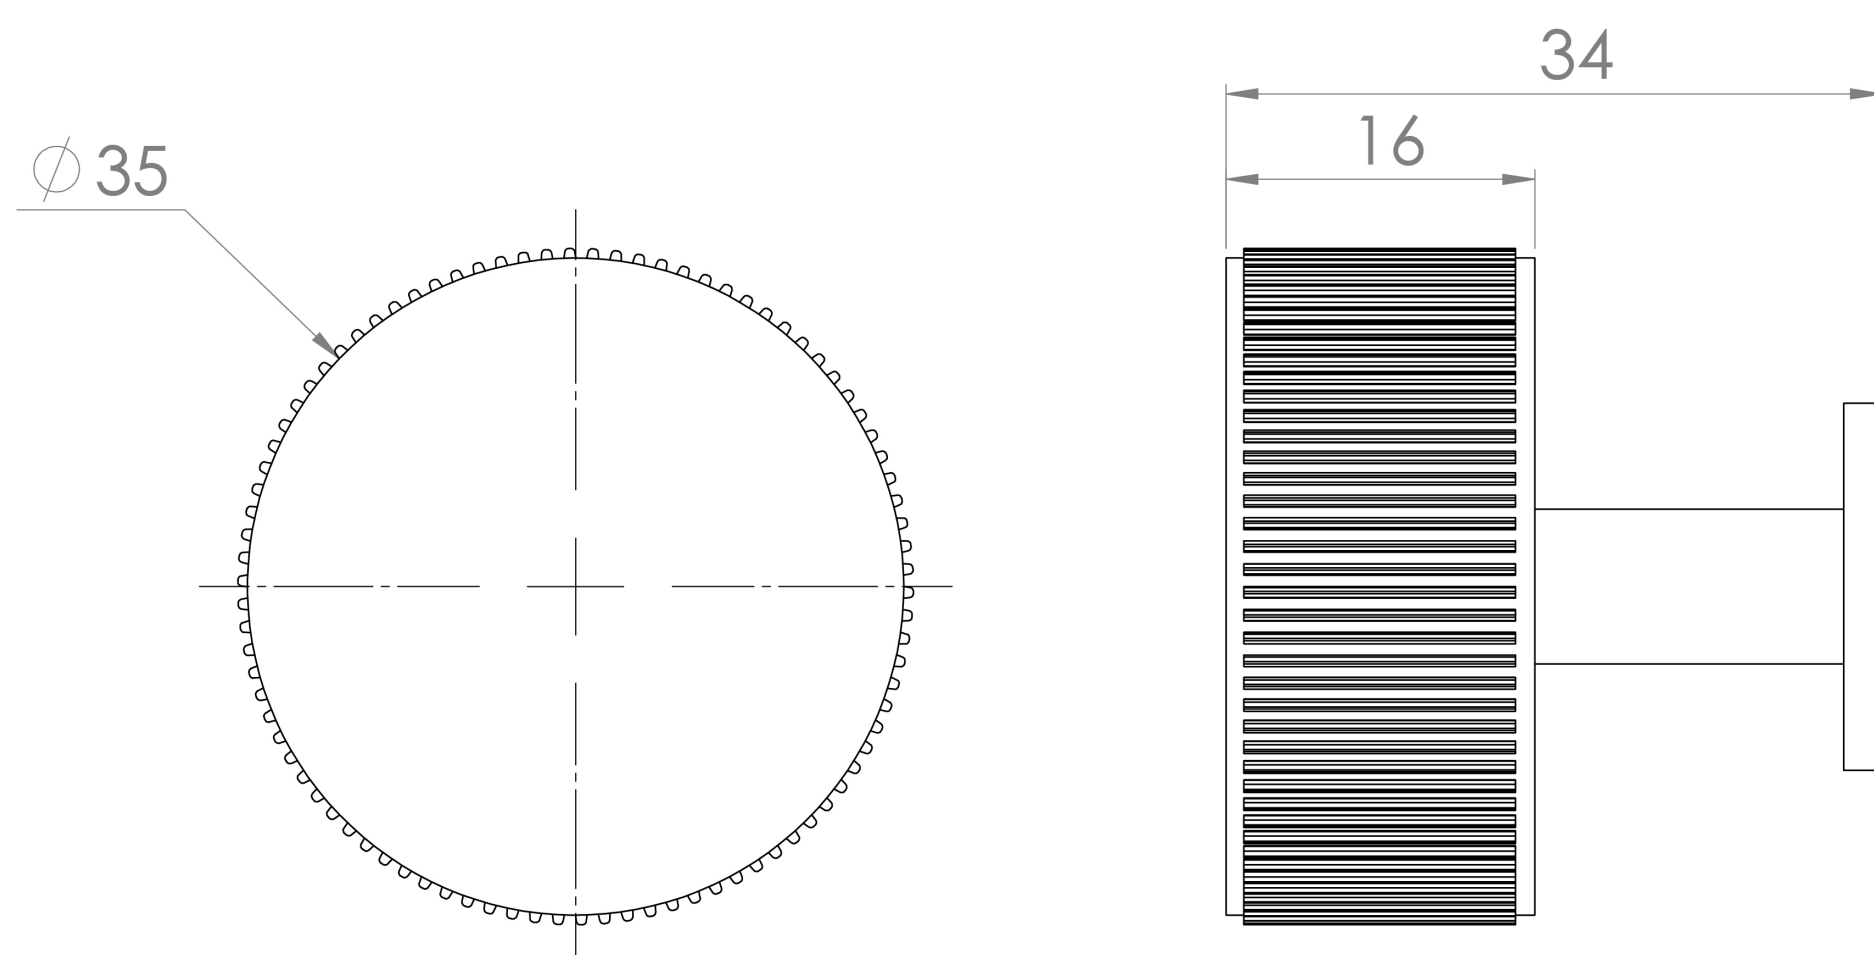

PALERMO KNOB - SATIN BLACK

PRODUCT INFORMATION

Finish:	Satin Black
Width:	34mm
Depth:	34mm
Material	Brass

Product Code: HDL32.SB

DESCRIPTION

Many of our units allow you to choose a handle and we have various style options you can go for.

Palermo was created to complement our new Frontier collection; nevertheless, you're not confined to that selection. Feel free to explore alternative furniture options that necessitate a handle, and let your imagination run wild!

TECHNICAL DRAWING

Saneux reserves the right to alter the specifications and product range without prior notice. Dimensions are given as a guide only. Dimensions should not be used for surrounding furniture, fixtures and fittings until the product is on site.