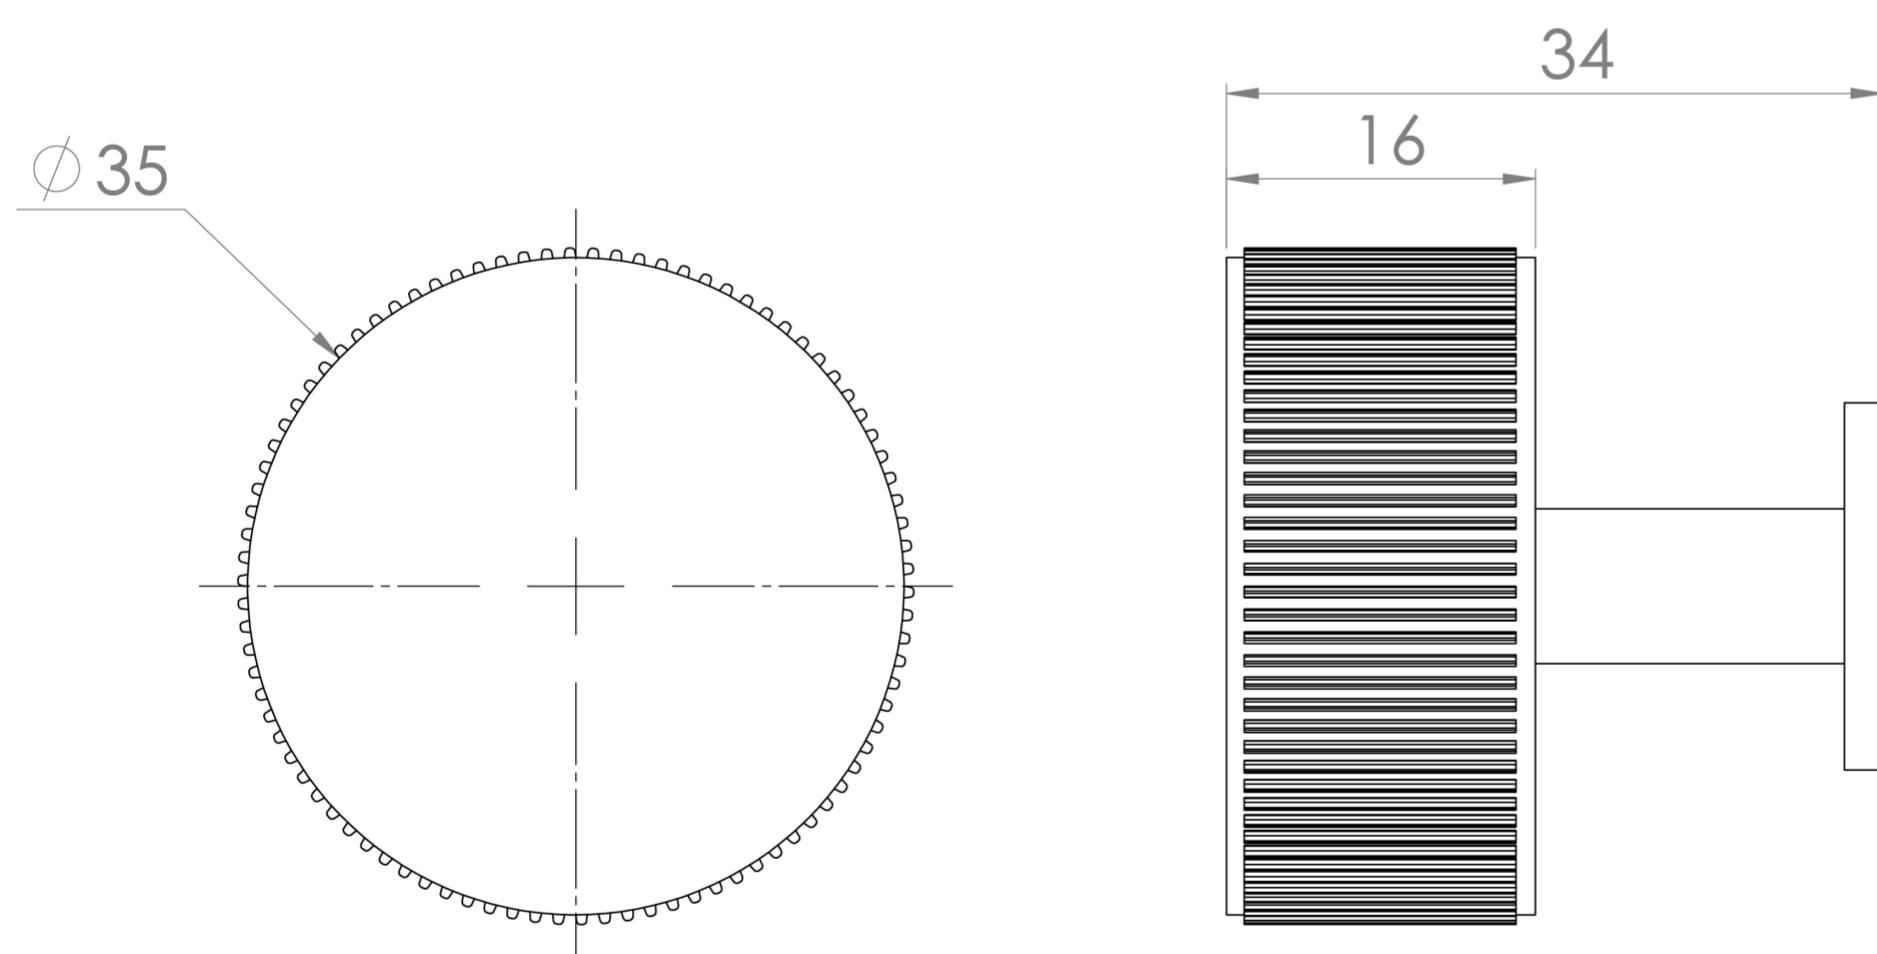

PALERMO KNOB - SATIN BLACK

PRODUCT INFORMATION

Finish:	Satin Black
Width:	34mm
Depth:	34mm
Material	Brass

Product Code: HDL32.SB

DESCRIPTION

Many of our units allow you to choose a handle and we have various style options you can go for.

Palermo was created to complement our new Frontier collection; nevertheless, you're not confined to that selection. Feel free to explore alternative furniture options that necessitate a handle, and let your imagination run wild!

TECHNICAL DRAWING

Saneux reserves the right to alter the specifications and product range without prior notice. Dimensions are given as a guide only. Dimensions should not be used for surrounding furniture, fixtures and fittings until the product is on site.