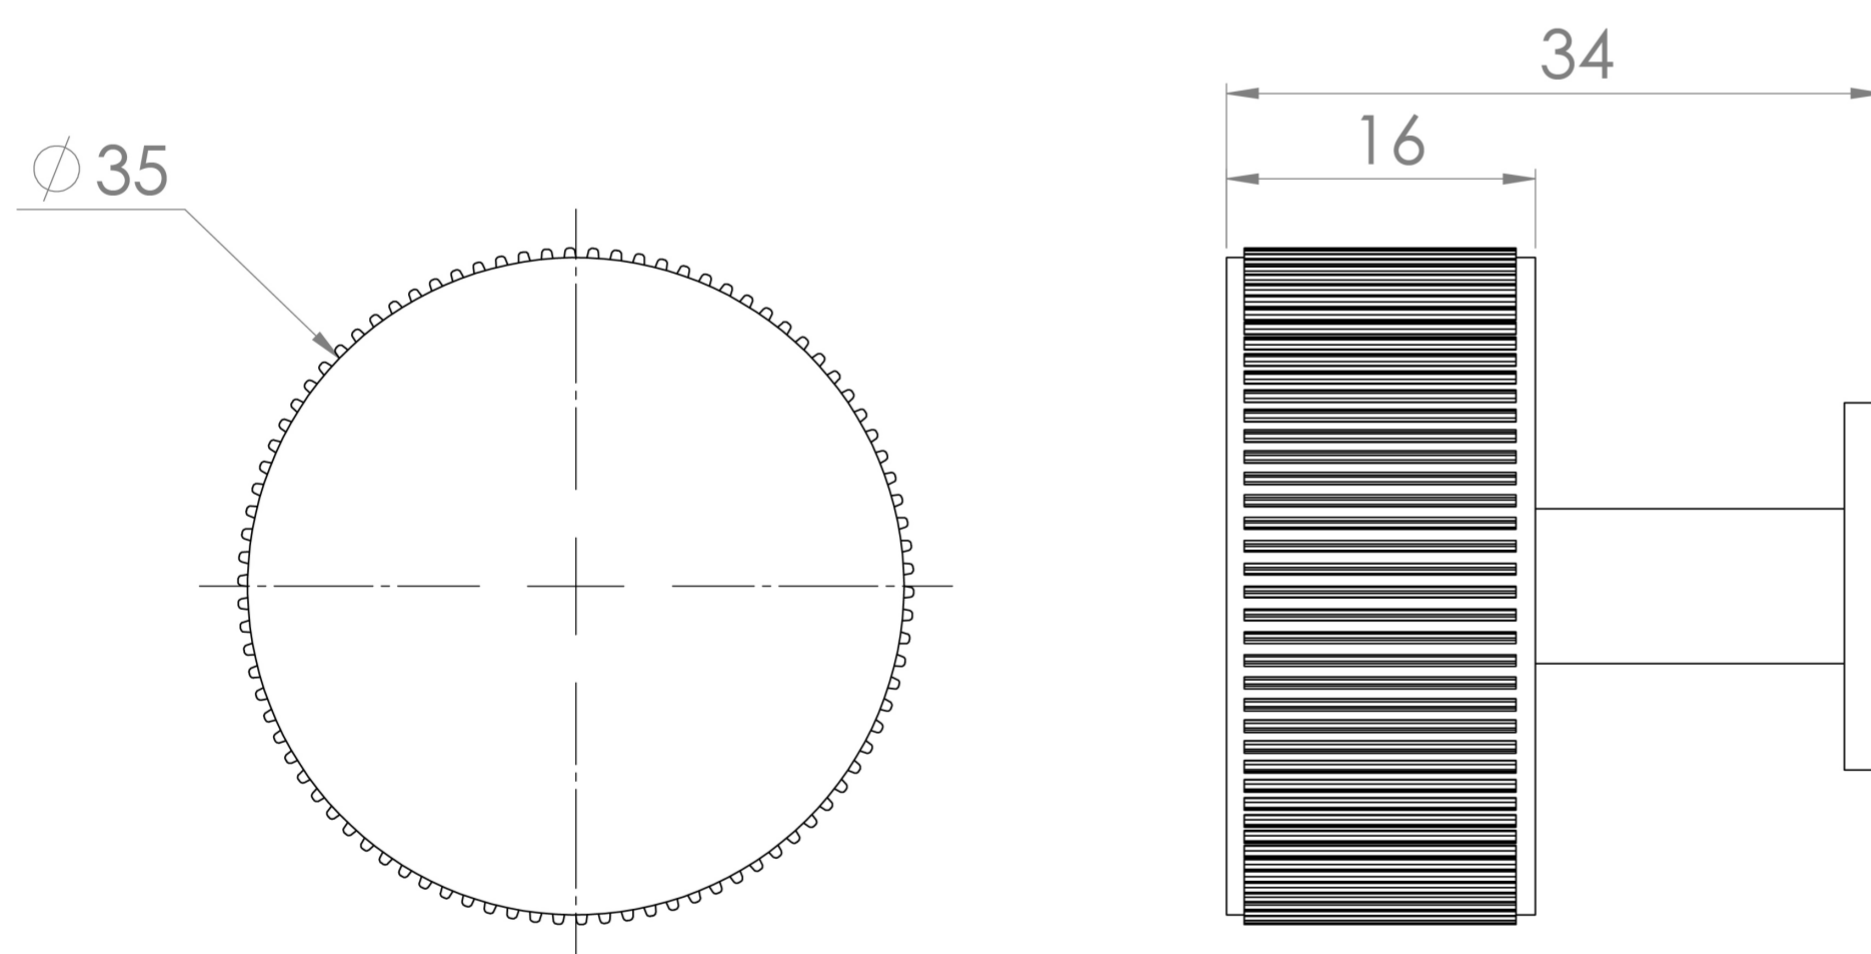

PALERMO KNOB - SATIN BLACK

PRODUCT INFORMATION

Finish:	Satin Black
Width:	34mm
Depth:	34mm
Material	Brass

Product Code: HDL32.SB

DESCRIPTION

Many of our units allow you to choose a handle and we have various style options you can go for.

Palermo was created to complement our new Frontier collection; nevertheless, you're not confined to that selection. Feel free to explore alternative furniture options that necessitate a handle, and let your imagination run wild!

TECHNICAL DRAWING

Saneux reserves the right to alter the specifications and product range without prior notice. Dimensions are given as a guide only. Dimensions should not be used for surrounding furniture, fixtures and fittings until the product is on site.