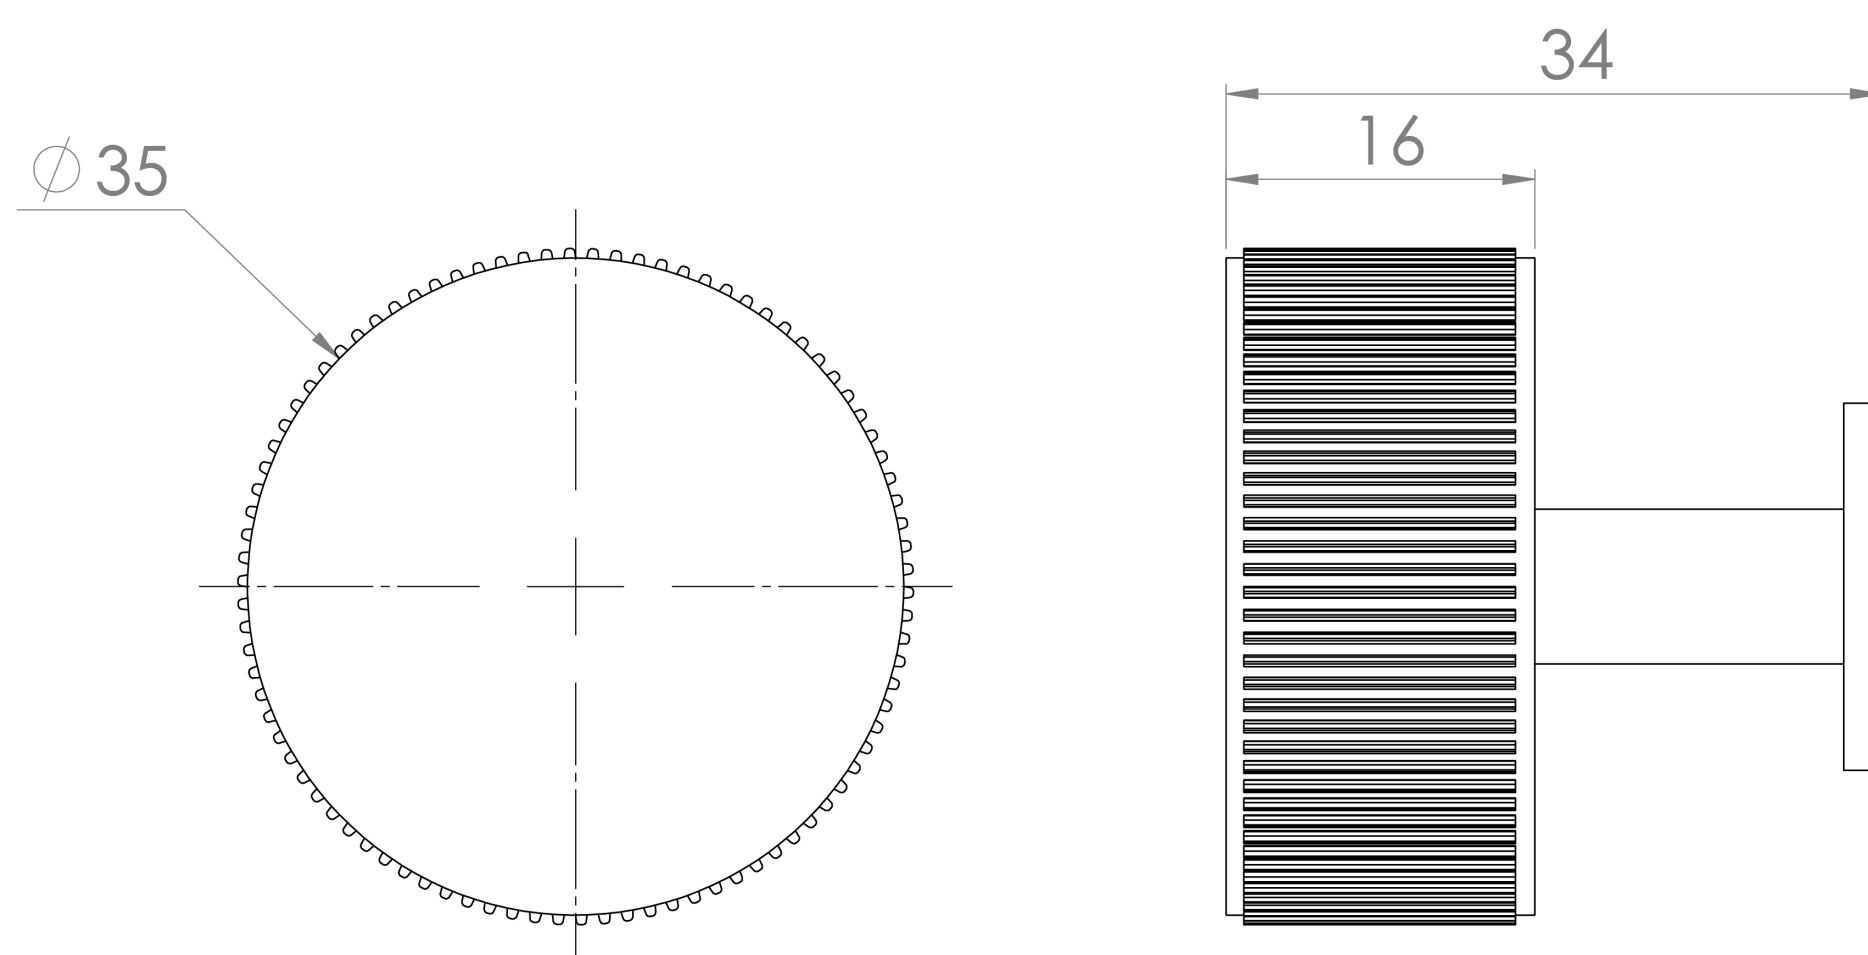

PALERMO KNOB - BRUSHED NICKEL

PRODUCT INFORMATION

Finish:	Brushed Nickel (PVD)
Width:	34mm
Depth:	34mm
Material	Brass

Product Code: HDL32.BN

DESCRIPTION

Many of our units allow you to choose a handle and we have various style options you can go for.

Palermo was created to complement our new Frontier collection; nevertheless, you're not confined to that selection. Feel free to explore alternative furniture options that necessitate a handle, and let your imagination run wild!

TECHNICAL DRAWING

Saneux reserves the right to alter the specifications and product range without prior notice. Dimensions are given as a guide only. Dimensions should not be used for surrounding furniture, fixtures and fittings until the product is on site.