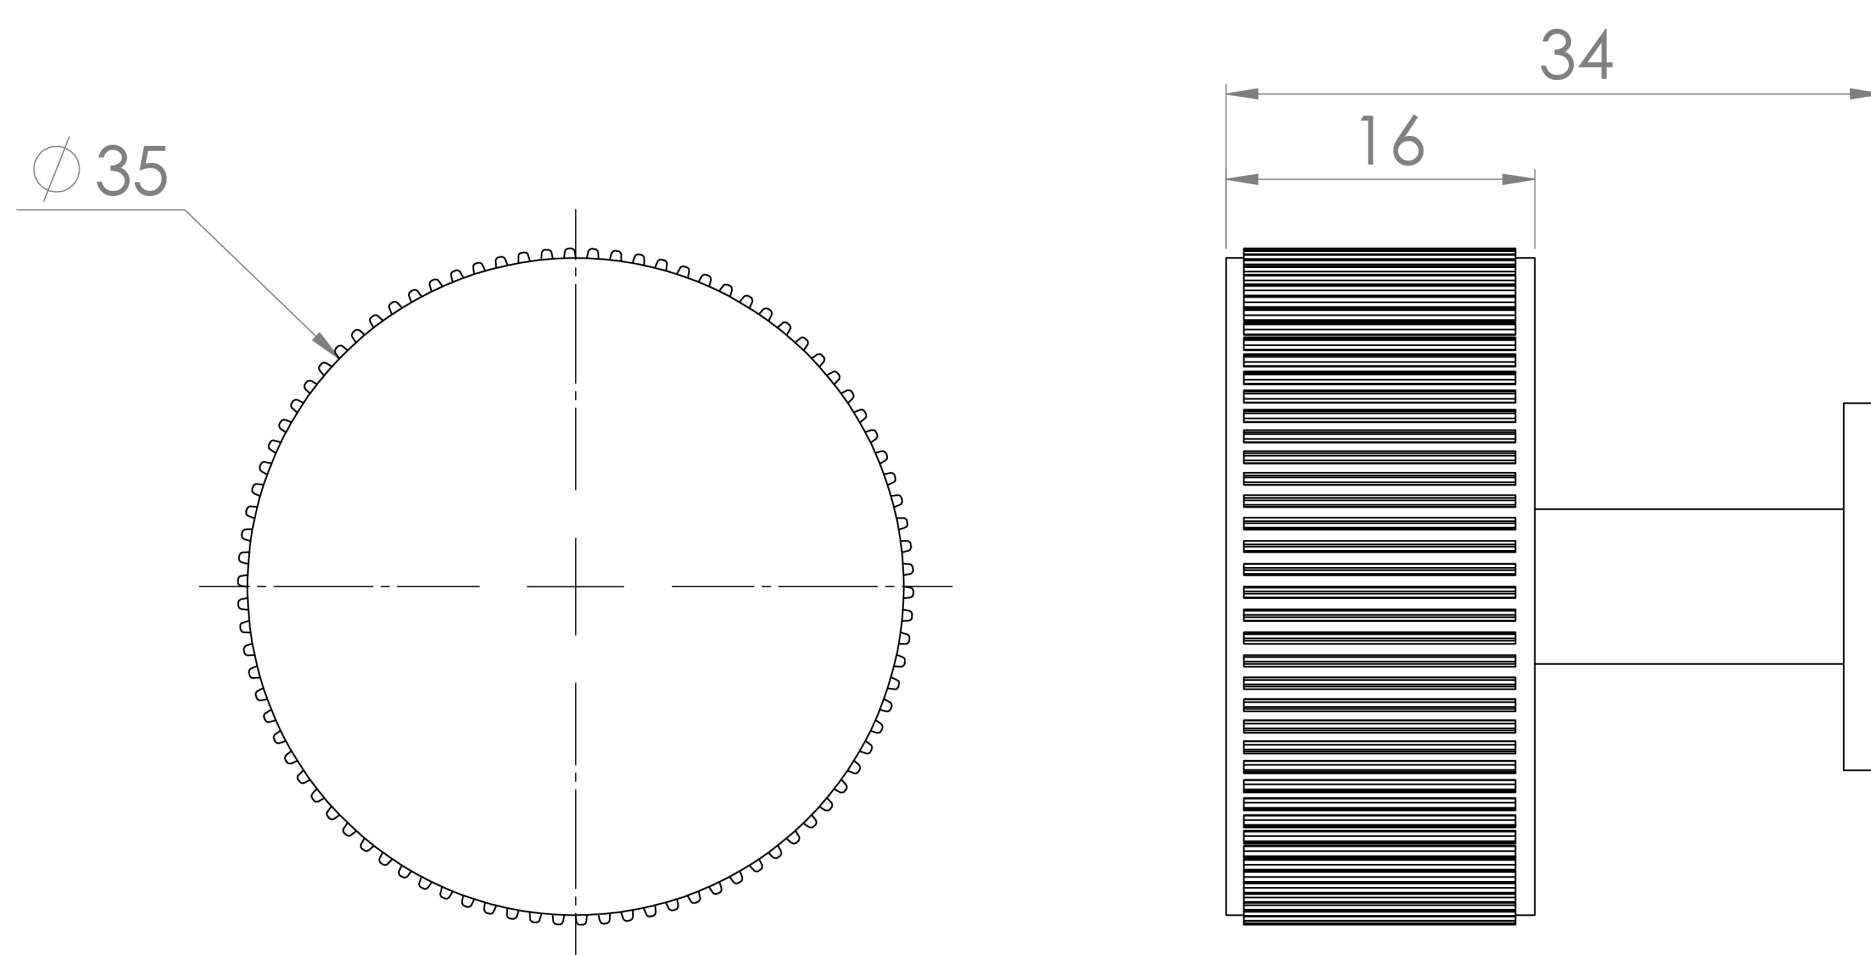

PALERMO KNOB - BRUSHED NICKEL

PRODUCT INFORMATION

Finish:	Brushed Nickel (PVD)
Width:	34mm
Depth:	34mm
Material	Brass

Product Code: HDL32.BN

DESCRIPTION

Many of our units allow you to choose a handle and we have various style options you can go for.

Palermo was created to complement our new Frontier collection; nevertheless, you're not confined to that selection. Feel free to explore alternative furniture options that necessitate a handle, and let your imagination run wild!

TECHNICAL DRAWING

Saneux reserves the right to alter the specifications and product range without prior notice. Dimensions are given as a guide only. Dimensions should not be used for surrounding furniture, fixtures and fittings until the product is on site.