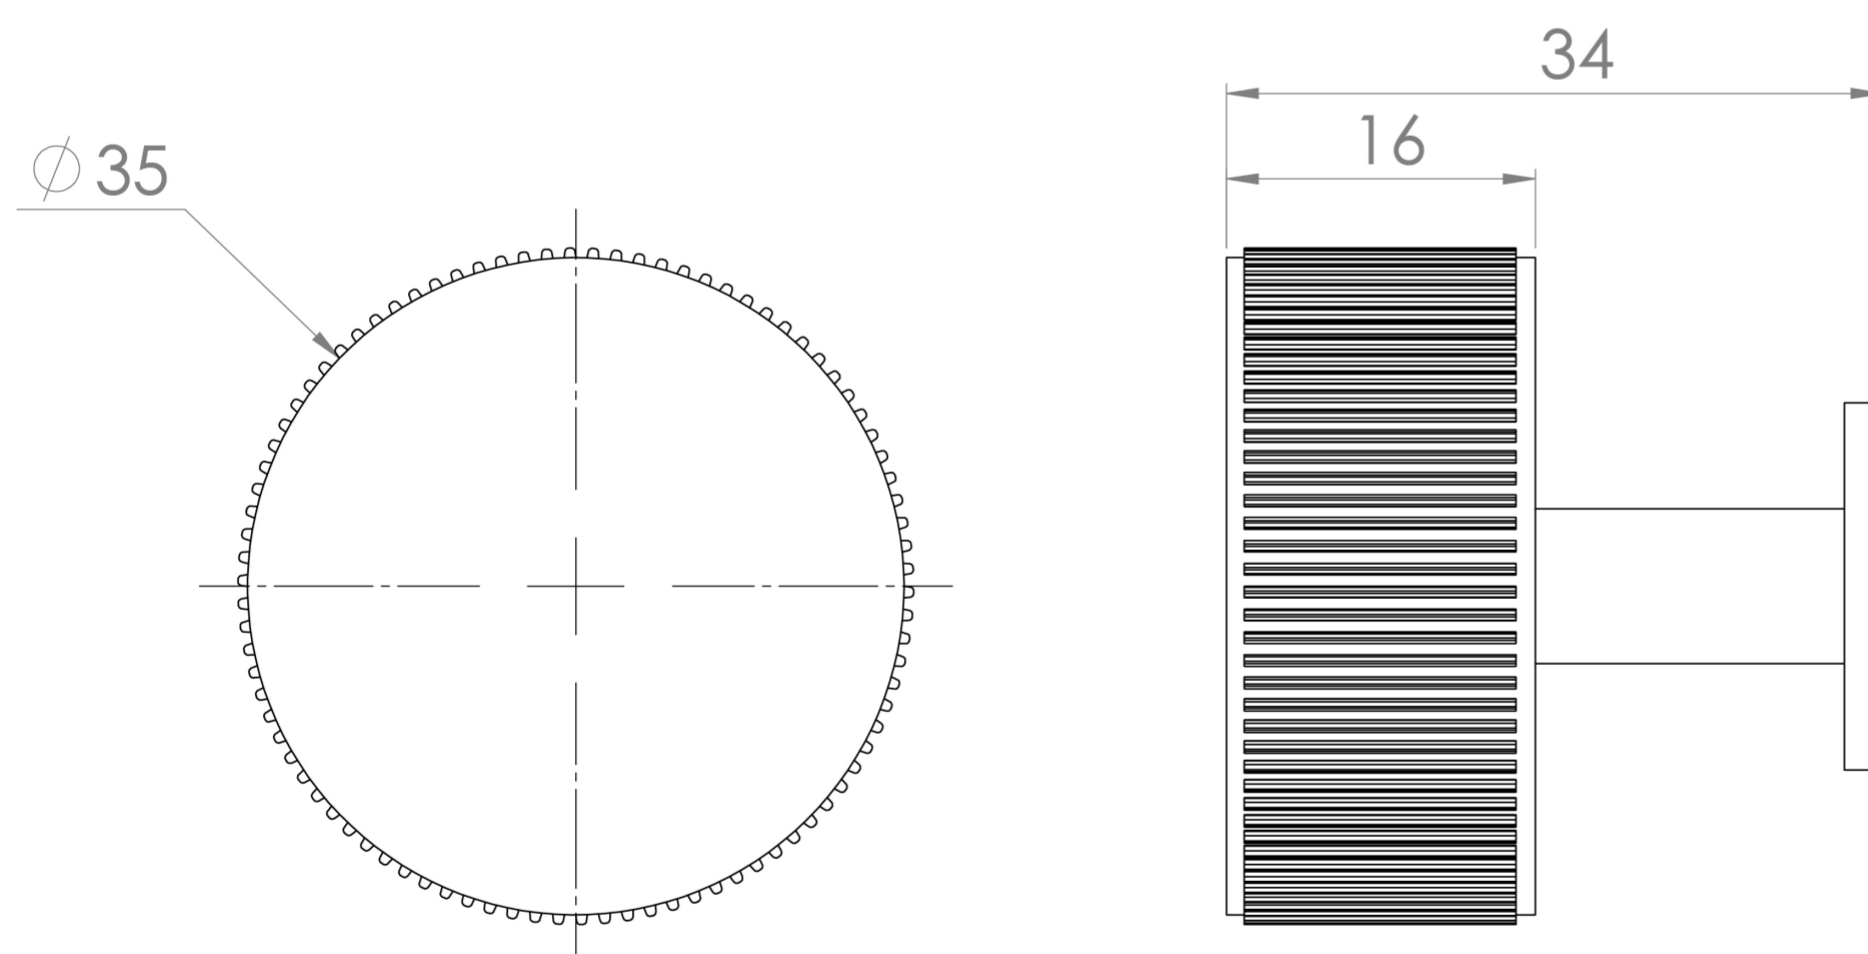

PALERMO KNOB - BRUSHED NICKEL

PRODUCT INFORMATION

Finish:	Brushed Nickel (PVD)
Width:	34mm
Depth:	34mm
Material	Brass

Product Code: HDL32.BN

DESCRIPTION

Many of our units allow you to choose a handle and we have various style options you can go for.

Palermo was created to complement our new Frontier collection; nevertheless, you're not confined to that selection. Feel free to explore alternative furniture options that necessitate a handle, and let your imagination run wild!

TECHNICAL DRAWING

Saneux reserves the right to alter the specifications and product range without prior notice. Dimensions are given as a guide only. Dimensions should not be used for surrounding furniture, fixtures and fittings until the product is on site.