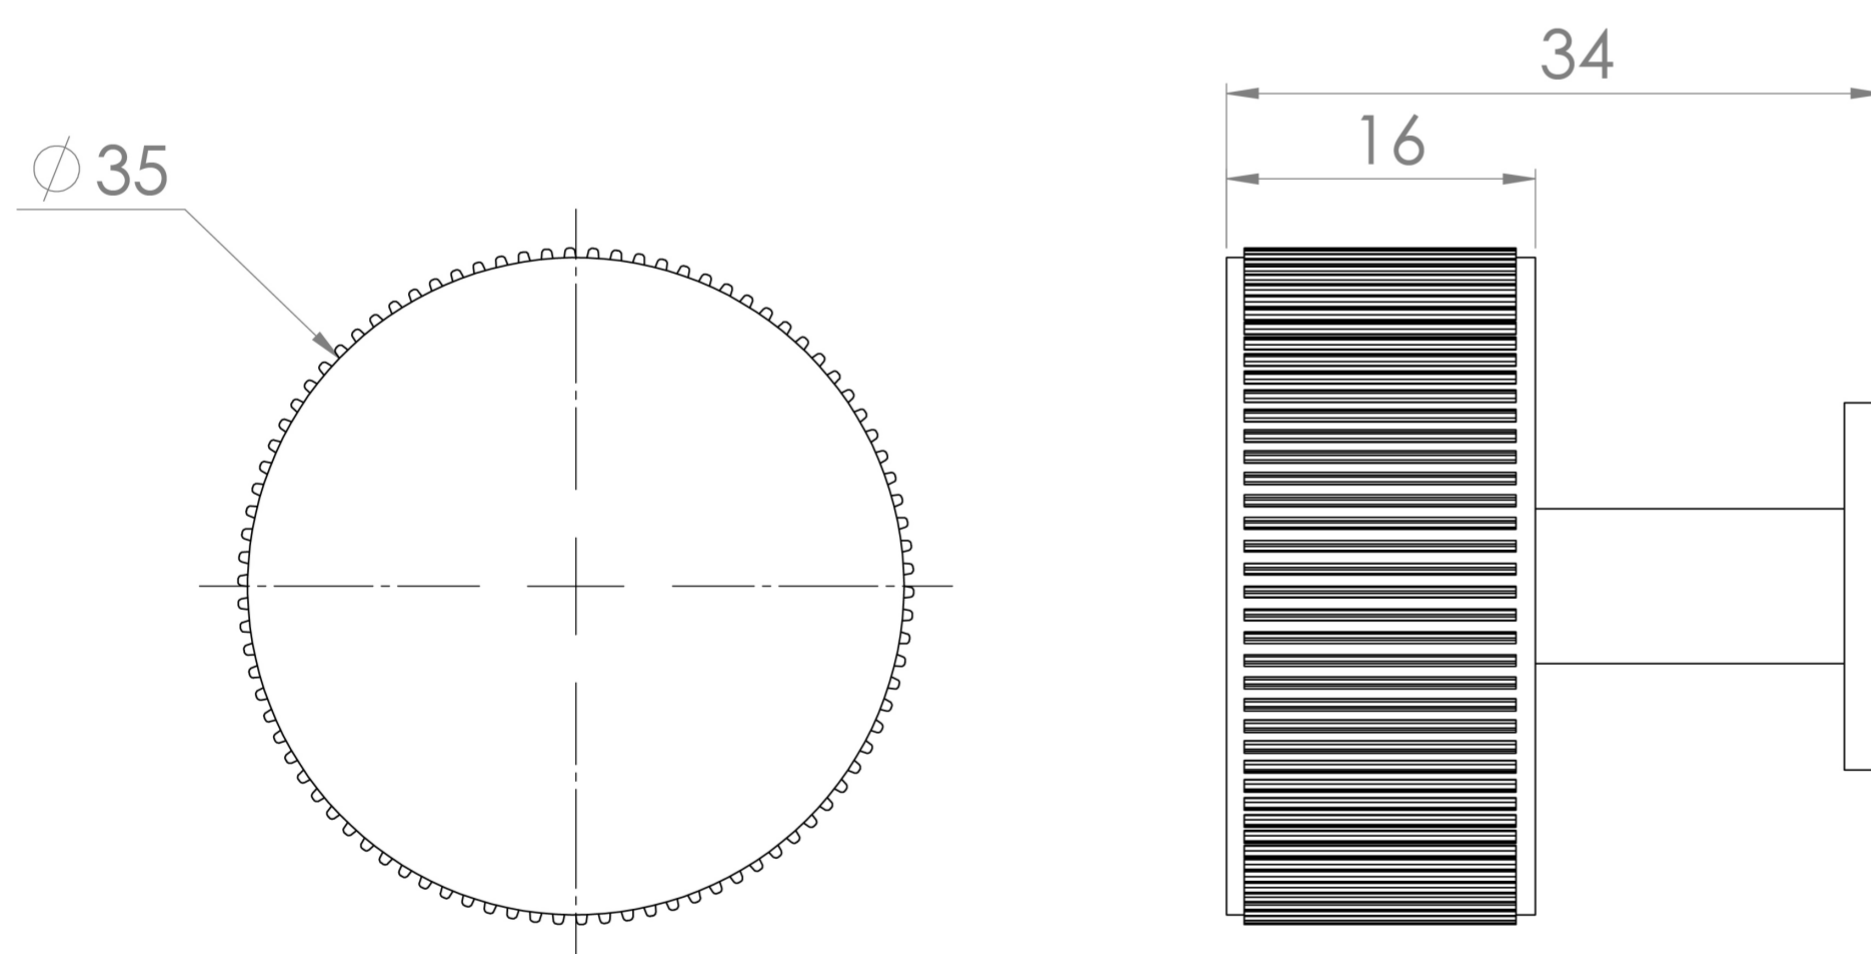

PALERMO KNOB - BRUSHED NICKEL

PRODUCT INFORMATION

Finish:	Brushed Nickel (PVD)
Width:	34mm
Depth:	34mm
Material	Brass

Product Code: HDL32.BN

DESCRIPTION

Many of our units allow you to choose a handle and we have various style options you can go for.

Palermo was created to complement our new Frontier collection; nevertheless, you're not confined to that selection. Feel free to explore alternative furniture options that necessitate a handle, and let your imagination run wild!

TECHNICAL DRAWING

Saneux reserves the right to alter the specifications and product range without prior notice. Dimensions are given as a guide only. Dimensions should not be used for surrounding furniture, fixtures and fittings until the product is on site.