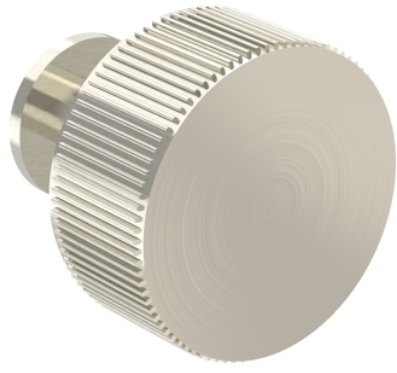

# PALERMO KNOB - BRUSHED NICKEL

## PRODUCT INFORMATION

|                 |                      |
|-----------------|----------------------|
| <b>Finish:</b>  | Brushed Nickel (PVD) |
| <b>Width:</b>   | 34mm                 |
| <b>Depth:</b>   | 34mm                 |
| <b>Material</b> | Brass                |

**Product Code:** HDL32.BN