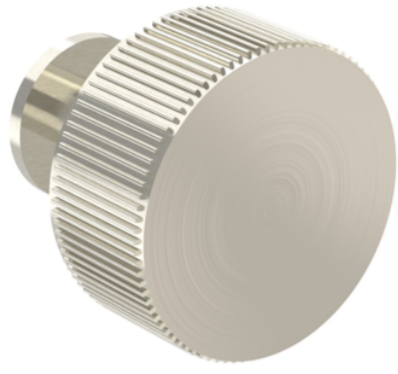

PALERMO KNOB - BRUSHED NICKEL

PRODUCT INFORMATION

Finish:	Brushed Nickel (PVD)
Width:	34mm
Depth:	34mm
Material	Brass

Product Code: HDL32.BN

DESCRIPTION

Many of our units allow you to choose a handle and we have various style options you can go for.

Palermo was created to complement our new Frontier collection; nevertheless, you're not confined to that selection. Feel free to explore alternative furniture options that necessitate a handle, and let your imagination run wild!