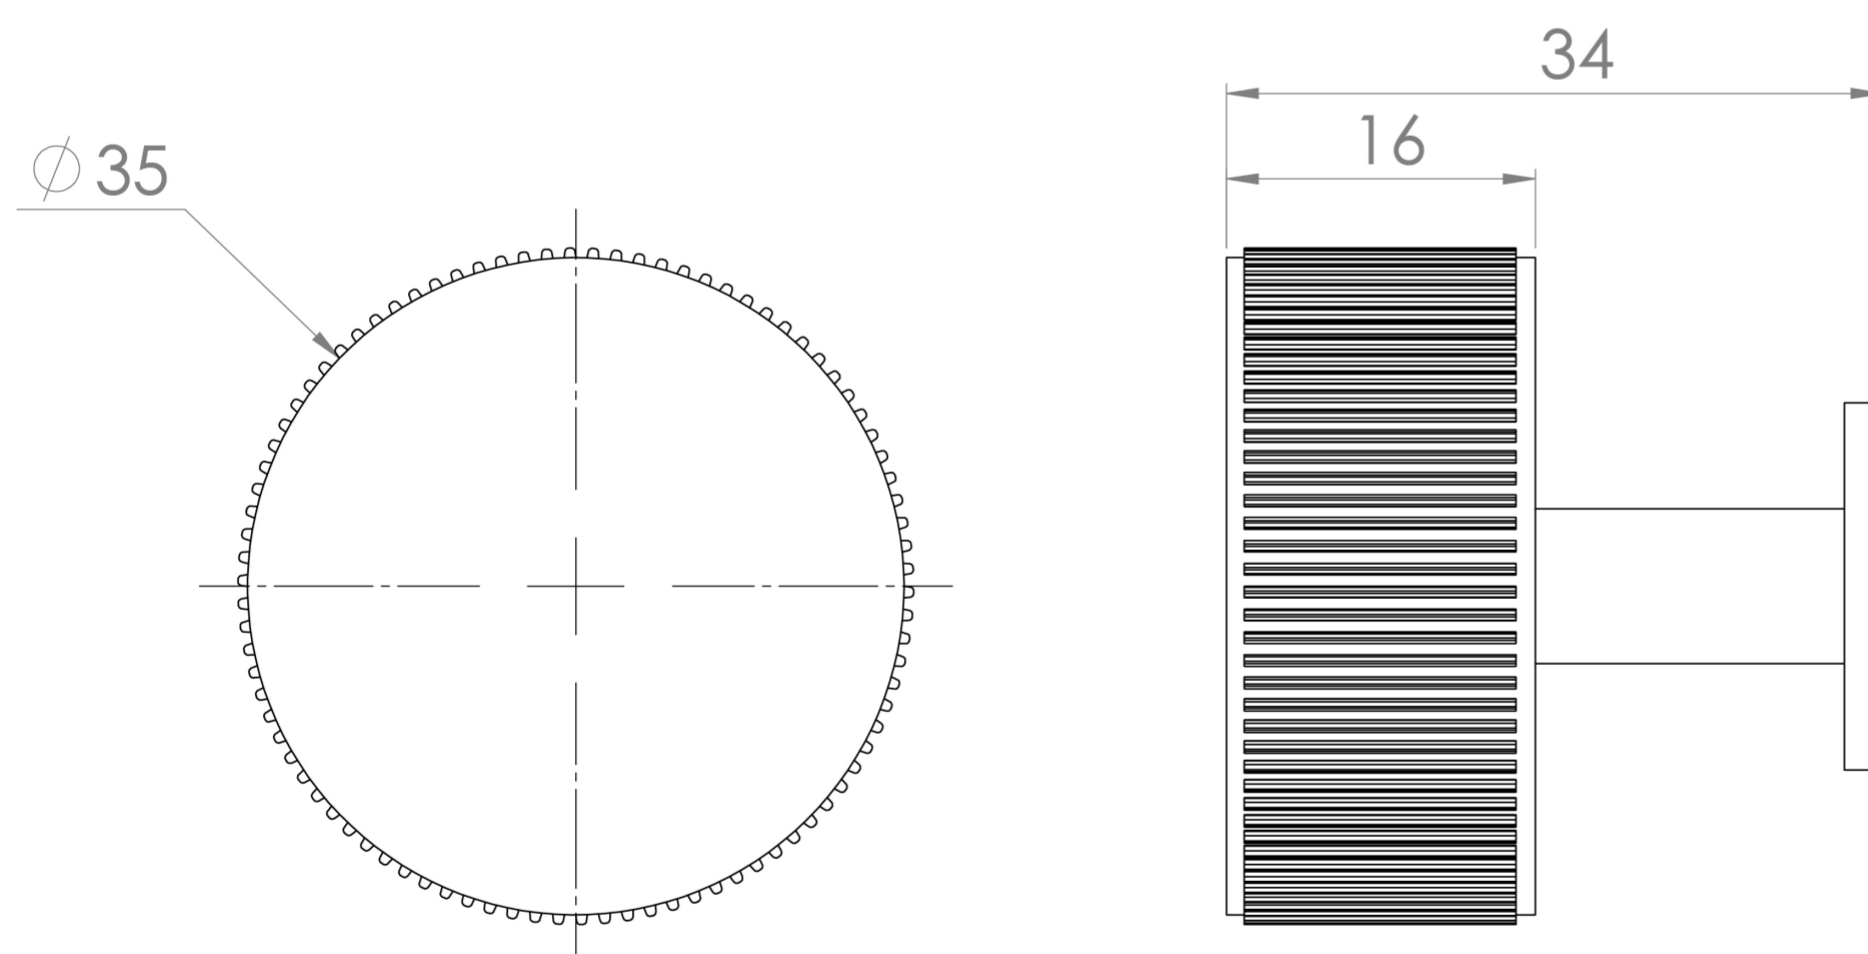

PALERMO KNOB - BRUSHED BRASS

PRODUCT INFORMATION

Finish:	Brushed Brass (PVD)
Width:	34mm
Depth:	34mm
Material	Brass

Product Code: HDL32.BB

DESCRIPTION

Many of our units allow you to choose a handle and we have various style options you can go for.

Palermo was created to complement our new Frontier collection; nevertheless, you're not confined to that selection. Feel free to explore alternative furniture options that necessitate a handle, and let your imagination run wild!

TECHNICAL DRAWING

Saneux reserves the right to alter the specifications and product range without prior notice. Dimensions are given as a guide only. Dimensions should not be used for surrounding furniture, fixtures and fittings until the product is on site.