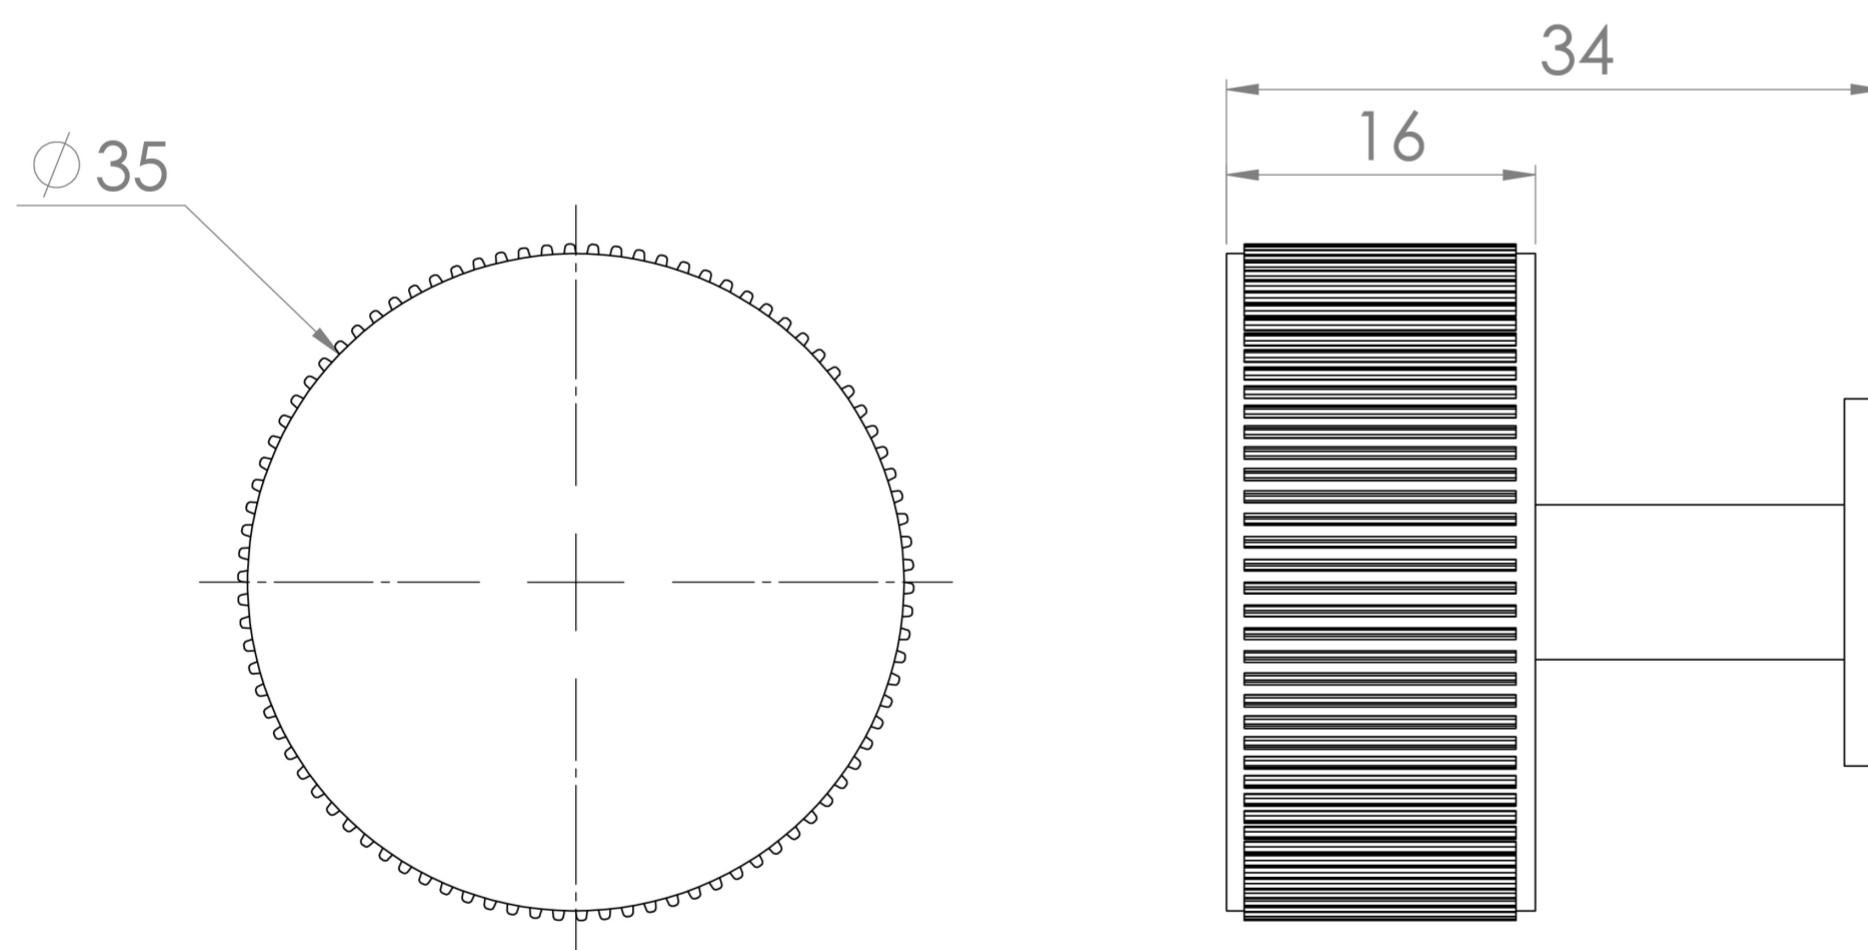

PALERMO KNOB - BRUSHED BRASS

PRODUCT INFORMATION

Finish:	Brushed Brass (PVD)
Width:	34mm
Depth:	34mm
Material	Brass

Product Code: HDL32.BB

DESCRIPTION

Many of our units allow you to choose a handle and we have various style options you can go for.

Palermo was created to complement our new Frontier collection; nevertheless, you're not confined to that selection. Feel free to explore alternative furniture options that necessitate a handle, and let your imagination run wild!

TECHNICAL DRAWING

Saneux reserves the right to alter the specifications and product range without prior notice. Dimensions are given as a guide only. Dimensions should not be used for surrounding furniture, fixtures and fittings until the product is on site.