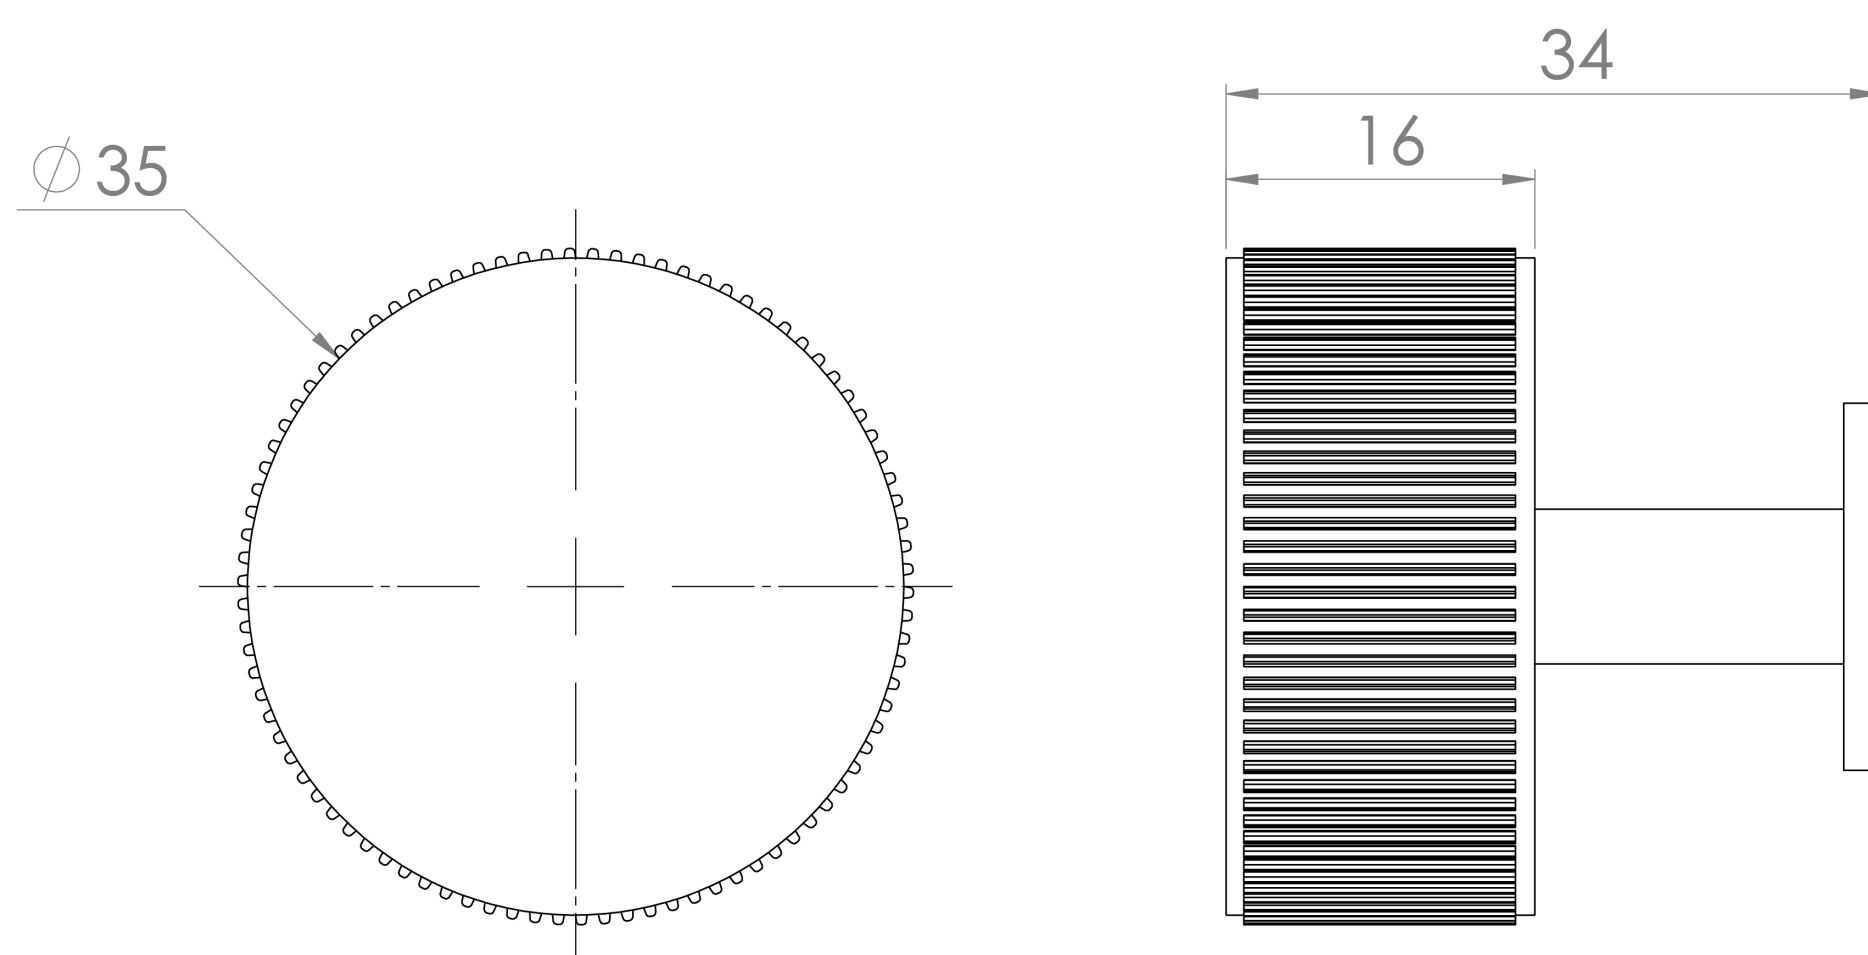

PALERMO KNOB - BRUSHED BRASS

PRODUCT INFORMATION

Finish:	Brushed Brass (PVD)
Width:	34mm
Depth:	34mm
Material	Brass

Product Code: HDL32.BB

DESCRIPTION

Many of our units allow you to choose a handle and we have various style options you can go for.

Palermo was created to complement our new Frontier collection; nevertheless, you're not confined to that selection. Feel free to explore alternative furniture options that necessitate a handle, and let your imagination run wild!

TECHNICAL DRAWING

Saneux reserves the right to alter the specifications and product range without prior notice. Dimensions are given as a guide only. Dimensions should not be used for surrounding furniture, fixtures and fittings until the product is on site.