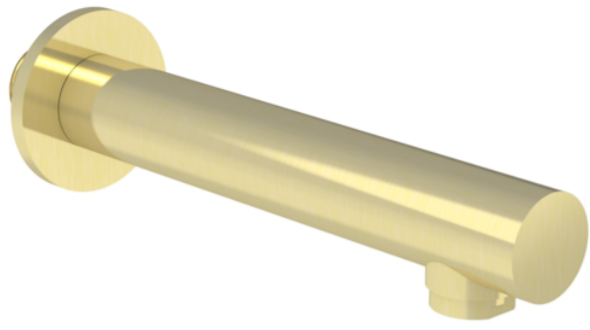

COS 220MM ROUND BATH SPOUT - BRUSHED BRASS

Product Code: CO232.BB

PRODUCT INFORMATION

Finish:	Brushed Brass (PVD)
Height:	50mm
Depth:	165mm
Material:	Brass
Product Type:	Bath Spout
Width:	50mm
Approvals:	WRAS Approved
Weight	0.3kg
Material	Brass

DESCRIPTION

The COS collection was designed to create brassware that was both modern and classic to suit any style of bathroom.

This COS bath spout in brushed brass is wall mounted, creating a modern look to your bath set up. The brushed brass finish is in fact a PVD coating, which will help to make the brassware look flawless for years to come.

The bath spout can be paired with our built-in baths and free standing baths, and can be operated by one of our COS concealed thermostatic shower valves.

TECHNICAL DRAWING

FLOW RATE

- 0.5 Bar - Flowrate: 3.15 l/min
- 1 Bar - Flowrate: 4.21 l/min
- 2 Bar - Flowrate: 6.2 l/min
- 3 Bar - Flowrate: 8.2 l/min
- 4 Bar - Flowrate: 8.8 l/min
- 5 Bar - Flowrate: 9.8 l/min