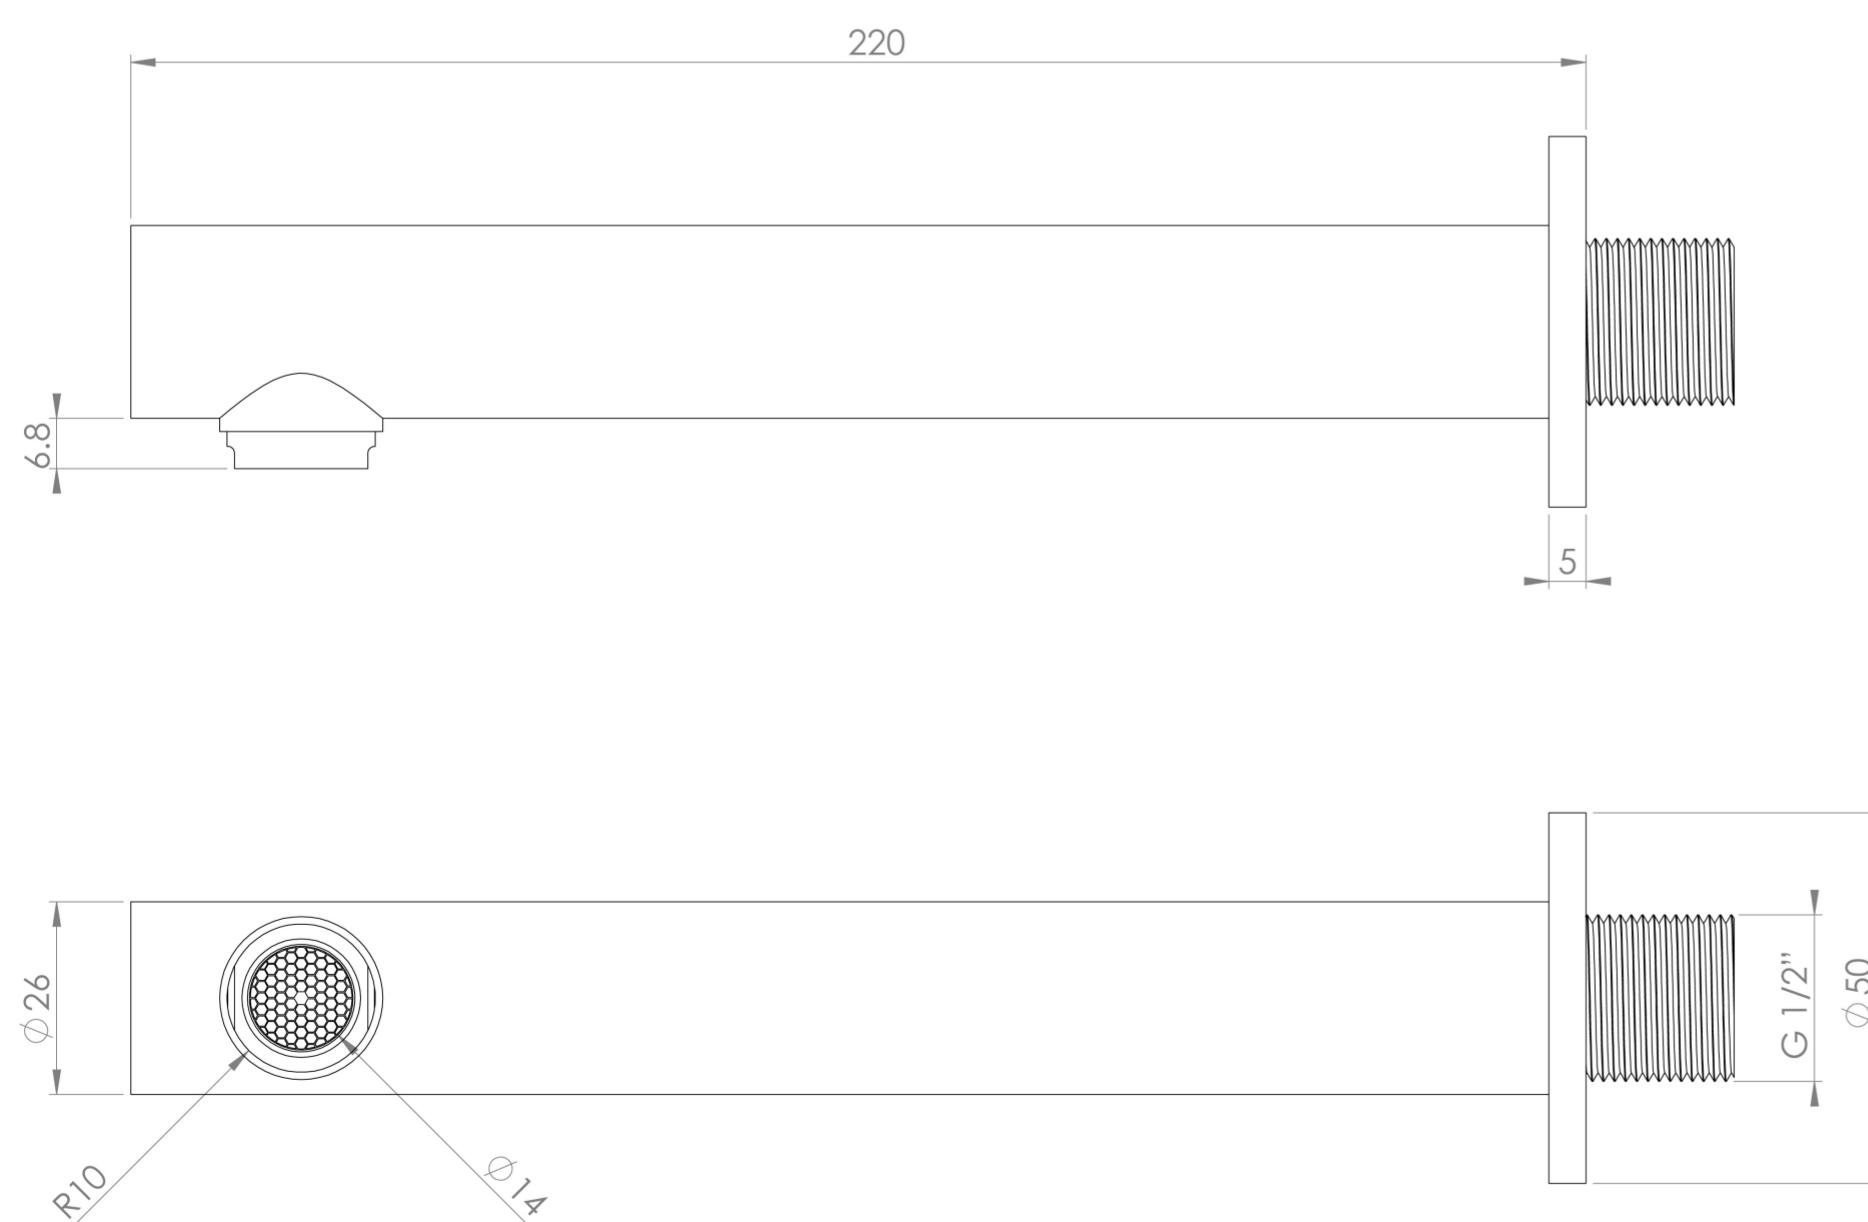

COS 220MM ROUND BATH SPOUT - BRUSHED BRASS

Product Code: CO232.BB

PRODUCT INFORMATION

Finish:	Brushed Brass (PVD)
Height:	50mm
Depth:	165mm
Material:	Brass
Product Type:	Bath Spout
Width:	50mm
Approvals:	WRAS Approved
Weight	0.3kg
Material	Brass

DESCRIPTION

The COS collection was designed to create brassware that was both modern and classic to suit any style of bathroom.

This COS bath spout in brushed brass is wall mounted, creating a modern look to your bath set up. The brushed brass finish is in fact a PVD coating, which will help to make the brassware look flawless for years to come.

The bath spout can be paired with our built-in baths and free standing baths, and can be operated by one of our COS concealed thermostatic shower valves.

TECHNICAL DRAWING

FLOW RATE

- 0.5 Bar - Flowrate: 3.15 l/min
- 1 Bar - Flowrate: 4.21 l/min
- 2 Bar - Flowrate: 6.2 l/min
- 3 Bar - Flowrate: 8.2 l/min
- 4 Bar - Flowrate: 8.8 l/min
- 5 Bar - Flowrate: 9.8 l/min