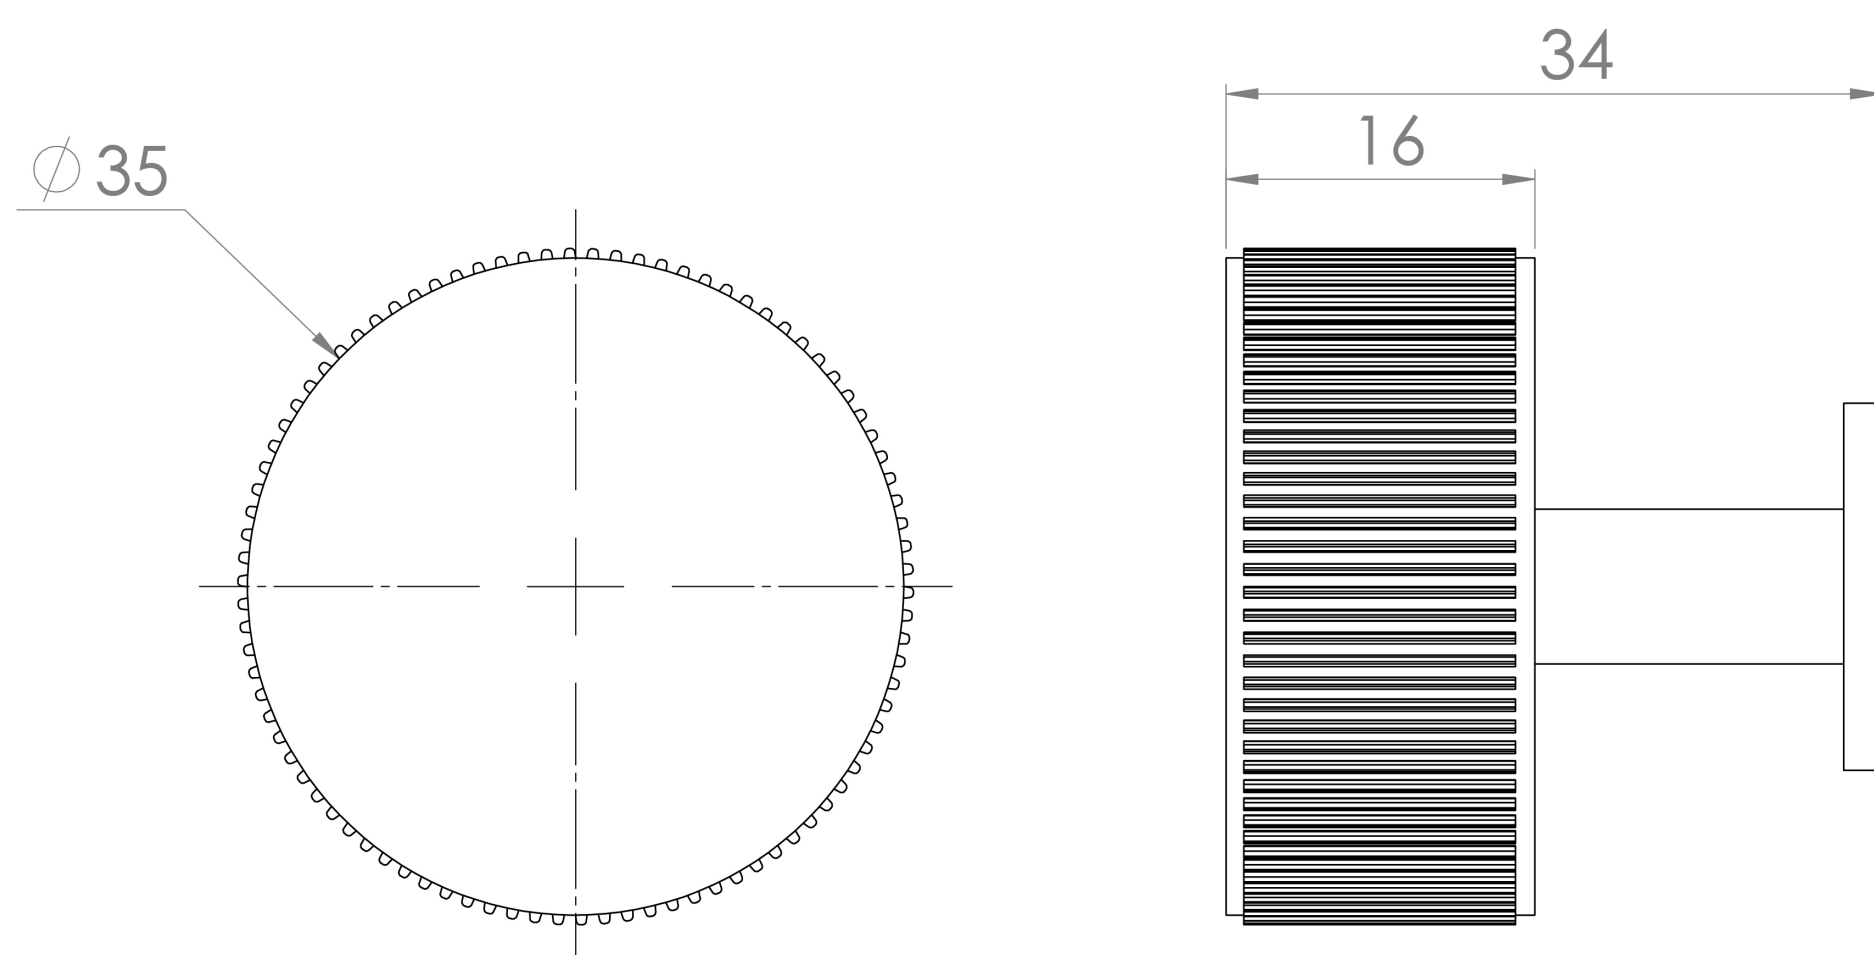

PALERMO KNOB - CHROME

PRODUCT INFORMATION

Finish:	Chrome
Width:	34mm
Depth:	34mm
Material	Brass

Product Code: HDL32

DESCRIPTION

Many of our units allow you to choose a handle and we have various style options you can go for.

Palermo was created to complement our new Frontier collection; nevertheless, you're not confined to that selection. Feel free to explore alternative furniture options that necessitate a handle, and let your imagination run wild!

TECHNICAL DRAWING

Saneux reserves the right to alter the specifications and product range without prior notice. Dimensions are given as a guide only. Dimensions should not be used for surrounding furniture, fixtures and fittings until the product is on site.