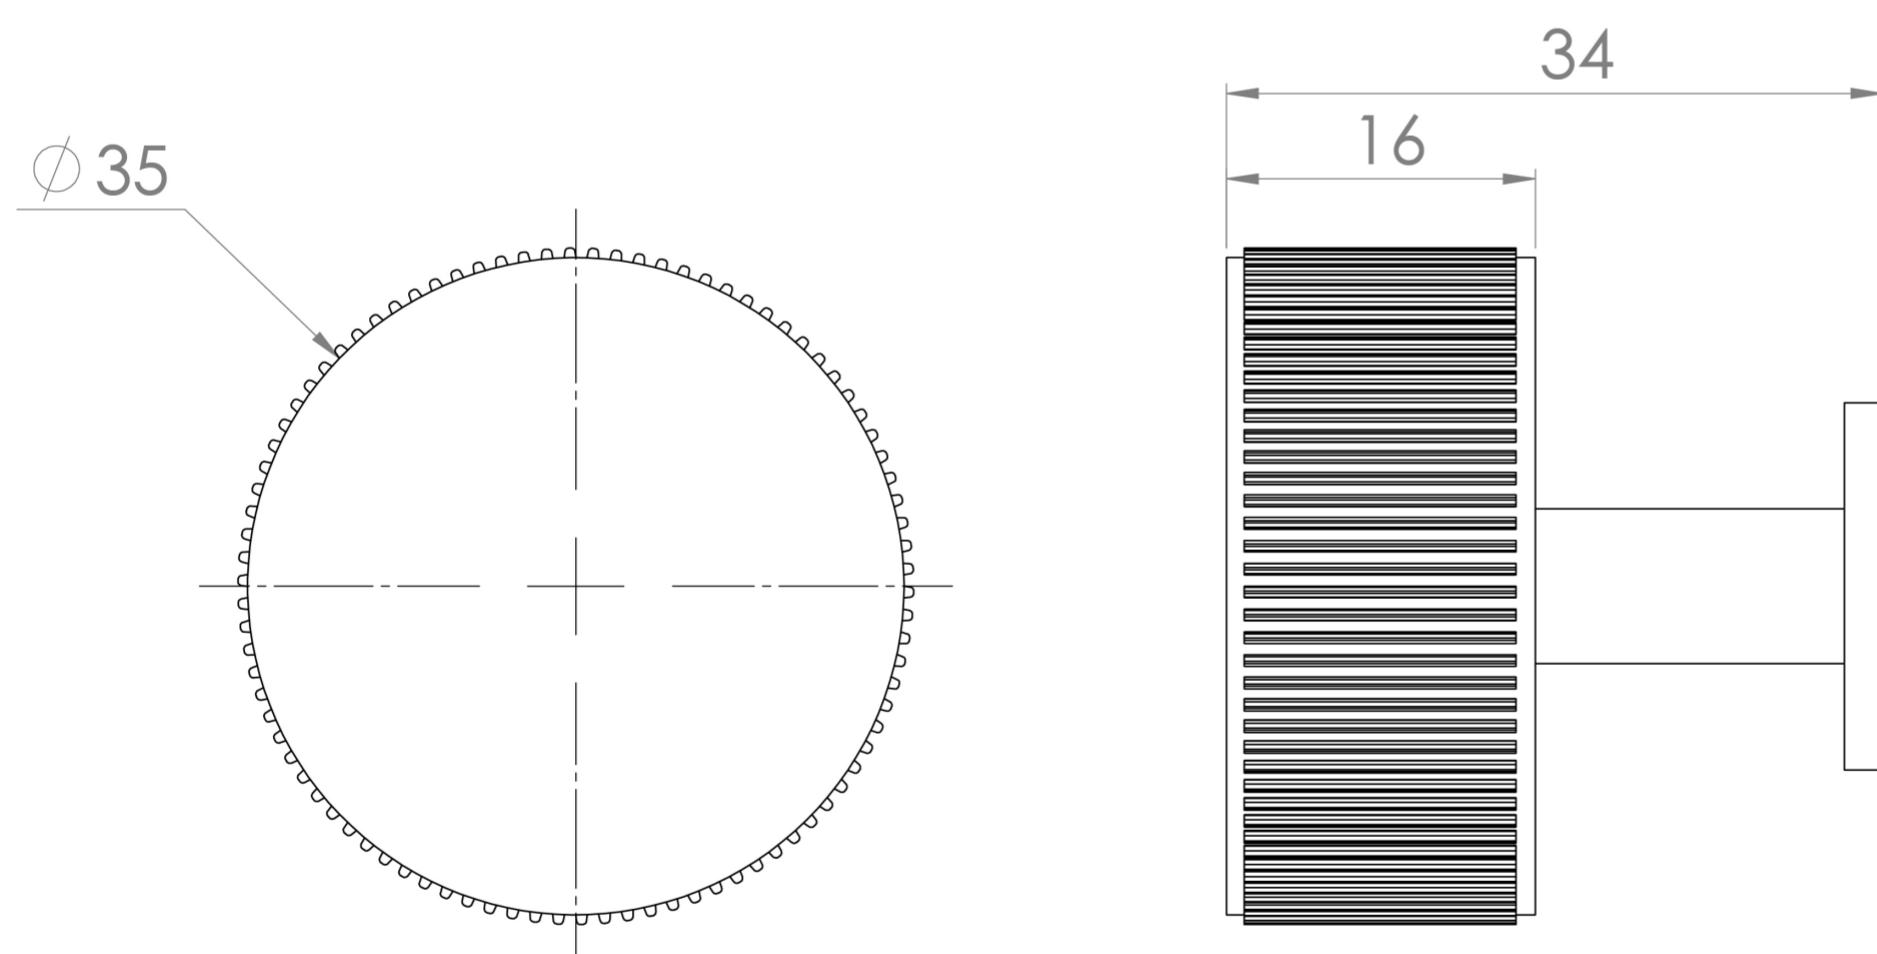

PALERMO KNOB - CHROME

PRODUCT INFORMATION

Finish:	Chrome
Width:	34mm
Depth:	34mm
Material	Brass

Product Code: HDL32

DESCRIPTION

Many of our units allow you to choose a handle and we have various style options you can go for.

Palermo was created to complement our new Frontier collection; nevertheless, you're not confined to that selection. Feel free to explore alternative furniture options that necessitate a handle, and let your imagination run wild!

TECHNICAL DRAWING

Saneux reserves the right to alter the specifications and product range without prior notice. Dimensions are given as a guide only. Dimensions should not be used for surrounding furniture, fixtures and fittings until the product is on site.