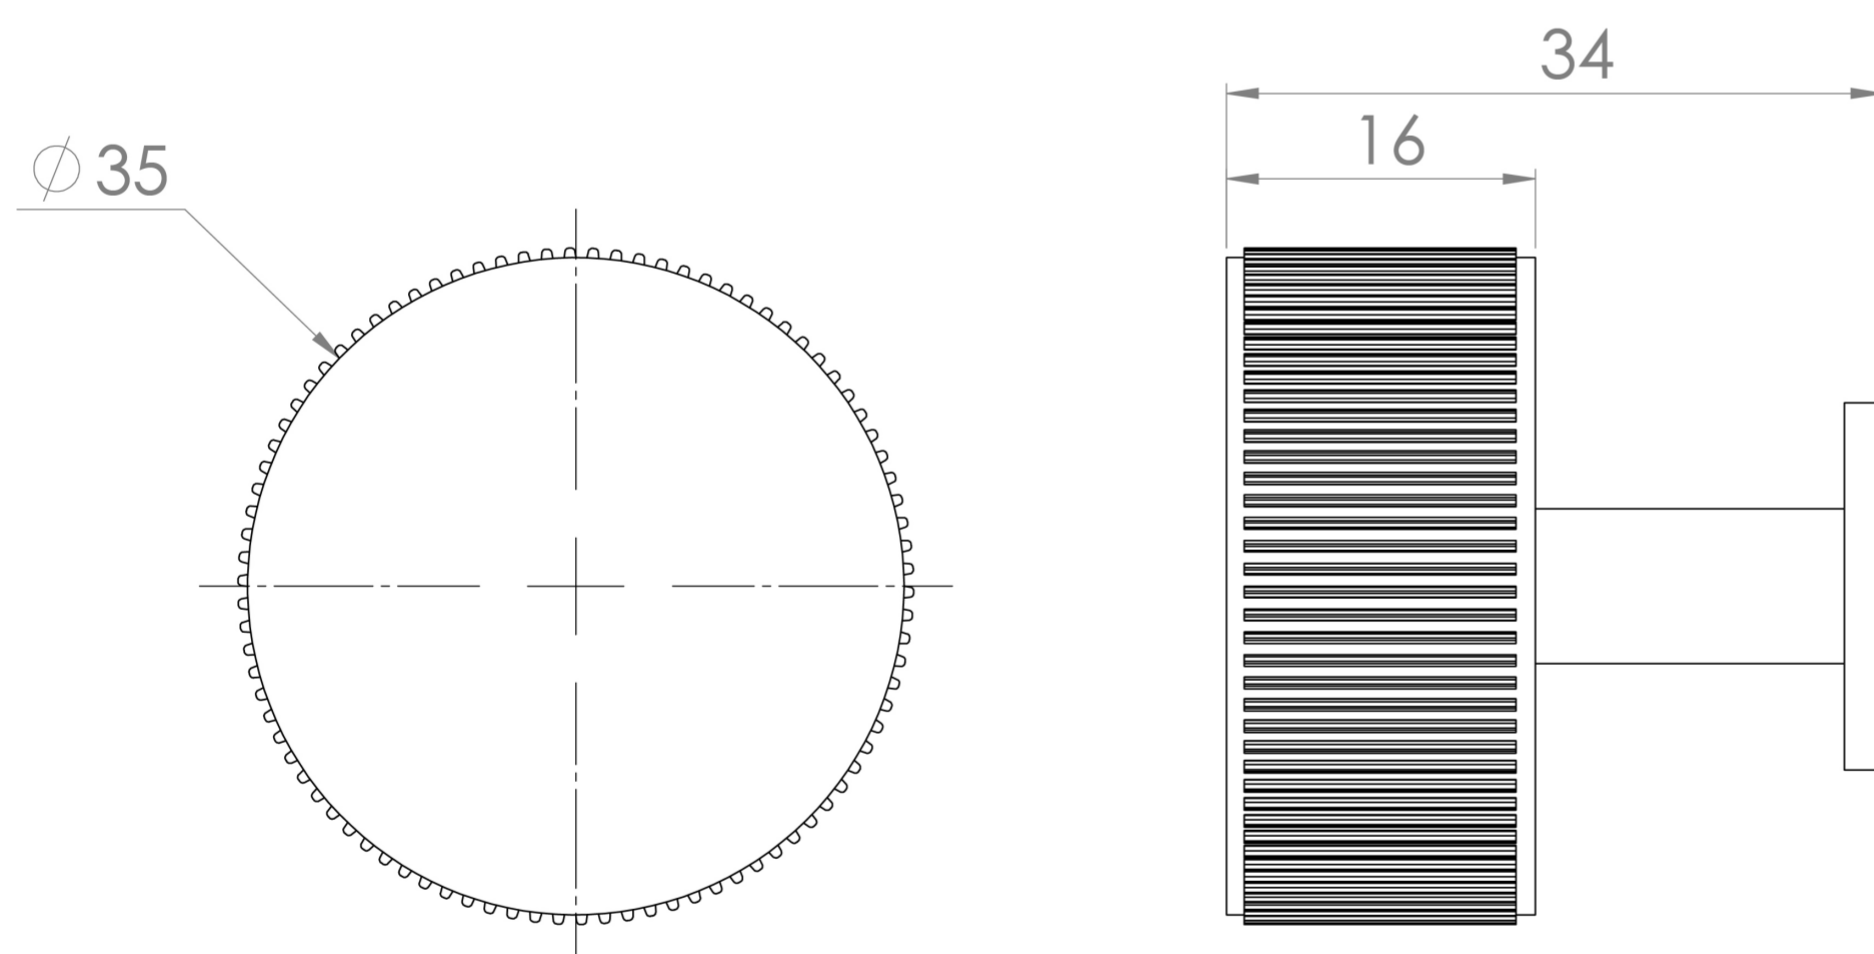

PALERMO KNOB - CHROME

PRODUCT INFORMATION

Finish:	Chrome
Width:	34mm
Depth:	34mm
Material	Brass

Product Code: HDL32

DESCRIPTION

Many of our units allow you to choose a handle and we have various style options you can go for.

Palermo was created to complement our new Frontier collection; nevertheless, you're not confined to that selection. Feel free to explore alternative furniture options that necessitate a handle, and let your imagination run wild!

TECHNICAL DRAWING

Saneux reserves the right to alter the specifications and product range without prior notice. Dimensions are given as a guide only. Dimensions should not be used for surrounding furniture, fixtures and fittings until the product is on site.