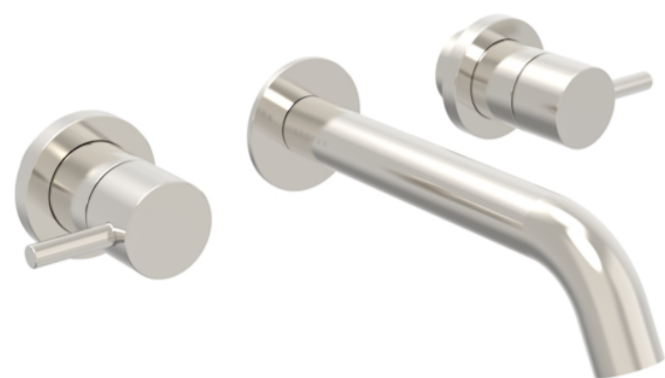

COS 3 PIECE WALL MOUNTED BASIN MIXER - BRUSHED NICKEL

Product Code: CO207.BN

PRODUCT INFORMATION

Finish:	Brushed Nickel (PVD)
Height:	27.5mm
Width:	298mm
Depth:	191mm
Material	Brass
Weight	3kg
Waste	Not included, purchase separately
Guarantee	5 years
Spout Projection (mm)	191mm
Other Features	Pair with a 0 tap hole or countertop basin

DESCRIPTION

The COS collection was designed to create brassware that was both modern and classic to suit any style of bathroom.

This COS 3 piece wall mounted basin mixer in brushed nickel is a great option and will perfectly match any of our ceramic and furniture ranges.

<https://saneux.com/products/cos-3-piece-wall-mounted-basin-mixer-brushed-nickel>