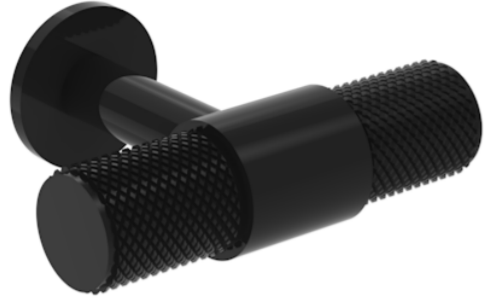

# MALMÖ KNOB - SATIN BLACK

## PRODUCT INFORMATION

<b>Finish:</b>	Satin Black
<b>Height:</b>	19mm
<b>Width:</b>	50mm
<b>Depth:</b>	32mm
<b>Material:</b>	Brass

**Product Code:** HDL31.SB

## DESCRIPTION

Many of our units allow you to choose a handle and we have various style options you can go for.

Malmö was created to complement our new Frontier collection; nevertheless, you're not confined to that selection. Feel free to explore alternative furniture options that necessitate a handle, and let your imagination run wild!