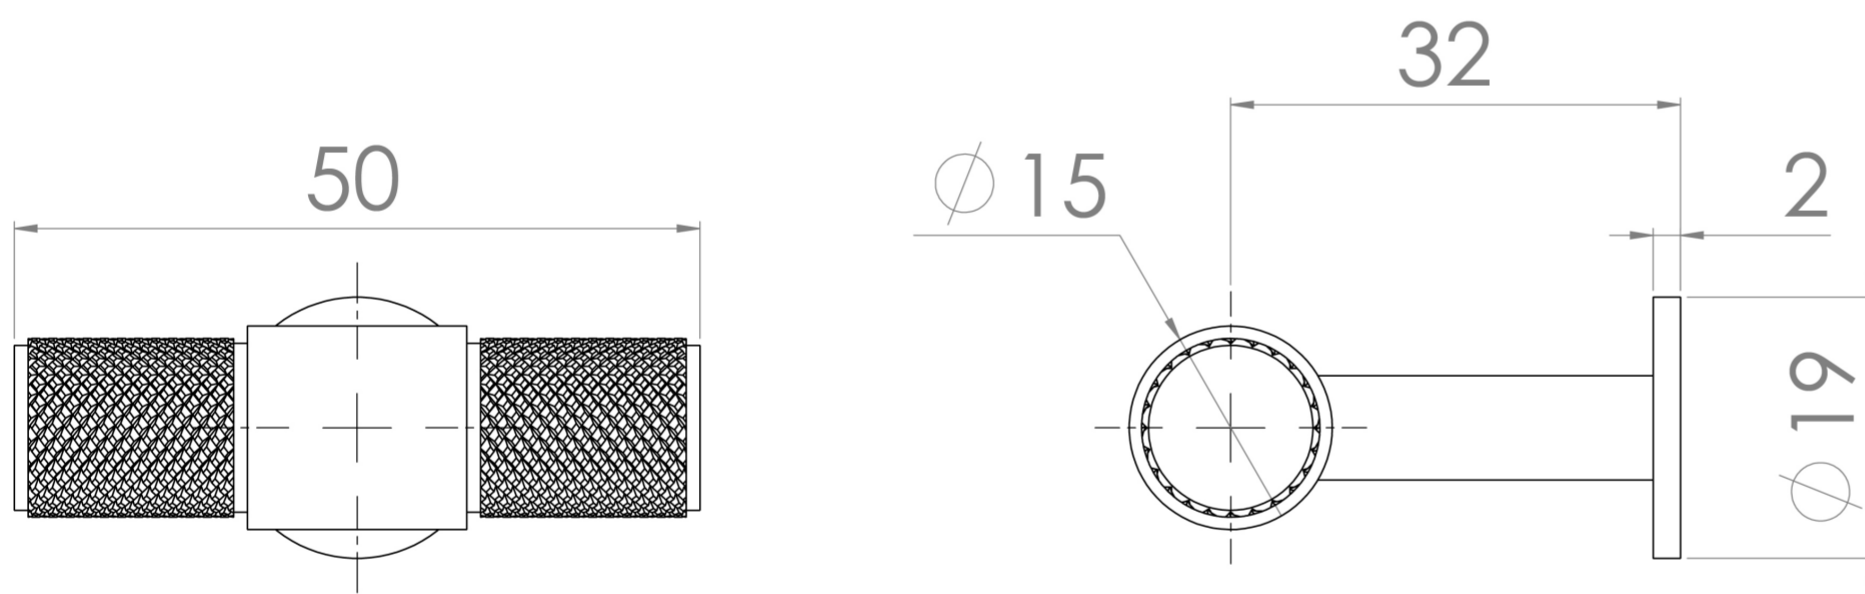

MALMÖ KNOB - SATIN BLACK

PRODUCT INFORMATION

Finish:	Satin Black
Height:	19mm
Width:	50mm
Depth:	32mm
Material:	Brass

Product Code: HDL31.SB

DESCRIPTION

Many of our units allow you to choose a handle and we have various style options you can go for.

Malmö was created to complement our new Frontier collection; nevertheless, you're not confined to that selection. Feel free to explore alternative furniture options that necessitate a handle, and let your imagination run wild!

TECHNICAL DRAWING

Saneux reserves the right to alter the specifications and product range without prior notice. Dimensions are given as a guide only. Dimensions should not be used for surrounding furniture, fixtures and fittings until the product is on site.