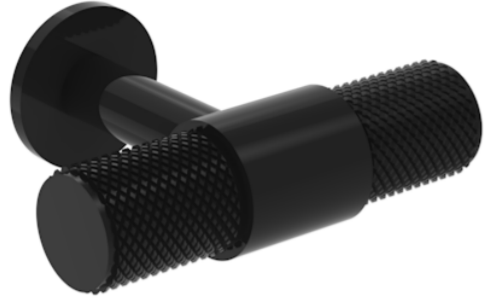

MALMÖ KNOB - SATIN BLACK

PRODUCT INFORMATION

Finish:	Satin Black
Height:	19mm
Width:	50mm
Depth:	32mm
Material:	Brass

Product Code: HDL31.SB

DESCRIPTION

Many of our units allow you to choose a handle and we have various style options you can go for.

Malmö was created to complement our new Frontier collection; nevertheless, you're not confined to that selection. Feel free to explore alternative furniture options that necessitate a handle, and let your imagination run wild!

<https://saneux.com/products/malmo-knob-satin-black>